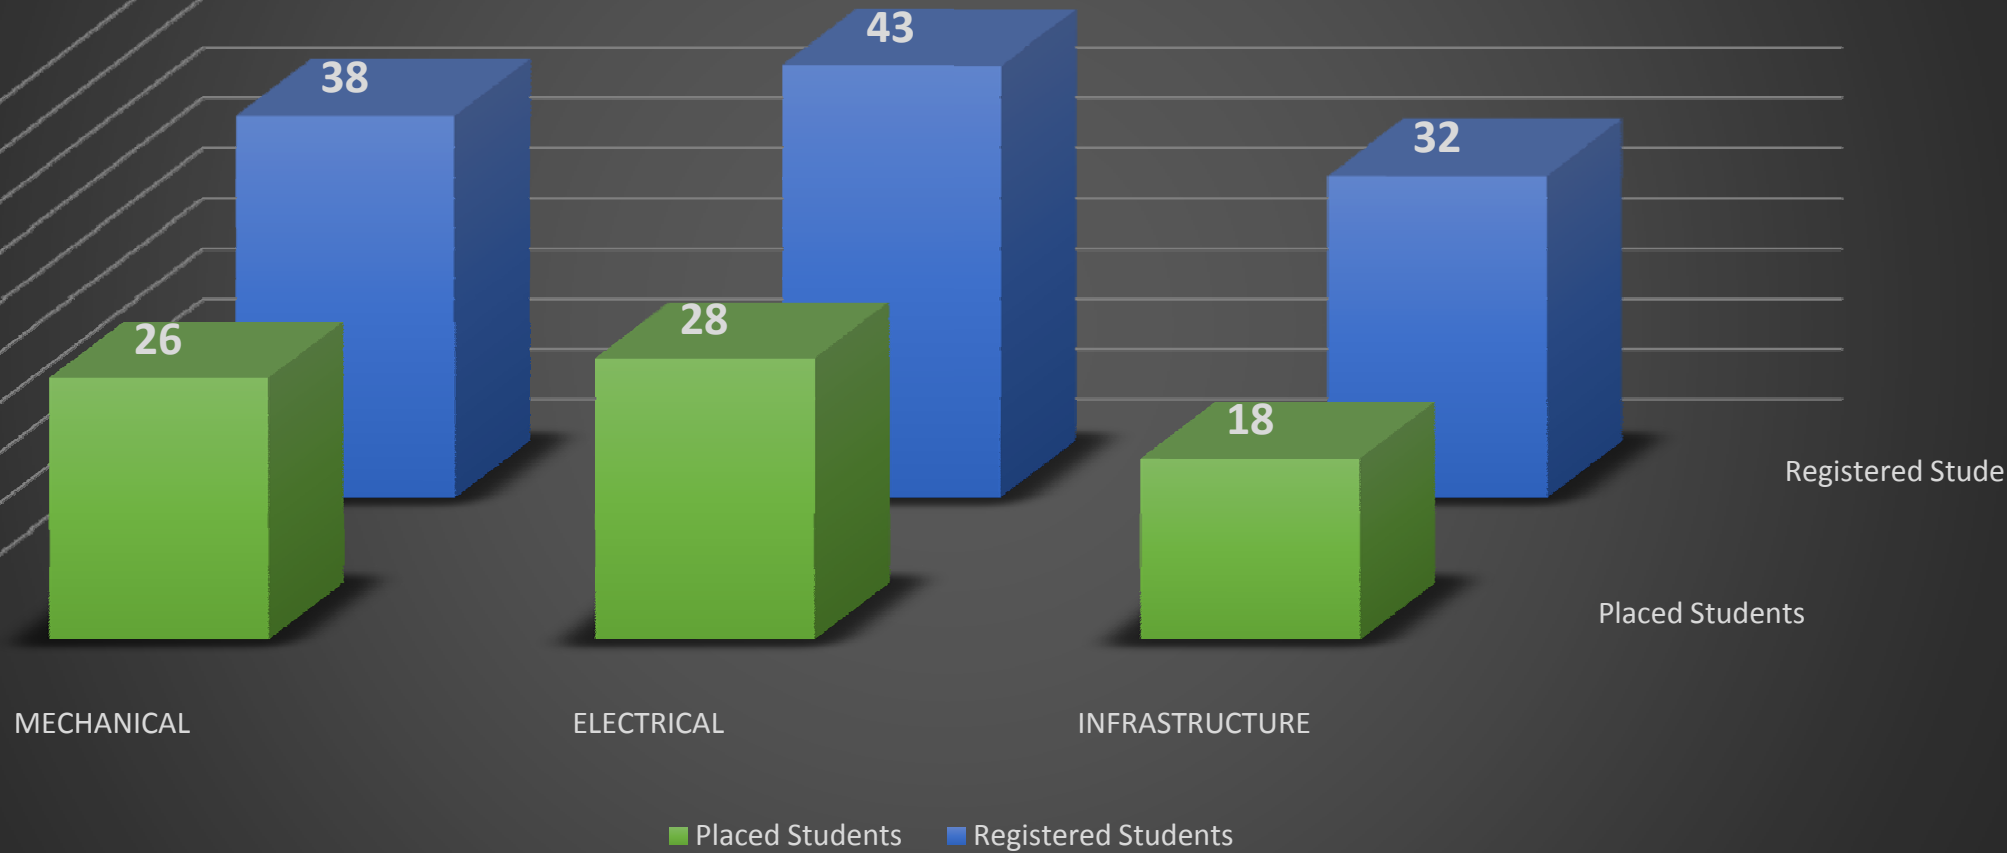

IIT Bhubaneswar, Campus Placement Year 2013-14

Branch	Placed Students	Registered Students
MECHANICAL	26	38
ELECTRICAL	28	43
INFRASTRUCTURE	18	32

IIT Bhubaneswar, Campus Placement Year 2012-13

Branch	Placed Students	Registered Students
MECHANICAL	31	34
ELECTRICAL	37	39
INFRASTRUCTURE	21	25