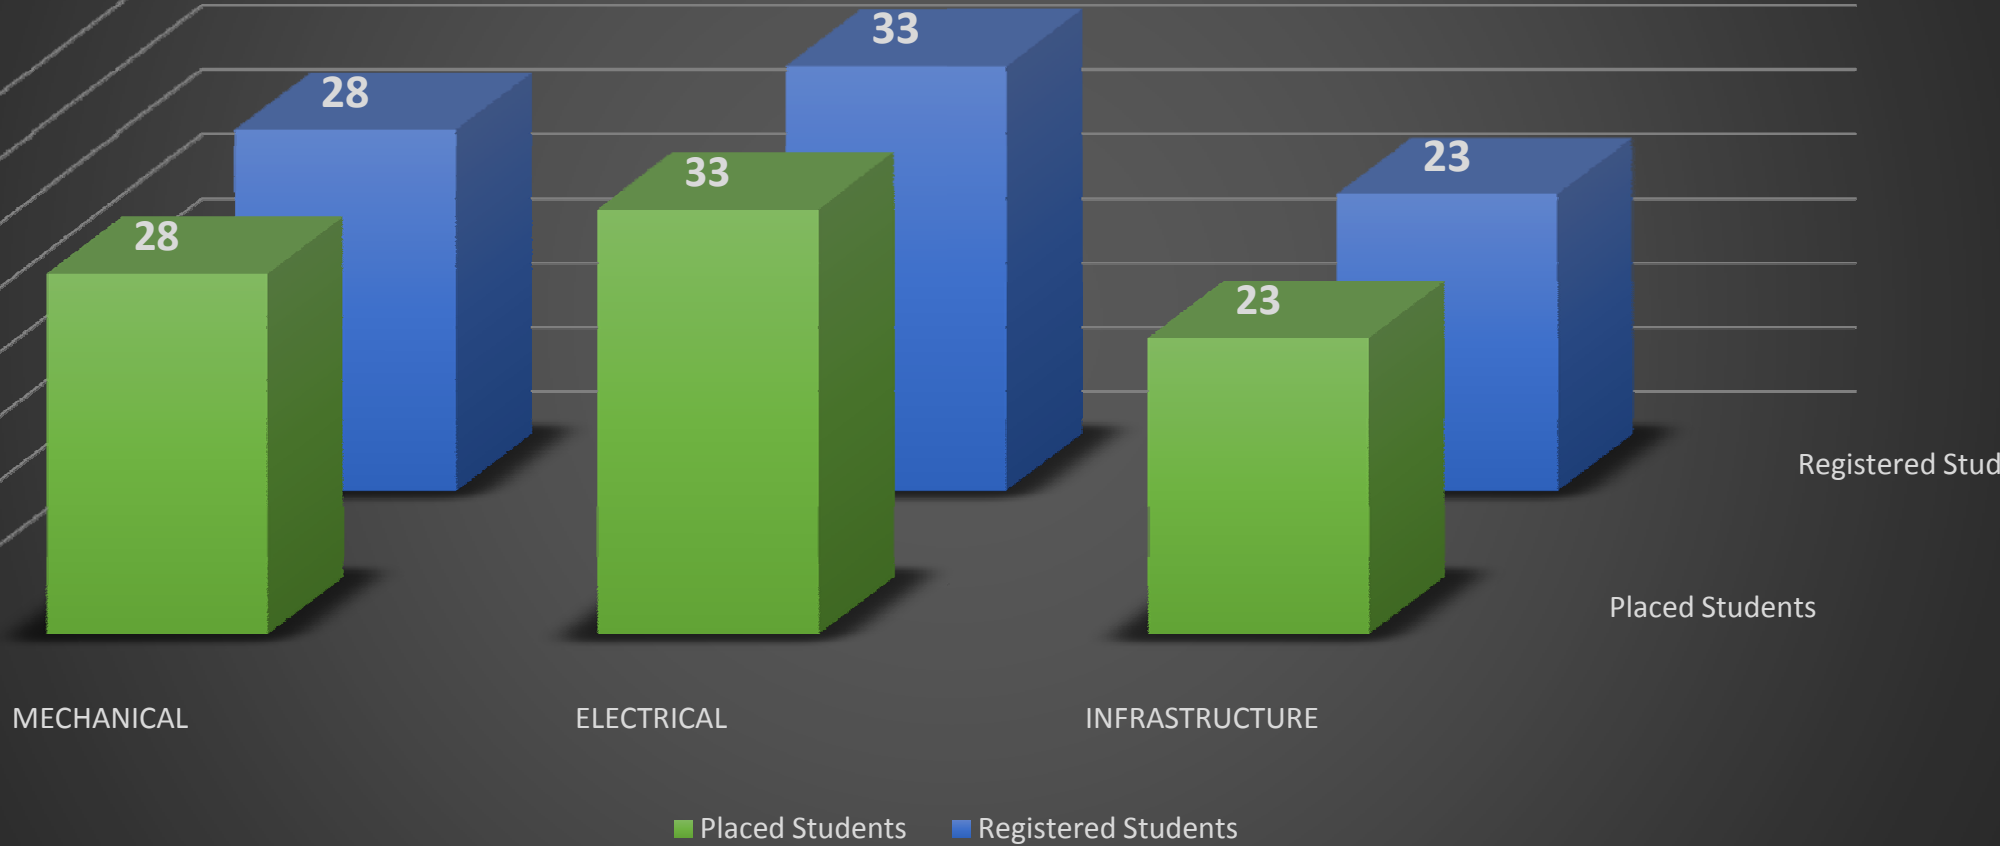

IIT Bhubaneswar, Campus Placement Year 2011-12

Branch	Placed Students	Registered Students
MECHANICAL	28	28
ELECTRICAL	33	33
INFRASTRUCTURE	23	23