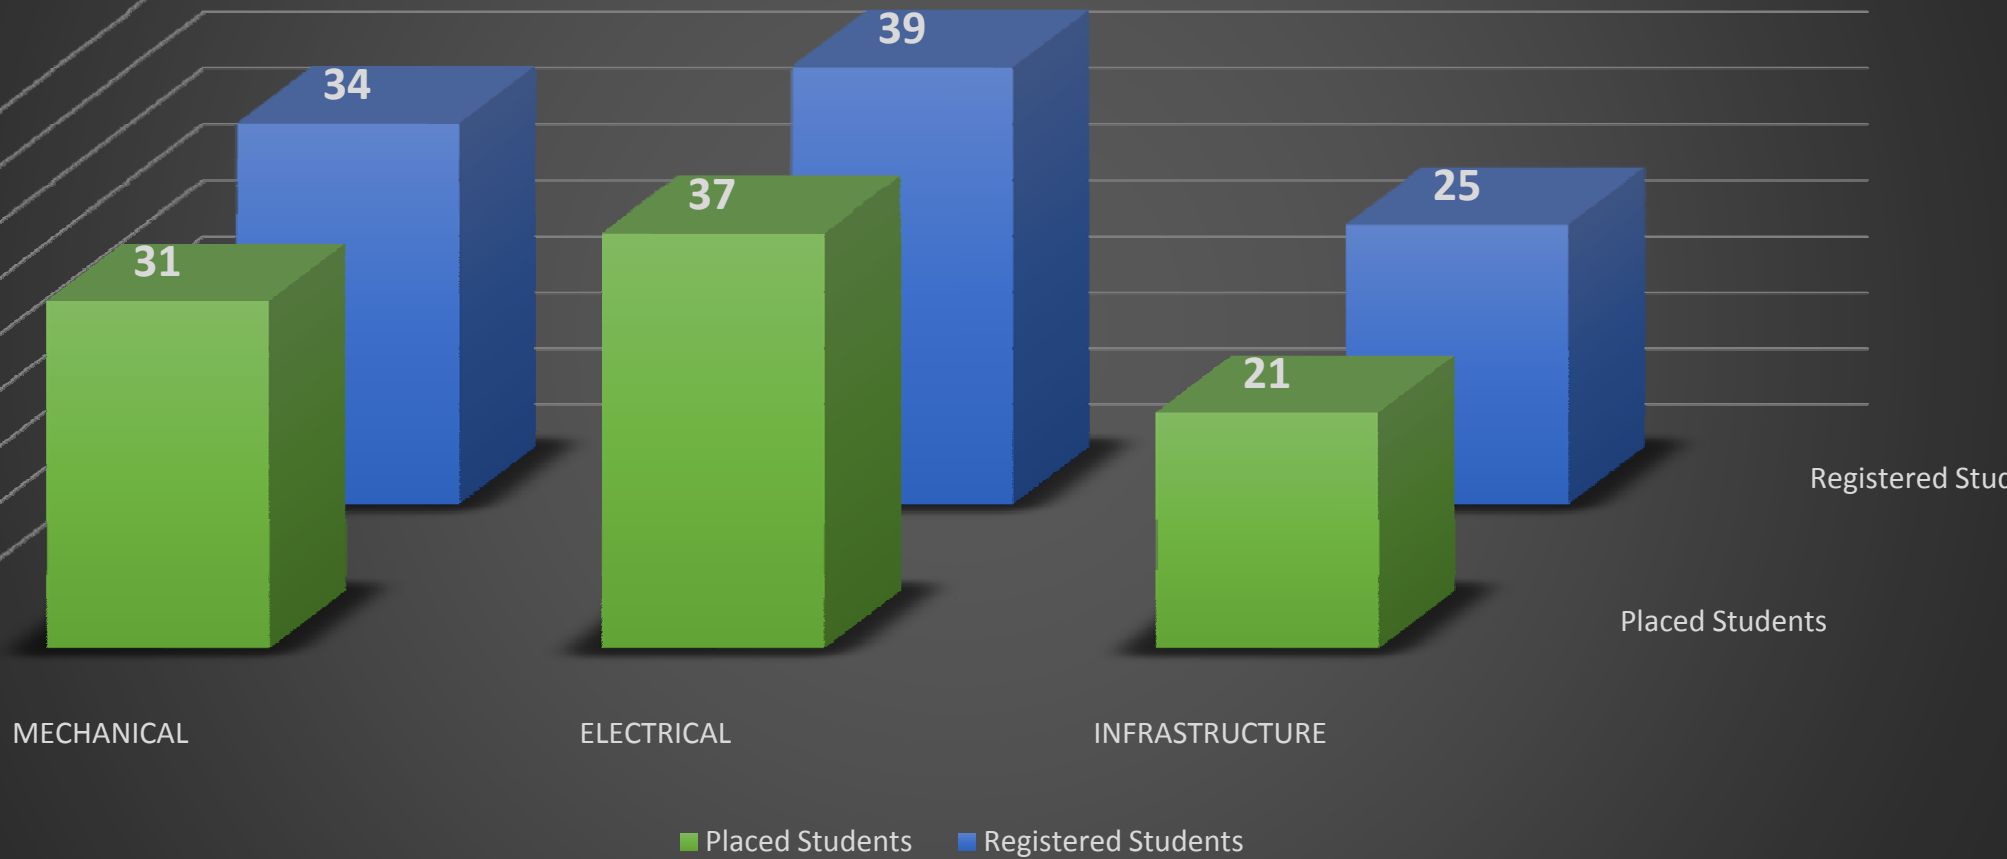

IIT Bhubaneswar, Campus Placement Year 2013-14

Branch	Placed Students	Registered Students
MECHANICAL	26	38
ELECTRICAL	28	43
INFRASTRUCTURE	18	32

IIT Bhubaneswar, Campus Placement Year 2012-13

Branch	Placed Students	Registered Students
MECHANICAL	31	34
ELECTRICAL	37	39
INFRASTRUCTURE	21	25