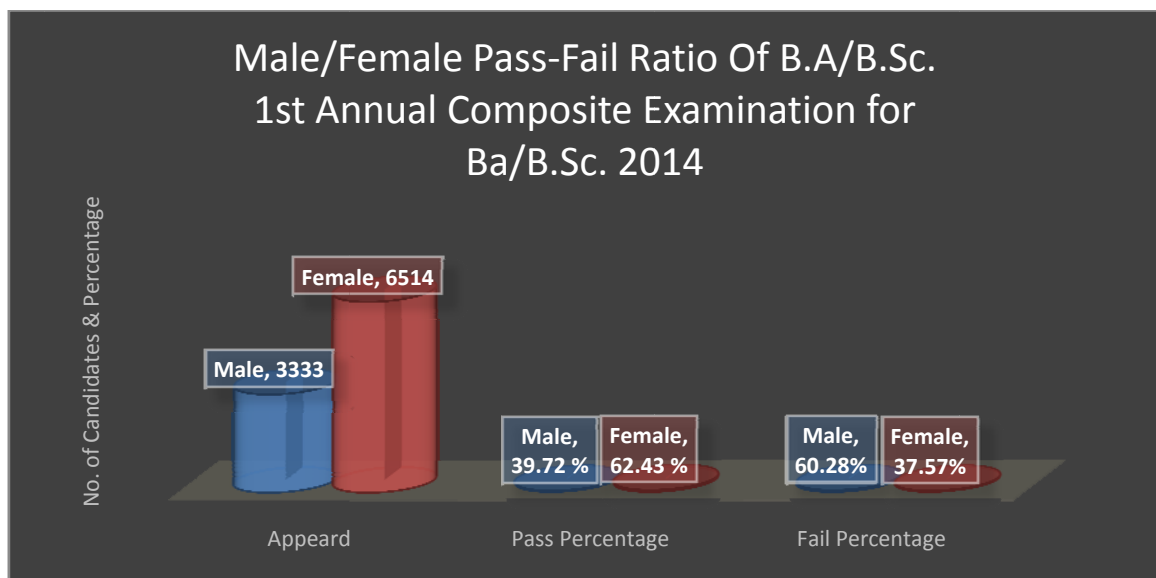

Government College University, Faisalabad

Controller of Examinations

Statistical Analysis of Result

1st Annual Composite Examination BA/BSc 2014

General B.A & B.Sc

Category	Total Appeared	Pass	1st Division	2nd Division	3rd Division	RLA/Cancel	UMC	Pass Percentage
B.A	7712	4106	1642	2377	87	0	7	53.24
B.Sc	2135	1285	634	632	19	0	2	60.19
Male	3333	1324	340	929	55	0	9	39.72
Female	6514	4067	1936	2080	51	0	0	62.43
Grand Total	9847	5391	2276	3009	106	0	9	54.75

B.A

Male Regular	609	381	159	217	5	0	0	62.56
Female Regular	3526	2277	1137	1126	14	0	0	64.58
Male Private	1832	600	96	465	39	0	7	32.75
Female Private	1745	848	250	569	29	0	0	48.60
Total Male	2441	981	255	682	44	0	7	40.19
Total Female	5271	3125	1387	1695	43	0	0	59.29
Grand Total	7712	4106	1642	2377	87	0	7	53.24

B.Sc

Male Regular	500	248	76	166	6	0	0	49.60
Female Regular	1047	828	495	329	4	0	0	79.08
Male Private	392	95	9	81	5	0	2	24.23
Female Private	196	114	54	56	4	0	0	58.16
Total Male	892	343	85	247	11	0	2	38.45
Total Female	1243	942	549	385	8	0	0	75.78
Grand Total	2135	1285	634	632	19	0	2	60.19

Divisional Formula

Marks	Percentage	Division
480 & Above	60% & Above	I
360 - 479	45% - 59.99%	II
264 - 359	33% - 44.99 %	III

GRAPHICAL REPRESENTATION OF RESULT