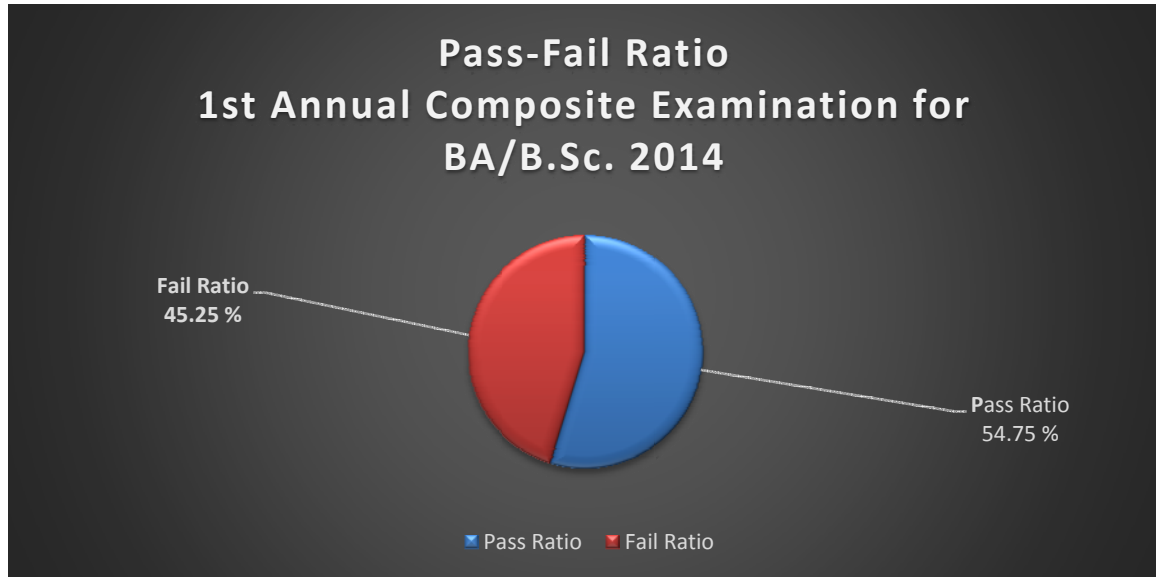

Government College University, Faisalabad

Controller of Examinations

Statistical Analysis of Result

1st Annual Composite Examination BA/BSc 2014

General B.A & B.Sc

Category	Total Appeared	Pass	1st Division	2nd Division	3rd Division	RLA/Cancel	UMC	Pass Percentage
B.A	7712	4106	1642	2377	87	0	7	53.24
B.Sc	2135	1285	634	632	19	0	2	60.19
Male	3333	1324	340	929	55	0	9	39.72
Female	6514	4067	1936	2080	51	0	0	62.43
Grand Total	9847	5391	2276	3009	106	0	9	54.75

B.A

Male Regular	609	381	159	217	5	0	0	62.56
Female Regular	3526	2277	1137	1126	14	0	0	64.58
Male Private	1832	600	96	465	39	0	7	32.75
Female Private	1745	848	250	569	29	0	0	48.60
Total Male	2441	981	255	682	44	0	7	40.19
Total Female	5271	3125	1387	1695	43	0	0	59.29
Grand Total	7712	4106	1642	2377	87	0	7	53.24

B.Sc

Male Regular	500	248	76	166	6	0	0	49.60
Female Regular	1047	828	495	329	4	0	0	79.08
Male Private	392	95	9	81	5	0	2	24.23
Female Private	196	114	54	56	4	0	0	58.16
Total Male	892	343	85	247	11	0	2	38.45
Total Female	1243	942	549	385	8	0	0	75.78
Grand Total	2135	1285	634	632	19	0	2	60.19

Divisional Formula

Marks	Percentage	Division
480 & Above	60% & Above	I
360 - 479	45% - 59.99%	II
264 - 359	33% - 44.99 %	III

GRAPHICAL REPRESENTATION OF RESULT