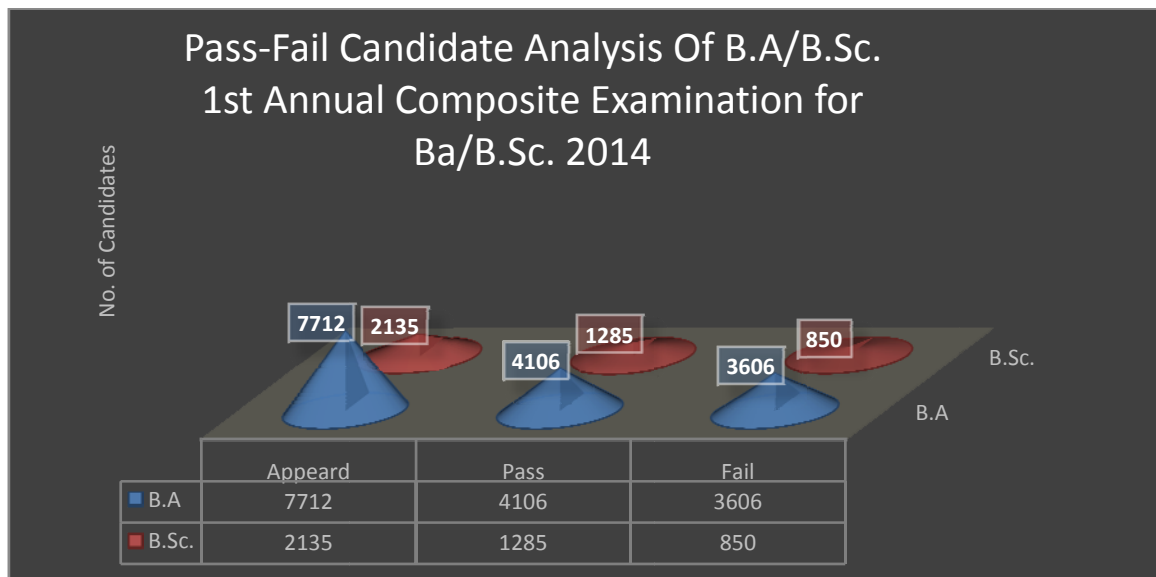

Government College University, Faisalabad

Controller of Examinations

Statistical Analysis of Result

1st Annual Composite Examination BA/BSc 2014

General B.A & B.Sc

Category	Total Appeared	Pass	1st Division	2nd Division	3rd Division	RLA/Cancel	UMC	Pass Percentage
B.A	7712	4106	1642	2377	87	0	7	53.24
B.Sc	2135	1285	634	632	19	0	2	60.19
Male	3333	1324	340	929	55	0	9	39.72
Female	6514	4067	1936	2080	51	0	0	62.43
Grand Total	9847	5391	2276	3009	106	0	9	54.75

B.A

Male Regular	609	381	159	217	5	0	0	62.56
Female Regular	3526	2277	1137	1126	14	0	0	64.58
Male Private	1832	600	96	465	39	0	7	32.75
Female Private	1745	848	250	569	29	0	0	48.60
Total Male	2441	981	255	682	44	0	7	40.19
Total Female	5271	3125	1387	1695	43	0	0	59.29
Grand Total	7712	4106	1642	2377	87	0	7	53.24

B.Sc

Male Regular	500	248	76	166	6	0	0	49.60
Female Regular	1047	828	495	329	4	0	0	79.08
Male Private	392	95	9	81	5	0	2	24.23
Female Private	196	114	54	56	4	0	0	58.16
Total Male	892	343	85	247	11	0	2	38.45
Total Female	1243	942	549	385	8	0	0	75.78
Grand Total	2135	1285	634	632	19	0	2	60.19

Divisional Formula

Marks	Percentage	Division
480 & Above	60% & Above	I
360 - 479	45% - 59.99%	II
264 - 359	33% - 44.99 %	III

GRAPHICAL REPRESENTATION OF RESULT