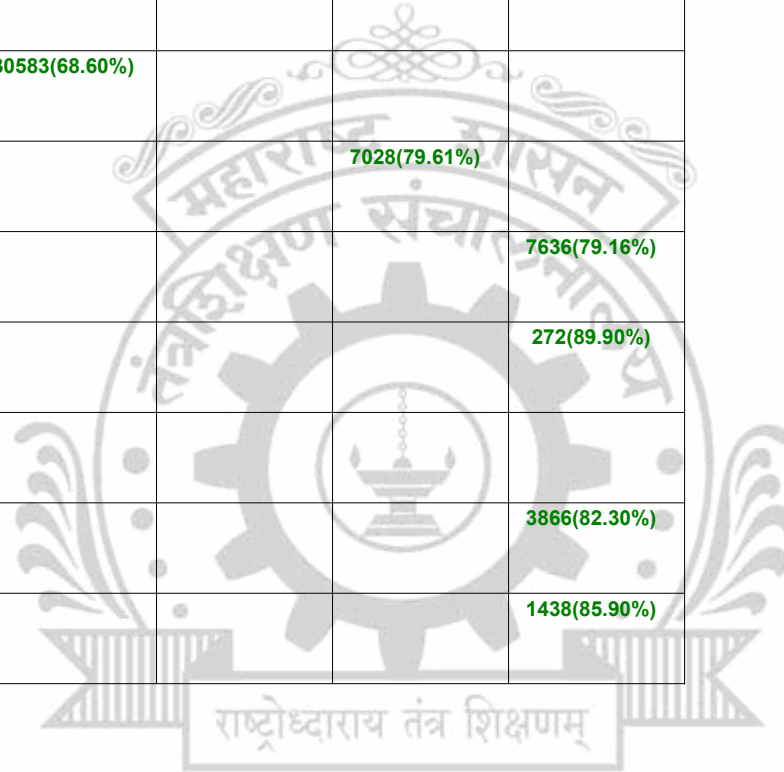

EN - 3033 Dr.Babasaheb Ambedkar Technological University, Lonere

Choice Code : 303324610 Course Name : Information Technology

Sub Group : 301

		OPEN	SC	ST	NT-B	NT-C	OBC
GOPEN	SubGroup	3129(83.20%)			3041(83.30%)		1063(86.70%)
	MainGroup						
	OtherGroup						
GSC	SubGroup		21789(72.00%)				
	MainGroup						
	OtherGroup						
GST	SubGroup			30583(68.60%)			
	MainGroup						
	OtherGroup						
GNTC	SubGroup				7028(79.61%)		
	MainGroup						
	OtherGroup						
GOBC	SubGroup						7636(79.16%)
	MainGroup						
	OtherGroup						
LOPEN	SubGroup						272(89.90%)
	MainGroup						
	OtherGroup						
LSC	SubGroup		17472(73.80%)				
	MainGroup						
	OtherGroup						
LOBC	SubGroup						3866(82.30%)
	MainGroup						
	OtherGroup						
DEF	SubGroup						1438(85.90%)
	MainGroup						
	OtherGroup						

Legends: Starting character G-General, L-Ladies

Cut Off indicates the State Level General Merit Number & figures in bracket indicate merit marks.