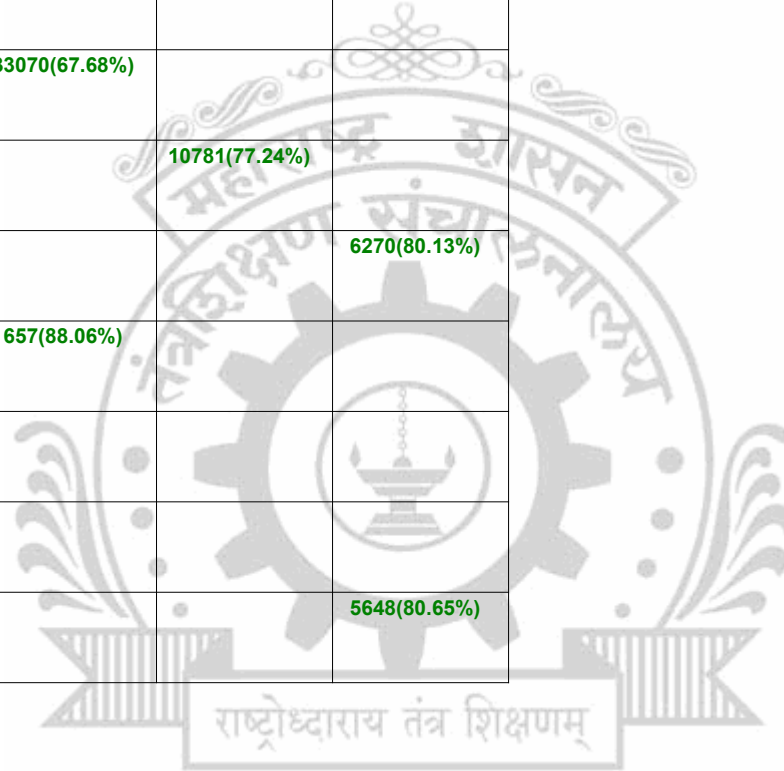

EN - 2132 M.G.M.'s Jawaharlal Nehru Engineering College, Aurangabad

Choice Code : 213224210 Course Name : Computer Science and Engineering

Sub Group : 301

		OPEN	SC	VJDT	NT-C	OBC
GOPEN	SubGroup	5425(80.82%)				4201(81.94%)
	MainGroup					
	OtherGroup					
GSC	SubGroup		15766(74.97%)			
	MainGroup					
	OtherGroup					
GVJDT	SubGroup			33070(67.68%)		
	MainGroup					
	OtherGroup					
GNTC	SubGroup				10781(77.24%)	
	MainGroup					
	OtherGroup					
GOBC	SubGroup					6270(80.13%)
	MainGroup					
	OtherGroup					
LOPEN	SubGroup	1086(86.65%)		657(88.06%)		
	MainGroup					
	OtherGroup					
LSC	SubGroup		8038(78.90%)			
	MainGroup					
	OtherGroup					
LST	SubGroup		21424(72.13%)			
	MainGroup					
	OtherGroup					
LOBC	SubGroup					5648(80.65%)
	MainGroup					
	OtherGroup					

Legends: Starting character G-General, L-Ladies

Cut Off indicates the State Level General Merit Number & figures in bracket indicate merit marks.