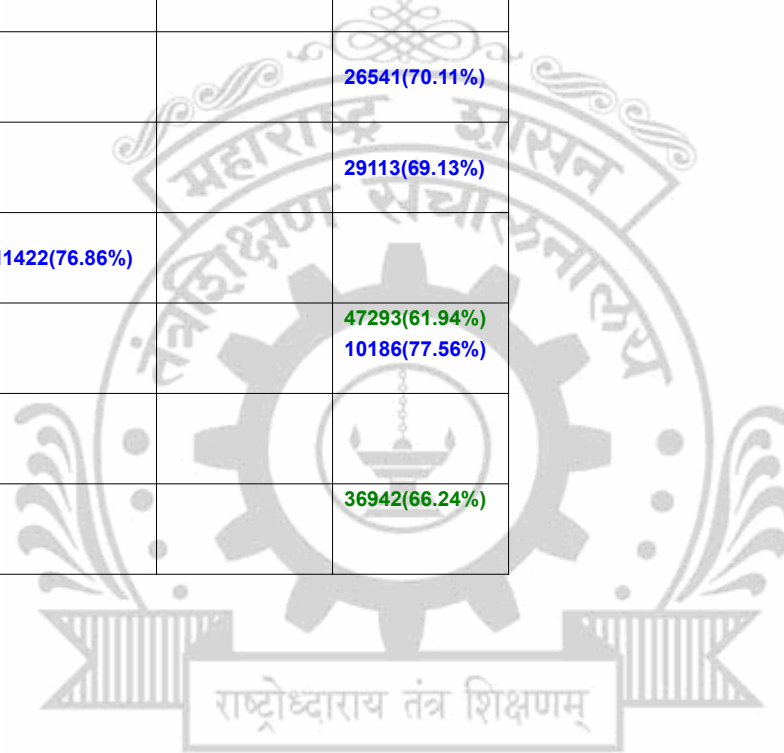

EN - 6276 MKSSS's Cummins College of Engineering for Women, Karvenagar,Pune

Choice Code : 627646610 Course Name : Instrumentation Engineering

Sub Group : 305

		OPEN	SC	NT-C	NT-D	OBC
LOPEN	SubGroup	30154(68.76%)	22089(71.88%)			17418(73.82%)
	MainGroup					
	OtherGroup					
LSC	SubGroup					
	MainGroup				9636(77.89%)	25966(70.33%)
	OtherGroup					
LST	SubGroup					
	MainGroup					26541(70.11%)
	OtherGroup					
LVJDT	SubGroup					
	MainGroup					29113(69.13%)
	OtherGroup					
LNTC	SubGroup					
	MainGroup			11422(76.86%)		
	OtherGroup					
LOBC	SubGroup					47293(61.94%)
	MainGroup					10186(77.56%)
	OtherGroup					
PWDC	SubGroup					
	MainGroup	1214(86.39%)				
	OtherGroup					
DEF	SubGroup					36942(66.24%)
	MainGroup					
	OtherGroup					

Legends: Starting character G-General, L-Ladies

Cut Off indicates the State Level General Merit Number & figures in bracket indicate merit marks.