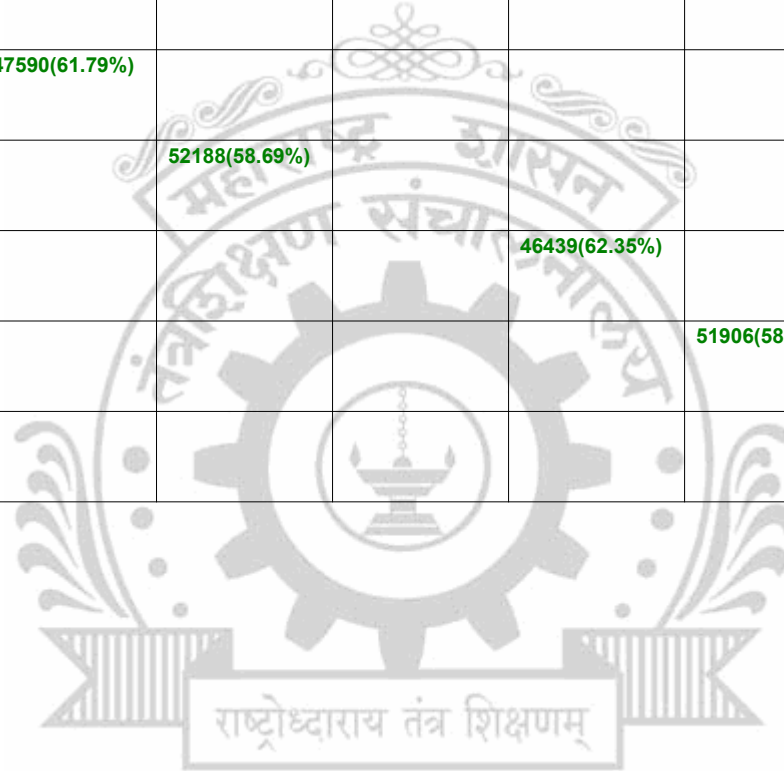

EN - 6635 Samarth Group of Institutions, Bangarwadi, Post Belhe Tal. Junnar Dist. Pune

Choice Code : 663561280 Course Name : Mechanical Engineering[Direct Second Year First Shift]

Sub Group : 401

		OPEN	SC	VJDT	NT-B	NT-C	NT-D	OBC
GOPEN	SubGroup	45365(62.85%)	33906(67.37%)	31550(68.24%)		26770(70.03%)		35891(66.63%)
	MainGroup							
	OtherGroup							
GSC	SubGroup		51547(59.24%)					
	MainGroup							
	OtherGroup							
GVJDT	SubGroup			47590(61.79%)				
	MainGroup							
	OtherGroup							
GNTB	SubGroup				52188(58.69%)			
	MainGroup							
	OtherGroup							
GNTD	SubGroup					46439(62.35%)		
	MainGroup							
	OtherGroup							
GOBC	SubGroup							51906(58.93%)
	MainGroup							
	OtherGroup							
LOPEN	SubGroup	53704(56.66%)						
	MainGroup							
	OtherGroup							

Legends: Starting character G-General, L-Ladies

Cut Off indicates the State Level General Merit Number & figures in bracket indicate merit marks.