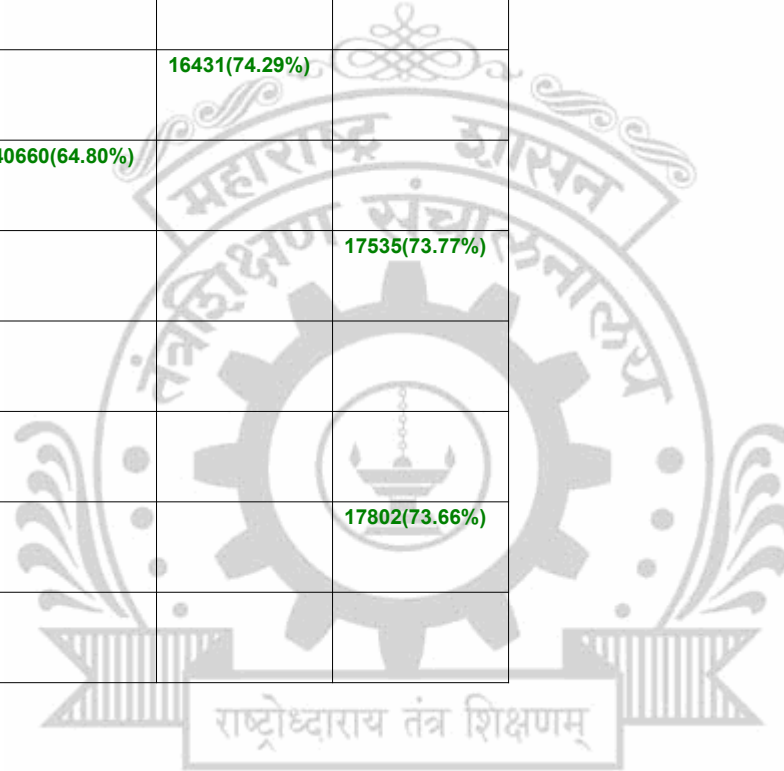

EN - 3175 M.G.M.'s College of Engineering and Technology, Kamothe, Navi Mumbai

Choice Code : 317537220 Course Name : Electronics and Telecommunication Engg[Second Shift]

Sub Group : 302

		OPEN	SC	NT-C	NT-D	OBC
GOPEN	SubGroup	13516(75.71%)				
	MainGroup					
	OtherGroup					
GSC	SubGroup		33306(67.60%)			
	MainGroup					
	OtherGroup					
GVJDT	SubGroup				16431(74.29%)	
	MainGroup					
	OtherGroup					
GNTC	SubGroup			40660(64.80%)		
	MainGroup					
	OtherGroup					
GOBC	SubGroup					17535(73.77%)
	MainGroup					
	OtherGroup					
LOPEN	SubGroup	15583(74.97%)				
	MainGroup					
	OtherGroup					
LSC	SubGroup		28761(69.26%)			
	MainGroup					
	OtherGroup					
LOBC	SubGroup					17802(73.66%)
	MainGroup					
	OtherGroup					
PWDC	SubGroup	13601(75.66%)				
	MainGroup					
	OtherGroup					

Legends: Starting character G-General, L-Ladies

Cut Off indicates the State Level General Merit Number & figures in bracket indicate merit marks.