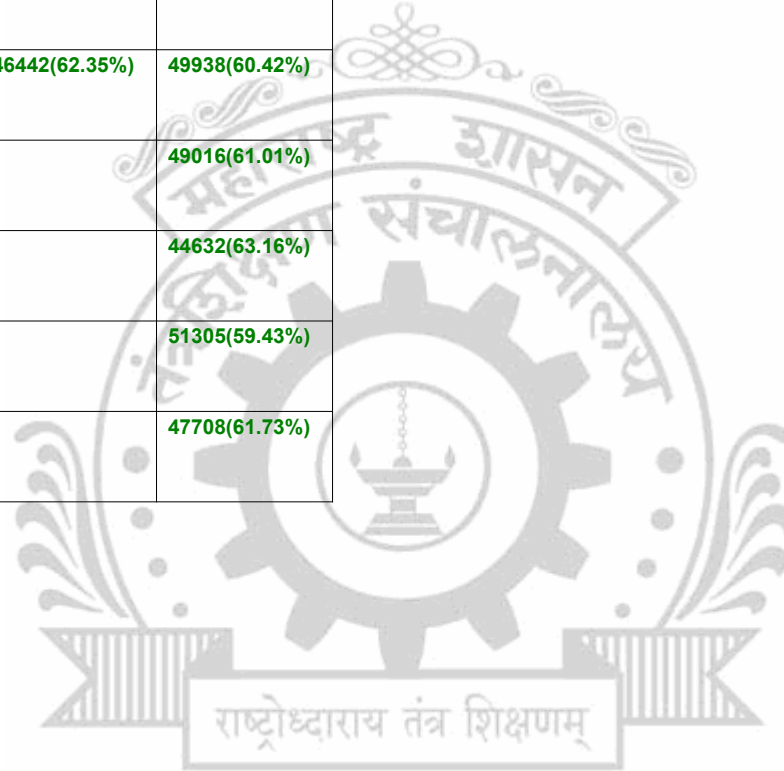

EN - 4186 Datta Meghe Institute of Medical Science's Datta Meghe Institute of Engineering & Technology & Research, Savangi (Meghe)

Choice Code : 418661280 Course Name : Mechanical Engineering[Direct Second Year First Shift]

Sub Group : 401

		OPEN	SC	NT-C	OBC
GOPEN	SubGroup	49025(61.01%)	34008(67.34%)		33975(67.34%)
	MainGroup				
	OtherGroup	41402(64.51%)			
GSC	SubGroup		53564(56.90%)		54111(55.64%)
	MainGroup				
	OtherGroup		36573(66.39%)		
GNTC	SubGroup			46442(62.35%)	49938(60.42%)
	MainGroup				
	OtherGroup				
GOBC	SubGroup				49016(61.01%)
	MainGroup				
	OtherGroup				
LOPEN	SubGroup	36404(66.45%)	33988(67.34%)		44632(63.16%)
	MainGroup				
	OtherGroup				
LNTD	SubGroup				51305(59.43%)
	MainGroup				
	OtherGroup				
LOBC	SubGroup				47708(61.73%)
	MainGroup				
	OtherGroup				

Legends: Starting character G-General, L-Ladies

Cut Off indicates the State Level General Merit Number & figures in bracket indicate merit marks.