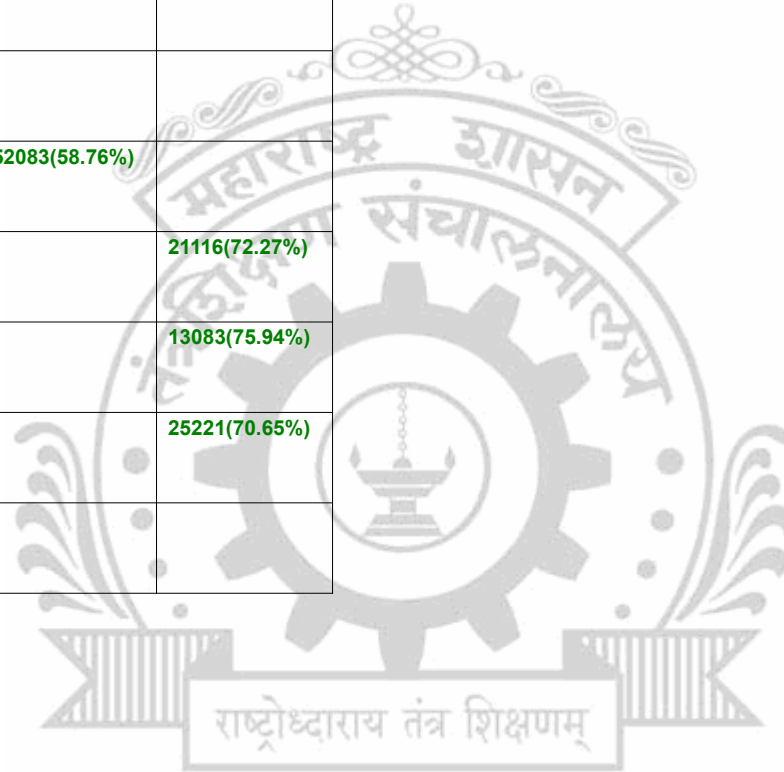

EN - 4178 Rajiv Gandhi College of Engineering & Research, Hingna Road, Nagpur

Choice Code : 417824210 Course Name : Computer Science and Engineering

Sub Group : 301

		OPEN	SC	VJDT	OBC
GOPEN	SubGroup				18428(73.38%)
	MainGroup				
	OtherGroup				
GSC	SubGroup		30699(68.56%)		
	MainGroup				
	OtherGroup				
GST	SubGroup		31512(68.26%)		
	MainGroup				
	OtherGroup				
GVJDT	SubGroup			52083(58.76%)	
	MainGroup				
	OtherGroup				
GOBC	SubGroup				21116(72.27%)
	MainGroup				
	OtherGroup				
LOPEN	SubGroup				13083(75.94%)
	MainGroup				
	OtherGroup				
LOBC	SubGroup				25221(70.65%)
	MainGroup				
	OtherGroup				
DEF	SubGroup	18781(73.25%)			
	MainGroup				
	OtherGroup				

Legends: Starting character G-General, L-Ladies

Cut Off indicates the State Level General Merit Number & figures in bracket indicate merit marks.