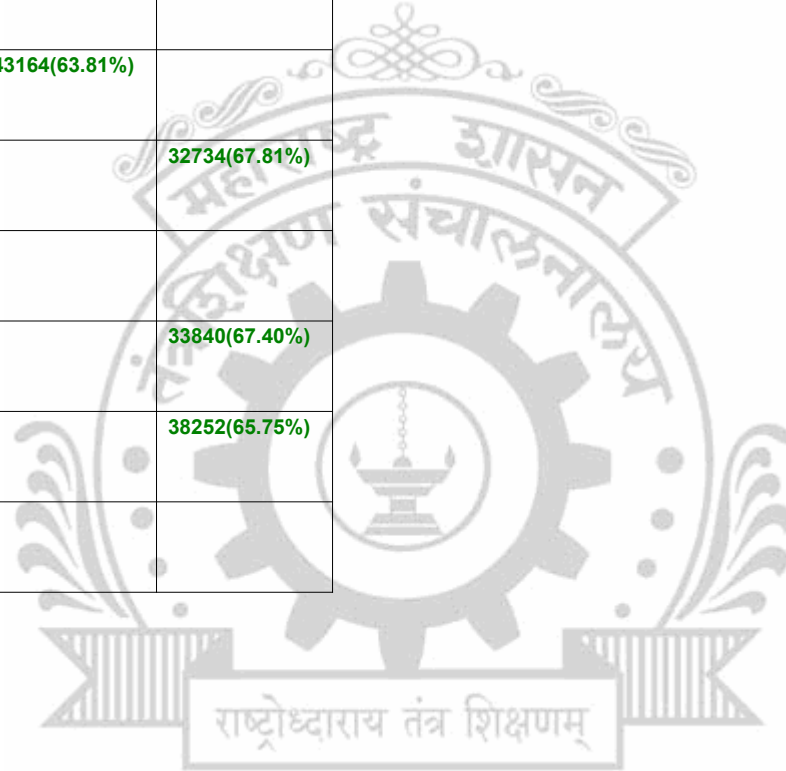

EN - 5139 Pravara Rural Col of Engg. Ioni, Pravaranagar, Ahmednagar.

Choice Code : 513924610 Course Name : Information Technology

Sub Group : 301

		OPEN	SC	NT-C	OBC
GOPEN	SubGroup	24487(70.94%)			
	MainGroup				
	OtherGroup				
GSC	SubGroup		45529(62.77%)		
	MainGroup				
	OtherGroup				
GNTC	SubGroup			43164(63.81%)	
	MainGroup				
	OtherGroup				
GOBC	SubGroup				32734(67.81%)
	MainGroup				
	OtherGroup				
LOPEN	SubGroup	31359(68.31%)			
	MainGroup				
	OtherGroup				
LSC	SubGroup				33840(67.40%)
	MainGroup				
	OtherGroup				
LST	SubGroup				38252(65.75%)
	MainGroup				
	OtherGroup				
DEF	SubGroup	28700(69.29%)			
	MainGroup				
	OtherGroup				

Legends: Starting character G-General, L-Ladies

Cut Off indicates the State Level General Merit Number & figures in bracket indicate merit marks.