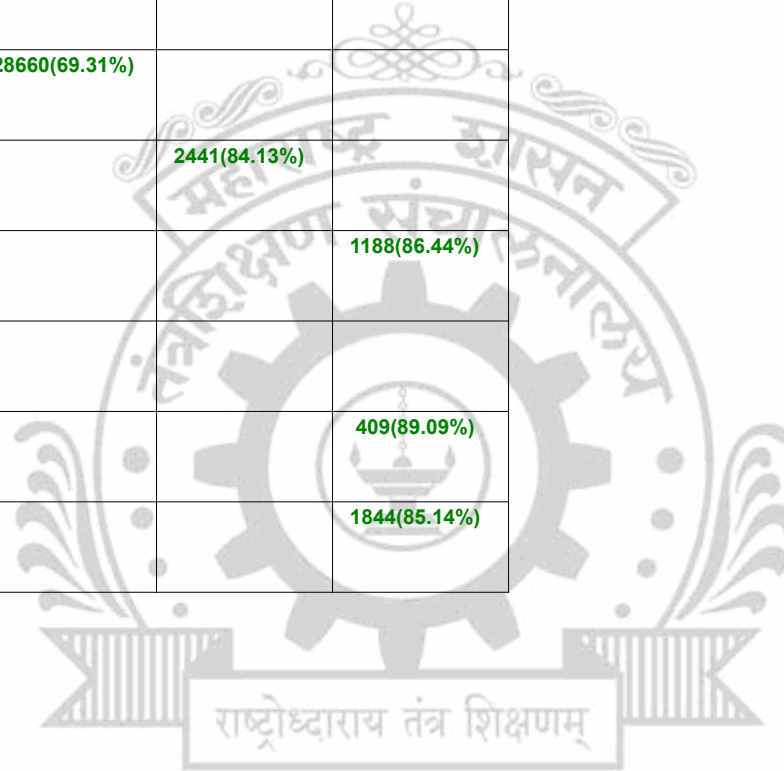

EN - 6007 Walchand College of Engineering, Sangli

Choice Code : 600737610 Course Name : Electronics Engineering

Sub Group : 302

		OPEN	SC	ST	NT-B	OBC
GOPEN	SubGroup	303(89.65%)				
	MainGroup					
	OtherGroup					
GSC	SubGroup		483(88.74%)			
	MainGroup					
	OtherGroup					
GST	SubGroup			28660(69.31%)		
	MainGroup					
	OtherGroup					
GNTB	SubGroup				2441(84.13%)	
	MainGroup					
	OtherGroup					
GOBC	SubGroup					1188(86.44%)
	MainGroup					
	OtherGroup					
LOPEN	SubGroup	274(89.89%)				
	MainGroup					
	OtherGroup					
LOBC	SubGroup					409(89.09%)
	MainGroup					
	OtherGroup					
DEF	SubGroup					1844(85.14%)
	MainGroup					
	OtherGroup					

Legends: Starting character G-General, L-Ladies

Cut Off indicates the State Level General Merit Number & figures in bracket indicate merit marks.