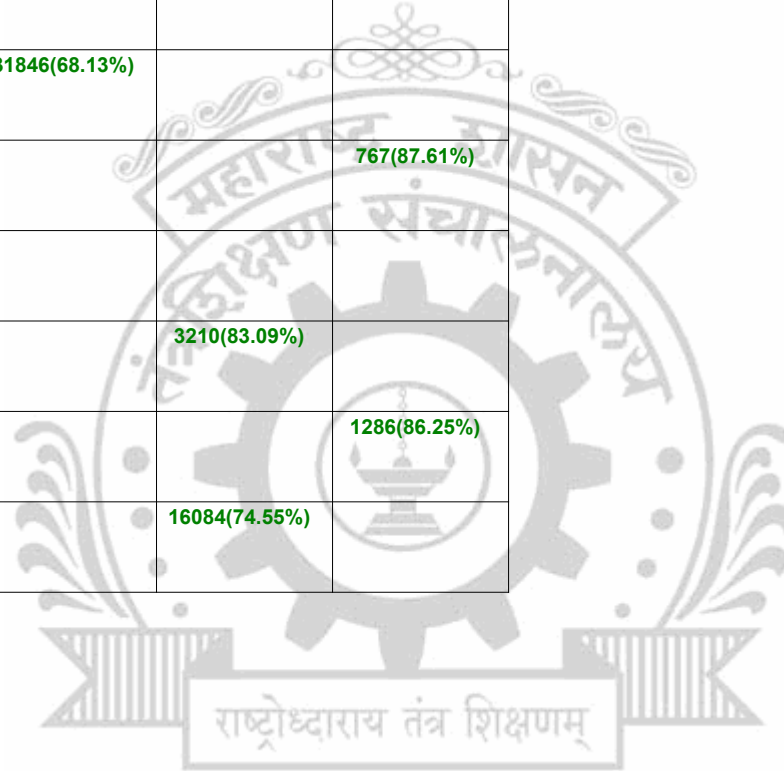

EN - 3215 Bhartiya Vidya Bhavan's Sardar Patel Institute of Technology , Andheri, Mumbai

Choice Code : 321524610 Course Name : Information Technology

Sub Group : 301

		OPEN	SC	ST	NT-C	OBC
GOPEN	SubGroup	332(89.44%)				
	MainGroup					
	OtherGroup					
GSC	SubGroup		3277(83.00%)			
	MainGroup					
	OtherGroup					
GST	SubGroup			31846(68.13%)		
	MainGroup					
	OtherGroup					
GOBC	SubGroup					767(87.61%)
	MainGroup					
	OtherGroup					
LOPEN	SubGroup	252(90.00%)				
	MainGroup					
	OtherGroup					
LNTC	SubGroup				3210(83.09%)	
	MainGroup					
	OtherGroup					
LOBC	SubGroup					1286(86.25%)
	MainGroup					
	OtherGroup					
DEF	SubGroup				16084(74.55%)	
	MainGroup					
	OtherGroup					

Legends: Starting character G-General, L-Ladies

Cut Off indicates the State Level General Merit Number & figures in bracket indicate merit marks.