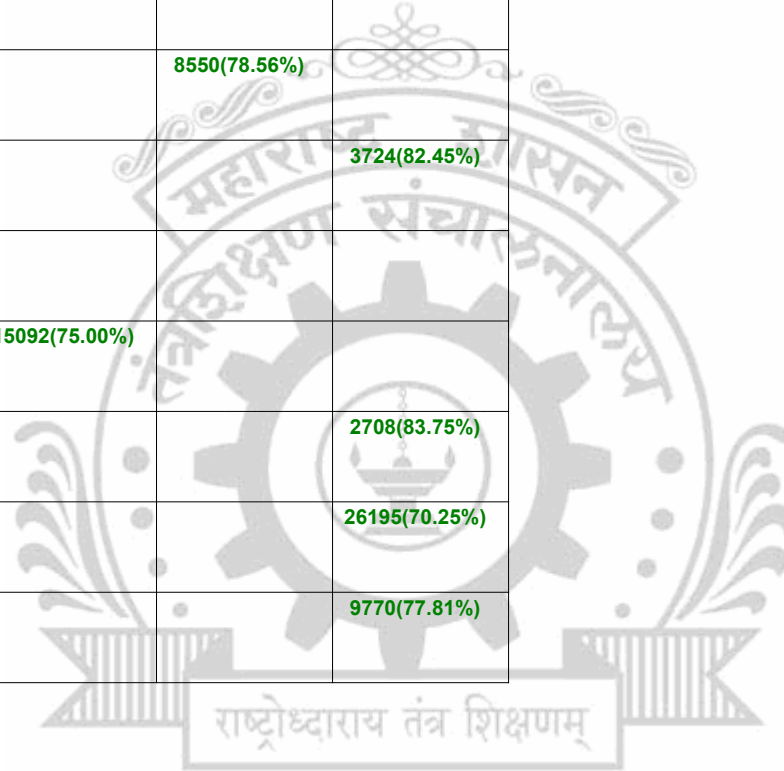

EN - 5121 K. K. Wagh Institute of Engineering Education and Research, Nashik

Choice Code : 512124610 Course Name : Information Technology

Sub Group : 301

		OPEN	SC	ST	VJDT	OBC
GOPEN	SubGroup	2408(84.19%)				1445(85.88%)
	MainGroup					
	OtherGroup					
GSC	SubGroup		11575(76.77%)			
	MainGroup					
	OtherGroup					
GVJDT	SubGroup				8550(78.56%)	
	MainGroup					
	OtherGroup					
GOBC	SubGroup					3724(82.45%)
	MainGroup					
	OtherGroup					
LOPEN	SubGroup	828(87.38%)				
	MainGroup					
	OtherGroup					
LST	SubGroup			15092(75.00%)		
	MainGroup					
	OtherGroup					
LOBC	SubGroup					2708(83.75%)
	MainGroup					
	OtherGroup					
PWDC	SubGroup					26195(70.25%)
	MainGroup					
	OtherGroup					
DEF	SubGroup					9770(77.81%)
	MainGroup					
	OtherGroup					

Legends: Starting character G-General, L-Ladies

Cut Off indicates the State Level General Merit Number & figures in bracket indicate merit marks.