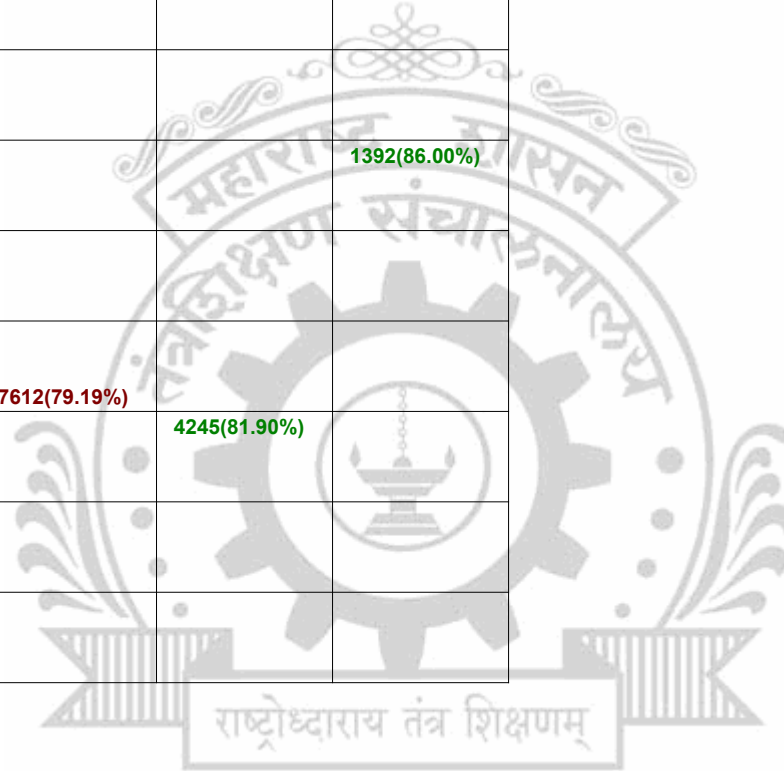

EN - 4005 Laxminarayan Institute of Technology, Nagpur

Choice Code : 400550710 Course Name : Chemical Engineering

Sub Group : 101

		OPEN	SC	NT-B	NT-C	OBC
GOPEN	SubGroup	111(91.56%)				24(93.30%)
	MainGroup					
	OtherGroup					
GSC	SubGroup		9963(77.71%)			
	MainGroup					
	OtherGroup					
GST	SubGroup		17832(73.65%)			
	MainGroup					
	OtherGroup					
GOBC	SubGroup					1392(86.00%)
	MainGroup					
	OtherGroup					
LOPEN	SubGroup	613(88.20%)				
	MainGroup					
	OtherGroup					
LNTB	SubGroup			7612(79.19%)		
	MainGroup					
	OtherGroup					
LNTC	SubGroup				4245(81.90%)	
	MainGroup					
	OtherGroup					
PWDC	SubGroup	9801(77.80%)				
	MainGroup					
	OtherGroup					
DEF	SubGroup	20769(72.41%)				
	MainGroup					
	OtherGroup					

Legends: Starting character G-General, L-Ladies

Cut Off indicates the State Level General Merit Number & figures in bracket indicate merit marks.