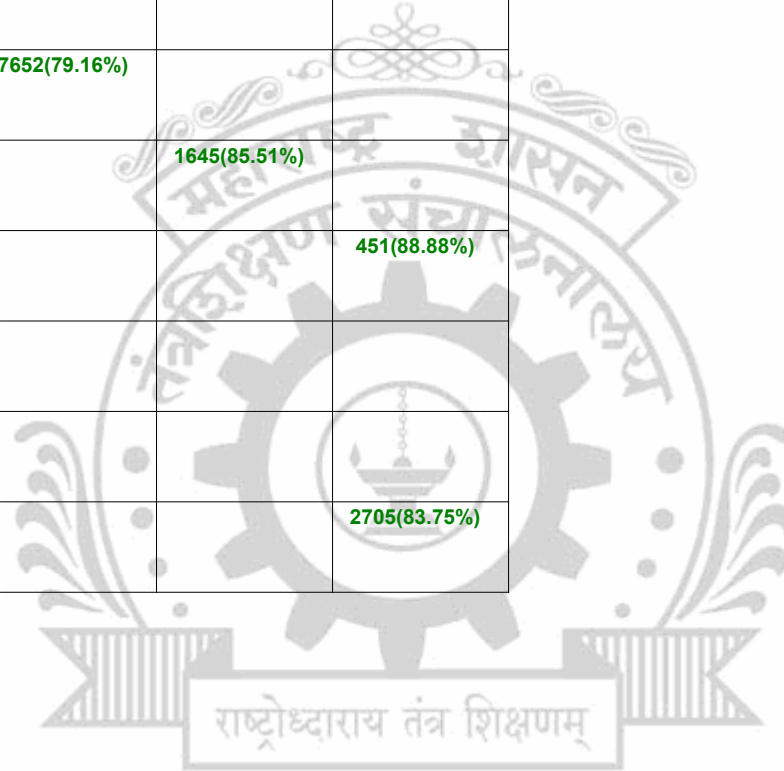

**Legends:** Starting character G-General, L-Ladies

Cut Off indicates the State Level General Merit Number &amp; figures in bracket indicate merit marks.

**EN - 6274 Pune Vidyarthi Griha's College of Engineering and Technology, Pune**