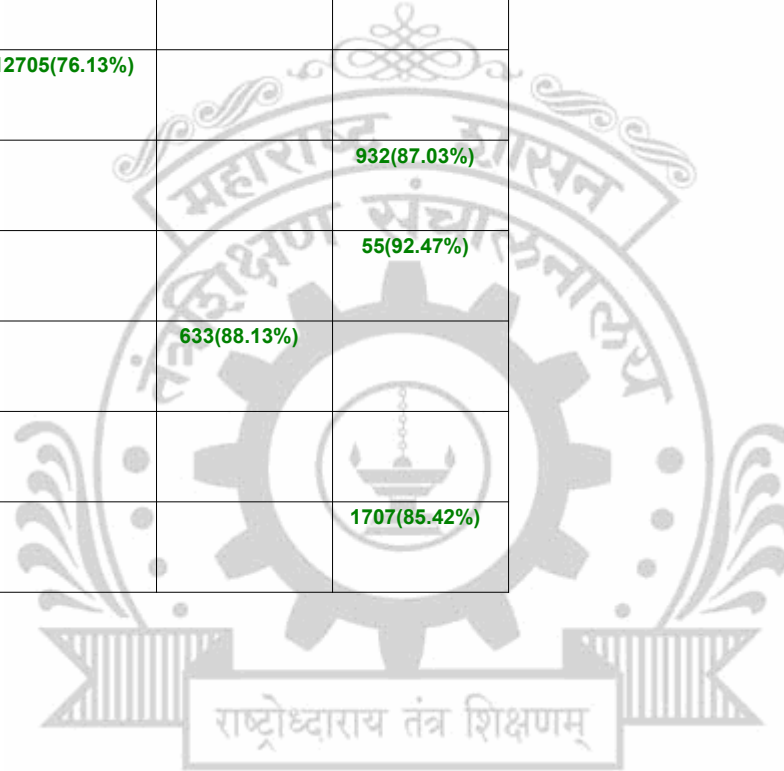

EN - 2008 Government College of Engineering, Aurangabad

Choice Code : 200824210 Course Name : Computer Science and Engineering

Sub Group : 301

		OPEN	SC	ST	NT-C	OBC
GOPEN	SubGroup	262(89.94%)				82(92.00%)
	MainGroup					
	OtherGroup					
GSC	SubGroup		1170(86.47%)			
	MainGroup					
	OtherGroup					
GST	SubGroup			12705(76.13%)		
	MainGroup					
	OtherGroup					
GOBC	SubGroup					932(87.03%)
	MainGroup					
	OtherGroup					
LOPEN	SubGroup					55(92.47%)
	MainGroup					
	OtherGroup					
LNTC	SubGroup				633(88.13%)	
	MainGroup					
	OtherGroup					
PWDC	SubGroup	2142(84.59%)				
	MainGroup					
	OtherGroup					
DEF	SubGroup					1707(85.42%)
	MainGroup					
	OtherGroup					

Legends: Starting character G-General, L-Ladies

Cut Off indicates the State Level General Merit Number & figures in bracket indicate merit marks.