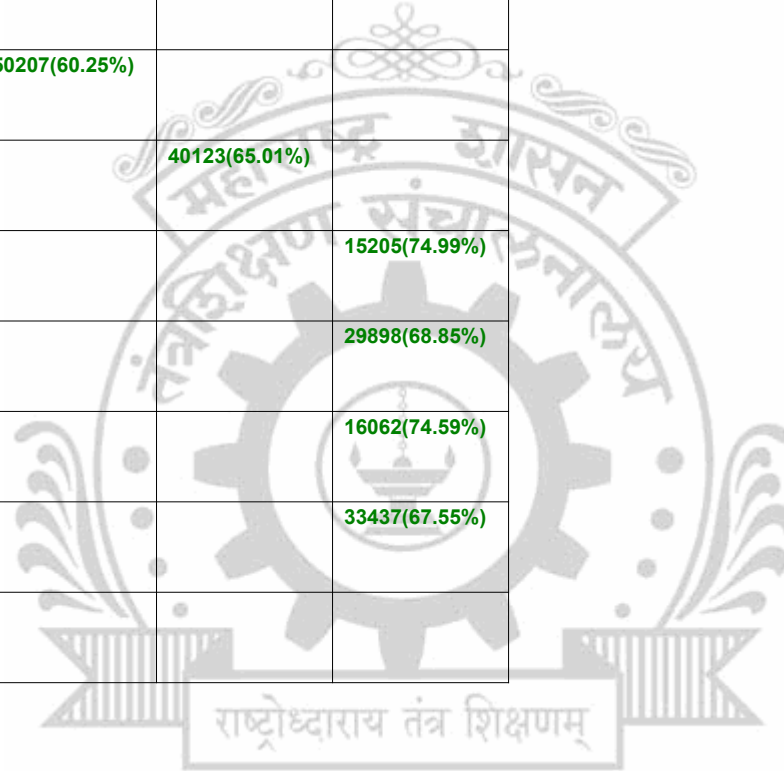

EN - 3216 Gharda Foundation's Gharda Institute of Technology, Khed, Ratnagiri

Choice Code : 321619110 Course Name : Civil Engineering

Sub Group : 201

		OPEN	SC	ST	NT-B	OBC
GOPEN	SubGroup	5897(80.45%)				12010(76.51%)
	MainGroup					
	OtherGroup					
GSC	SubGroup		37503(66.03%)			
	MainGroup					
	OtherGroup					
GST	SubGroup			50207(60.25%)		
	MainGroup					
	OtherGroup					
GNTB	SubGroup				40123(65.01%)	
	MainGroup					
	OtherGroup					
GOBC	SubGroup					15205(74.99%)
	MainGroup					
	OtherGroup					
LOPEN	SubGroup	29207(69.10%)				29898(68.85%)
	MainGroup					
	OtherGroup					
LNTC	SubGroup					16062(74.59%)
	MainGroup					
	OtherGroup					
LOBC	SubGroup					33437(67.55%)
	MainGroup					
	OtherGroup					
DEF	SubGroup	14322(75.32%)				
	MainGroup					
	OtherGroup					

Legends: Starting character G-General, L-Ladies

Cut Off indicates the State Level General Merit Number & figures in bracket indicate merit marks.