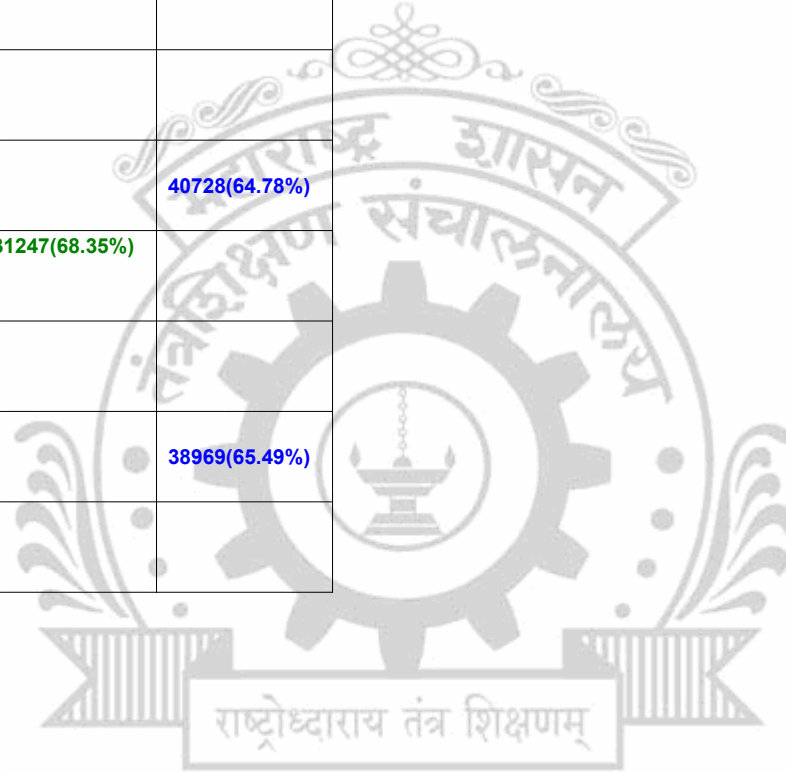

EN - 5139 Pravara Rural Col of Engg. Ioni, Pravaranagar, Ahmednagar.

Choice Code : 513946410 Course Name : Instrumentation and Control Engineering

Sub Group : 305

		OPEN	SC	NT-B	OBC
GOPEN	SubGroup				
	MainGroup	27198(69.87%)			22605(71.68%)
	OtherGroup				
GSC	SubGroup				
	MainGroup	36651(66.34%)			
	OtherGroup				
GST	SubGroup				
	MainGroup	38669(65.60%)			
	OtherGroup				
GOBC	SubGroup				
	MainGroup				40728(64.78%)
	OtherGroup				
LOPEN	SubGroup		48535(61.29%)	31247(68.35%)	
	MainGroup				
	OtherGroup				
LST	SubGroup				
	MainGroup	44855(63.06%)			
	OtherGroup				
LOBC	SubGroup				
	MainGroup				38969(65.49%)
	OtherGroup				
DEF	SubGroup				
	MainGroup	34112(67.29%)			
	OtherGroup				

Legends: Starting character G-General, L-Ladies

Cut Off indicates the State Level General Merit Number & figures in bracket indicate merit marks.