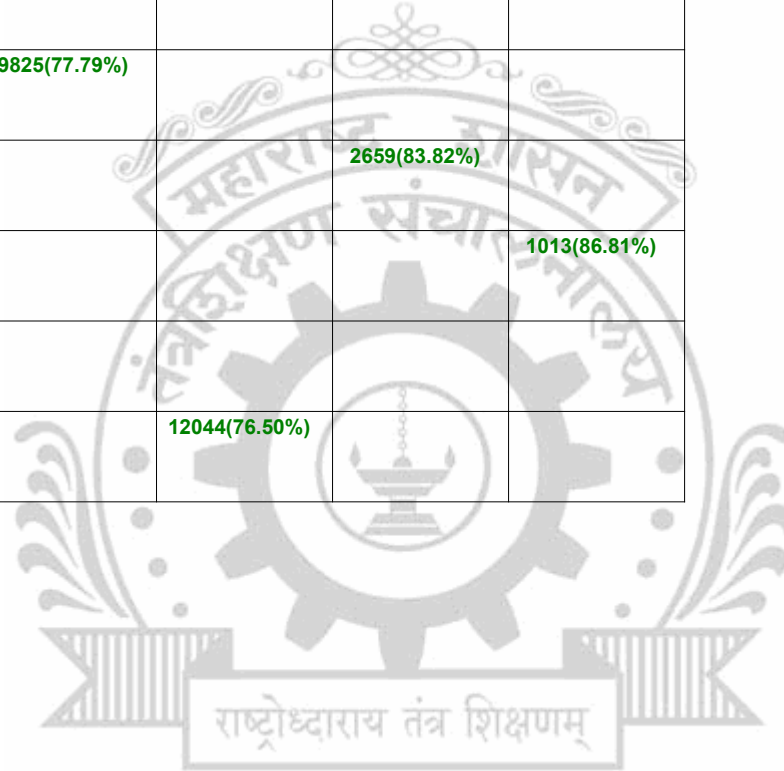

EN - 5004 Government College of Engineering, Jalgaon

Choice Code : 500461210 Course Name : Mechanical Engineering

Sub Group : 401

		OPEN	SC	ST	VJDT	NT-D	OBC
GOPEN	SubGroup	708(87.82%)					777(87.58%)
	MainGroup						
	OtherGroup						
GSC	SubGroup		4873(81.31%)				
	MainGroup						
	OtherGroup						
GST	SubGroup			9825(77.79%)			
	MainGroup						
	OtherGroup						
GNTD	SubGroup					2659(83.82%)	
	MainGroup						
	OtherGroup						
GOBC	SubGroup						1013(86.81%)
	MainGroup						
	OtherGroup						
LOPEN	SubGroup	3331(82.93%)					
	MainGroup						
	OtherGroup						
LVJDT	SubGroup			12044(76.50%)			
	MainGroup						
	OtherGroup						

Legends: Starting character G-General, L-Ladies

Cut Off indicates the State Level General Merit Number & figures in bracket indicate merit marks.