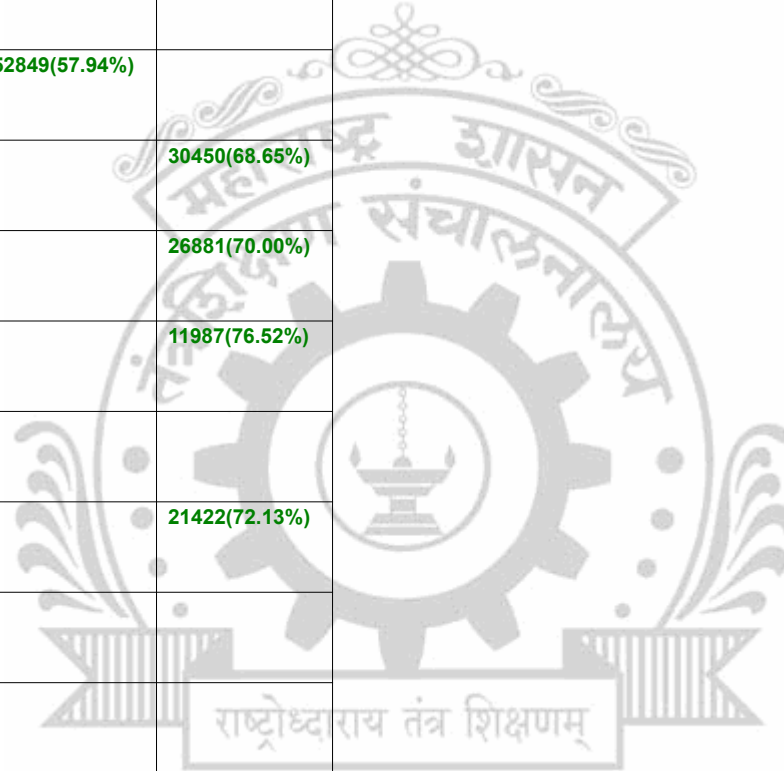

EN - 1128 Vidarbha Youth Welfare Society's, Prof Ram Meghe College of Engineering and Management, Badnera

Choice Code : 112824210 Course Name : Computer Science and Engineering

Sub Group : 301

		OPEN	SC	NT-B	OBC
GOPEN	SubGroup	15598(74.97%)			18064(73.55%)
	MainGroup				
	OtherGroup				
GSC	SubGroup		26856(70.00%)		
	MainGroup				
	OtherGroup				
GNTB	SubGroup			52849(57.94%)	
	MainGroup				
	OtherGroup				
GNTD	SubGroup				30450(68.65%)
	MainGroup				
	OtherGroup				
GOBC	SubGroup				26881(70.00%)
	MainGroup				
	OtherGroup				
LOPEN	SubGroup				11987(76.52%)
	MainGroup				
	OtherGroup				
LST	SubGroup		29796(68.90%)		
	MainGroup				
	OtherGroup				
LOBC	SubGroup				21422(72.13%)
	MainGroup				
	OtherGroup				
PWDC	SubGroup	23443(71.35%)			
	MainGroup				
	OtherGroup				
DEF	SubGroup	28009(69.55%)			
	MainGroup				
	OtherGroup				

Legends: Starting character G-General, L-Ladies

Cut Off indicates the State Level General Merit Number & figures in bracket indicate merit marks.