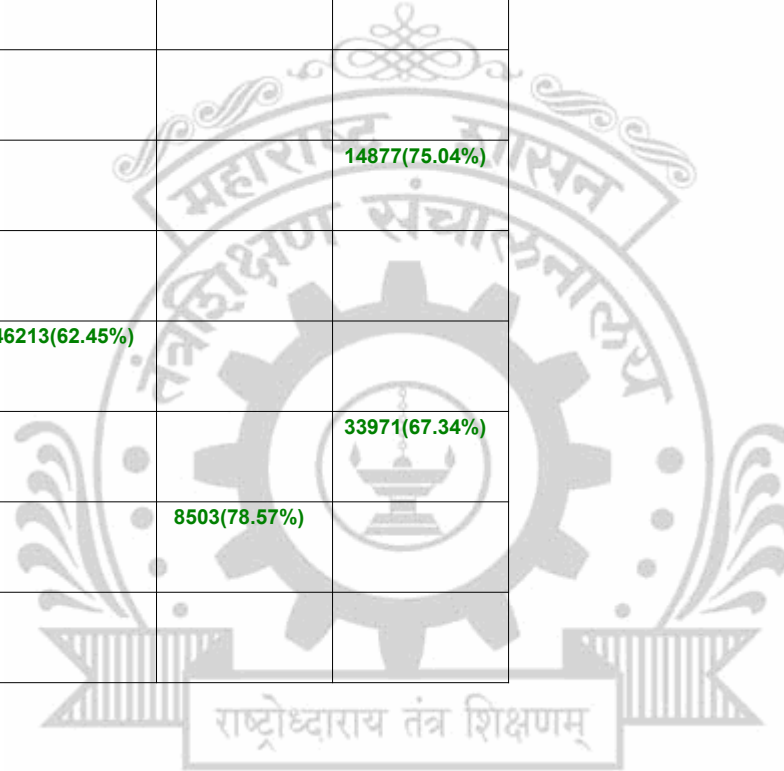

EN - 6283 Annasaheb Dange College of Engineering and Technology, Ashta, Sangli

Choice Code : 628361220 Course Name : Mechanical Engineering[Second Shift]

Sub Group : 401

		OPEN	SC	VJDT	NT-C	OBC
GOPEN	SubGroup	8066(78.87%)				
	MainGroup					
	OtherGroup					
GSC	SubGroup		31894(68.12%)			
	MainGroup					
	OtherGroup					
GST	SubGroup		38326(65.73%)			
	MainGroup					
	OtherGroup					
GOBC	SubGroup					14877(75.04%)
	MainGroup					
	OtherGroup					
LOPEN	SubGroup	23890(71.16%)				
	MainGroup					
	OtherGroup					
LVJDT	SubGroup			46213(62.45%)		
	MainGroup					
	OtherGroup					
LOBC	SubGroup					33971(67.34%)
	MainGroup					
	OtherGroup					
PWDC	SubGroup				8503(78.57%)	
	MainGroup					
	OtherGroup					
DEF	SubGroup	19426(72.96%)				
	MainGroup					
	OtherGroup					

Legends: Starting character G-General, L-Ladies

Cut Off indicates the State Level General Merit Number & figures in bracket indicate merit marks.