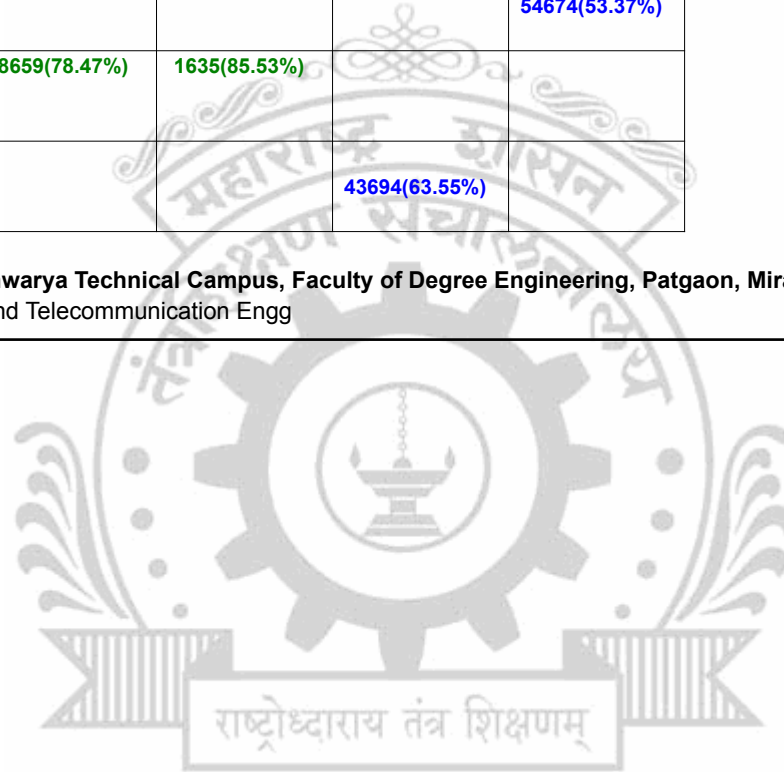

EN - 6809 Shivganga Charitable Trust, Sangli Vishveshwarya Technical Campus, Faculty of Degree Engineering, Patgaon, Miraj

Choice Code : 680929310 Course Name : Electrical Engineering

Sub Group : 304

		OPEN	SC	VJDT	NT-B	NT-C	OBC
GOPEN	SubGroup	50042(60.35%)	44336(63.29%)				
	MainGroup	53560(56.90%)					
	OtherGroup						
GOBC	SubGroup						
	MainGroup						54674(53.37%)
	OtherGroup						
LOPEN	SubGroup	18268(73.47%)		8659(78.47%)	1635(85.53%)		
	MainGroup						
	OtherGroup						
DEF	SubGroup						
	MainGroup					43694(63.55%)	
	OtherGroup						

EN - 6809 Shivganga Charitable Trust, Sangli Vishveshwarya Technical Campus, Faculty of Degree Engineering, Patgaon, Miraj

Choice Code : 680937210 Course Name : Electronics and Telecommunication Engg

Sub Group : 302

		OPEN	OBC
LOPEN	SubGroup	21361(72.17%)	
	MainGroup	20417(72.56%)	34568(67.11%)
	OtherGroup		

Legends: Starting character G-General, L-Ladies

Cut Off indicates the State Level General Merit Number & figures in bracket indicate merit marks.