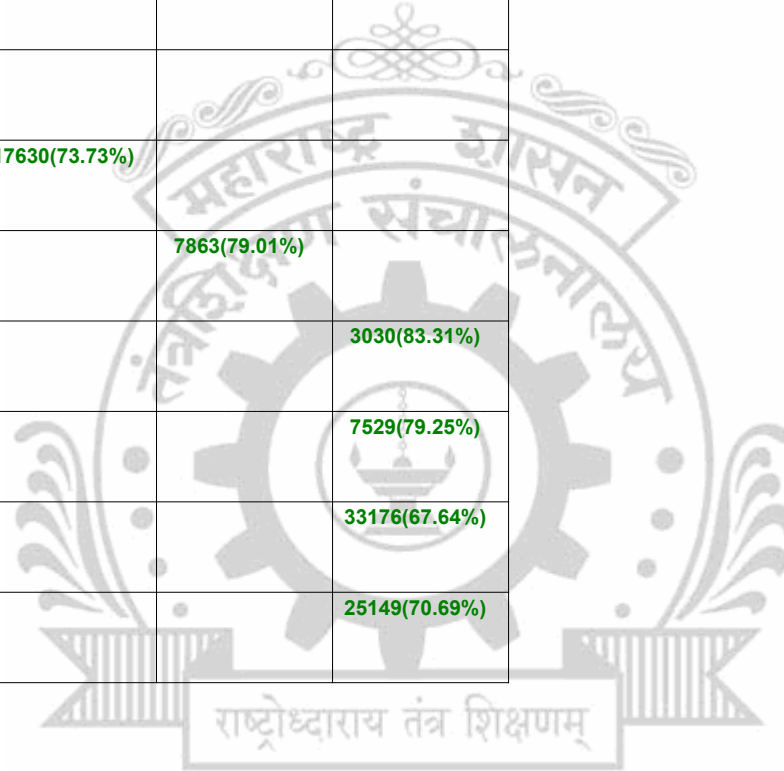

EN - 6214 K. E. Society's Rajarambapu Institute of Technology, Walwa, Sangli

Choice Code : 621460210 Course Name : Automobile Engineering

Sub Group : 401

		OPEN	SC	NT-B	NT-C	OBC
GOPEN	SubGroup	2514(84.00%)				2762(83.69%)
	MainGroup					
	OtherGroup					
GSC	SubGroup		15406(74.99%)			
	MainGroup					
	OtherGroup					
GST	SubGroup		15958(74.96%)			
	MainGroup					
	OtherGroup					
GNTB	SubGroup			17630(73.73%)		
	MainGroup					
	OtherGroup					
GNTC	SubGroup				7863(79.01%)	
	MainGroup					
	OtherGroup					
GOBC	SubGroup					3030(83.31%)
	MainGroup					
	OtherGroup					
LOPEN	SubGroup	11335(76.90%)				7529(79.25%)
	MainGroup					
	OtherGroup					
LOBC	SubGroup					33176(67.64%)
	MainGroup					
	OtherGroup					
DEF	SubGroup					25149(70.69%)
	MainGroup					
	OtherGroup					

Legends: Starting character G-General, L-Ladies

Cut Off indicates the State Level General Merit Number & figures in bracket indicate merit marks.