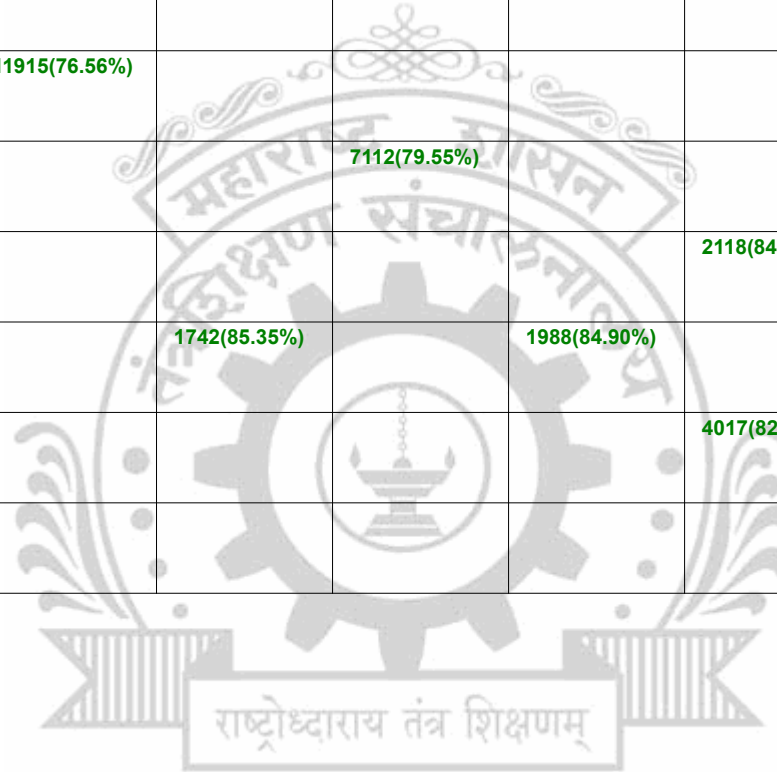

EN - 6148 MAEER's M.I.T. College of Engineering , Kothrud, Pune

Choice Code : 614819110 Course Name : Civil Engineering

Sub Group : 201

		OPEN	SC	VJDT	NT-B	NT-C	NT-D	OBC
GOPEN	SubGroup	995(86.86%)						1640(85.52%)
	MainGroup							
	OtherGroup							
GSC	SubGroup		8546(78.56%)					
	MainGroup							
	OtherGroup							
GVJDT	SubGroup			11915(76.56%)				
	MainGroup							
	OtherGroup							
GNTC	SubGroup				7112(79.55%)			
	MainGroup							
	OtherGroup							
GOBC	SubGroup							2118(84.63%)
	MainGroup							
	OtherGroup							
LOPEN	SubGroup				1742(85.35%)		1988(84.90%)	
	MainGroup							
	OtherGroup							
LOBC	SubGroup							4017(82.13%)
	MainGroup							
	OtherGroup							
DEF	SubGroup	8337(78.70%)						
	MainGroup							
	OtherGroup							

Legends: Starting character G-General, L-Ladies

Cut Off indicates the State Level General Merit Number & figures in bracket indicate merit marks.