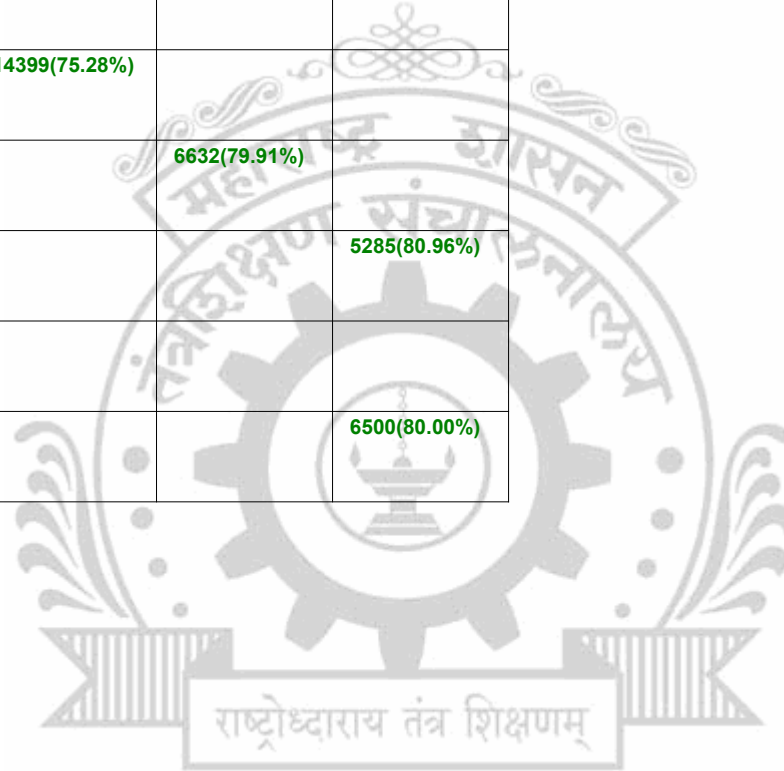

EN - 3175 M.G.M.'s College of Engineering and Technology, Kamothe, Navi Mumbai

Choice Code : 317561210 Course Name : Mechanical Engineering

Sub Group : 401

		OPEN	SC	VJDT	NT-D	OBC
GOPEN	SubGroup	3639(82.55%)				
	MainGroup					
	OtherGroup					
GSC	SubGroup		8023(78.90%)			
	MainGroup					
	OtherGroup					
GVJDT	SubGroup			14399(75.28%)		
	MainGroup					
	OtherGroup					
GNTD	SubGroup				6632(79.91%)	
	MainGroup					
	OtherGroup					
GOBC	SubGroup					5285(80.96%)
	MainGroup					
	OtherGroup					
LOPEN	SubGroup	17865(73.62%)				
	MainGroup					
	OtherGroup					
LOBC	SubGroup					6500(80.00%)
	MainGroup					
	OtherGroup					

Legends: Starting character G-General, L-Ladies

Cut Off indicates the State Level General Merit Number & figures in bracket indicate merit marks.