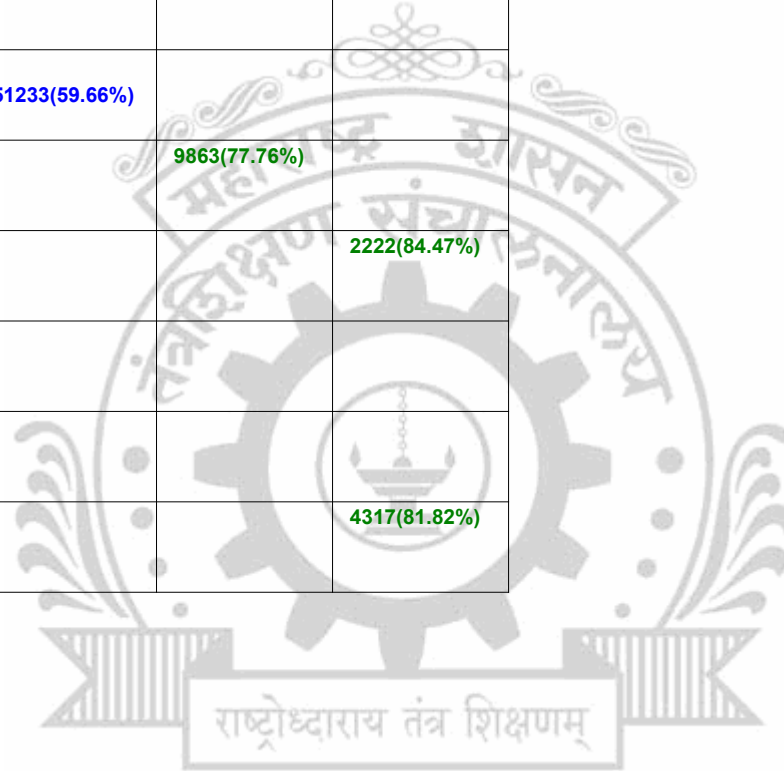

EN - 6214 K. E. Society's Rajarambapu Institute of Technology, Walwa, Sangli

Choice Code : 621429310 Course Name : Electrical Engineering

Sub Group : 304

		OPEN	SC	ST	NT-D	OBC
GOPEN	SubGroup	1607(85.59%)				865(87.24%)
	MainGroup					
	OtherGroup					
GSC	SubGroup		9564(77.94%)			
	MainGroup					
	OtherGroup					
GST	SubGroup			51233(59.66%)		
	MainGroup					
	OtherGroup					
GNTD	SubGroup				9863(77.76%)	
	MainGroup					
	OtherGroup					
GOBC	SubGroup					2222(84.47%)
	MainGroup					
	OtherGroup					
LOPEN	SubGroup	2919(83.47%)				
	MainGroup					
	OtherGroup					
LSC	SubGroup		12954(76.00%)			
	MainGroup					
	OtherGroup					
LOBC	SubGroup					4317(81.82%)
	MainGroup					
	OtherGroup					

Legends: Starting character G-General, L-Ladies

Cut Off indicates the State Level General Merit Number & figures in bracket indicate merit marks.