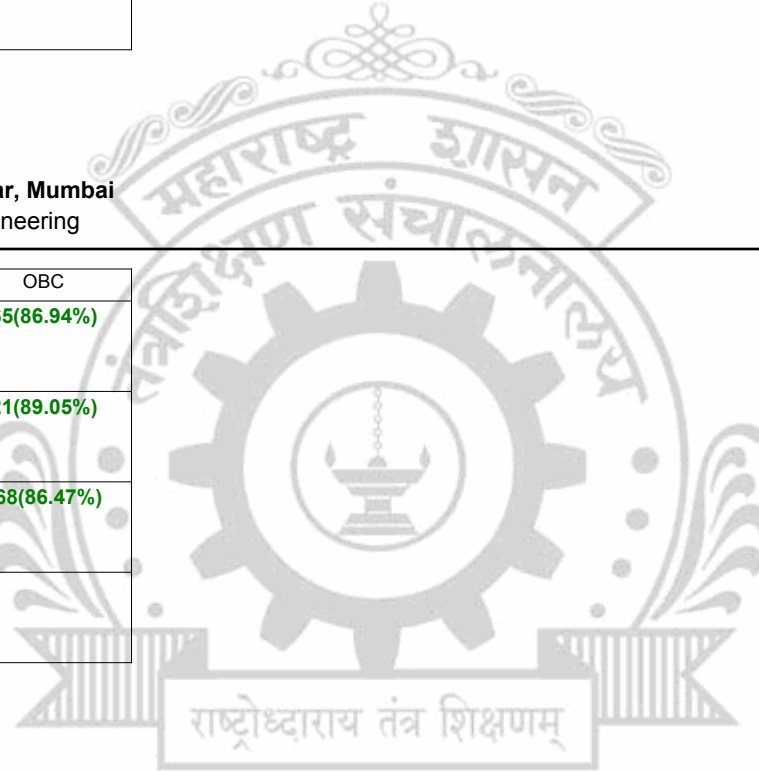

EN - 3181 K.J.Somaiya College of Engineering, Vidyavihar, Mumbai

Choice Code : 318137210 Course Name : Electronics and Telecommunication Engg

Sub Group : 302

		OPEN	NT-B	OBC
GOPEN	SubGroup	371(89.26%)	322(89.50%)	199(90.55%)
	MainGroup			
	OtherGroup			
LOPEN	SubGroup	194(90.57%)		
	MainGroup			
	OtherGroup			

EN - 3181 K.J.Somaiya College of Engineering, Vidyavihar, Mumbai

Choice Code : 318137610 Course Name : Electronics Engineering

Sub Group : 302

		OPEN	NT-B	OBC
GOPEN	SubGroup	1146(86.52%)	1020(86.80%)	965(86.94%)
	MainGroup			
	OtherGroup			
LOPEN	SubGroup	573(88.35%)		421(89.05%)
	MainGroup			
	OtherGroup			
PWDC	SubGroup			1168(86.47%)
	MainGroup			
	OtherGroup			
DEF	SubGroup	21304(72.19%)		
	MainGroup			
	OtherGroup			

Legends: Starting character G-General, L-Ladies

Cut Off indicates the State Level General Merit Number & figures in bracket indicate merit marks.