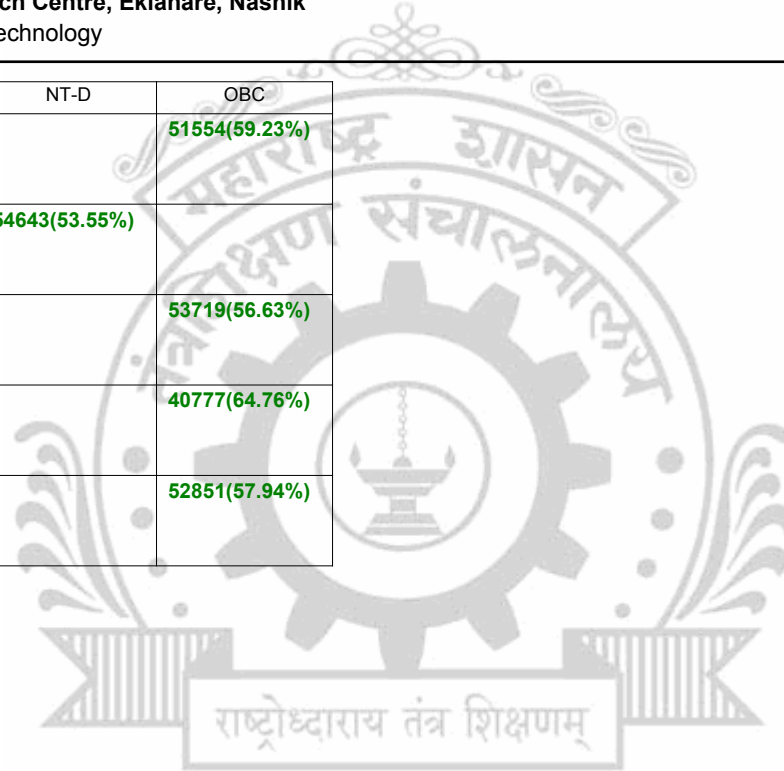

**Legends:** Starting character G-General, L-Ladies

Cut Off indicates the State Level General Merit Number &amp; figures in bracket indicate merit marks.

EN - 5177 Matoshri College of Engineering and Research Centre, Eklahare, Nashik