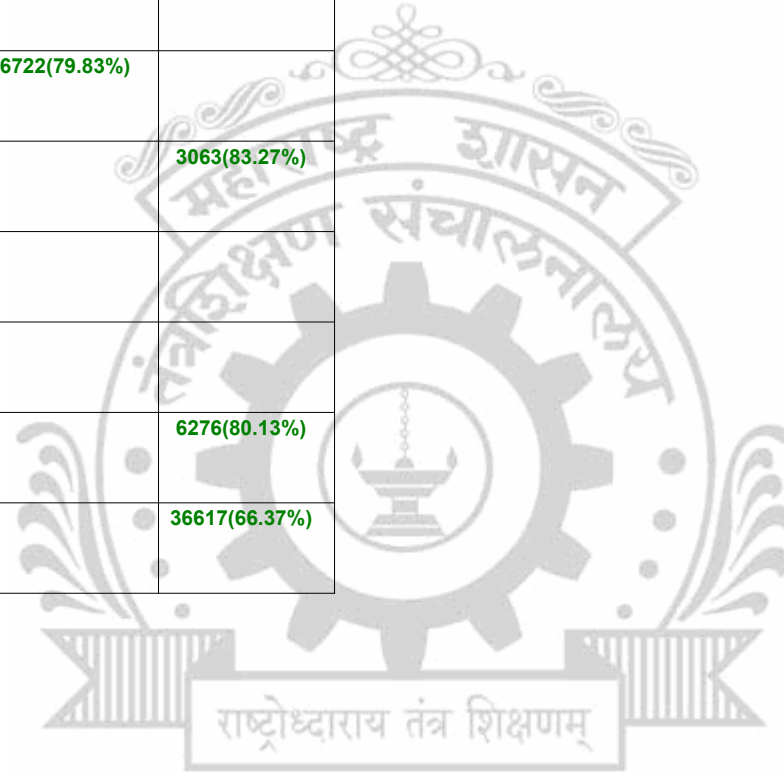

EN - 6177 Sinhgad College of Engineering, Vadgaon (BK), Pune

Choice Code : 617719120 Course Name : Civil Engineering[Second Shift]

Sub Group : 201

		OPEN	SC	VJDT	OBC
GOPEN	SubGroup	1948(84.96%)			
	MainGroup				
	OtherGroup				
GSC	SubGroup		6472(80.00%)		
	MainGroup				
	OtherGroup				
GVJDT	SubGroup			6722(79.83%)	
	MainGroup				
	OtherGroup				
GOBC	SubGroup				3063(83.27%)
	MainGroup				
	OtherGroup				
LOPEN	SubGroup	3415(82.82%)			
	MainGroup				
	OtherGroup				
LSC	SubGroup		20820(72.39%)		
	MainGroup				
	OtherGroup				
LOBC	SubGroup				6276(80.13%)
	MainGroup				
	OtherGroup				
PWDC	SubGroup				36617(66.37%)
	MainGroup				
	OtherGroup				

Legends: Starting character G-General, L-Ladies

Cut Off indicates the State Level General Merit Number & figures in bracket indicate merit marks.