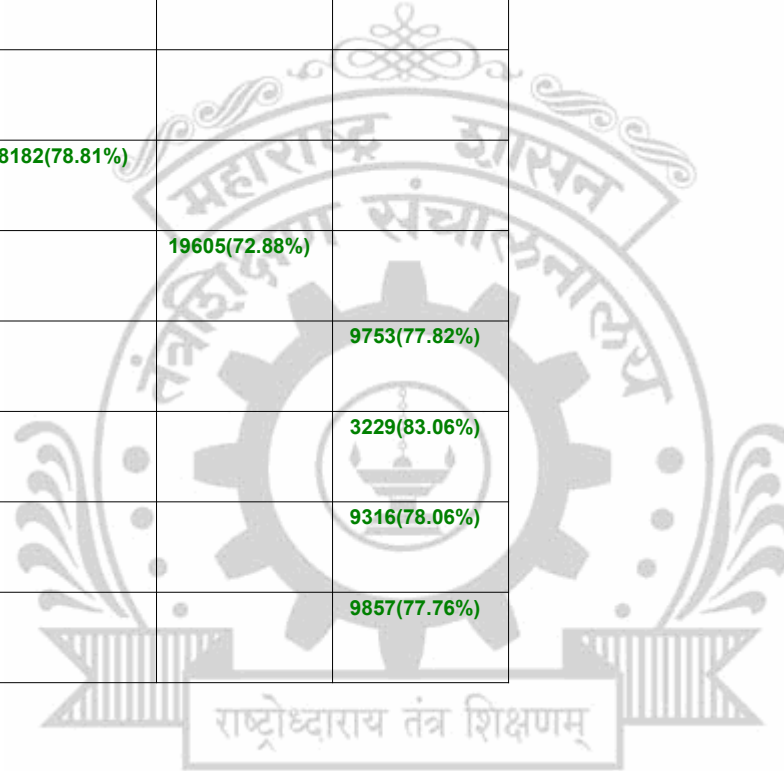

EN - 5104 Shramsadhana Bombay Trust, College of Engineering & Technology, Jalgaon

Choice Code : 510429310 Course Name : Electrical Engineering

Sub Group : 304

		SC	VJDT	NT-B	NT-C	OBC
GOPEN	SubGroup		5440(80.81%)			7789(79.06%)
	MainGroup					
	OtherGroup					
GSC	SubGroup	8424(78.65%)				
	MainGroup					
	OtherGroup					
GST	SubGroup	28720(69.29%)				
	MainGroup					
	OtherGroup					
GNTB	SubGroup			8182(78.81%)		
	MainGroup					
	OtherGroup					
GNTC	SubGroup				19605(72.88%)	
	MainGroup					
	OtherGroup					
GOBC	SubGroup					9753(77.82%)
	MainGroup					
	OtherGroup					
LOPEN	SubGroup					3229(83.06%)
	MainGroup					
	OtherGroup					
LOBC	SubGroup					9316(78.06%)
	MainGroup					
	OtherGroup					
DEF	SubGroup					9857(77.76%)
	MainGroup					
	OtherGroup					

Legends: Starting character G-General, L-Ladies

Cut Off indicates the State Level General Merit Number & figures in bracket indicate merit marks.