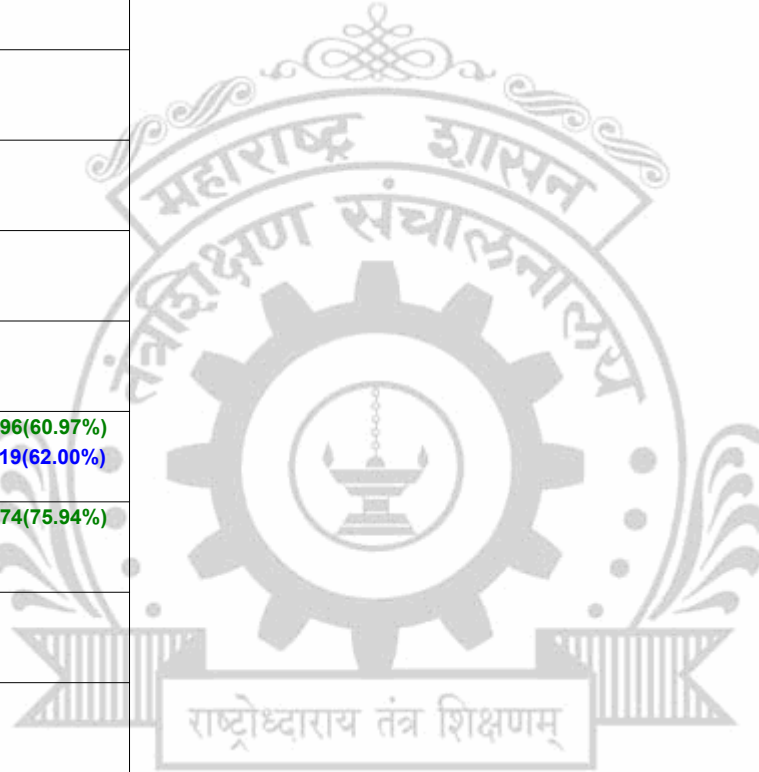

EN - 6217 Shri. Balasaheb Mane Prasarak Mandal, Group of Institutions (Integrated Campus), Wathar, Kolhapur

Choice Code : 621737210 Course Name : Electronics and Telecommunication Engg

Sub Group : 302

		OPEN	SC	OBC
GOPEN	SubGroup	32442(67.94%)		20251(72.63%)
	MainGroup			
	OtherGroup			
GSC	SubGroup	32654(67.83%)	46134(62.51%)	
	MainGroup			
	OtherGroup			
GST	SubGroup	33313(67.60%)		
	MainGroup			
	OtherGroup			
GVJDT	SubGroup	37437(66.06%)		
	MainGroup			
	OtherGroup			
GNTB	SubGroup	42686(64.00%)		
	MainGroup			
	OtherGroup			
GNTC	SubGroup	43328(63.71%)		
	MainGroup			
	OtherGroup			
GOBC	SubGroup	44415(63.26%)		49096(60.97%)
	MainGroup			47119(62.00%)
	OtherGroup			
LOPEN	SubGroup	13984(75.49%)		13074(75.94%)
	MainGroup			
	OtherGroup			
LSC	SubGroup	33139(67.66%)	30198(68.74%)	
	MainGroup			
	OtherGroup			
LST	SubGroup	35646(66.73%)		
	MainGroup			
	OtherGroup			
LVJDT	SubGroup	38968(65.49%)		
	MainGroup			
	OtherGroup			
LNTC	SubGroup	44036(63.43%)		
	MainGroup			
	OtherGroup			
LOBC	SubGroup	44553(63.20%)		37127(66.17%)
	MainGroup			
	OtherGroup			

Legends: Starting character G-General, L-Ladies

Cut Off indicates the State Level General Merit Number & figures in bracket indicate merit marks.