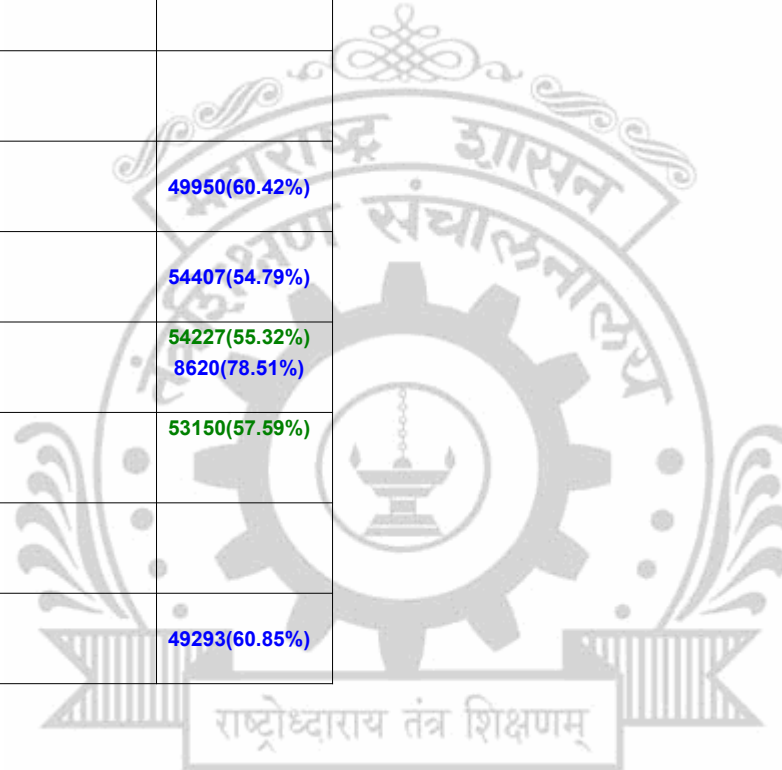

EN - 4613 Suryodaya College of Engineering & Technology, Nagpur

Choice Code : 461329310 Course Name : Electrical Engineering

Sub Group : 304

		OPEN	SC	NT-B	OBC
GOPEN	SubGroup	27923(69.59%)	48442(61.35%)	48028(61.56%)	47747(61.71%)
	MainGroup				49862(60.48%)
	OtherGroup				
GSC	SubGroup		53139(57.60%)		
	MainGroup		46701(62.24%)		
	OtherGroup				
GST	SubGroup				
	MainGroup	54001(56.00%)			
	OtherGroup				
GNTC	SubGroup				
	MainGroup				49950(60.42%)
	OtherGroup				
GNTD	SubGroup				
	MainGroup				54407(54.79%)
	OtherGroup				
GOBC	SubGroup				54227(55.32%)
	MainGroup				8620(78.51%)
	OtherGroup				
LOPEN	SubGroup		50043(60.35%)		53150(57.59%)
	MainGroup		37581(66.00%)		
	OtherGroup				
LSC	SubGroup				
	MainGroup		53622(56.79%)		
	OtherGroup				
LOBC	SubGroup				
	MainGroup				49293(60.85%)
	OtherGroup				

Legends: Starting character G-General, L-Ladies

Cut Off indicates the State Level General Merit Number & figures in bracket indicate merit marks.