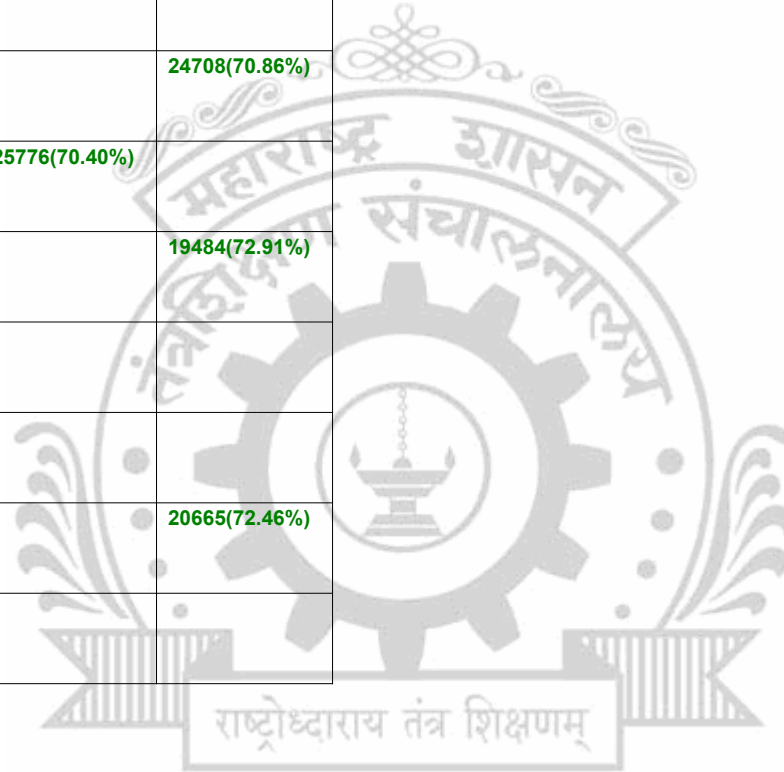

EN - 4118 Yashwant Rural Education Society's Bapurao Deshmukh Engineering College,Sevagram

Choice Code : 411837210 Course Name : Electronics and Telecommunication Engg

Sub Group : 302

		OPEN	SC	NT-C	OBC
GOPEN	SubGroup	14532(75.20%)			16307(74.34%)
	MainGroup				
	OtherGroup				
GSC	SubGroup		17410(73.83%)		
	MainGroup				
	OtherGroup				
GNTB	SubGroup				24708(70.86%)
	MainGroup				
	OtherGroup				
GNTC	SubGroup			25776(70.40%)	
	MainGroup				
	OtherGroup				
GOBC	SubGroup				19484(72.91%)
	MainGroup				
	OtherGroup				
LOPEN	SubGroup	12771(76.11%)			
	MainGroup				
	OtherGroup				
LST	SubGroup		22187(71.83%)		
	MainGroup				
	OtherGroup				
LOBC	SubGroup				20665(72.46%)
	MainGroup				
	OtherGroup				
DEF	SubGroup	48662(61.21%)			
	MainGroup				
	OtherGroup				

Legends: Starting character G-General, L-Ladies

Cut Off indicates the State Level General Merit Number & figures in bracket indicate merit marks.