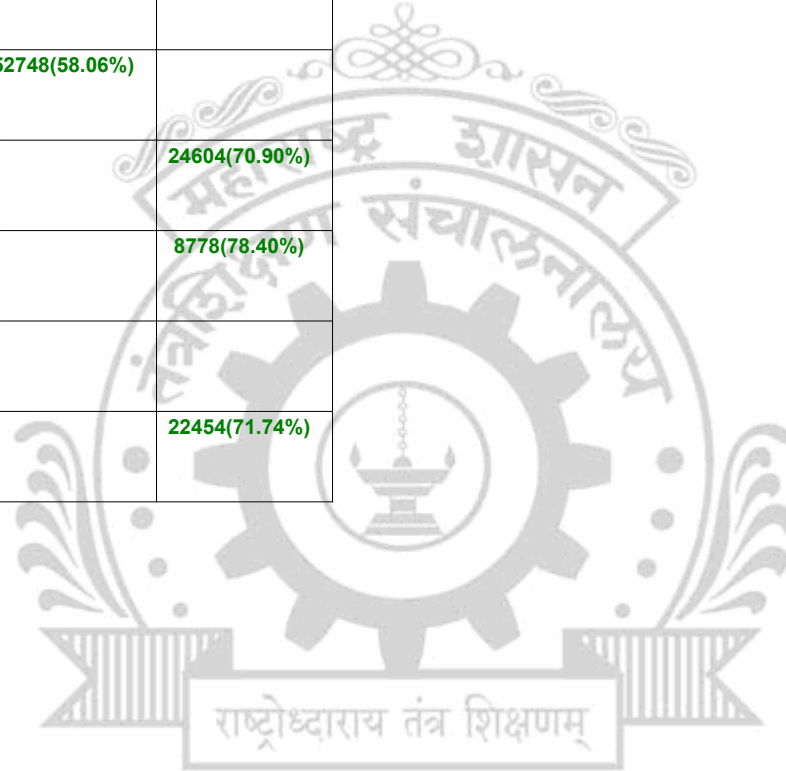

EN - 3154 Saraswati Education Society's Saraswati College of Engineering, Kharghar Navi Mumbai

Choice Code : 315424510 Course Name : Computer Engineering

Sub Group : 301

		OPEN	SC	VJDT	OBC
GOPEN	SubGroup	18365(73.42%)			17612(73.74%)
	MainGroup				
	OtherGroup				
GSC	SubGroup		24109(71.10%)		
	MainGroup				
	OtherGroup				
GVJDT	SubGroup			52748(58.06%)	
	MainGroup				
	OtherGroup				
GOBC	SubGroup				24604(70.90%)
	MainGroup				
	OtherGroup				
LOPEN	SubGroup				8778(78.40%)
	MainGroup				
	OtherGroup				
LSC	SubGroup		21667(72.06%)		
	MainGroup				
	OtherGroup				
LOBC	SubGroup				22454(71.74%)
	MainGroup				
	OtherGroup				

Legends: Starting character G-General, L-Ladies

Cut Off indicates the State Level General Merit Number & figures in bracket indicate merit marks.