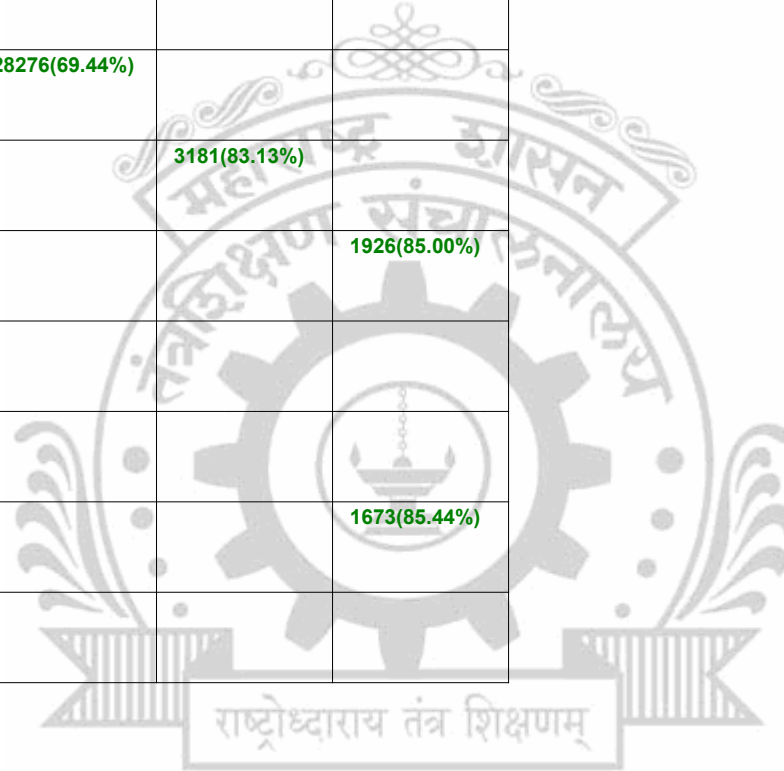

EN - 6273 Bansilal Ramnath Agarawal Charitable Trust's Vishwakarma Institute of Technology, Bibwewadi, Pune

Choice Code : 627324520 Course Name : Computer Engineering[Second Shift]

Sub Group : 301

		OPEN	SC	ST	NT-C	OBC
GOPEN	SubGroup	1167(86.47%)				
	MainGroup					
	OtherGroup					
GSC	SubGroup		4858(81.31%)			
	MainGroup					
	OtherGroup					
GST	SubGroup			28276(69.44%)		
	MainGroup					
	OtherGroup					
GNTC	SubGroup				3181(83.13%)	
	MainGroup					
	OtherGroup					
GOBC	SubGroup					1926(85.00%)
	MainGroup					
	OtherGroup					
LOPEN	SubGroup	264(89.94%)				
	MainGroup					
	OtherGroup					
LSC	SubGroup		6132(80.25%)			
	MainGroup					
	OtherGroup					
LOBC	SubGroup					1673(85.44%)
	MainGroup					
	OtherGroup					
DEF	SubGroup	10112(77.61%)				
	MainGroup					
	OtherGroup					

Legends: Starting character G-General, L-Ladies

Cut Off indicates the State Level General Merit Number & figures in bracket indicate merit marks.