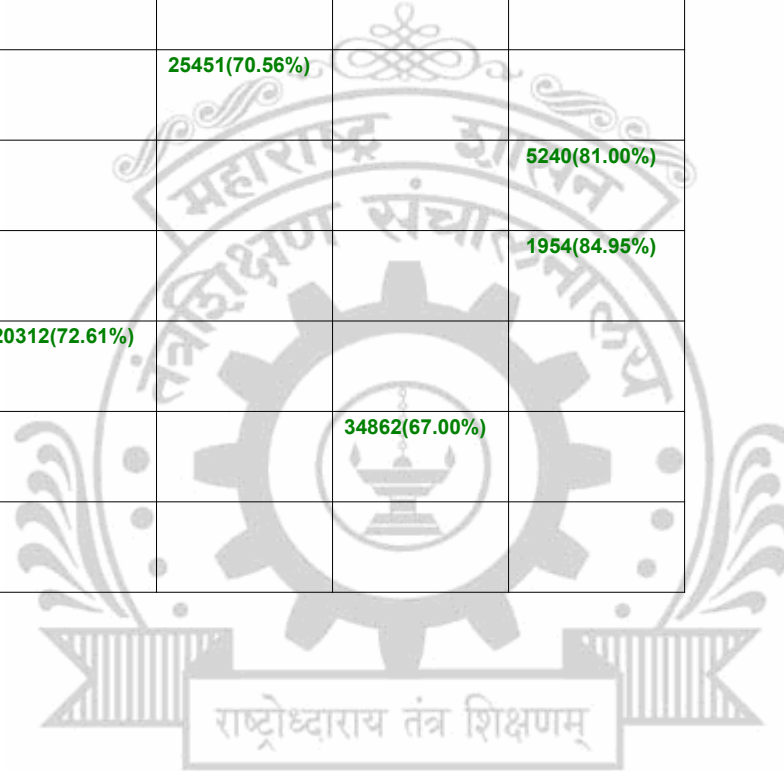

EN - 3146 Jawahar Education Society's Annasaheb Chudaman Patil College of Engineering, Kharghar

Choice Code : 314629310 Course Name : Electrical Engineering

Sub Group : 304

		OPEN	SC	ST	VJDT	NT-D	OBC
GOPEN	SubGroup	1511(85.76%)					
	MainGroup						
	OtherGroup						
GSC	SubGroup		4862(81.31%)				
	MainGroup						
	OtherGroup						
GVJDT	SubGroup				25451(70.56%)		
	MainGroup						
	OtherGroup						
GOBC	SubGroup						5240(81.00%)
	MainGroup						
	OtherGroup						
LOPEN	SubGroup	2100(84.67%)					1954(84.95%)
	MainGroup						
	OtherGroup						
LST	SubGroup			20312(72.61%)			
	MainGroup						
	OtherGroup						
LNTD	SubGroup					34862(67.00%)	
	MainGroup						
	OtherGroup						
DEF	SubGroup	10295(77.50%)					
	MainGroup						
	OtherGroup						

Legends: Starting character G-General, L-Ladies

Cut Off indicates the State Level General Merit Number & figures in bracket indicate merit marks.