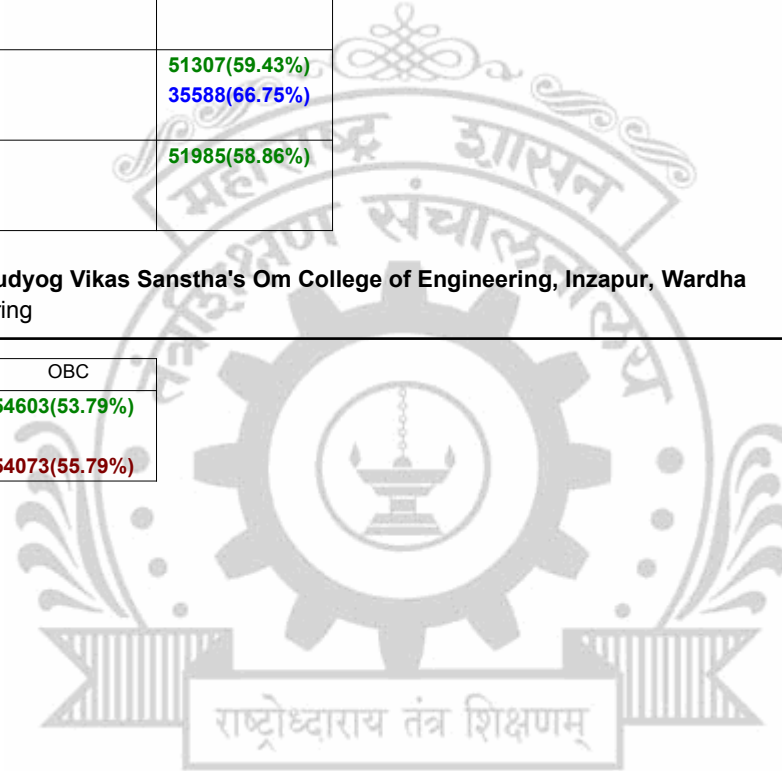

EN - 4181 Sarvasiddhanta Education Soc's Nuva College of Engineering and Technology, Nagpur

Choice Code : 418161210 Course Name : Mechanical Engineering

Sub Group : 401

		OPEN	SC	NT-B	OBC
GOPEN	SubGroup	45176(62.93%)	26945(69.97%)	34570(67.11%)	39795(65.14%)
	MainGroup				
	OtherGroup				
GSC	SubGroup		53241(57.43%)		
	MainGroup				
	OtherGroup				
GOBC	SubGroup				51307(59.43%)
	MainGroup				35588(66.75%)
	OtherGroup				
LOPEN	SubGroup	50028(60.36%)	53636(56.76%)		51985(58.86%)
	MainGroup				
	OtherGroup				

EN - 4184 Om Arunodaya Bahuuddeshiya Khadi Garmudyog Vikas Sanstha's Om College of Engineering, Inzapur, Wardha

Choice Code : 418419110 Course Name : Civil Engineering

Sub Group : 201

		SC	ST	OBC
GOPEN	SubGroup	54861(51.46%)	54000(56.00%)	54603(53.79%)
	MainGroup			
	OtherGroup	51459(59.31%)		54073(55.79%)

Legends: Starting character G-General, L-Ladies

Cut Off indicates the State Level General Merit Number & figures in bracket indicate merit marks.