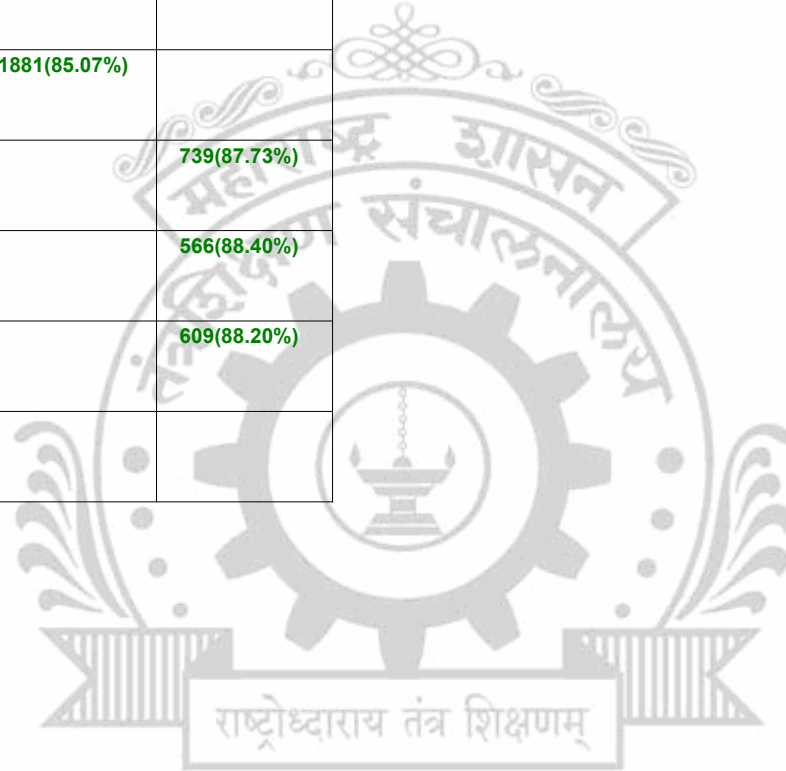

EN - 1002 Government College of Engineering, Amravati

Choice Code : 100229310 Course Name : Electrical Engineering

Sub Group : 304

		OPEN	SC	NT-B	OBC
GOPEN	SubGroup	356(89.33%)			182(90.73%)
	MainGroup				
	OtherGroup				
GSC	SubGroup		4027(82.12%)		
	MainGroup				
	OtherGroup				
GNTB	SubGroup			1881(85.07%)	
	MainGroup				
	OtherGroup				
GOBC	SubGroup				739(87.73%)
	MainGroup				
	OtherGroup				
LOPEN	SubGroup				566(88.40%)
	MainGroup				
	OtherGroup				
LOBC	SubGroup				609(88.20%)
	MainGroup				
	OtherGroup				
DEF	SubGroup		9147(78.18%)		
	MainGroup				
	OtherGroup				

Legends: Starting character G-General, L-Ladies

Cut Off indicates the State Level General Merit Number & figures in bracket indicate merit marks.