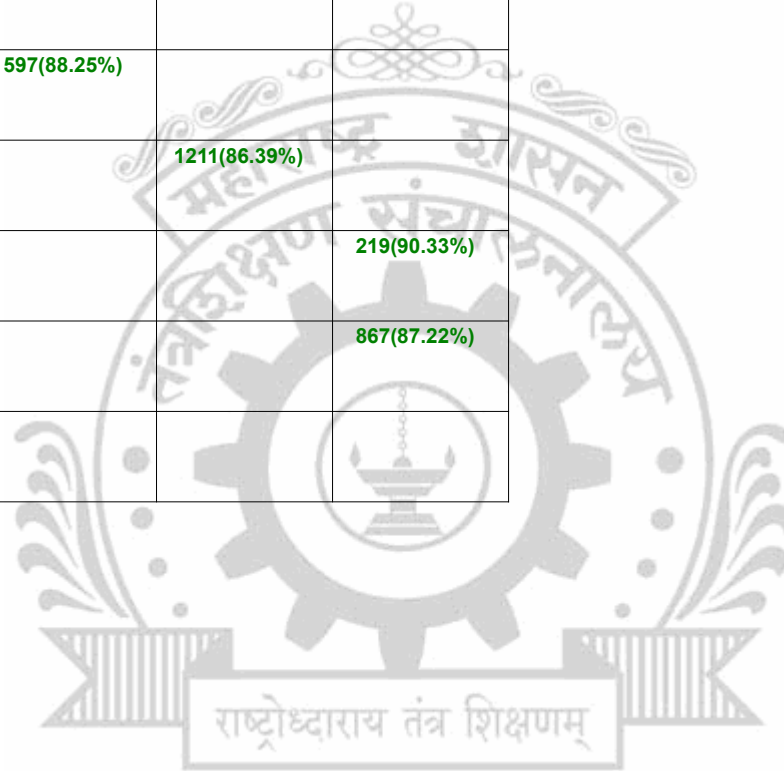

EN - 6007 Walchand College of Engineering, Sangli

Choice Code : 600761210 Course Name : Mechanical Engineering

Sub Group : 401

		OPEN	SC	NT-B	NT-D	OBC
GOPEN	SubGroup	184(90.69%)				
	MainGroup					
	OtherGroup					
GSC	SubGroup		1241(86.33%)			
	MainGroup					
	OtherGroup					
GNTB	SubGroup			597(88.25%)		
	MainGroup					
	OtherGroup					
GNTD	SubGroup				1211(86.39%)	
	MainGroup					
	OtherGroup					
GOBC	SubGroup					219(90.33%)
	MainGroup					
	OtherGroup					
LOPEN	SubGroup					867(87.22%)
	MainGroup					
	OtherGroup					
LSC	SubGroup		2702(83.75%)			
	MainGroup					
	OtherGroup					

Legends: Starting character G-General, L-Ladies

Cut Off indicates the State Level General Merit Number & figures in bracket indicate merit marks.