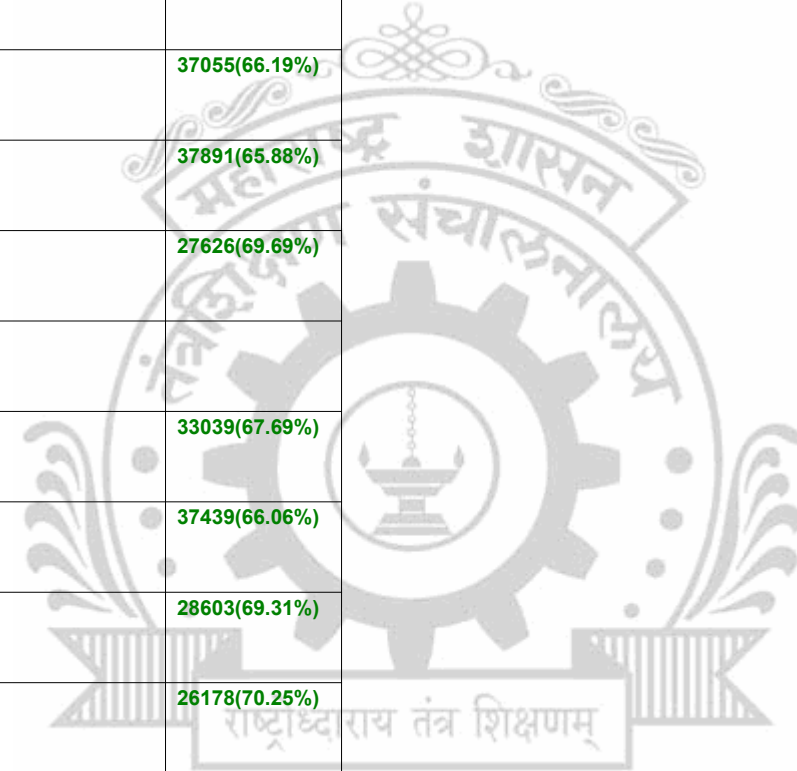

EN - 5162 Amrutvahini Sheti & Shikshan Vikas Sanstha's Amrutvahini College of Engineering, Sangamner

Choice Code : 516224610 Course Name : Information Technology

Sub Group : 301

		OPEN	ST	NT-D	OBC
GOPEN	SubGroup	21287(72.19%)			21133(72.26%)
	MainGroup				
	OtherGroup				
GSC	SubGroup			28824(69.25%)	29522(69.00%)
	MainGroup				
	OtherGroup				
GST	SubGroup		40571(64.84%)		37055(66.19%)
	MainGroup				
	OtherGroup				
GNTB	SubGroup				37891(65.88%)
	MainGroup				
	OtherGroup				
GOBC	SubGroup				27626(69.69%)
	MainGroup				
	OtherGroup				
LOPEN	SubGroup	15149(75.00%)			
	MainGroup				
	OtherGroup				
LSC	SubGroup				33039(67.69%)
	MainGroup				
	OtherGroup				
LVJDT	SubGroup				37439(66.06%)
	MainGroup				
	OtherGroup				
LNTC	SubGroup				28603(69.31%)
	MainGroup				
	OtherGroup				
LOBC	SubGroup				26178(70.25%)
	MainGroup				
	OtherGroup				
PWDC	SubGroup	21289(72.19%)			
	MainGroup				
	OtherGroup				
DEF	SubGroup	23064(71.50%)			
	MainGroup				
	OtherGroup				

Legends: Starting character G-General, L-Ladies

Cut Off indicates the State Level General Merit Number & figures in bracket indicate merit marks.