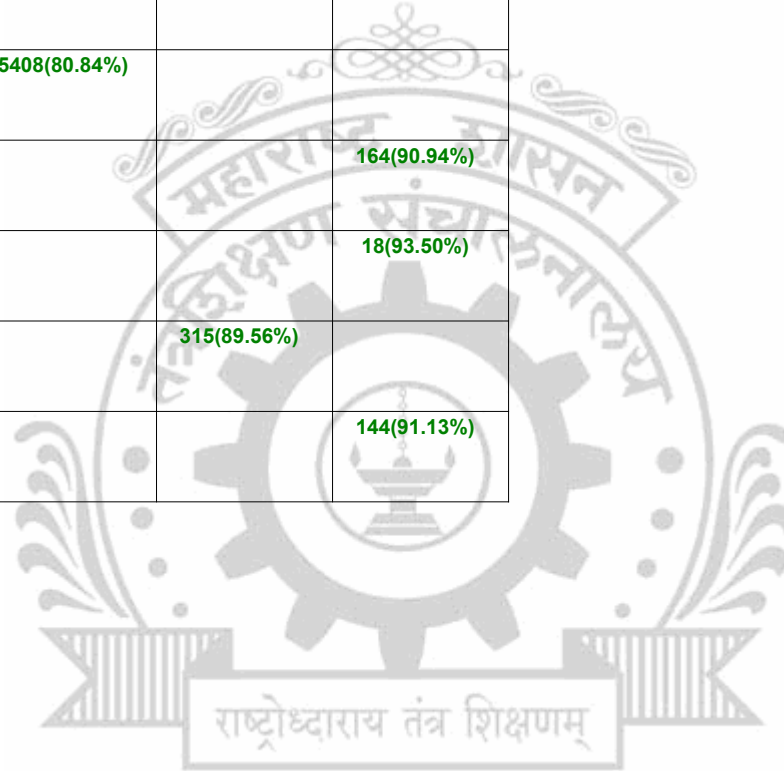

EN - 6006 College of Engineering, Pune.

Choice Code : 600624610 Course Name : Information Technology

Sub Group : 301

		OPEN	SC	ST	NT-B	OBC
GOPEN	SubGroup	138(91.16%)				143(91.13%)
	MainGroup					
	OtherGroup					
GSC	SubGroup		376(89.25%)			
	MainGroup					
	OtherGroup					
GST	SubGroup			5408(80.84%)		
	MainGroup					
	OtherGroup					
GOBC	SubGroup					164(90.94%)
	MainGroup					
	OtherGroup					
LOPEN	SubGroup	34(93.00%)				18(93.50%)
	MainGroup					
	OtherGroup					
LNTB	SubGroup				315(89.56%)	
	MainGroup					
	OtherGroup					
LOBC	SubGroup					144(91.13%)
	MainGroup					
	OtherGroup					

Legends: Starting character G-General, L-Ladies

Cut Off indicates the State Level General Merit Number & figures in bracket indicate merit marks.