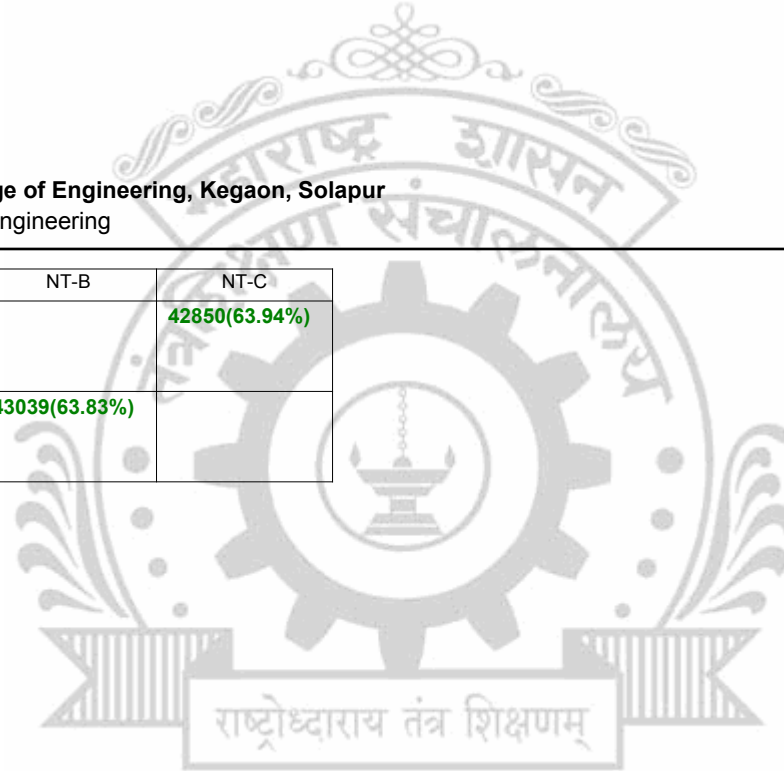

EN - 6219 KSGBS's Bharat- Ratna Indira Gandhi College of Engineering, Kegaon, Solapur

Choice Code : 621937210 Course Name : Electronics and Telecommunication Engg

Sub Group : 302

		OPEN	OBC
GOPEN	SubGroup	43597(63.60%)	52180(58.69%)
	MainGroup		
	OtherGroup		
LOPEN	SubGroup	48472(61.31%)	42119(64.23%)
	MainGroup		
	OtherGroup		

EN - 6219 KSGBS's Bharat- Ratna Indira Gandhi College of Engineering, Kegaon, Solapur

Choice Code : 621946110 Course Name : Bio Medical Engineering

Sub Group : 303

		OPEN	SC	NT-B	NT-C
GOPEN	SubGroup		40605(64.82%)		42850(63.94%)
	MainGroup				
	OtherGroup				
LOPEN	SubGroup	34010(67.33%)	44354(63.28%)	43039(63.83%)	
	MainGroup				
	OtherGroup				

Legends: Starting character G-General, L-Ladies

Cut Off indicates the State Level General Merit Number & figures in bracket indicate merit marks.