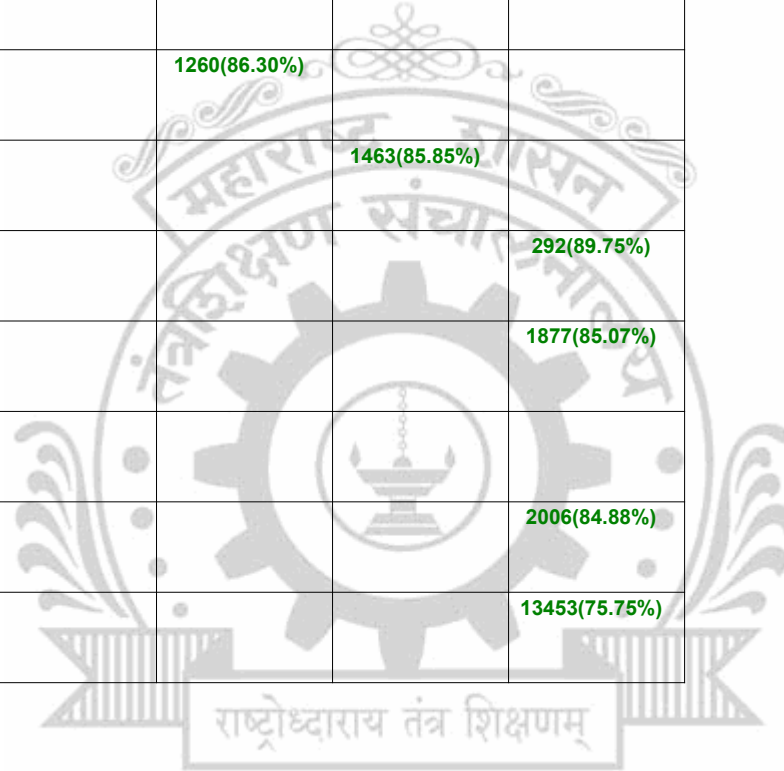

EN - 1002 Government College of Engineering, Amravati

Choice Code : 100261210 Course Name : Mechanical Engineering

Sub Group : 401

		OPEN	SC	VJDT	NT-B	NT-C	OBC
GOPEN	SubGroup			197(90.56%)			237(90.19%)
	MainGroup						
	OtherGroup						
GSC	SubGroup		1254(86.32%)				
	MainGroup						
	OtherGroup						
GNTB	SubGroup				1260(86.30%)		
	MainGroup						
	OtherGroup						
GNTC	SubGroup					1463(85.85%)	
	MainGroup						
	OtherGroup						
GOBC	SubGroup						292(89.75%)
	MainGroup						
	OtherGroup						
LOPEN	SubGroup	1519(85.75%)					1877(85.07%)
	MainGroup						
	OtherGroup						
LSC	SubGroup		3183(83.13%)				
	MainGroup						
	OtherGroup						
LOBC	SubGroup						2006(84.88%)
	MainGroup						
	OtherGroup						
PWDC	SubGroup						13453(75.75%)
	MainGroup						
	OtherGroup						

Legends: Starting character G-General, L-Ladies

Cut Off indicates the State Level General Merit Number & figures in bracket indicate merit marks.