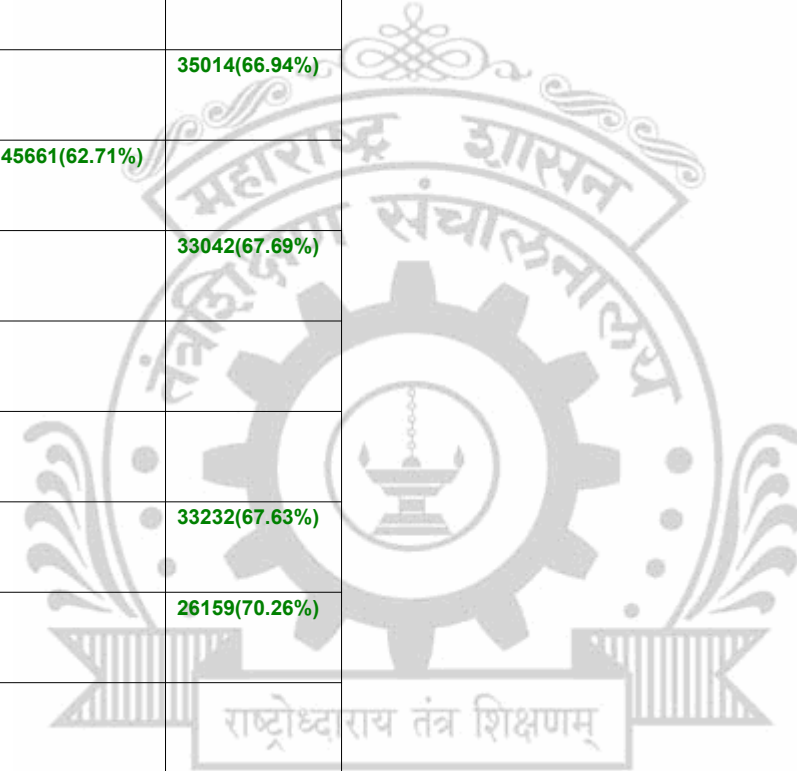

EN - 1121 Shri Hanuman Vyayam Prasarak Mandals College of Engineering & Technology, Amravati

Choice Code : 112124210 Course Name : Computer Science and Engineering

Sub Group : 301

		OPEN	SC	NT-B	OBC
GOPEN	SubGroup	19381(72.97%)		3700(82.47%)	25852(70.39%)
	MainGroup				
	OtherGroup				
GSC	SubGroup		54051(55.87%)		
	MainGroup				
	OtherGroup				
GST	SubGroup				35014(66.94%)
	MainGroup				
	OtherGroup				
GVJDT	SubGroup			45661(62.71%)	
	MainGroup				
	OtherGroup				
GOBC	SubGroup				33042(67.69%)
	MainGroup				
	OtherGroup				
LOPEN	SubGroup	5104(81.10%)			
	MainGroup				
	OtherGroup				
LSC	SubGroup		34544(67.13%)		
	MainGroup				
	OtherGroup				
LNTC	SubGroup				33232(67.63%)
	MainGroup				
	OtherGroup				
LOBC	SubGroup				26159(70.26%)
	MainGroup				
	OtherGroup				
PWDC	SubGroup	34706(67.06%)			
	MainGroup				
	OtherGroup				
DEF	SubGroup				48876(61.10%)
	MainGroup				
	OtherGroup				

Legends: Starting character G-General, L-Ladies

Cut Off indicates the State Level General Merit Number & figures in bracket indicate merit marks.