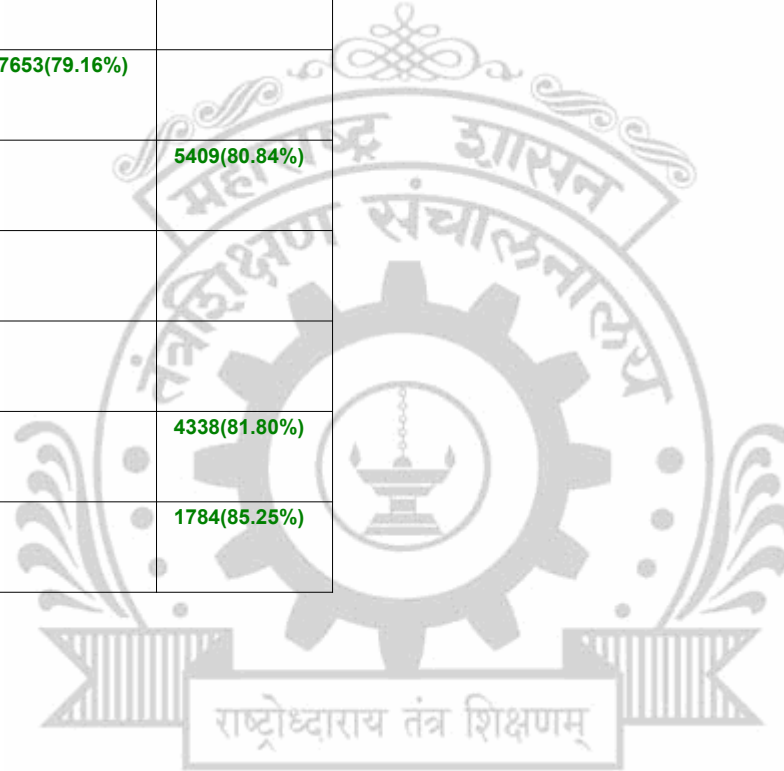

EN - 5004 Government College of Engineering, Jalgaon

Choice Code : 500424510 Course Name : Computer Engineering

Sub Group : 301

		OPEN	SC	NT-B	OBC
GOPEN	SubGroup	3721(82.45%)			2718(83.74%)
	MainGroup				
	OtherGroup				
GSC	SubGroup		12124(76.45%)		
	MainGroup				
	OtherGroup				
GNTB	SubGroup			7653(79.16%)	
	MainGroup				
	OtherGroup				
GOBC	SubGroup				5409(80.84%)
	MainGroup				
	OtherGroup				
LOPEN	SubGroup	2239(84.45%)			
	MainGroup				
	OtherGroup				
LSC	SubGroup		11464(76.84%)		
	MainGroup				
	OtherGroup				
LOBC	SubGroup				4338(81.80%)
	MainGroup				
	OtherGroup				
DEF	SubGroup				1784(85.25%)
	MainGroup				
	OtherGroup				

Legends: Starting character G-General, L-Ladies

Cut Off indicates the State Level General Merit Number & figures in bracket indicate merit marks.