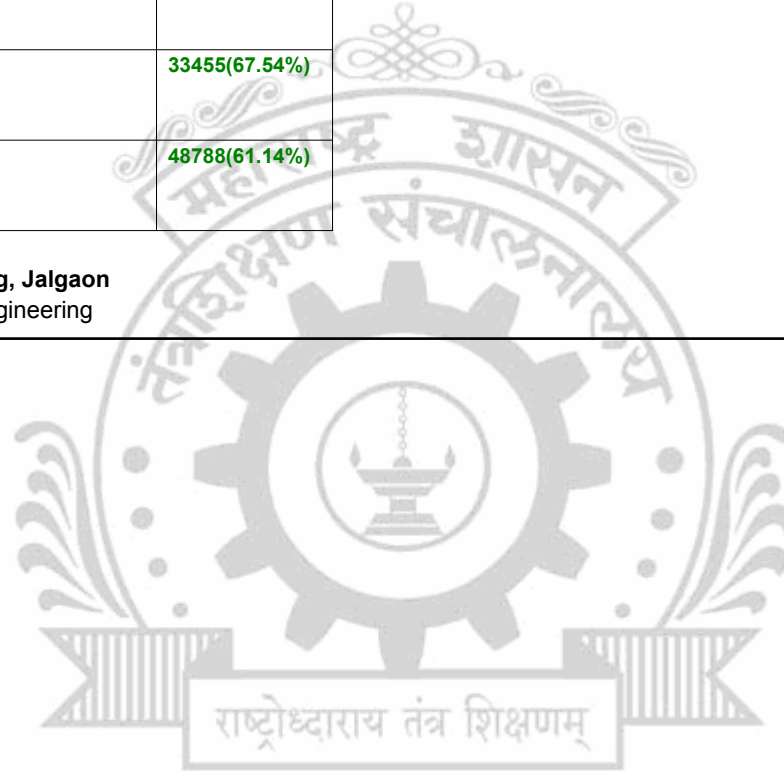

EN - 5106 K. C. E. Societys College of Engineering and Information Technology, Jalgaon

Choice Code : 510637210 Course Name : Electronics and Telecommunication Engg

Sub Group : 302

		OPEN	ST	NT-B	OBC
GOPEN	SubGroup	36781(66.30%)	46447(62.34%)	42691(64.00%)	48013(61.58%)
	MainGroup				
	OtherGroup				
GOBC	SubGroup				48997(61.03%)
	MainGroup				
	OtherGroup				
LOPEN	SubGroup				33455(67.54%)
	MainGroup				
	OtherGroup				
LOBC	SubGroup				48788(61.14%)
	MainGroup				
	OtherGroup				

EN - 5107 Shri Gulabrao Deokar College of Engineering, Jalgaon

Choice Code : 510724510 Course Name : Computer Engineering

Sub Group : 301

		OPEN	OBC
GOPEN	SubGroup	53602(56.83%)	52727(58.10%)
	MainGroup		
	OtherGroup		
LOPEN	SubGroup	47648(61.76%)	49797(60.52%)
	MainGroup		
	OtherGroup		

Legends: Starting character G-General, L-Ladies

Cut Off indicates the State Level General Merit Number & figures in bracket indicate merit marks.