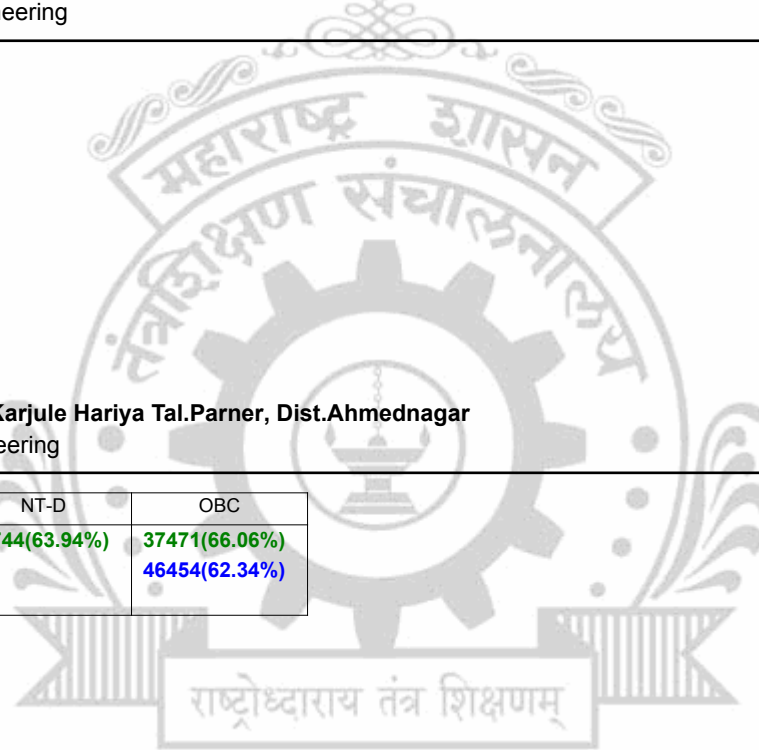

OPEN	SC	NT-C	NT-D	OBC
PWDC	SubGroup	49133(60.96%)			46370(62.39%)	
	MainGroup					
	OtherGroup					
DEF	SubGroup	50767(60.00%)				
	MainGroup					
	OtherGroup					

EN - 5409 Rajiv Gandhi College of Engineering, At Post Karjule Hariya Tal.Parner, Dist.Ahmednagar

Choice Code : 540924510 Course Name : Computer Engineering

Sub Group : 301

		OPEN
GOPEN	SubGroup	3451(82.77%)
	MainGroup	
	OtherGroup	

EN - 5409 Rajiv Gandhi College of Engineering, At Post Karjule Hariya Tal.Parner, Dist.Ahmednagar

Choice Code : 540929310 Course Name : Electrical Engineering

Sub Group : 304

		OPEN	SC	NT-D	OBC
GOPEN	SubGroup	49951(60.41%)		42744(63.94%)	37471(66.06%)
	MainGroup	32655(67.83%)	50359(60.15%)		46454(62.34%)
	OtherGroup				

Legends: Starting character G-General, L-Ladies

Cut Off indicates the State Level General Merit Number & figures in bracket indicate merit marks.