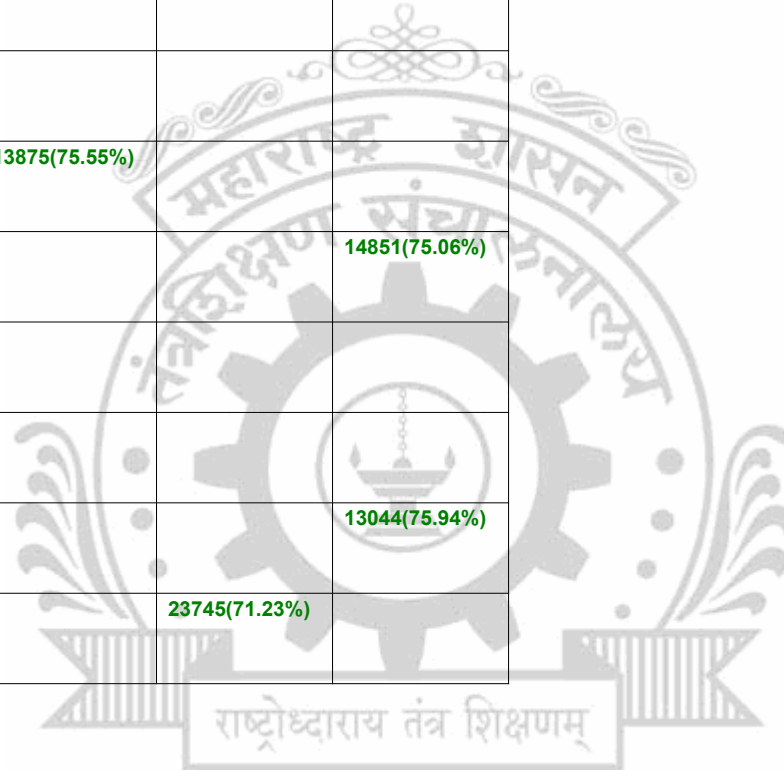

EN - 6146 MAEER's Maharashtra Academy of Engineering,Alandi, Pune

Choice Code : 614624610 Course Name : Information Technology

Sub Group : 301

		OPEN	SC	NT-C	NT-D	OBC
GOPEN	SubGroup	12382(76.31%)				
	MainGroup					
	OtherGroup					
GSC	SubGroup		22729(71.63%)			
	MainGroup					
	OtherGroup					
GST	SubGroup		28442(69.38%)			
	MainGroup					
	OtherGroup					
GNTC	SubGroup			13875(75.55%)		
	MainGroup					
	OtherGroup					
GOBC	SubGroup					14851(75.06%)
	MainGroup					
	OtherGroup					
LOPEN	SubGroup	5910(80.44%)				
	MainGroup					
	OtherGroup					
LSC	SubGroup		25088(70.69%)			
	MainGroup					
	OtherGroup					
LOBC	SubGroup					13044(75.94%)
	MainGroup					
	OtherGroup					
DEF	SubGroup			23745(71.23%)		
	MainGroup					
	OtherGroup					

Legends: Starting character G-General, L-Ladies

Cut Off indicates the State Level General Merit Number & figures in bracket indicate merit marks.