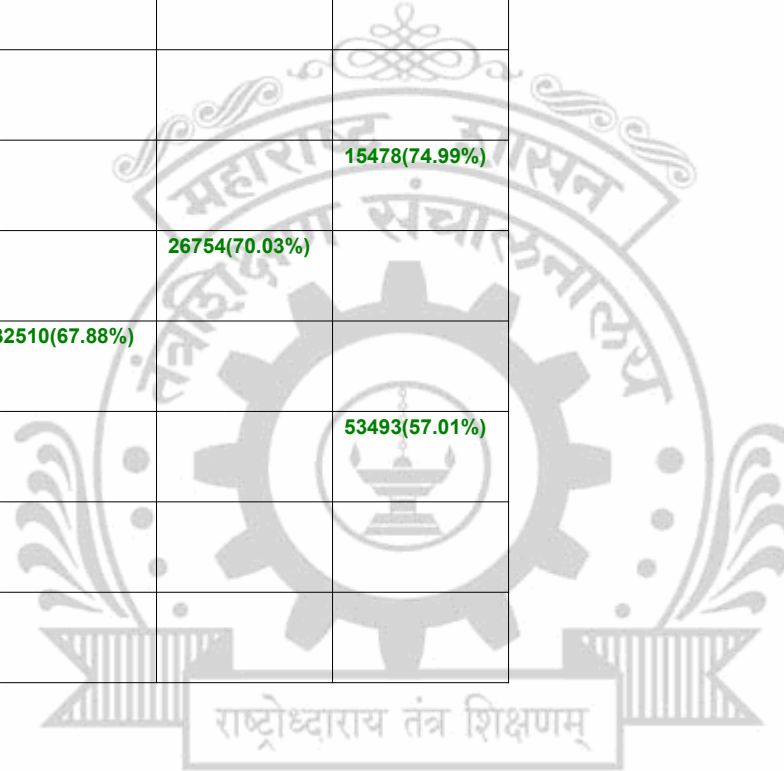

EN - 6319 Shahajirao Patil Vikas Pratishthan, S.B.Patil College of Engineering, Vangali, Tal. Indapur

Choice Code : 631961210 Course Name : Mechanical Engineering

Sub Group : 401

		OPEN	SC	NT-B	NT-D	OBC
GOPEN	SubGroup	8611(78.51%)				
	MainGroup					
	OtherGroup					
GSC	SubGroup		12899(76.06%)			
	MainGroup					
	OtherGroup					
GST	SubGroup		21032(72.30%)			
	MainGroup					
	OtherGroup					
GOBC	SubGroup					15478(74.99%)
	MainGroup					
	OtherGroup					
LOPEN	SubGroup				26754(70.03%)	
	MainGroup					
	OtherGroup					
LNTB	SubGroup			32510(67.88%)		
	MainGroup					
	OtherGroup					
LOBC	SubGroup					53493(57.01%)
	MainGroup					
	OtherGroup					
PWDC	SubGroup	8987(78.27%)				
	MainGroup					
	OtherGroup					
DEF	SubGroup	14629(75.16%)				
	MainGroup					
	OtherGroup					

Legends: Starting character G-General, L-Ladies

Cut Off indicates the State Level General Merit Number & figures in bracket indicate merit marks.