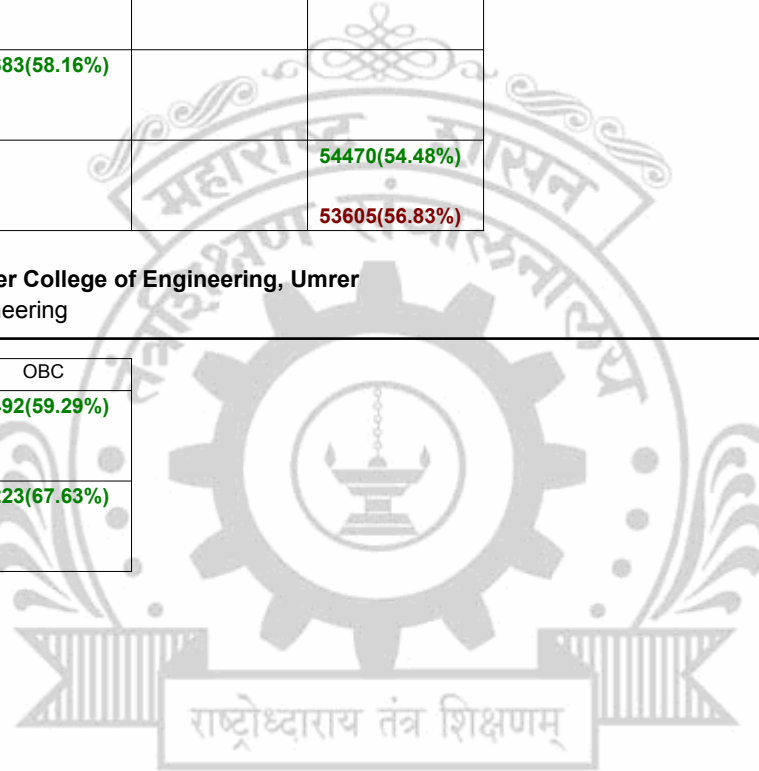

**Legends:** Starting character G-General, L-Ladies

Cut Off indicates the State Level General Merit Number &amp; figures in bracket indicate merit marks.

**EN - 4146 Backword Class Youth Relife Committee's Umrer College of Engineering, Umrer**