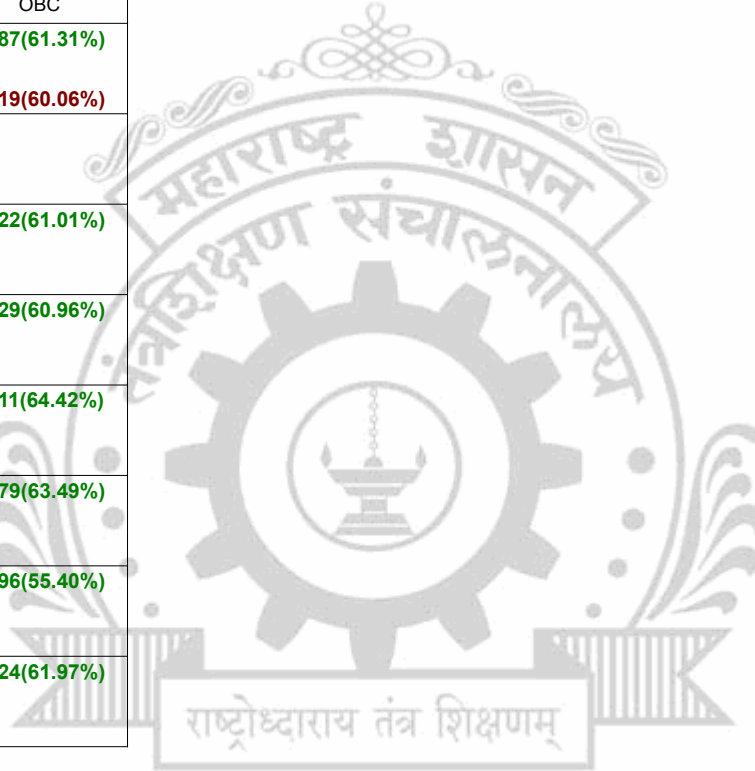

**Legends:** Starting character G-General, L-Ladies

Cut Off indicates the State Level General Merit Number &amp; figures in bracket indicate merit marks.

**EN - 5108 Nashik District Maratha Vidya Prasarak Samaj's Karmaveer Adv.Babaurao Ganpatrao Thakare College of Engineering, Nashik**