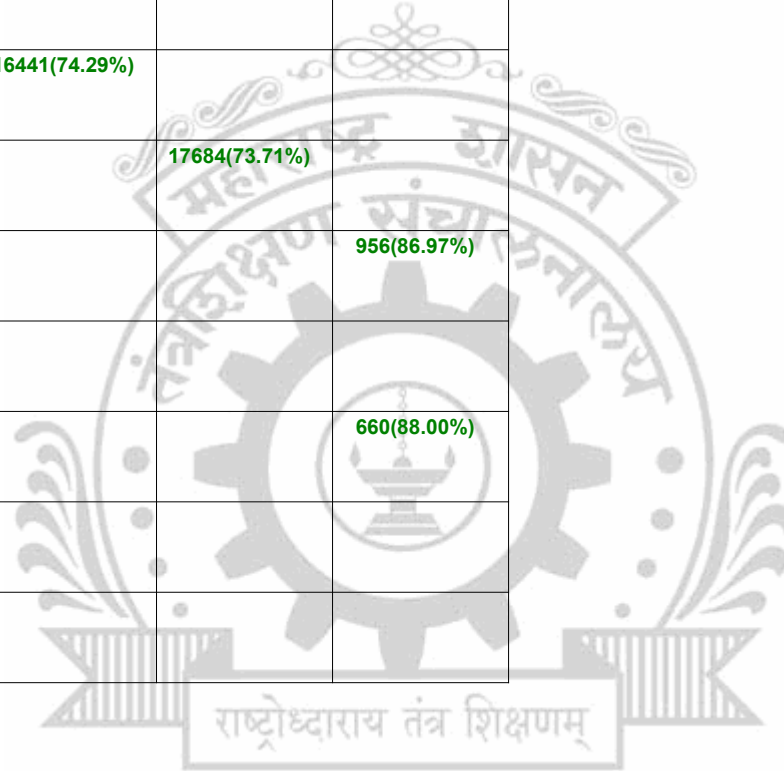

EN - 6005 Government College of Engineering, Karad

Choice Code : 600537210 Course Name : Electronics and Telecommunication Engg

Sub Group : 302

		OPEN	SC	ST	VJDT	OBC
GOPEN	SubGroup	621(88.17%)				
	MainGroup					
	OtherGroup					
GSC	SubGroup		4305(81.83%)			
	MainGroup					
	OtherGroup					
GST	SubGroup			16441(74.29%)		
	MainGroup					
	OtherGroup					
GVJDT	SubGroup				17684(73.71%)	
	MainGroup					
	OtherGroup					
GOBC	SubGroup					956(86.97%)
	MainGroup					
	OtherGroup					
LOPEN	SubGroup	121A(91.35%)				
	MainGroup					
	OtherGroup					
LOBC	SubGroup					660(88.00%)
	MainGroup					
	OtherGroup					
PWDC	SubGroup	7685(79.14%)				
	MainGroup					
	OtherGroup					
DEF	SubGroup	2082(84.69%)				
	MainGroup					
	OtherGroup					

Legends: Starting character G-General, L-Ladies

Cut Off indicates the State Level General Merit Number & figures in bracket indicate merit marks.