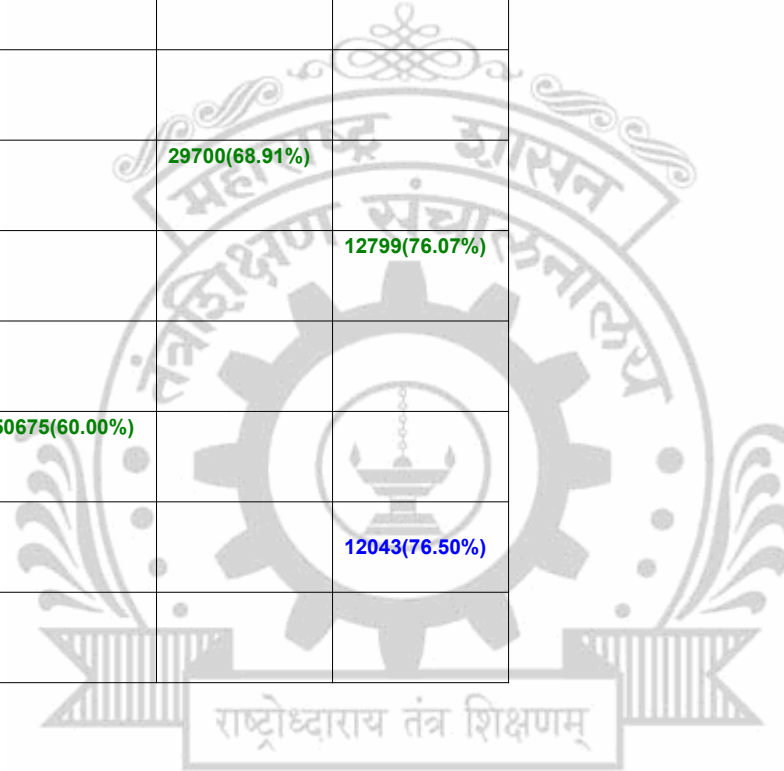

EN - 6273 Bansilal Ramnath Agarawal Charitable Trust's Vishwakarma Institute of Technology, Bibwewadi, Pune

Choice Code : 627360610 Course Name : Production Engineering

Sub Group : 402

		OPEN	SC	VJDT	NT-D	OBC
GOPEN	SubGroup	11516(76.79%)				13784(75.60%)
	MainGroup					
	OtherGroup					
GSC	SubGroup		24406(70.97%)			
	MainGroup					
	OtherGroup					
GST	SubGroup		28812(69.25%)			
	MainGroup					
	OtherGroup					
GNTD	SubGroup				29700(68.91%)	
	MainGroup					
	OtherGroup					
GOBC	SubGroup					12799(76.07%)
	MainGroup					
	OtherGroup					
LOPEN	SubGroup	3093(83.25%)				
	MainGroup					
	OtherGroup					
LVJDT	SubGroup			50675(60.00%)		
	MainGroup					
	OtherGroup					
LOBC	SubGroup					12043(76.50%)
	MainGroup					
	OtherGroup					
PWDC	SubGroup		47699(61.73%)			
	MainGroup					
	OtherGroup					

Legends: Starting character G-General, L-Ladies

Cut Off indicates the State Level General Merit Number & figures in bracket indicate merit marks.