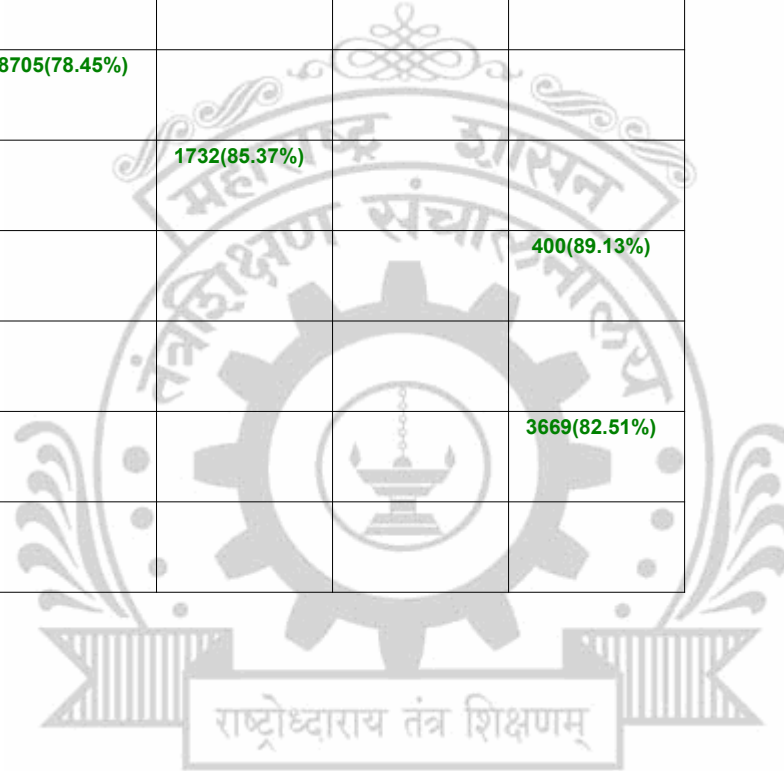

EN - 6005 Government College of Engineering, Karad

Choice Code : 600561210 Course Name : Mechanical Engineering

Sub Group : 401

		OPEN	SC	ST	NT-B	NT-C	OBC
GOPEN	SubGroup	281(89.85%)				227(90.25%)	
	MainGroup						
	OtherGroup						
GSC	SubGroup		2376(84.24%)				
	MainGroup						
	OtherGroup						
GST	SubGroup			8705(78.45%)			
	MainGroup						
	OtherGroup						
GNTB	SubGroup				1732(85.37%)		
	MainGroup						
	OtherGroup						
GOBC	SubGroup						400(89.13%)
	MainGroup						
	OtherGroup						
LOPEN	SubGroup	1434(85.91%)					
	MainGroup						
	OtherGroup						
LOBC	SubGroup						3669(82.51%)
	MainGroup						
	OtherGroup						
PWDC	SubGroup	12424(76.30%)					
	MainGroup						
	OtherGroup						

Legends: Starting character G-General, L-Ladies

Cut Off indicates the State Level General Merit Number & figures in bracket indicate merit marks.