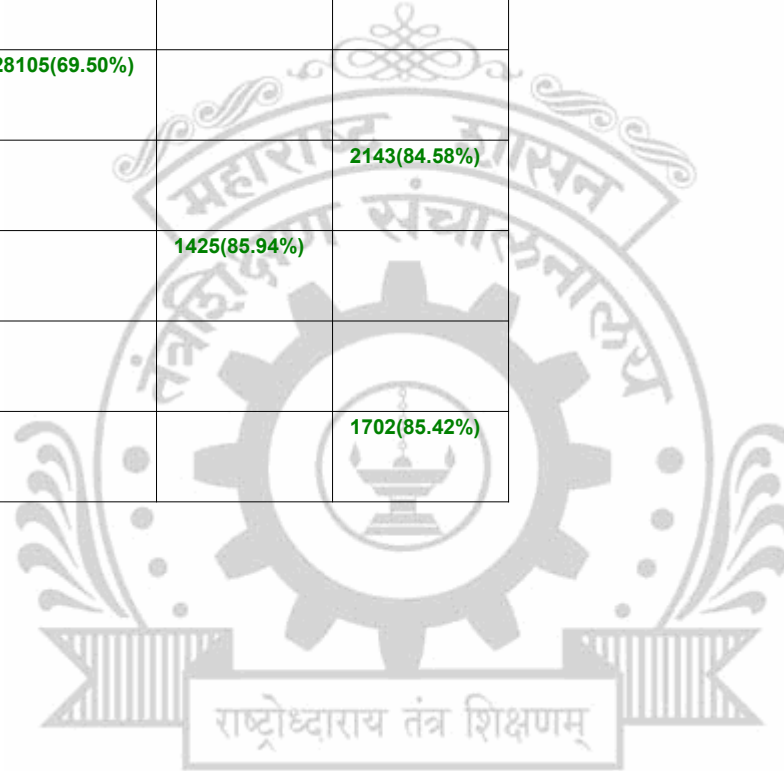

EN - 6004 Government College of Engineering, Avasari

Choice Code : 600424510 Course Name : Computer Engineering

Sub Group : 301

		OPEN	SC	ST	NT-B	OBC
GOPEN	SubGroup	1615(85.56%)	1489(85.81%)			
	MainGroup					
	OtherGroup					
GSC	SubGroup		10949(77.13%)			
	MainGroup					
	OtherGroup					
GST	SubGroup			28105(69.50%)		
	MainGroup					
	OtherGroup					
GOBC	SubGroup					2143(84.58%)
	MainGroup					
	OtherGroup					
LOPEN	SubGroup	855(87.29%)			1425(85.94%)	
	MainGroup					
	OtherGroup					
LSC	SubGroup		9887(77.75%)			
	MainGroup					
	OtherGroup					
LOBC	SubGroup					1702(85.42%)
	MainGroup					
	OtherGroup					

Legends: Starting character G-General, L-Ladies

Cut Off indicates the State Level General Merit Number & figures in bracket indicate merit marks.