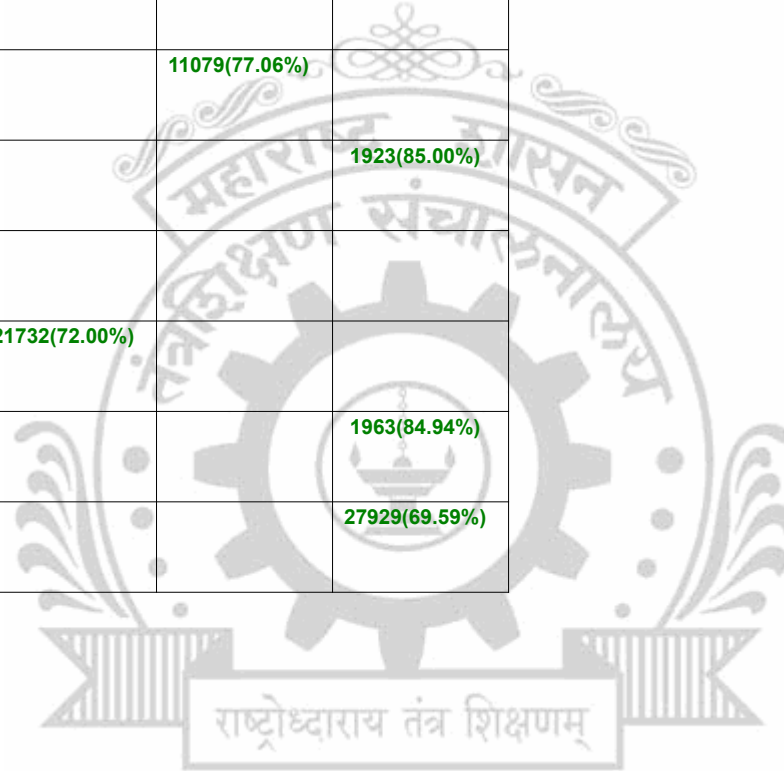

EN - 5121 K. K. Wagh Institute of Engineering Education and Research, Nashik

Choice Code : 512129320 Course Name : Electrical Engineering[Second Shift]

Sub Group : 304

		OPEN	SC	ST	VJDT	OBC
GOPEN	SubGroup	1895(85.06%)				1606(85.59%)
	MainGroup					
	OtherGroup					
GSC	SubGroup		6283(80.13%)			
	MainGroup					
	OtherGroup					
GVJDT	SubGroup				11079(77.06%)	
	MainGroup					
	OtherGroup					
GOBC	SubGroup					1923(85.00%)
	MainGroup					
	OtherGroup					
LOPEN	SubGroup	1876(85.07%)				
	MainGroup					
	OtherGroup					
LST	SubGroup			21732(72.00%)		
	MainGroup					
	OtherGroup					
PWDC	SubGroup					1963(84.94%)
	MainGroup					
	OtherGroup					
DEF	SubGroup					27929(69.59%)
	MainGroup					
	OtherGroup					

Legends: Starting character G-General, L-Ladies

Cut Off indicates the State Level General Merit Number & figures in bracket indicate merit marks.