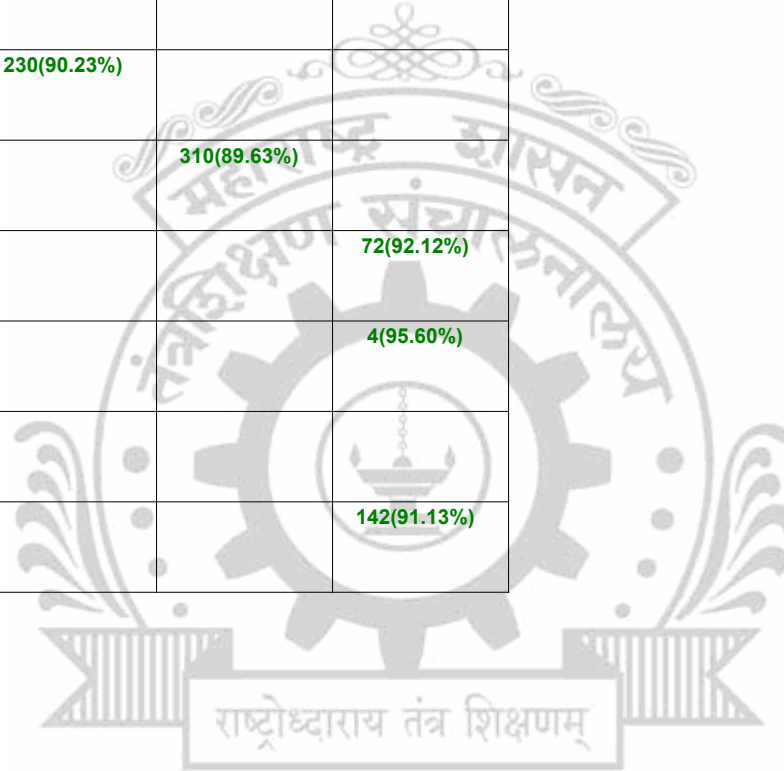

EN - 3012 Veermata Jijabai Technological Institute(VJTI), Matunga, Mumbai

Choice Code : 301237610 Course Name : Electronics Engineering

Sub Group : 302

		OPEN	SC	NT-B	NT-C	OBC
GOPEN	SubGroup	8(94.25%)	19(93.45%)			21(93.40%)
	MainGroup					
	OtherGroup					
GSC	SubGroup		83(91.95%)			
	MainGroup					
	OtherGroup					
GNTB	SubGroup			230(90.23%)		
	MainGroup					
	OtherGroup					
GNTC	SubGroup				310(89.63%)	
	MainGroup					
	OtherGroup					
GOBC	SubGroup					72(92.12%)
	MainGroup					
	OtherGroup					
LOPEN	SubGroup					4(95.60%)
	MainGroup					
	OtherGroup					
LSC	SubGroup		179(90.75%)			
	MainGroup					
	OtherGroup					
LOBC	SubGroup					142(91.13%)
	MainGroup					
	OtherGroup					

Legends: Starting character G-General, L-Ladies

Cut Off indicates the State Level General Merit Number & figures in bracket indicate merit marks.