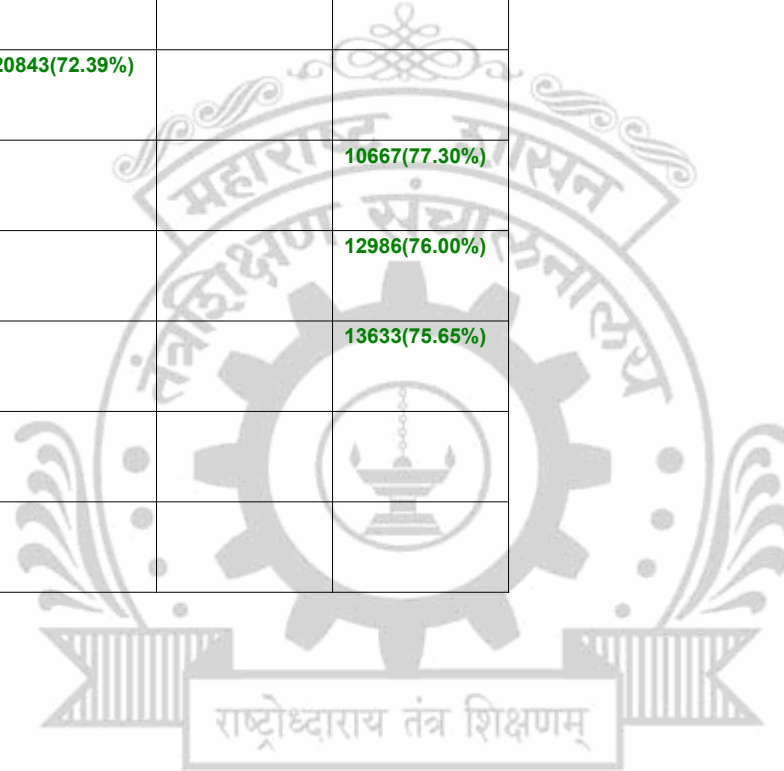

EN - 3224 Leela Education Society, G.V. Acharya Institute of Engineering and Technology, Shelu, Karjat

Choice Code : 322419110 Course Name : Civil Engineering

Sub Group : 201

		OPEN	SC	ST	NT-B	OBC
GOPEN	SubGroup	9192(78.14%)			4860(81.31%)	8073(78.87%)
	MainGroup					
	OtherGroup					
GSC	SubGroup		21552(72.10%)			
	MainGroup					
	OtherGroup					
GST	SubGroup			20843(72.39%)		
	MainGroup					
	OtherGroup					
GOBC	SubGroup					10667(77.30%)
	MainGroup					
	OtherGroup					
LOPEN	SubGroup					12986(76.00%)
	MainGroup					
	OtherGroup					
LOBC	SubGroup					13633(75.65%)
	MainGroup					
	OtherGroup					
PWDC	SubGroup	9701(77.85%)				
	MainGroup					
	OtherGroup					
DEF	SubGroup	11569(76.77%)				
	MainGroup					
	OtherGroup					

Legends: Starting character G-General, L-Ladies

Cut Off indicates the State Level General Merit Number & figures in bracket indicate merit marks.