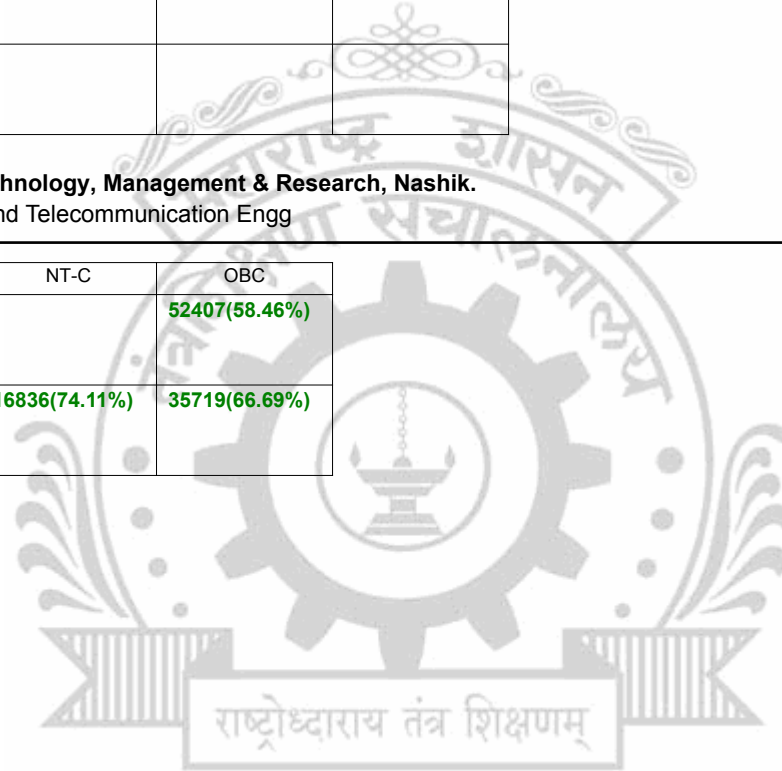

OPEN	SC	NT-C	NT-D	OBC
LNTC	SubGroup					
	MainGroup			50143(60.30%)		
	OtherGroup					
LOBC	SubGroup					52041(58.81%)
	MainGroup					
	OtherGroup					
PWDC	SubGroup	45807(62.65%)				
	MainGroup					
	OtherGroup					
DEF	SubGroup	46170(62.47%)				
	MainGroup					
	OtherGroup					

EN - 5401 Jawahar Education Society's Institute of Technology, Management & Research, Nashik.

Choice Code : 540137210 Course Name : Electronics and Telecommunication Engg

Sub Group : 302

		OPEN	SC	NT-C	OBC
GOPEN	SubGroup	54452(54.57%)	40658(64.80%)		52407(58.46%)
	MainGroup				
	OtherGroup				
LOPEN	SubGroup	38332(65.71%)		16836(74.11%)	35719(66.69%)
	MainGroup				
	OtherGroup				

Legends: Starting character G-General, L-Ladies

Cut Off indicates the State Level General Merit Number & figures in bracket indicate merit marks.