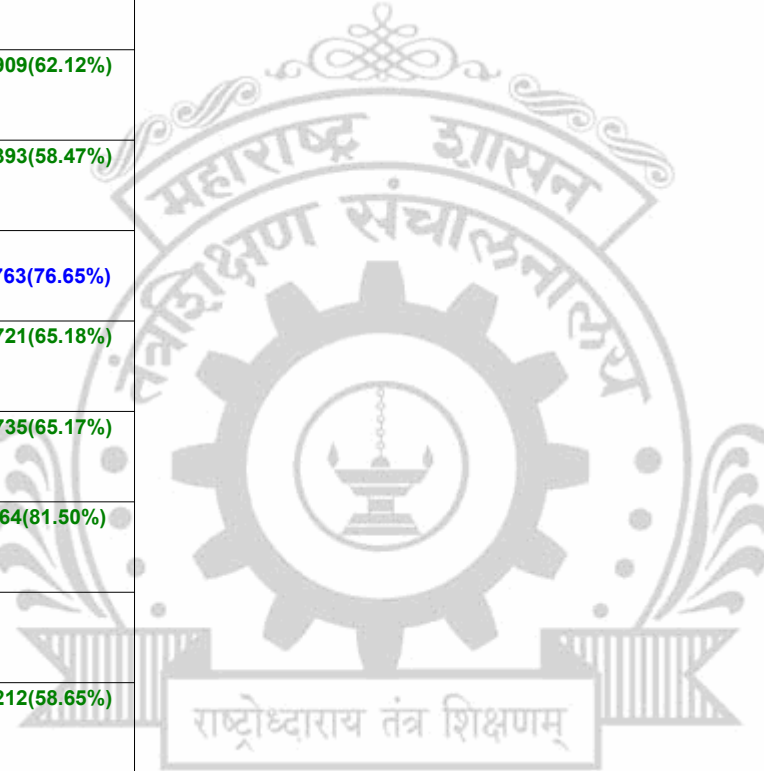

EN - 3146 Jawahar Education Society's Annasaheb Chudaman Patil College of Engineering, Kharghar

Choice Code : 314646610 Course Name : Instrumentation Engineering

Sub Group : 305

		OPEN	SC	OBC
GOPEN	SubGroup	20350(72.59%)		16896(74.08%)
	MainGroup			
	OtherGroup			
GSC	SubGroup		49715(60.58%)	
	MainGroup			
	OtherGroup		52644(58.20%)	
GST	SubGroup			46909(62.12%)
	MainGroup			
	OtherGroup			
GVJDT	SubGroup			52393(58.47%)
	MainGroup			
	OtherGroup			
GNTB	SubGroup			11763(76.65%)
	MainGroup			
	OtherGroup			
GNTD	SubGroup			39721(65.18%)
	MainGroup			
	OtherGroup			
GOBC	SubGroup			39735(65.17%)
	MainGroup			
	OtherGroup			
LOPEN	SubGroup	14978(75.00%)		4664(81.50%)
	MainGroup			
	OtherGroup			
LSC	SubGroup		35595(66.75%)	
	MainGroup			
	OtherGroup			
LST	SubGroup			52212(58.65%)
	MainGroup			
	OtherGroup			
LOBC	SubGroup			32526(67.88%)
	MainGroup			
	OtherGroup			
PWDC	SubGroup	21951(71.94%)		
	MainGroup			
	OtherGroup			
DEF	SubGroup	23432(71.35%)		
	MainGroup			
	OtherGroup			

Legends: Starting character G-General, L-Ladies

Cut Off indicates the State Level General Merit Number & figures in bracket indicate merit marks.