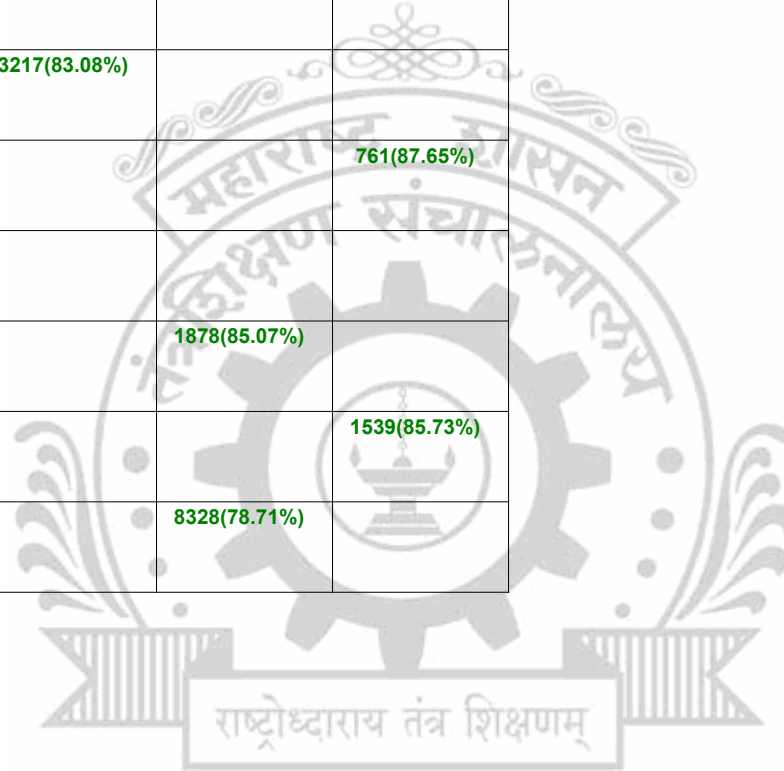

EN - 2008 Government College of Engineering, Aurangabad

Choice Code : 200829310 Course Name : Electrical Engineering

Sub Group : 304

		OPEN	SC	VJDT	NT-C	OBC
GOPEN	SubGroup	473(88.80%)				
	MainGroup					
	OtherGroup					
GSC	SubGroup		3081(83.26%)			
	MainGroup					
	OtherGroup					
GVJDT	SubGroup			3217(83.08%)		
	MainGroup					
	OtherGroup					
GOBC	SubGroup					761(87.65%)
	MainGroup					
	OtherGroup					
LOPEN	SubGroup	691(87.88%)				
	MainGroup					
	OtherGroup					
LNTC	SubGroup				1878(85.07%)	
	MainGroup					
	OtherGroup					
LOBC	SubGroup					1539(85.73%)
	MainGroup					
	OtherGroup					
DEF	SubGroup				8328(78.71%)	
	MainGroup					
	OtherGroup					

Legends: Starting character G-General, L-Ladies

Cut Off indicates the State Level General Merit Number & figures in bracket indicate merit marks.