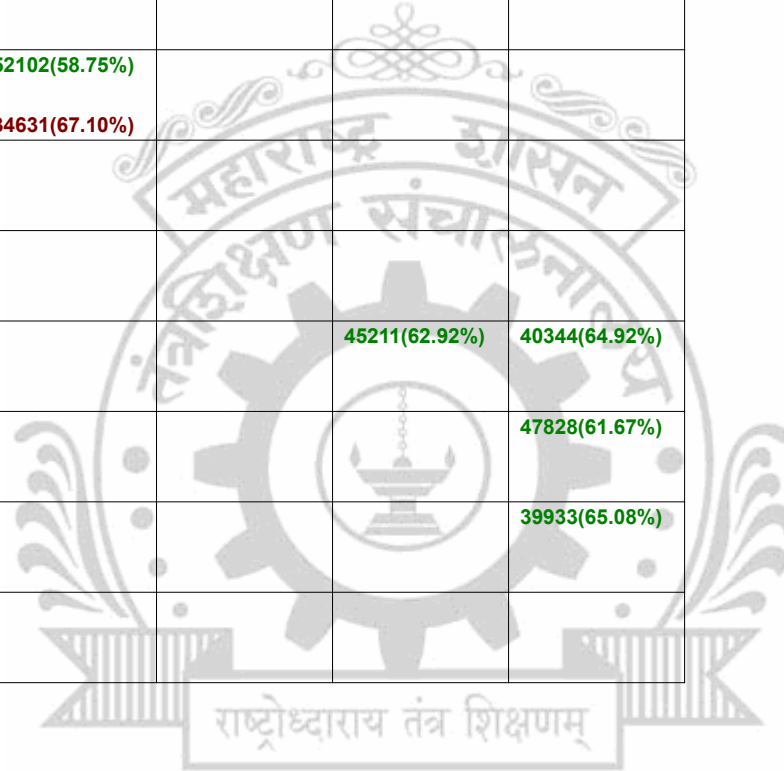

EN - 4188 Krushi Jivan Vikas Pratishthan, Ballarpur Institute of Technology, Mouza Bamni

Choice Code : 418870110 Course Name : Mining Engineering

Sub Group : 501

		OPEN	SC	ST	NT-B	NT-C	OBC
GOPEN	SubGroup	28577(69.33%)	27678(69.67%)		25988(70.33%)		27949(69.58%)
	MainGroup						
	OtherGroup						
GSC	SubGroup		37590(66.00%)				
	MainGroup						
	OtherGroup						
GST	SubGroup		38496(65.67%)	52102(58.75%)			
	MainGroup						
	OtherGroup			34631(67.10%)			
GVJDT	SubGroup		43419(63.67%)				
	MainGroup						
	OtherGroup						
GNTB	SubGroup		44439(63.25%)				
	MainGroup						
	OtherGroup						
GNTC	SubGroup					45211(62.92%)	40344(64.92%)
	MainGroup						
	OtherGroup						
GNTD	SubGroup						47828(61.67%)
	MainGroup						
	OtherGroup						
GOBC	SubGroup						39933(65.08%)
	MainGroup						
	OtherGroup						
PWDC	SubGroup	33389(67.58%)					
	MainGroup						
	OtherGroup						

Legends: Starting character G-General, L-Ladies

Cut Off indicates the State Level General Merit Number & figures in bracket indicate merit marks.