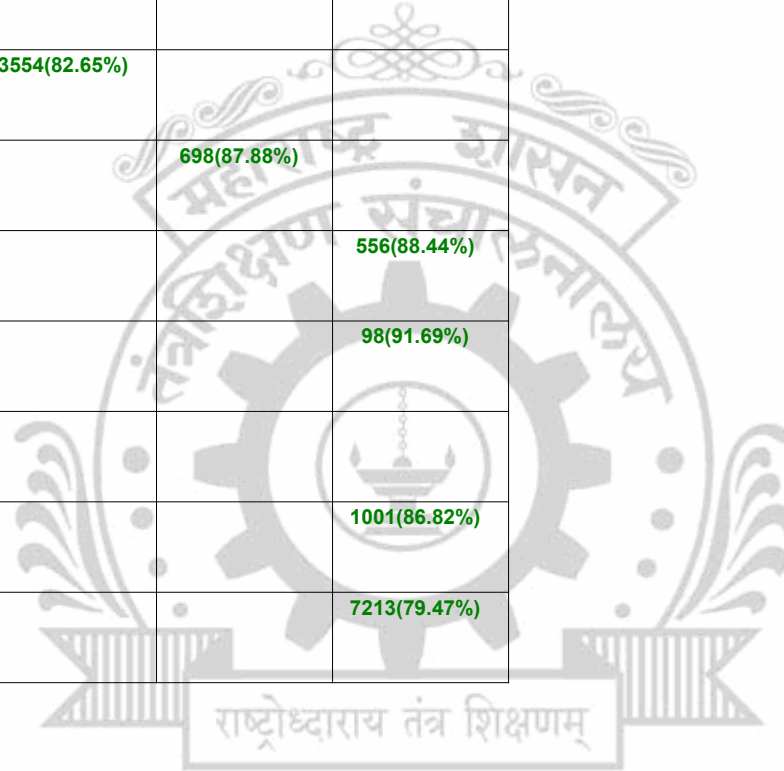

EN - 3012 Veermata Jijabai Technological Institute(VJTI), Matunga, Mumbai

Choice Code : 301229310 Course Name : Electrical Engineering

Sub Group : 304

		OPEN	SC	ST	NT-D	OBC
GOPEN	SubGroup	122(91.35%)				42(92.81%)
	MainGroup					
	OtherGroup					
GSC	SubGroup		1410(86.00%)			
	MainGroup					
	OtherGroup					
GST	SubGroup			3554(82.65%)		
	MainGroup					
	OtherGroup					
GNTD	SubGroup				698(87.88%)	
	MainGroup					
	OtherGroup					
GOBC	SubGroup					556(88.44%)
	MainGroup					
	OtherGroup					
LOPEN	SubGroup	3(96.19%)				98(91.69%)
	MainGroup					
	OtherGroup					
LSC	SubGroup		4986(81.20%)			
	MainGroup					
	OtherGroup					
LOBC	SubGroup					1001(86.82%)
	MainGroup					
	OtherGroup					
DEF	SubGroup					7213(79.47%)
	MainGroup					
	OtherGroup					

Legends: Starting character G-General, L-Ladies

Cut Off indicates the State Level General Merit Number & figures in bracket indicate merit marks.