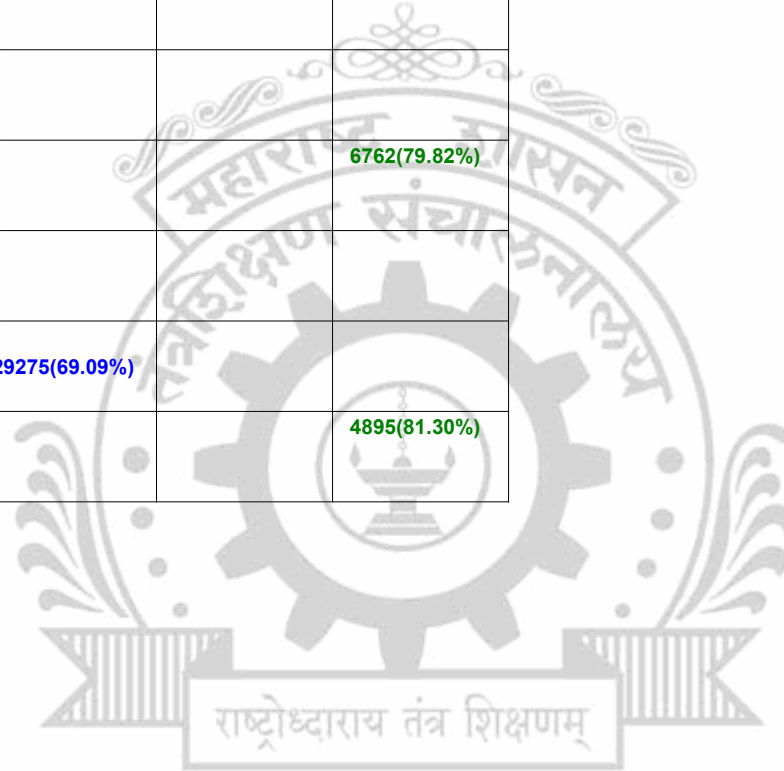

EN - 6284 Vidya Pratishthan's College of Engineering, Baramati Dist.Pune

Choice Code : 628429310 Course Name : Electrical Engineering

Sub Group : 304

		OPEN	SC	VJDT	NT-C	OBC
GOPEN	SubGroup	4074(82.06%)			4072(82.06%)	
	MainGroup					
	OtherGroup					
GSC	SubGroup		11479(76.82%)			
	MainGroup					
	OtherGroup					
GST	SubGroup		14377(75.29%)			
	MainGroup					
	OtherGroup					
GOBC	SubGroup					6762(79.82%)
	MainGroup					
	OtherGroup					
LOPEN	SubGroup	3468(82.75%)				
	MainGroup					
	OtherGroup					
LVJDT	SubGroup			29275(69.09%)		
	MainGroup					
	OtherGroup					
LOBC	SubGroup					4895(81.30%)
	MainGroup					
	OtherGroup					

Legends: Starting character G-General, L-Ladies

Cut Off indicates the State Level General Merit Number & figures in bracket indicate merit marks.