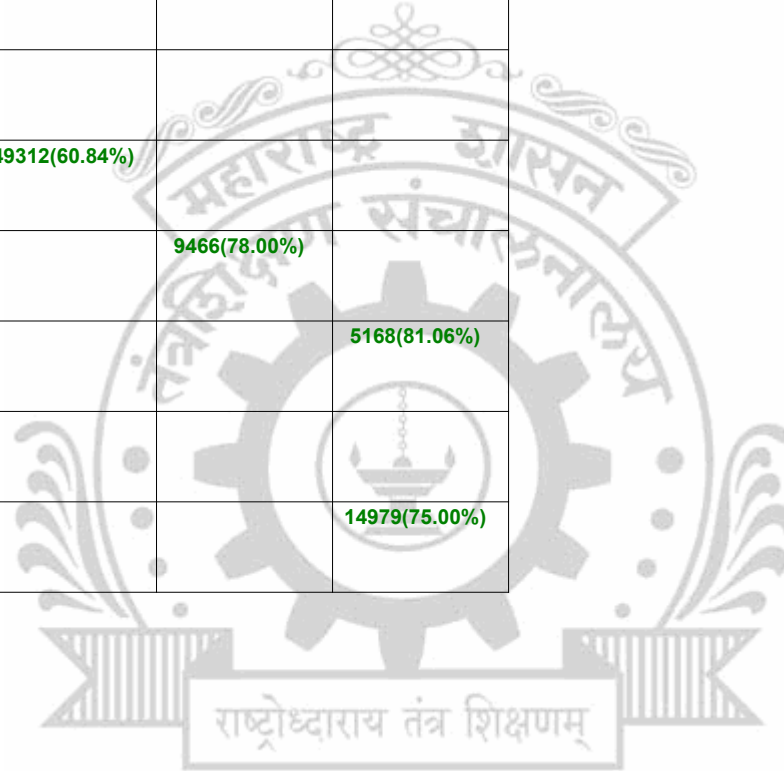

EN - 6276 MKSSS's Cummins College of Engineering for Women, Karvenagar,Pune

Choice Code : 627624610 Course Name : Information Technology

Sub Group : 301

		OPEN	SC	VJDT	NT-C	OBC
LOPEN	SubGroup	2545(84.00%)			903(87.13%)	
	MainGroup					
	OtherGroup					
LSC	SubGroup		14568(75.19%)			
	MainGroup					
	OtherGroup					
LST	SubGroup		20280(72.63%)			
	MainGroup					
	OtherGroup					
LVJDT	SubGroup			49312(60.84%)		
	MainGroup					
	OtherGroup					
LNTC	SubGroup				9466(78.00%)	
	MainGroup					
	OtherGroup					
LOBC	SubGroup					5168(81.06%)
	MainGroup					
	OtherGroup					
PWDC	SubGroup	3096(83.25%)				
	MainGroup					
	OtherGroup					
DEF	SubGroup					14979(75.00%)
	MainGroup					
	OtherGroup					

Legends: Starting character G-General, L-Ladies

Cut Off indicates the State Level General Merit Number & figures in bracket indicate merit marks.