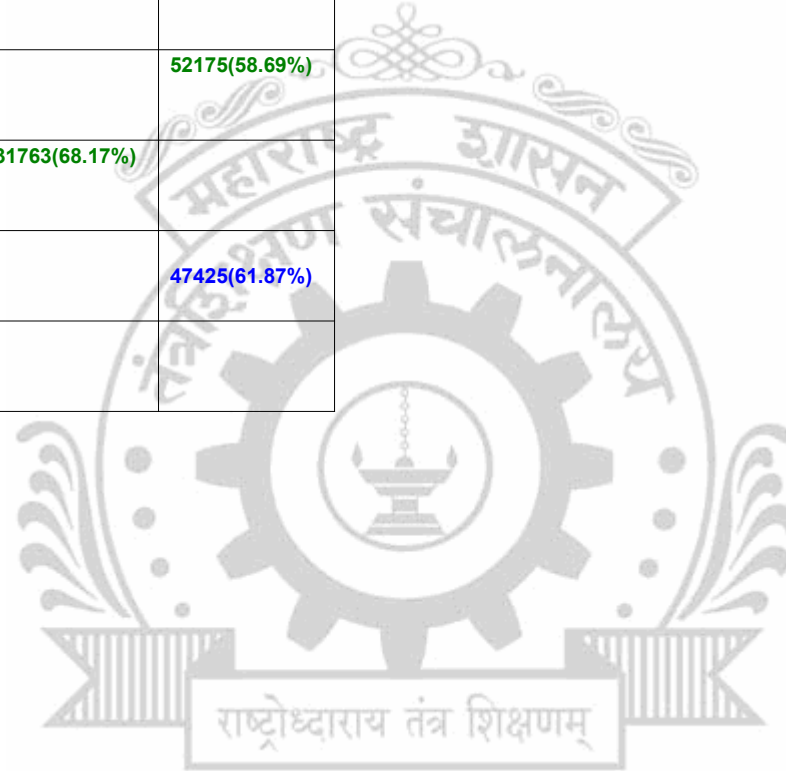

EN - 6303 G.K. Gujar Memorial Charitable Trust, Dr. Daulatrao Aher College of Engineering, Karad

Choice Code : 630337210 Course Name : Electronics and Telecommunication Engg

Sub Group : 302

		OPEN	SC	NT-C	OBC
GOPEN	SubGroup	52861(57.94%)			40803(64.74%)
	MainGroup	52914(57.87%)			
	OtherGroup				
GSC	SubGroup		49970(60.40%)		
	MainGroup				
	OtherGroup				
GOBC	SubGroup				52175(58.69%)
	MainGroup				
	OtherGroup				
LOPEN	SubGroup	52728(58.10%)	19274(73.03%)	31763(68.17%)	
	MainGroup	9860(77.76%)			
	OtherGroup				
LOBC	SubGroup				47425(61.87%)
	MainGroup				
	OtherGroup				
DEF	SubGroup	20971(72.34%)			
	MainGroup				
	OtherGroup				

Legends: Starting character G-General, L-Ladies

Cut Off indicates the State Level General Merit Number & figures in bracket indicate merit marks.