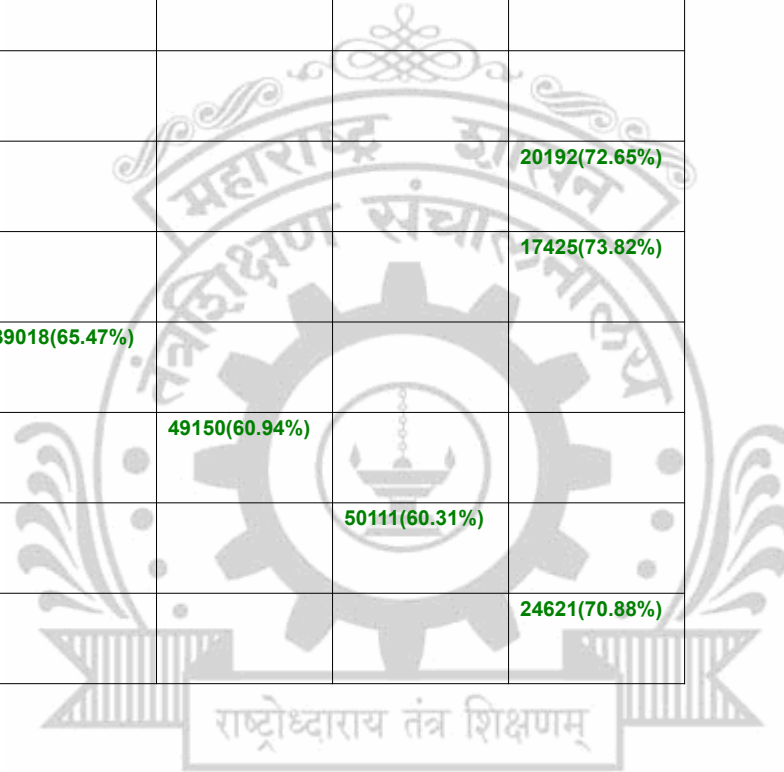

EN - 5004 Government College of Engineering, Jalgaon

Choice Code : 500446610 Course Name : Instrumentation Engineering

Sub Group : 305

		OPEN	SC	ST	VJDT	NT-D	OBC
GOPEN	SubGroup	17073(74.00%)					
	MainGroup						
	OtherGroup						
GSC	SubGroup		44078(63.41%)				
	MainGroup		12104(76.46%)				
	OtherGroup						
GST	SubGroup						
	MainGroup		22990(71.53%)				
	OtherGroup						
GOBC	SubGroup						20192(72.65%)
	MainGroup						
	OtherGroup						
LOPEN	SubGroup	22085(71.88%)					17425(73.82%)
	MainGroup						
	OtherGroup						
LST	SubGroup			39018(65.47%)			
	MainGroup						
	OtherGroup						
LVJDT	SubGroup				49150(60.94%)		
	MainGroup						
	OtherGroup						
LNTD	SubGroup					50111(60.31%)	
	MainGroup						
	OtherGroup						
LOBC	SubGroup						24621(70.88%)
	MainGroup						
	OtherGroup						

Legends: Starting character G-General, L-Ladies

Cut Off indicates the State Level General Merit Number & figures in bracket indicate merit marks.