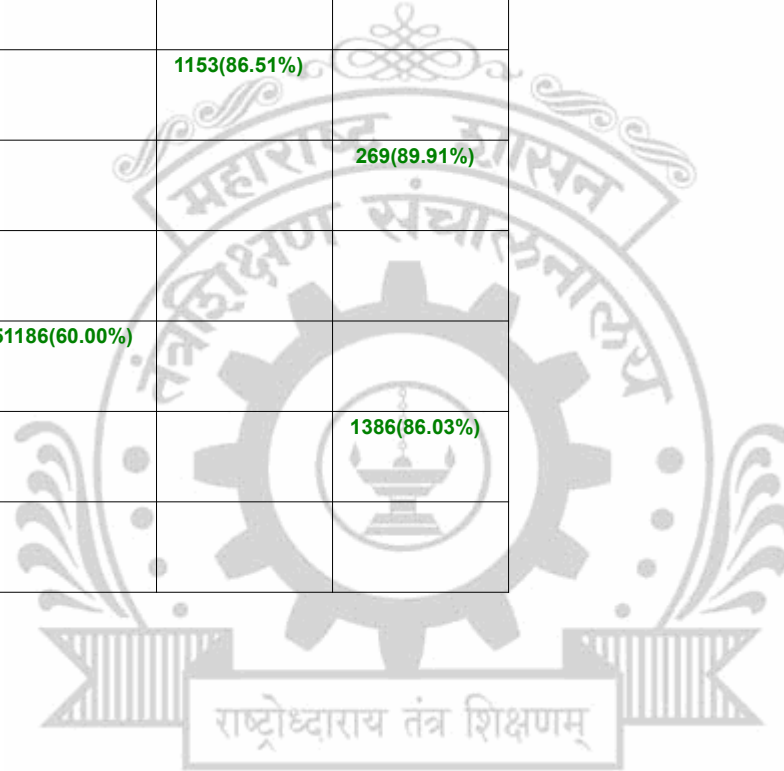

EN - 2008 Government College of Engineering, Aurangabad

Choice Code : 200861210 Course Name : Mechanical Engineering

Sub Group : 401

		OPEN	SC	ST	NT-C	OBC
GOPEN	SubGroup	249(90.03%)				225(90.26%)
	MainGroup					
	OtherGroup					
GSC	SubGroup		1270(86.27%)			
	MainGroup					
	OtherGroup					
GNTC	SubGroup				1153(86.51%)	
	MainGroup					
	OtherGroup					
GOBC	SubGroup					269(89.91%)
	MainGroup					
	OtherGroup					
LOPEN	SubGroup	1345(86.11%)				
	MainGroup					
	OtherGroup					
LST	SubGroup			51186(60.00%)		
	MainGroup					
	OtherGroup					
LOBC	SubGroup					1386(86.03%)
	MainGroup					
	OtherGroup					
PWDC	SubGroup	7484(79.28%)				
	MainGroup					
	OtherGroup					

Legends: Starting character G-General, L-Ladies

Cut Off indicates the State Level General Merit Number & figures in bracket indicate merit marks.