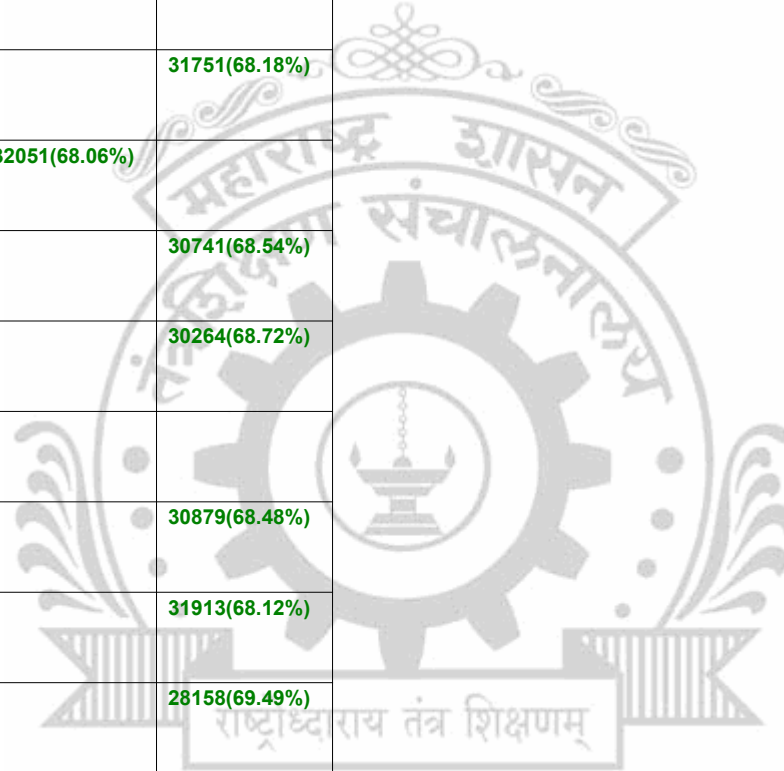

EN - 6634 KJEI's Purandar College of Engineering and Management Research, Yevalewadi, Tal-Havel

Choice Code : 663461210 Course Name : Mechanical Engineering

Sub Group : 401

		OPEN	SC	NT-C	OBC
GOPEN	SubGroup	19311(73.01%)			
	MainGroup				
	OtherGroup				
GSC	SubGroup		26305(70.21%)		
	MainGroup				
	OtherGroup				
GST	SubGroup				31751(68.18%)
	MainGroup				
	OtherGroup				
GVJDT	SubGroup			32051(68.06%)	
	MainGroup				
	OtherGroup				
GNTD	SubGroup				30741(68.54%)
	MainGroup				
	OtherGroup				
GOBC	SubGroup				30264(68.72%)
	MainGroup				
	OtherGroup				
LOPEN	SubGroup	19847(72.78%)			
	MainGroup				
	OtherGroup				
LSC	SubGroup				30879(68.48%)
	MainGroup				
	OtherGroup				
LST	SubGroup				31913(68.12%)
	MainGroup				
	OtherGroup				
LOBC	SubGroup				28158(69.49%)
	MainGroup				
	OtherGroup				
DEF	SubGroup	40967(64.66%)			
	MainGroup				
	OtherGroup				

Legends: Starting character G-General, L-Ladies

Cut Off indicates the State Level General Merit Number & figures in bracket indicate merit marks.