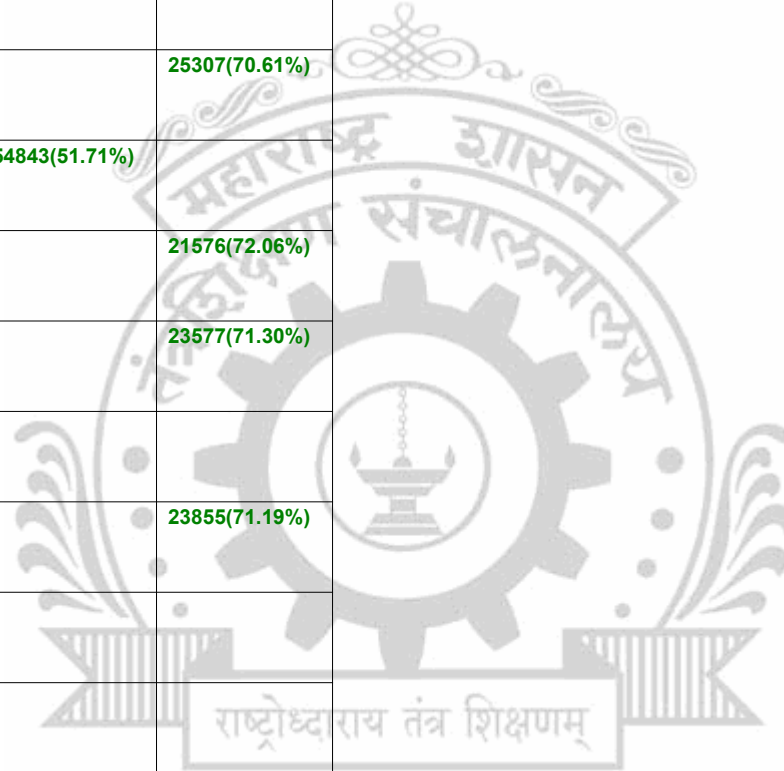

EN - 3202 Rajendra Mane College of Engineering & Technology Ambav Deorukh

Choice Code : 320260210 Course Name : Automobile Engineering

Sub Group : 401

		OPEN	SC	NT-C	OBC
GOPEN	SubGroup	24868(70.78%)			
	MainGroup				
	OtherGroup				
GSC	SubGroup		26176(70.26%)		
	MainGroup				
	OtherGroup				
GST	SubGroup				25307(70.61%)
	MainGroup				
	OtherGroup				
GNTC	SubGroup			54843(51.71%)	
	MainGroup				
	OtherGroup				
GOBC	SubGroup				21576(72.06%)
	MainGroup				
	OtherGroup				
LOPEN	SubGroup				23577(71.30%)
	MainGroup				
	OtherGroup				
LSC	SubGroup		37552(66.03%)		
	MainGroup				
	OtherGroup				
LOBC	SubGroup				23855(71.19%)
	MainGroup				
	OtherGroup				
PWDC	SubGroup	23696(71.25%)			
	MainGroup				
	OtherGroup				
DEF	SubGroup	24739(70.84%)			
	MainGroup				
	OtherGroup				

Legends: Starting character G-General, L-Ladies

Cut Off indicates the State Level General Merit Number & figures in bracket indicate merit marks.