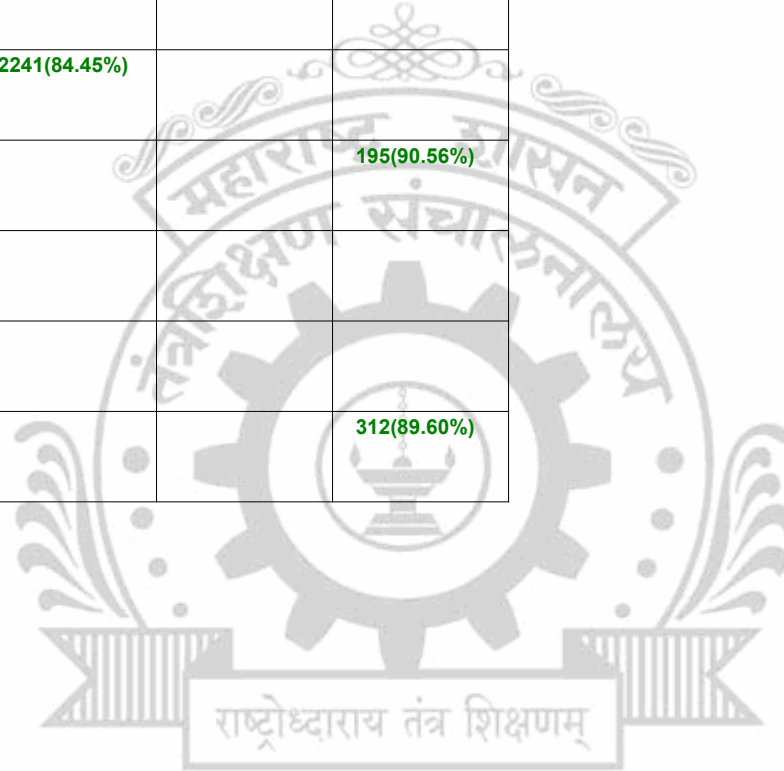

EN - 6006 College of Engineering, Pune.

Choice Code : 600619110 Course Name : Civil Engineering

Sub Group : 201

		OPEN	SC	VJDT	NT-C	OBC
GOPEN	SubGroup	74(92.11%)			52(92.53%)	
	MainGroup					
	OtherGroup					
GSC	SubGroup		470(88.81%)			
	MainGroup					
	OtherGroup					
GVJDT	SubGroup			2241(84.45%)		
	MainGroup					
	OtherGroup					
GOBC	SubGroup					195(90.56%)
	MainGroup					
	OtherGroup					
LOPEN	SubGroup	66(92.23%)				
	MainGroup					
	OtherGroup					
LSC	SubGroup		878(87.20%)			
	MainGroup					
	OtherGroup					
LOBC	SubGroup					312(89.60%)
	MainGroup					
	OtherGroup					

Legends: Starting character G-General, L-Ladies

Cut Off indicates the State Level General Merit Number & figures in bracket indicate merit marks.