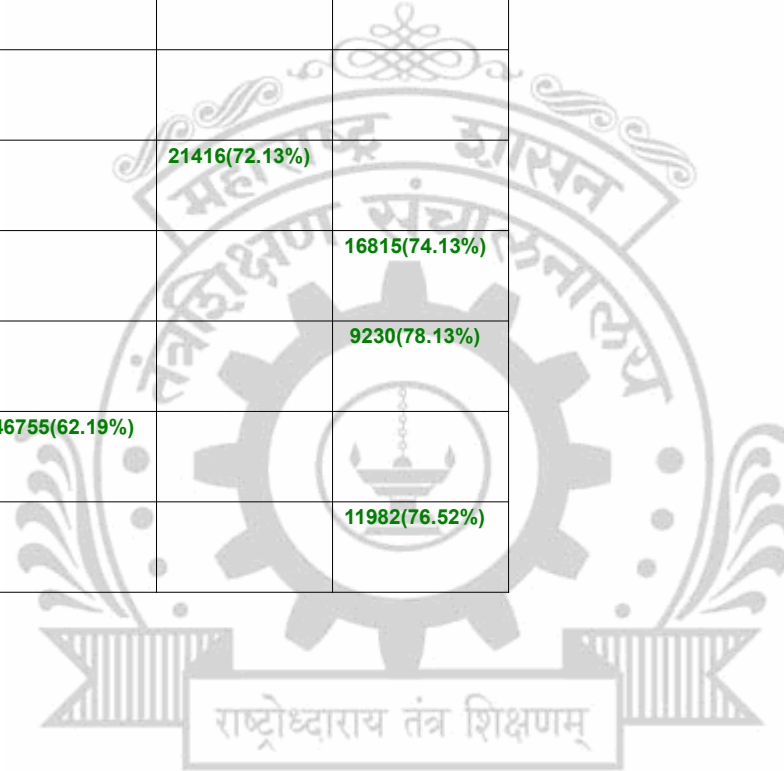

EN - 5139 Pravara Rural Col of Engg. Ioni, Pravaranagar, Ahmednagar.

Choice Code : 513924510 Course Name : Computer Engineering

Sub Group : 301

		OPEN	SC	VJDT	NT-D	OBC
GOPEN	SubGroup	10894(77.16%)				11451(76.84%)
	MainGroup					
	OtherGroup					
GSC	SubGroup		31039(68.44%)			
	MainGroup					
	OtherGroup					
GST	SubGroup		43016(63.87%)			
	MainGroup					
	OtherGroup					
GNTD	SubGroup			21416(72.13%)		
	MainGroup					
	OtherGroup					
GOBC	SubGroup					16815(74.13%)
	MainGroup					
	OtherGroup					
LOPEN	SubGroup	10099(77.61%)				9230(78.13%)
	MainGroup					
	OtherGroup					
LVJDT	SubGroup			46755(62.19%)		
	MainGroup					
	OtherGroup					
LOBC	SubGroup					11982(76.52%)
	MainGroup					
	OtherGroup					

Legends: Starting character G-General, L-Ladies

Cut Off indicates the State Level General Merit Number & figures in bracket indicate merit marks.