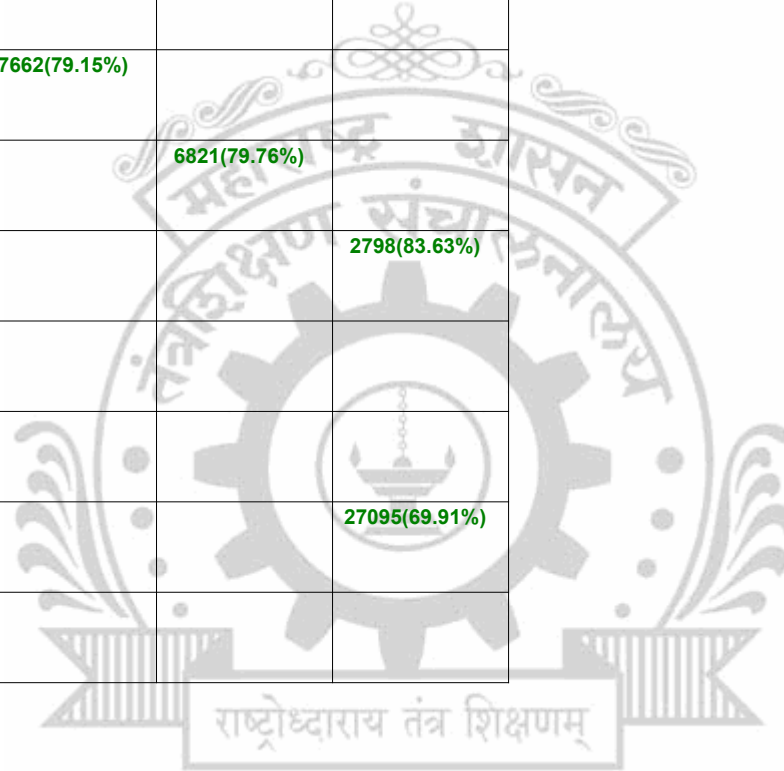

EN - 6139 Progressive Education Society's Modern College of Engineering, Pune

Choice Code : 613961220 Course Name : Mechanical Engineering[Second Shift]

Sub Group : 401

		OPEN	SC	NT-B	NT-C	OBC
GOPEN	SubGroup	2436(84.13%)				
	MainGroup					
	OtherGroup					
GSC	SubGroup		8074(78.87%)			
	MainGroup					
	OtherGroup					
GNTB	SubGroup			7662(79.15%)		
	MainGroup					
	OtherGroup					
GNTC	SubGroup				6821(79.76%)	
	MainGroup					
	OtherGroup					
GOBC	SubGroup					2798(83.63%)
	MainGroup					
	OtherGroup					
LOPEN	SubGroup	13692(75.63%)				
	MainGroup					
	OtherGroup					
LSC	SubGroup		48141(61.49%)			
	MainGroup					
	OtherGroup					
LOBC	SubGroup					27095(69.91%)
	MainGroup					
	OtherGroup					
DEF	SubGroup	6925(79.70%)				
	MainGroup					
	OtherGroup					

Legends: Starting character G-General, L-Ladies

Cut Off indicates the State Level General Merit Number & figures in bracket indicate merit marks.