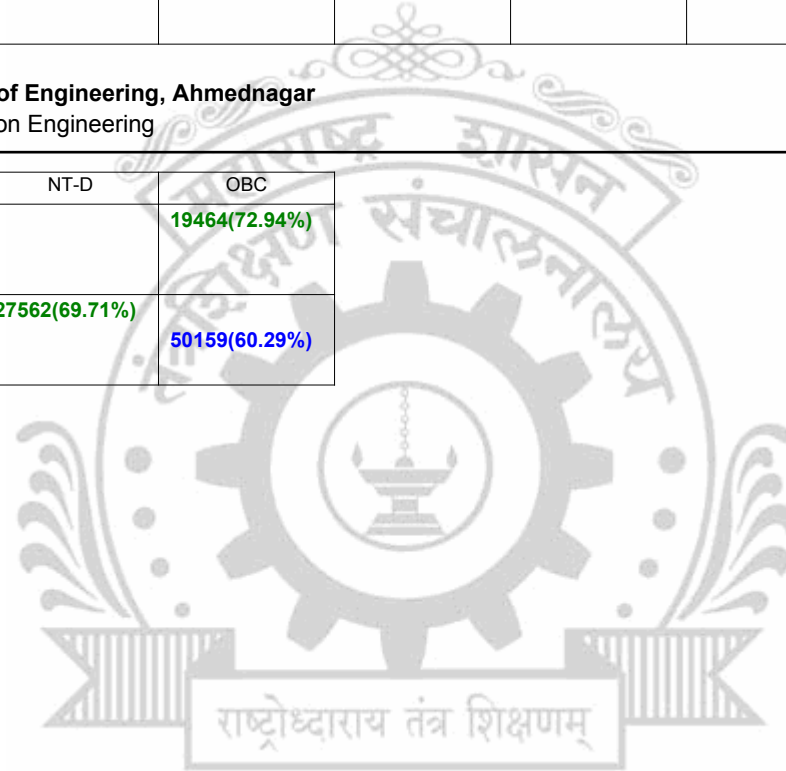

OPEN	SC	ST	VJDT	NT-B	NT-C	NT-D	OBC
LOBC	SubGroup								30836(68.51%)
	MainGroup								
	OtherGroup								
PWDC	SubGroup	15758(74.97%)							
	MainGroup								
	OtherGroup								
DEF	SubGroup	16095(74.51%)							
	MainGroup								
	OtherGroup								

EN - 5161 Padmashri Dr. Vithalrao Vikhe Patil College of Engineering, Ahmednagar

Choice Code : 516146610 Course Name : Instrumentation Engineering

Sub Group : 305

		OPEN	NT-C	NT-D	OBC
GOPEN	SubGroup	35694(66.71%)			19464(72.94%)
	MainGroup	51235(59.66%)	13708(75.63%)		
	OtherGroup				
LOPEN	SubGroup			27562(69.71%)	50159(60.29%)
	MainGroup		24571(70.91%)		
	OtherGroup				

Legends: Starting character G-General, L-Ladies

Cut Off indicates the State Level General Merit Number & figures in bracket indicate merit marks.