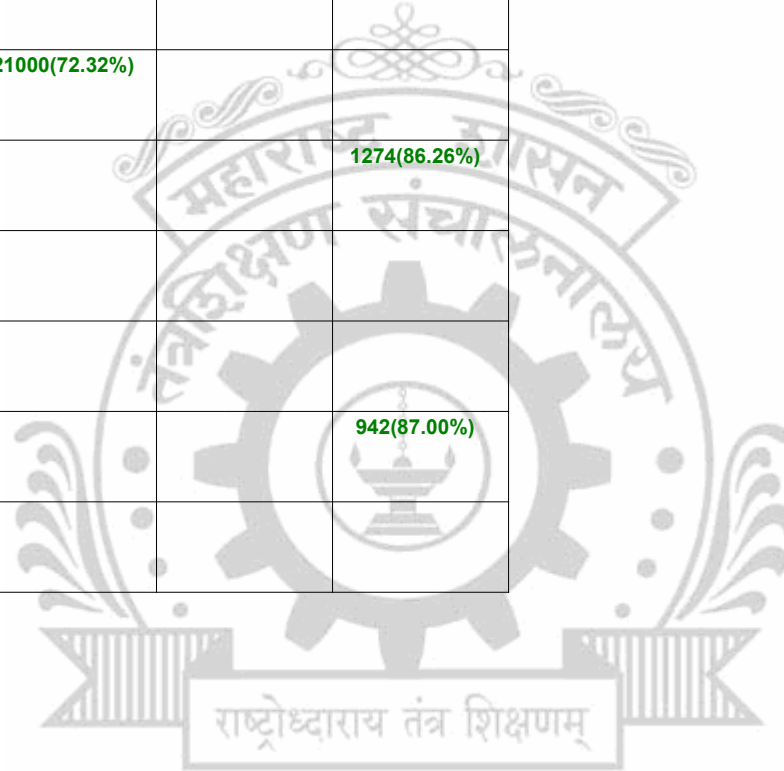

EN - 2008 Government College of Engineering, Aurangabad

Choice Code : 200824610 Course Name : Information Technology

Sub Group : 301

		OPEN	SC	ST	NT-D	OBC
GOPEN	SubGroup	497(88.65%)			428(89.00%)	
	MainGroup					
	OtherGroup					
GSC	SubGroup		1478(85.82%)			
	MainGroup					
	OtherGroup					
GST	SubGroup			21000(72.32%)		
	MainGroup					
	OtherGroup					
GOBC	SubGroup					1274(86.26%)
	MainGroup					
	OtherGroup					
LOPEN	SubGroup	316(89.55%)				
	MainGroup					
	OtherGroup					
LSC	SubGroup		2038(84.81%)			
	MainGroup					
	OtherGroup					
LOBC	SubGroup					942(87.00%)
	MainGroup					
	OtherGroup					
DEF	SubGroup		5858(80.47%)			
	MainGroup					
	OtherGroup					

Legends: Starting character G-General, L-Ladies

Cut Off indicates the State Level General Merit Number & figures in bracket indicate merit marks.