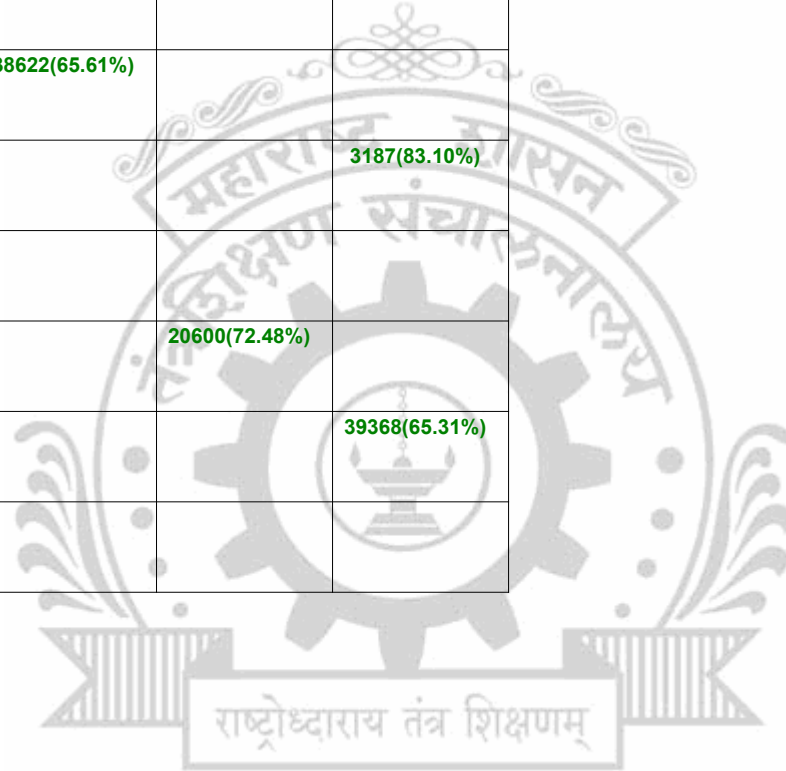

EN - 3194 Vidyavardhini's College of Engineering and Technology, Vasai, Thane

Choice Code : 319461210 Course Name : Mechanical Engineering

Sub Group : 401

		OPEN	SC	ST	NT-B	OBC
GOPEN	SubGroup	2795(83.64%)				
	MainGroup					
	OtherGroup					
GSC	SubGroup		8277(78.75%)			
	MainGroup					
	OtherGroup					
GST	SubGroup			38622(65.61%)		
	MainGroup					
	OtherGroup					
GOBC	SubGroup					3187(83.10%)
	MainGroup					
	OtherGroup					
LOPEN	SubGroup	14672(75.14%)				
	MainGroup					
	OtherGroup					
LNTB	SubGroup				20600(72.48%)	
	MainGroup					
	OtherGroup					
LOBC	SubGroup					39368(65.31%)
	MainGroup					
	OtherGroup					
DEF	SubGroup	30737(68.54%)				
	MainGroup					
	OtherGroup					

Legends: Starting character G-General, L-Ladies

Cut Off indicates the State Level General Merit Number & figures in bracket indicate merit marks.