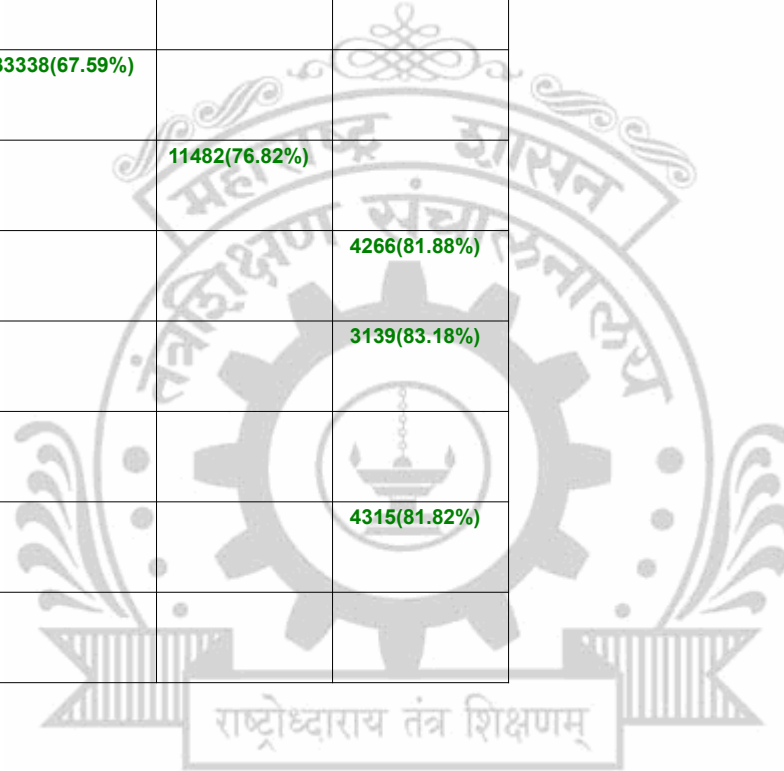

EN - 6278 All India Shri Shivaji Memorial Society's College of Engineering, Pune

Choice Code : 627829310 Course Name : Electrical Engineering

Sub Group : 304

		OPEN	SC	ST	VJDT	OBC
GOPEN	SubGroup	1608(85.59%)				
	MainGroup					
	OtherGroup					
GSC	SubGroup		6931(79.69%)			
	MainGroup					
	OtherGroup					
GST	SubGroup			33338(67.59%)		
	MainGroup					
	OtherGroup					
GVJDT	SubGroup				11482(76.82%)	
	MainGroup					
	OtherGroup					
GOBC	SubGroup					4266(81.88%)
	MainGroup					
	OtherGroup					
LOPEN	SubGroup	2760(83.69%)				3139(83.18%)
	MainGroup					
	OtherGroup					
LSC	SubGroup		17956(73.59%)			
	MainGroup					
	OtherGroup					
LOBC	SubGroup					4315(81.82%)
	MainGroup					
	OtherGroup					
DEF	SubGroup	11095(77.06%)				
	MainGroup					
	OtherGroup					

Legends: Starting character G-General, L-Ladies

Cut Off indicates the State Level General Merit Number & figures in bracket indicate merit marks.