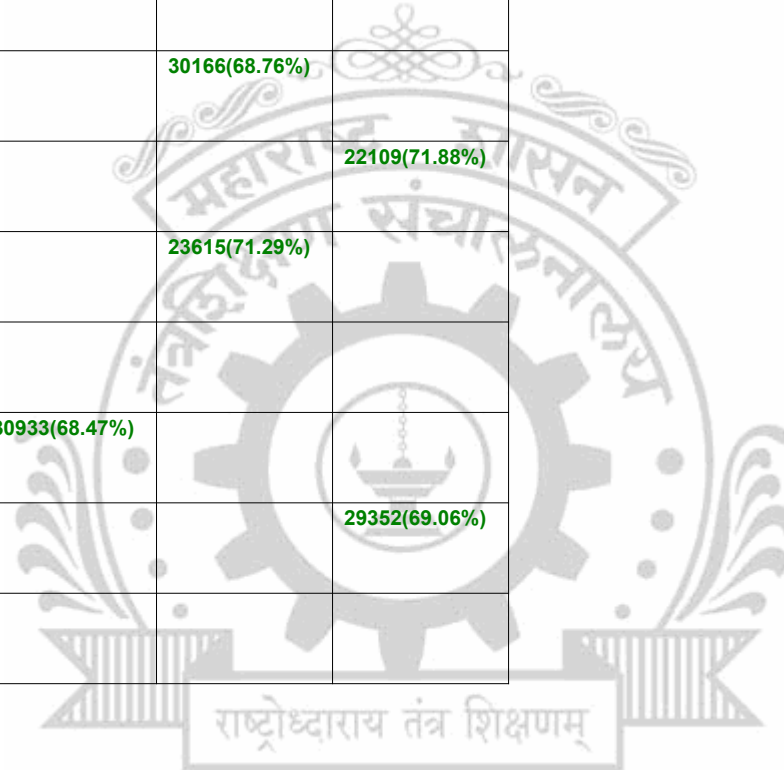

EN - 4104 Kavi Kulguru Institute of Technology & Science, Ramtek

Choice Code : 410429310 Course Name : Electrical Engineering

Sub Group : 304

		OPEN	SC	ST	NT-B	OBC
GOPEN	SubGroup	15126(75.00%)	20636(72.47%)			18264(73.47%)
	MainGroup					
	OtherGroup					
GSC	SubGroup		20347(72.59%)			
	MainGroup					
	OtherGroup					
GVJDT	SubGroup				30166(68.76%)	
	MainGroup					
	OtherGroup					
GOBC	SubGroup					22109(71.88%)
	MainGroup					
	OtherGroup					
LOPEN	SubGroup	29018(69.18%)			23615(71.29%)	
	MainGroup					
	OtherGroup					
LSC	SubGroup		33801(67.41%)			
	MainGroup					
	OtherGroup					
LST	SubGroup			30933(68.47%)		
	MainGroup					
	OtherGroup					
LOBC	SubGroup					29352(69.06%)
	MainGroup					
	OtherGroup					
DEF	SubGroup					
	MainGroup		46903(62.13%)			
	OtherGroup					

Legends: Starting character G-General, L-Ladies

Cut Off indicates the State Level General Merit Number & figures in bracket indicate merit marks.