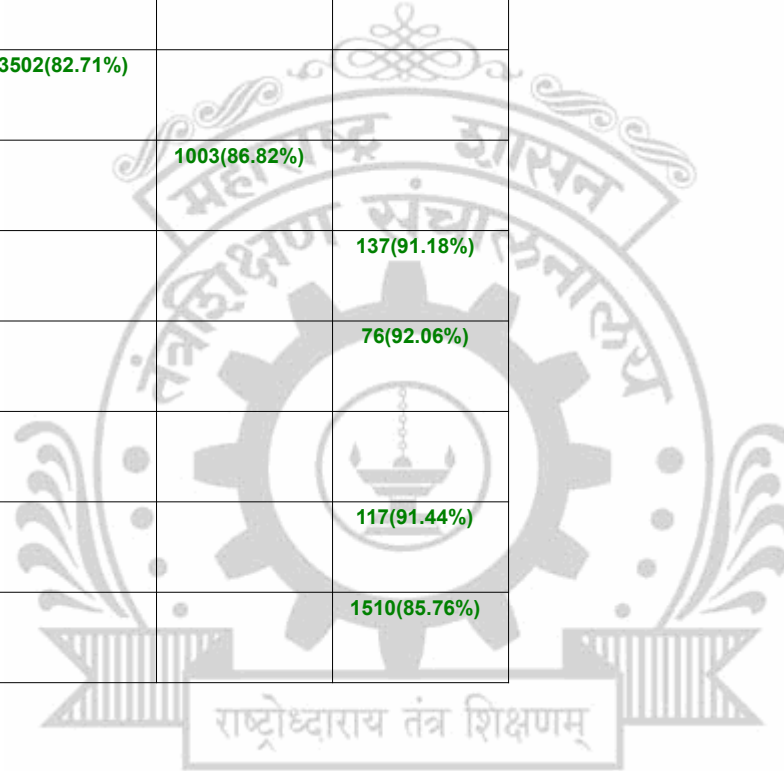

EN - 6006 College of Engineering, Pune.

Choice Code : 600629310 Course Name : Electrical Engineering

Sub Group : 304

		OPEN	SC	ST	NT-C	OBC
GOPEN	SubGroup	114(91.47%)				43(92.81%)
	MainGroup					
	OtherGroup					
GSC	SubGroup		762(87.65%)			
	MainGroup					
	OtherGroup					
GST	SubGroup			3502(82.71%)		
	MainGroup					
	OtherGroup					
GNTC	SubGroup				1003(86.82%)	
	MainGroup					
	OtherGroup					
GOBC	SubGroup					137(91.18%)
	MainGroup					
	OtherGroup					
LOPEN	SubGroup					76(92.06%)
	MainGroup					
	OtherGroup					
LSC	SubGroup		5687(80.62%)			
	MainGroup					
	OtherGroup					
LOBC	SubGroup					117(91.44%)
	MainGroup					
	OtherGroup					
DEF	SubGroup					1510(85.76%)
	MainGroup					
	OtherGroup					

Legends: Starting character G-General, L-Ladies

Cut Off indicates the State Level General Merit Number & figures in bracket indicate merit marks.