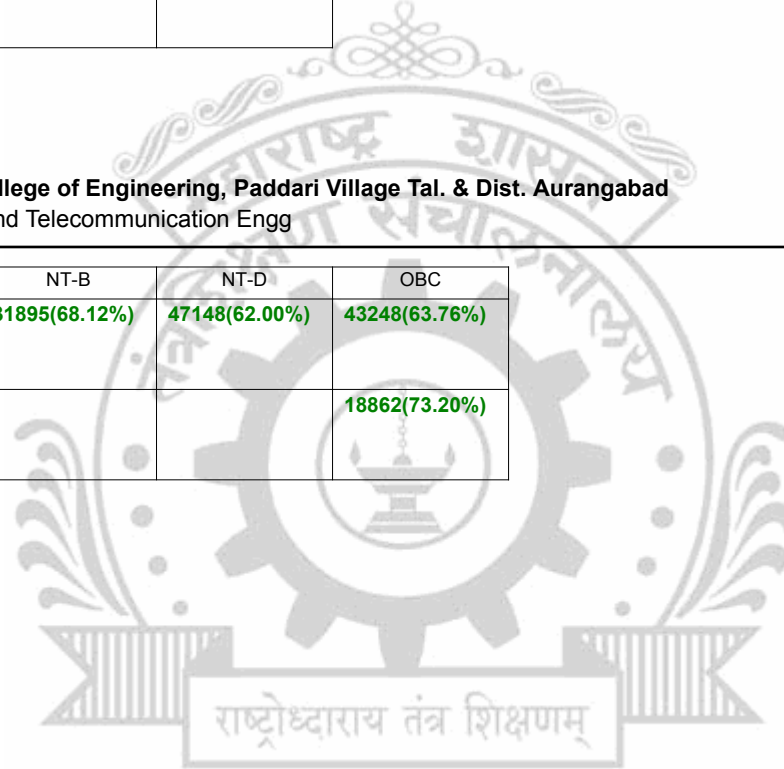

EN - 2141 Shri Sai Samajik Vikas Santha's Shri Sai College of Engineering, Paddari Village Tal. & Dist. Aurangabad

Choice Code : 214135610 Course Name : Electrical Engg[Electronics and Power]

Sub Group : 304

		OPEN	SC	ST	OBC
GOPEN	SubGroup	50763(60.00%)	54389(54.85%)	18621(73.31%)	54785(52.49%)
	MainGroup	44413(63.26%)			
	OtherGroup				
LOPEN	SubGroup				30392(68.68%)
	MainGroup				
	OtherGroup				

EN - 2141 Shri Sai Samajik Vikas Santha's Shri Sai College of Engineering, Paddari Village Tal. & Dist. Aurangabad

Choice Code : 214137210 Course Name : Electronics and Telecommunication Engg

Sub Group : 302

		OPEN	SC	NT-B	NT-D	OBC
GOPEN	SubGroup	48960(61.03%)	51193(60.00%)	31895(68.12%)	47148(62.00%)	43248(63.76%)
	MainGroup					
	OtherGroup					
LOPEN	SubGroup	50509(60.06%)	30026(68.80%)			18862(73.20%)
	MainGroup					
	OtherGroup					

Legends: Starting character G-General, L-Ladies

Cut Off indicates the State Level General Merit Number & figures in bracket indicate merit marks.