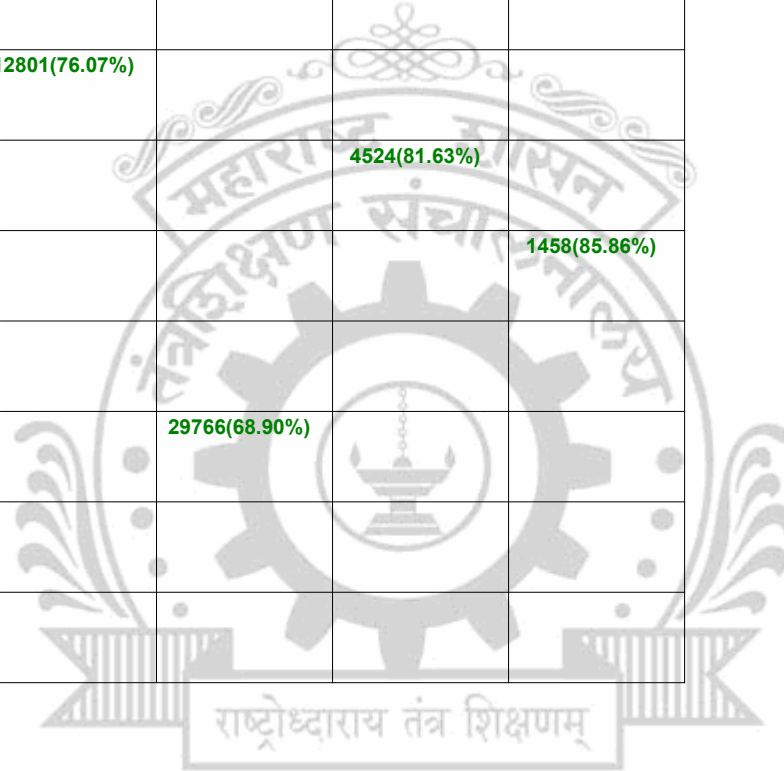

EN - 6004 Government College of Engineering, Avasari
Choice Code : 600419110 Course Name : Civil Engineering

Sub Group : 201

		OPEN	SC	ST	VJDT	NT-C	OBC
GOPEN	SubGroup	590(88.28%)					368(89.30%)
	MainGroup						
	OtherGroup						
GSC	SubGroup		3454(82.76%)				
	MainGroup						
	OtherGroup						
GST	SubGroup			12801(76.07%)			
	MainGroup						
	OtherGroup						
GNTC	SubGroup					4524(81.63%)	
	MainGroup						
	OtherGroup						
GOBC	SubGroup						1458(85.86%)
	MainGroup						
	OtherGroup						
LOPEN	SubGroup	742(87.72%)					
	MainGroup						
	OtherGroup						
LVJDT	SubGroup				29766(68.90%)		
	MainGroup						
	OtherGroup						
PWDC	SubGroup	9601(77.92%)					
	MainGroup						
	OtherGroup						
DEF	SubGroup	4655(81.52%)					
	MainGroup						
	OtherGroup