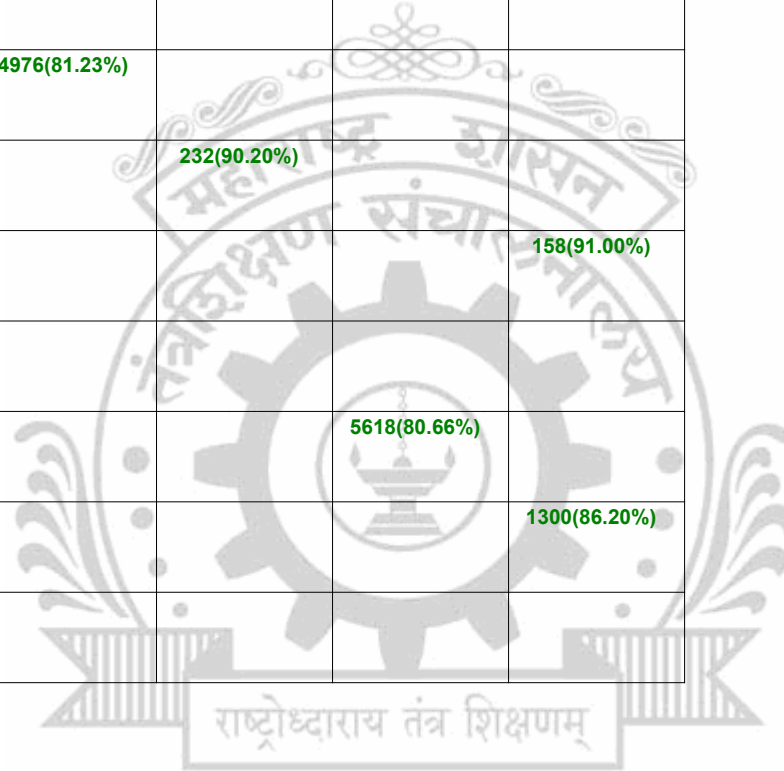

EN - 3012 Veermata Jijabai Technological Institute(VJTI), Matunga, Mumbai

Choice Code : 301261210 Course Name : Mechanical Engineering

Sub Group : 401

		OPEN	SC	ST	NT-B	NT-C	OBC
GOPEN	SubGroup	136(91.19%)					
	MainGroup						
	OtherGroup						
GSC	SubGroup		647(88.06%)				
	MainGroup						
	OtherGroup						
GST	SubGroup			4976(81.23%)			
	MainGroup						
	OtherGroup						
GNTB	SubGroup				232(90.20%)		
	MainGroup						
	OtherGroup						
GOBC	SubGroup						158(91.00%)
	MainGroup						
	OtherGroup						
LOPEN	SubGroup	587(88.30%)					
	MainGroup						
	OtherGroup						
LNTC	SubGroup					5618(80.66%)	
	MainGroup						
	OtherGroup						
LOBC	SubGroup						1300(86.20%)
	MainGroup						
	OtherGroup						
PWDC	SubGroup	5978(80.38%)					
	MainGroup						
	OtherGroup						

Legends: Starting character G-General, L-Ladies

Cut Off indicates the State Level General Merit Number & figures in bracket indicate merit marks.