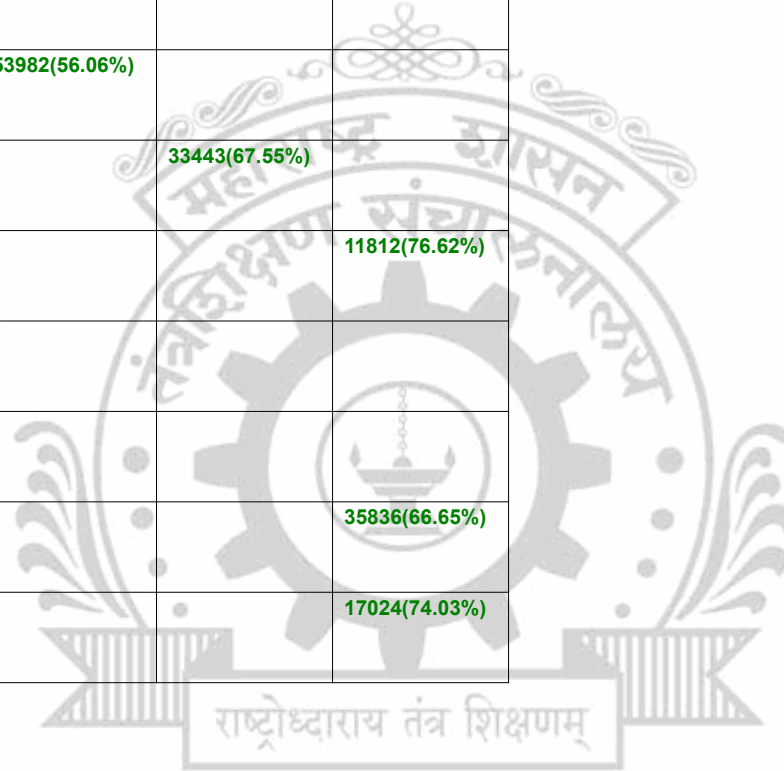

EN - 4163 Rajiv Gandhi College of Engineering Research & Technology Chandrapur

Choice Code : 416319110 Course Name : Civil Engineering

Sub Group : 201

		OPEN	SC	ST	NT-B	OBC
GOPEN	SubGroup	8340(78.70%)	8246(78.76%)			8952(78.31%)
	MainGroup					
	OtherGroup					
GSC	SubGroup		15348(74.99%)			
	MainGroup					
	OtherGroup					
GST	SubGroup			53982(56.06%)		
	MainGroup					
	OtherGroup					
GVJDT	SubGroup				33443(67.55%)	
	MainGroup					
	OtherGroup					
GOBC	SubGroup					11812(76.62%)
	MainGroup					
	OtherGroup					
LOPEN	SubGroup		20942(72.34%)			
	MainGroup					
	OtherGroup					
LSC	SubGroup		45066(62.99%)			
	MainGroup					
	OtherGroup					
LOBC	SubGroup					35836(66.65%)
	MainGroup					
	OtherGroup					
PWDC	SubGroup					17024(74.03%)
	MainGroup					
	OtherGroup					

Legends: Starting character G-General, L-Ladies

Cut Off indicates the State Level General Merit Number & figures in bracket indicate merit marks.