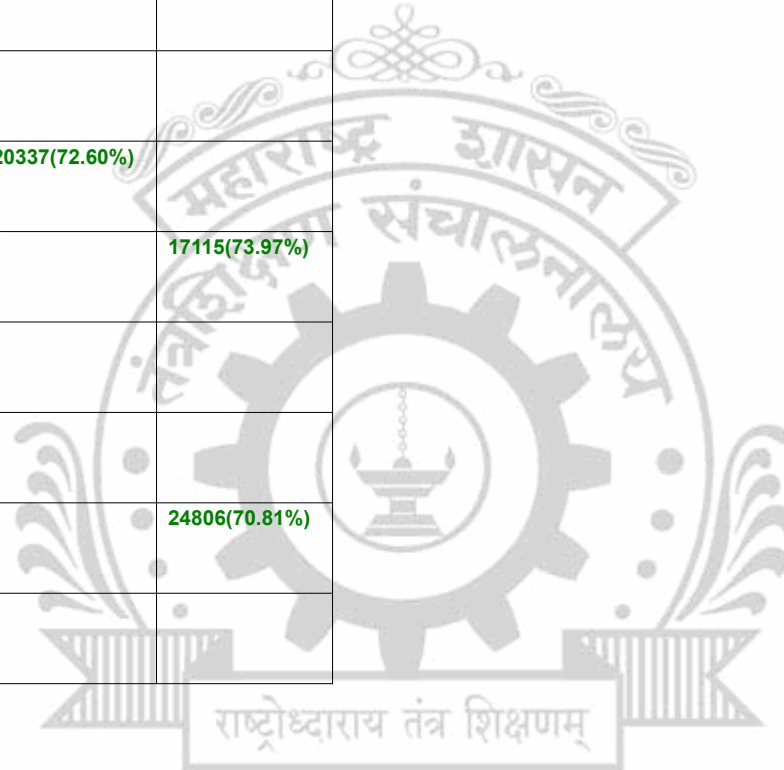

EN - 3216 Gharda Foundation's Gharda Institute of Technology, Khed, Ratnagiri

Choice Code : 321661210 Course Name : Mechanical Engineering

Sub Group : 401

		OPEN	SC	NT-C	OBC
GOPEN	SubGroup	14520(75.22%)			7059(79.58%)
	MainGroup				
	OtherGroup				
GSC	SubGroup		42069(64.24%)		
	MainGroup				
	OtherGroup				
GST	SubGroup		42145(64.21%)		
	MainGroup				
	OtherGroup				
GNTD	SubGroup			20337(72.60%)	
	MainGroup				
	OtherGroup				
GOBC	SubGroup				17115(73.97%)
	MainGroup				
	OtherGroup				
LOPEN	SubGroup	41926(64.30%)			
	MainGroup				
	OtherGroup				
LSC	SubGroup		35605(66.75%)		
	MainGroup				
	OtherGroup				
LOBC	SubGroup				24806(70.81%)
	MainGroup				
	OtherGroup				
DEF	SubGroup	37181(66.15%)			
	MainGroup				
	OtherGroup				

Legends: Starting character G-General, L-Ladies

Cut Off indicates the State Level General Merit Number & figures in bracket indicate merit marks.