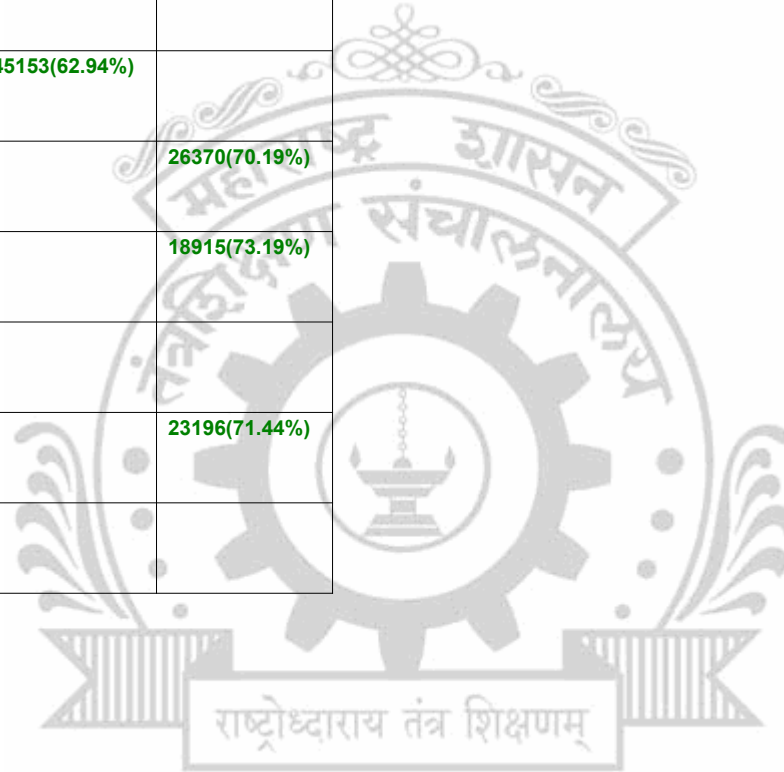

EN - 4178 Rajiv Gandhi College of Engineering & Research, Hingna Road, Nagpur

Choice Code : 417824610 Course Name : Information Technology

Sub Group : 301

		OPEN	SC	NT-B	OBC
GOPEN	SubGroup	12970(76.00%)			22895(71.56%)
	MainGroup				
	OtherGroup				
GSC	SubGroup		23364(71.38%)		
	MainGroup				
	OtherGroup				
GNTB	SubGroup			45153(62.94%)	
	MainGroup				
	OtherGroup				
GOBC	SubGroup				26370(70.19%)
	MainGroup				
	OtherGroup				
LOPEN	SubGroup				18915(73.19%)
	MainGroup				
	OtherGroup				
LST	SubGroup		33932(67.35%)		
	MainGroup				
	OtherGroup				
LOBC	SubGroup				23196(71.44%)
	MainGroup				
	OtherGroup				
DEF	SubGroup	24287(71.03%)			
	MainGroup				
	OtherGroup				

Legends: Starting character G-General, L-Ladies

Cut Off indicates the State Level General Merit Number & figures in bracket indicate merit marks.