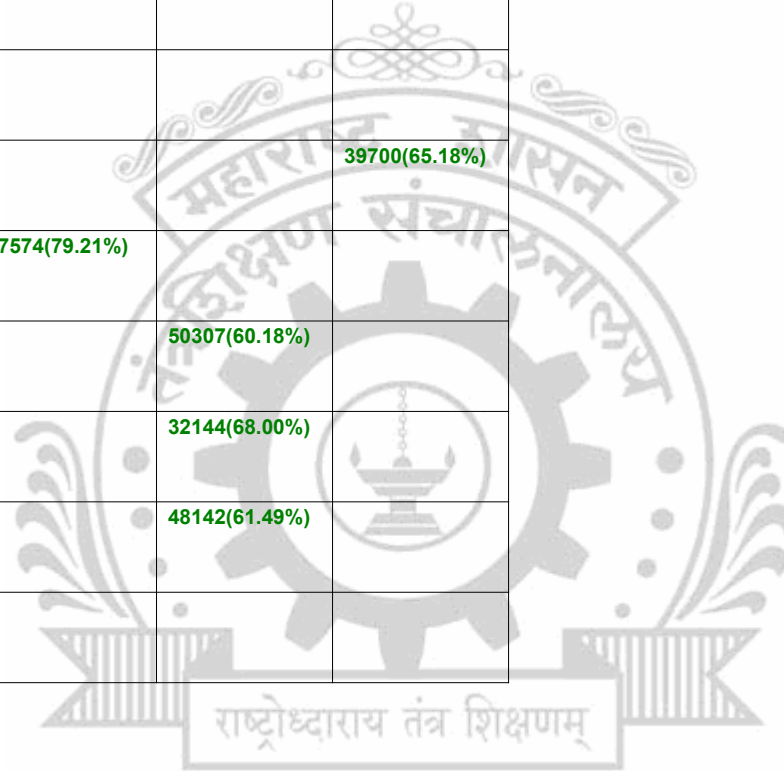

EN - 2136 Aditya Engineering College , Beed

Choice Code : 213619110 Course Name : Civil Engineering

Sub Group : 201

		OPEN	SC	VJDT	NT-D	OBC
GOPEN	SubGroup	30235(68.73%)			31271(68.34%)	23482(71.34%)
	MainGroup					
	OtherGroup					
GSC	SubGroup		54628(53.62%)			
	MainGroup					
	OtherGroup					
GNTB	SubGroup	31419(68.30%)				
	MainGroup					
	OtherGroup					
GOBC	SubGroup					39700(65.18%)
	MainGroup					
	OtherGroup					
LOPEN	SubGroup			7574(79.21%)		
	MainGroup					
	OtherGroup					
LSC	SubGroup				50307(60.18%)	
	MainGroup					
	OtherGroup					
LNTC	SubGroup				32144(68.00%)	
	MainGroup					
	OtherGroup					
LOBC	SubGroup				48142(61.49%)	
	MainGroup					
	OtherGroup					
PWDC	SubGroup	33252(67.61%)				
	MainGroup					
	OtherGroup					

Legends: Starting character G-General, L-Ladies

Cut Off indicates the State Level General Merit Number & figures in bracket indicate merit marks.