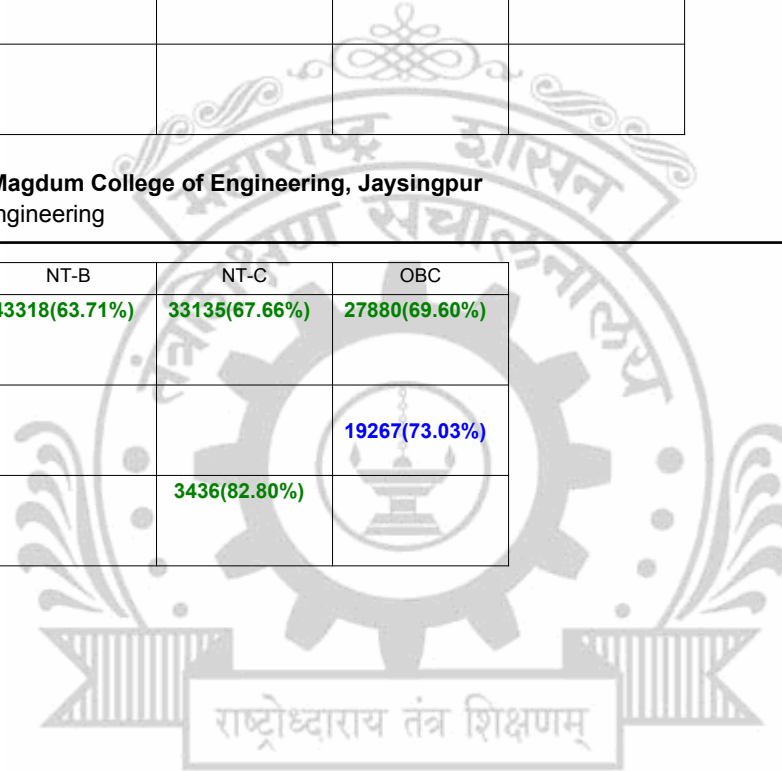

OPEN	SC	VJDT	NT-B	NT-C	OBC
LNND	SubGroup					26258(70.23%)	
	MainGroup						
	OtherGroup						
LOBC	SubGroup						31616(68.23%)
	MainGroup						
	OtherGroup						
PWDC	SubGroup	20981(72.34%)					
	MainGroup						
	OtherGroup						
DEF	SubGroup	6444(80.00%)					
	MainGroup						
	OtherGroup						

EN - 6277 Dr. J.J. Magdum Charitable Trust's Dr. J.J. Magdum College of Engineering, Jaysingpur

Choice Code : 627737610 Course Name : Electronics Engineering

Sub Group : 302

		OPEN	SC	NT-B	NT-C	OBC
GOPEN	SubGroup	54451(54.57%)	39625(65.20%)	43318(63.71%)	33135(67.66%)	27880(69.60%)
	MainGroup					
	OtherGroup					
GOBC	SubGroup					19267(73.03%)
	MainGroup					
	OtherGroup					
LOPEN	SubGroup	26385(70.17%)	6885(79.71%)		3436(82.80%)	
	MainGroup	36104(66.56%)				
	OtherGroup					

Legends: Starting character G-General, L-Ladies

Cut Off indicates the State Level General Merit Number & figures in bracket indicate merit marks.