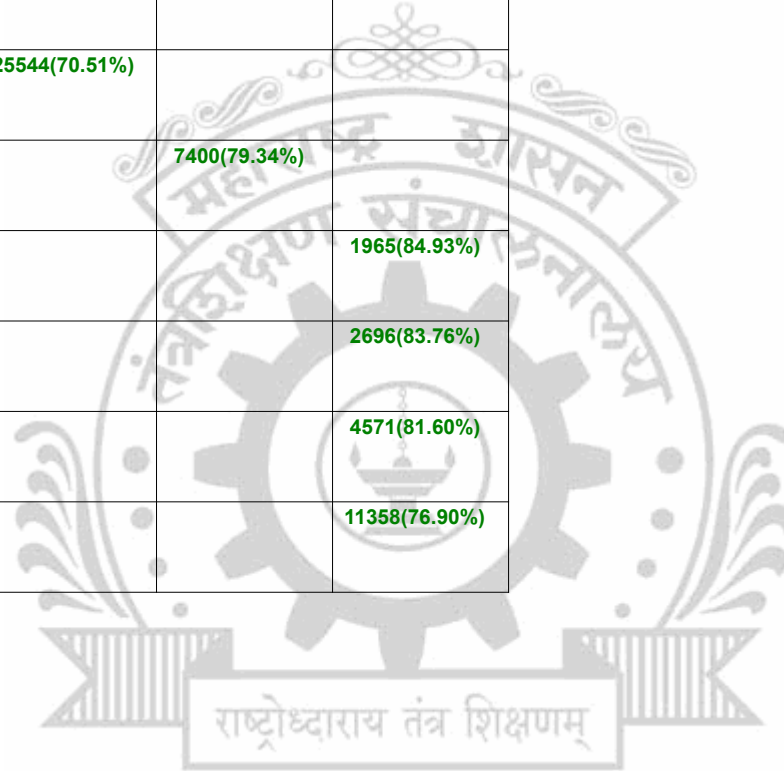

EN - 1101 Shri Sant Gajanan Maharaj College of Engineering,Shegaon

Choice Code : 110161210 Course Name : Mechanical Engineering

Sub Group : 401

		OPEN	SC	ST	VJDT	OBC
GOPEN	SubGroup	950(86.99%)				1273(86.27%)
	MainGroup					
	OtherGroup					
GSC	SubGroup		4918(81.27%)			
	MainGroup					
	OtherGroup					
GST	SubGroup			25544(70.51%)		
	MainGroup					
	OtherGroup					
GVJDT	SubGroup				7400(79.34%)	
	MainGroup					
	OtherGroup					
GOBC	SubGroup					1965(84.93%)
	MainGroup					
	OtherGroup					
LOPEN	SubGroup					2696(83.76%)
	MainGroup					
	OtherGroup					
LOBC	SubGroup					4571(81.60%)
	MainGroup					
	OtherGroup					
DEF	SubGroup					11358(76.90%)
	MainGroup					
	OtherGroup					

Legends: Starting character G-General, L-Ladies

Cut Off indicates the State Level General Merit Number & figures in bracket indicate merit marks.