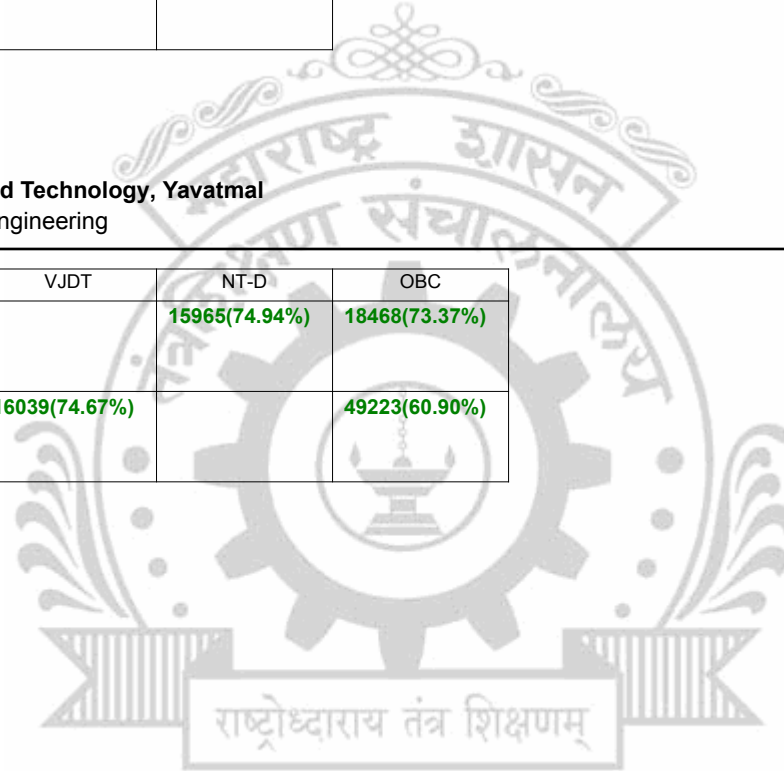

EN - 1120 Jawaharlal Darda Institute of Engineering and Technology, Yavatmal

Choice Code : 112050710 Course Name : Chemical Engineering

Sub Group : 101

		OPEN	VJDT	NT-B	OBC
GOPEN	SubGroup	45009(63.00%)		43268(63.75%)	50475(60.06%)
	MainGroup				
	OtherGroup				
LOPEN	SubGroup		40310(64.94%)	41487(64.47%)	37757(65.94%)
	MainGroup				
	OtherGroup				

EN - 1120 Jawaharlal Darda Institute of Engineering and Technology, Yavatmal

Choice Code : 112061210 Course Name : Mechanical Engineering

Sub Group : 401

		OPEN	SC	VJDT	NT-D	OBC
GOPEN	SubGroup	17617(73.73%)	13926(75.52%)		15965(74.94%)	18468(73.37%)
	MainGroup					
	OtherGroup					
LOPEN	SubGroup			16039(74.67%)		49223(60.90%)
	MainGroup					
	OtherGroup					

Legends: Starting character G-General, L-Ladies

Cut Off indicates the State Level General Merit Number & figures in bracket indicate merit marks.