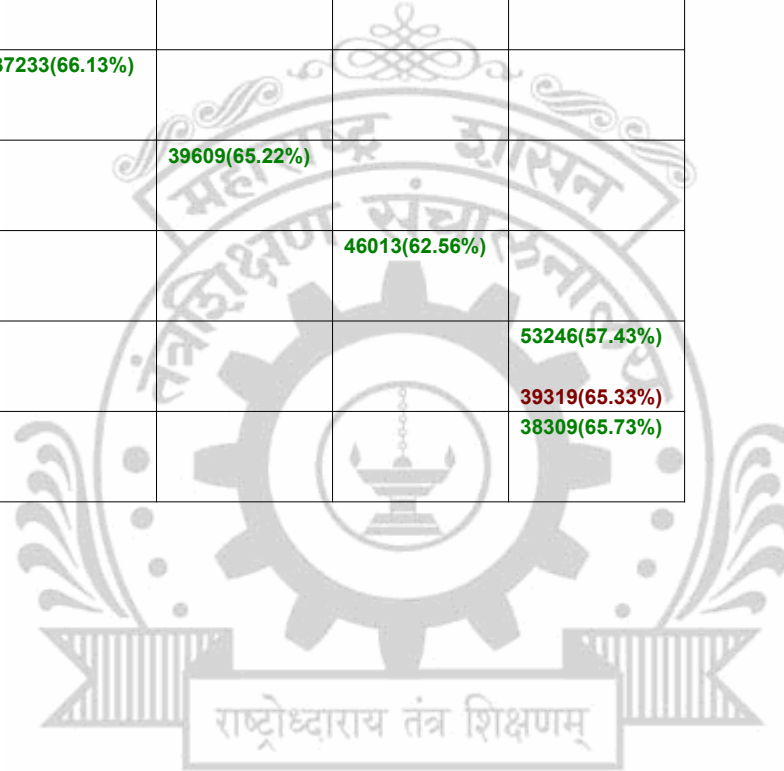

EN - 6635 Samarth Group of Institutions, Bangarwadi, Post Belhe Tal. Junnar Dist. Pune

Choice Code : 663561210 Course Name : Mechanical Engineering

Sub Group : 401

		OPEN	SC	VJDT	NT-C	NT-D	OBC
GOPEN	SubGroup	36481(66.41%)					30094(68.78%)
	MainGroup						
	OtherGroup						
GSC	SubGroup		51605(59.20%)				
	MainGroup						
	OtherGroup						
GVJDT	SubGroup			37233(66.13%)			
	MainGroup						
	OtherGroup						
GNTC	SubGroup				39609(65.22%)		
	MainGroup						
	OtherGroup						
GNTD	SubGroup					46013(62.56%)	
	MainGroup						
	OtherGroup						
GOBC	SubGroup						53246(57.43%)
	MainGroup						
	OtherGroup						39319(65.33%)
LOPEN	SubGroup	53601(56.83%)					38309(65.73%)
	MainGroup						
	OtherGroup						

Legends: Starting character G-General, L-Ladies

Cut Off indicates the State Level General Merit Number & figures in bracket indicate merit marks.