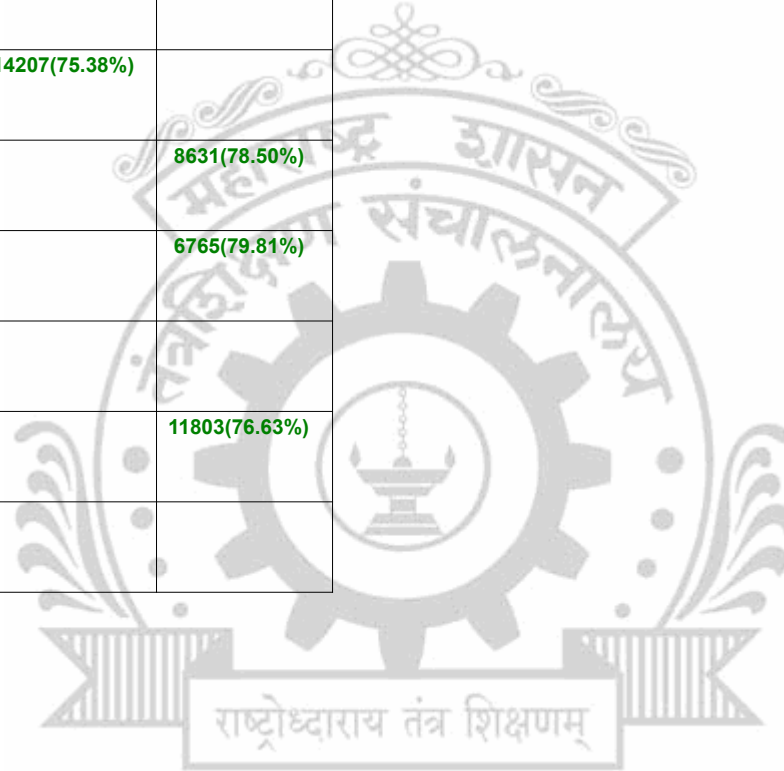

EN - 3192 Smt. Indira Gandhi College of Engineering, Kopar Khairane, Navi Mumbai

Choice Code : 319229310 Course Name : Electrical Engineering

Sub Group : 304

		OPEN	SC	ST	OBC
GOPEN	SubGroup	3099(83.24%)			
	MainGroup				
	OtherGroup				
GSC	SubGroup		6981(79.65%)		
	MainGroup				
	OtherGroup				
GST	SubGroup			14207(75.38%)	
	MainGroup				
	OtherGroup				
GOBC	SubGroup				8631(78.50%)
	MainGroup				
	OtherGroup				
LOPEN	SubGroup	4012(82.13%)			6765(79.81%)
	MainGroup				
	OtherGroup				
LSC	SubGroup		7878(79.00%)		
	MainGroup				
	OtherGroup				
LOBC	SubGroup				11803(76.63%)
	MainGroup				
	OtherGroup				
PWDC	SubGroup	10387(77.45%)			
	MainGroup				
	OtherGroup				

Legends: Starting character G-General, L-Ladies

Cut Off indicates the State Level General Merit Number & figures in bracket indicate merit marks.