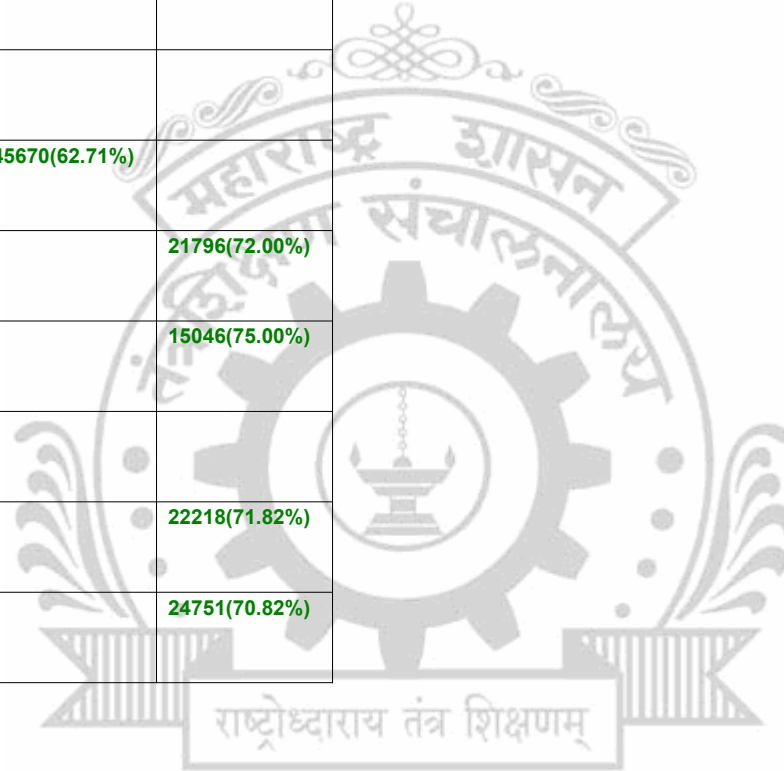

EN - 4186 Datta Meghe Institute of Medical Science's Datta Meghe Institute of Engineering & Technology & Research, Savangi (Meghe)

Choice Code : 418629310 Course Name : Electrical Engineering

Sub Group : 304

		SC	NT-B	NT-C	OBC
GOPEN	SubGroup		15986(74.89%)		16444(74.29%)
	MainGroup				
	OtherGroup				
GSC	SubGroup	18104(73.53%)			
	MainGroup				
	OtherGroup				
GVJDT	SubGroup		26842(70.00%)		
	MainGroup				
	OtherGroup				
GNTC	SubGroup			45670(62.71%)	
	MainGroup				
	OtherGroup				
GOBC	SubGroup				21796(72.00%)
	MainGroup				
	OtherGroup				
LOPEN	SubGroup		27762(69.65%)		15046(75.00%)
	MainGroup				
	OtherGroup				
LST	SubGroup	19755(72.82%)			
	MainGroup				
	OtherGroup				
PWDC	SubGroup				22218(71.82%)
	MainGroup				
	OtherGroup				
DEF	SubGroup				24751(70.82%)
	MainGroup				
	OtherGroup				

Legends: Starting character G-General, L-Ladies

Cut Off indicates the State Level General Merit Number & figures in bracket indicate merit marks.