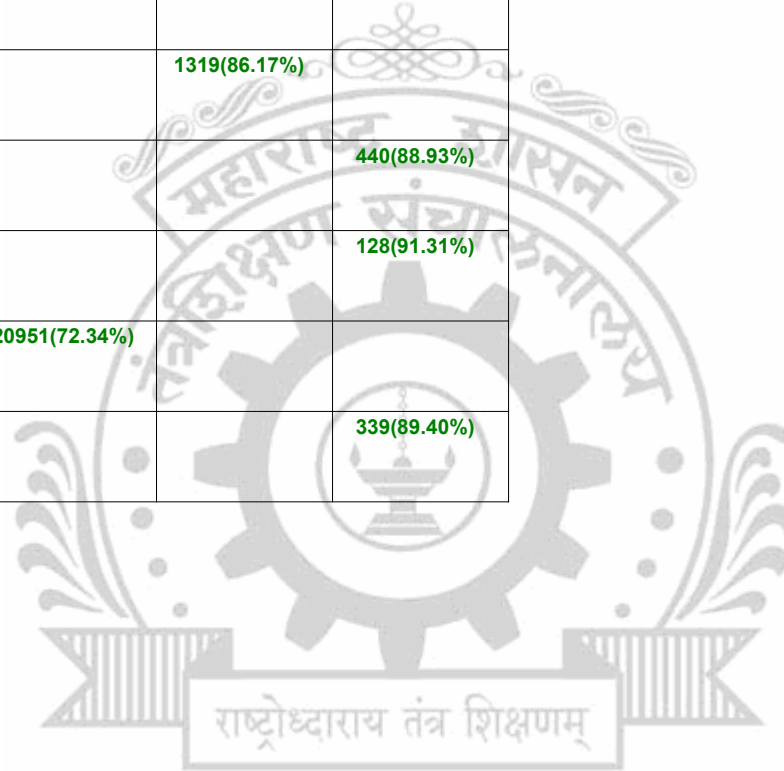

EN - 1002 Government College of Engineering, Amravati

Choice Code : 100237210 Course Name : Electronics and Telecommunication Engg

Sub Group : 302

		OPEN	SC	ST	NT-B	OBC
GOPEN	SubGroup	189(90.60%)				218(90.35%)
	MainGroup					
	OtherGroup					
GSC	SubGroup		370(89.27%)			
	MainGroup					
	OtherGroup					
GNTB	SubGroup				1319(86.17%)	
	MainGroup					
	OtherGroup					
GOBC	SubGroup					440(88.93%)
	MainGroup					
	OtherGroup					
LOPEN	SubGroup					128(91.31%)
	MainGroup					
	OtherGroup					
LST	SubGroup			20951(72.34%)		
	MainGroup					
	OtherGroup					
LOBC	SubGroup					339(89.40%)
	MainGroup					
	OtherGroup					

Legends: Starting character G-General, L-Ladies

Cut Off indicates the State Level General Merit Number & figures in bracket indicate merit marks.