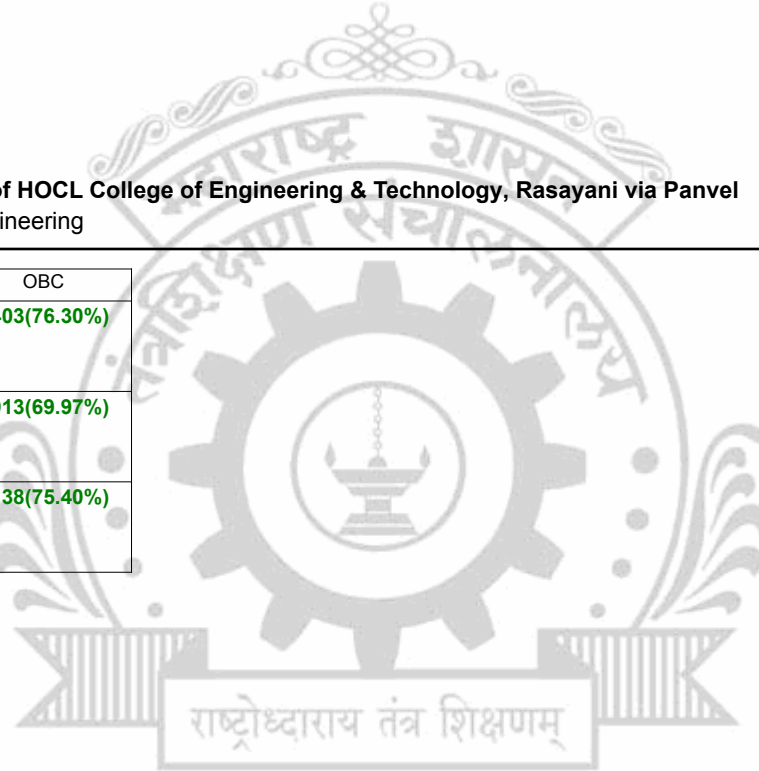

EN - 3223 Mahatma Education Society's Pillai's College of HOCL College of Engineering & Technology, Rasayani via Panvel

Choice Code : 322337610 Course Name : Electronics Engineering

Sub Group : 302

		OPEN	OBC
GOPEN	SubGroup	54281(55.20%)	40667(64.80%)
	MainGroup		
	OtherGroup		
LOPEN	SubGroup	53378(57.20%)	
	MainGroup		
	OtherGroup		

EN - 3223 Mahatma Education Society's Pillai's College of HOCL College of Engineering & Technology, Rasayani via Panvel

Choice Code : 322361210 Course Name : Mechanical Engineering

Sub Group : 401

		OPEN	SC	OBC
GOPEN	SubGroup	12732(76.12%)	12489(76.25%)	12403(76.30%)
	MainGroup			
	OtherGroup			
LOPEN	SubGroup	13935(75.52%)		26913(69.97%)
	MainGroup			
	OtherGroup			
PWDC	SubGroup			14138(75.40%)
	MainGroup			
	OtherGroup			

Legends: Starting character G-General, L-Ladies

Cut Off indicates the State Level General Merit Number & figures in bracket indicate merit marks.