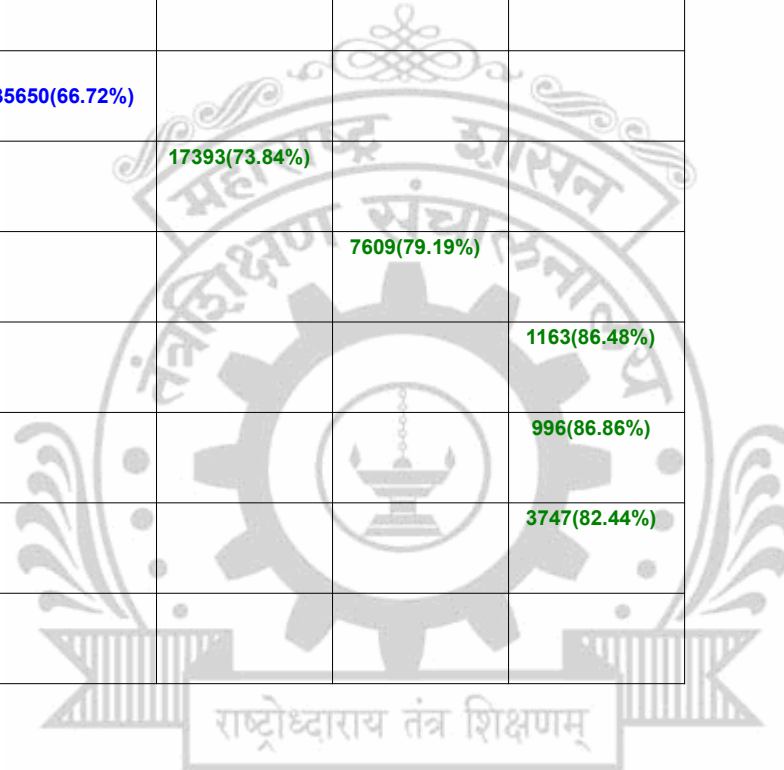

EN - 6006 College of Engineering, Pune.

Choice Code : 600669210 Course Name : Metallurgical Engineering

Sub Group : 404

		OPEN	SC	ST	VJDT	NT-C	OBC
GOPEN	SubGroup	213(90.44%)					150(91.06%)
	MainGroup						
	OtherGroup						
GSC	SubGroup		391(89.19%)				
	MainGroup						
	OtherGroup						
GST	SubGroup			35650(66.72%)			
	MainGroup						
	OtherGroup						
GVJDT	SubGroup				17393(73.84%)		
	MainGroup						
	OtherGroup						
GNTC	SubGroup					7609(79.19%)	
	MainGroup						
	OtherGroup						
GOBC	SubGroup						1163(86.48%)
	MainGroup						
	OtherGroup						
LOPEN	SubGroup						996(86.86%)
	MainGroup						
	OtherGroup						
LOBC	SubGroup						3747(82.44%)
	MainGroup						
	OtherGroup						
DEF	SubGroup	3811(82.38%)					
	MainGroup						
	OtherGroup						

Legends: Starting character G-General, L-Ladies

Cut Off indicates the State Level General Merit Number & figures in bracket indicate merit marks.