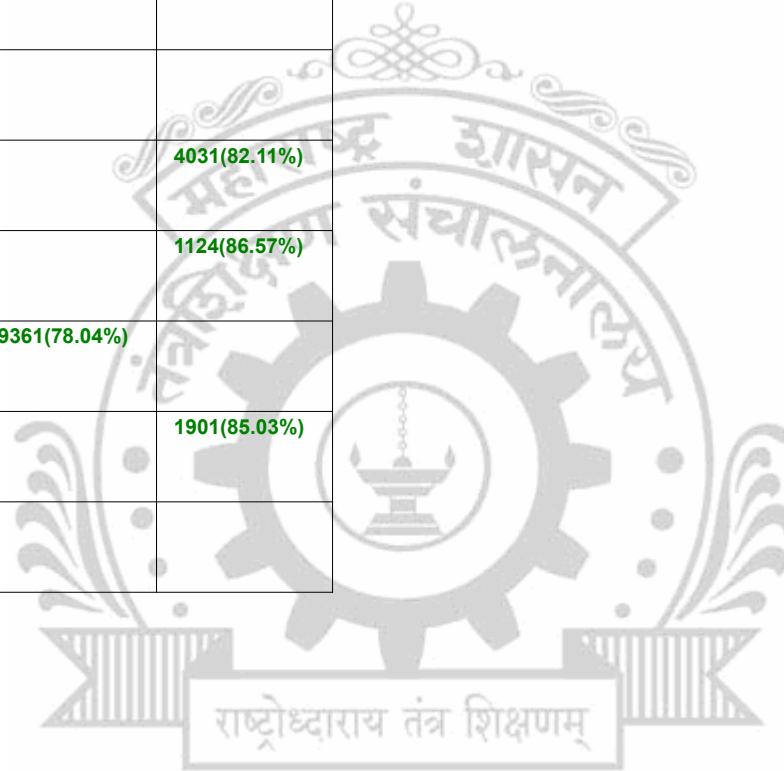

EN - 6214 K. E. Society's Rajarambapu Institute of Technology, Walwa, Sangli

Choice Code : 621437210 Course Name : Electronics and Telecommunication Engg

Sub Group : 302

		OPEN	SC	NT-B	OBC
GOPEN	SubGroup	1339(86.11%)			1626(85.54%)
	MainGroup				
	OtherGroup				
GSC	SubGroup		6025(80.34%)		
	MainGroup				
	OtherGroup				
GST	SubGroup		6266(80.15%)		
	MainGroup				
	OtherGroup				
GOBC	SubGroup				4031(82.11%)
	MainGroup				
	OtherGroup				
LOPEN	SubGroup				1124(86.57%)
	MainGroup				
	OtherGroup				
LNTB	SubGroup			9361(78.04%)	
	MainGroup				
	OtherGroup				
LOBC	SubGroup				1901(85.03%)
	MainGroup				
	OtherGroup				
PWDC	SubGroup	27415(69.77%)			
	MainGroup				
	OtherGroup				

Legends: Starting character G-General, L-Ladies

Cut Off indicates the State Level General Merit Number & figures in bracket indicate merit marks.