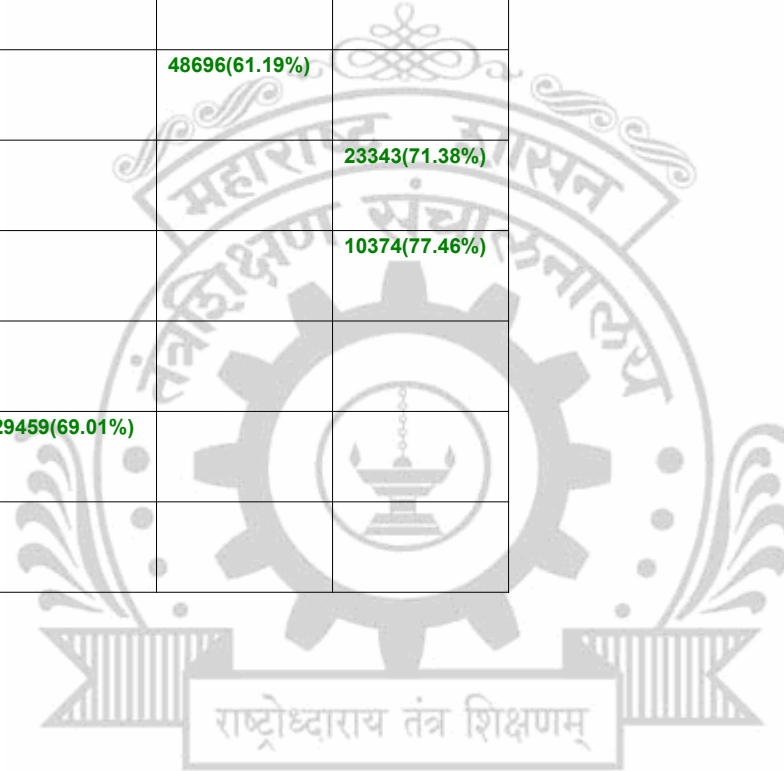

EN - 2127 Mahatma Gandhi Missions College of engg., Hingoli Rd, Nanded.

Choice Code : 212719110 Course Name : Civil Engineering

Sub Group : 201

		OPEN	SC	ST	NT-B	OBC
GOPEN	SubGroup	10777(77.24%)				
	MainGroup					
	OtherGroup					
GSC	SubGroup		16548(74.25%)			
	MainGroup					
	OtherGroup					
GNTB	SubGroup				48696(61.19%)	
	MainGroup					
	OtherGroup					
GOBC	SubGroup					23343(71.38%)
	MainGroup					
	OtherGroup					
LOPEN	SubGroup	5471(80.79%)				10374(77.46%)
	MainGroup					
	OtherGroup					
LSC	SubGroup		54061(55.82%)			
	MainGroup					
	OtherGroup					
LST	SubGroup			29459(69.01%)		
	MainGroup					
	OtherGroup					
DEF	SubGroup	30838(68.51%)				
	MainGroup					
	OtherGroup					

Legends: Starting character G-General, L-Ladies

Cut Off indicates the State Level General Merit Number & figures in bracket indicate merit marks.