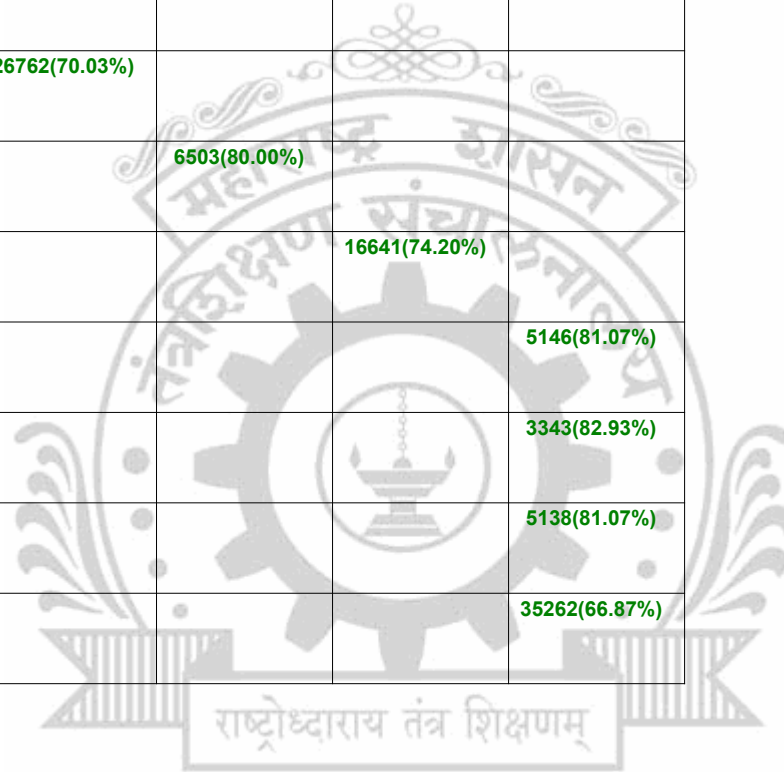

EN - 1105 Prof. Ram Meghe Institute of Technology & Research, Amravati

Choice Code : 110519110 Course Name : Civil Engineering

Sub Group : 201

		OPEN	SC	ST	NT-B	NT-C	OBC
GOPEN	SubGroup	1356(86.08%)					2597(83.93%)
	MainGroup						
	OtherGroup						
GSC	SubGroup		5699(80.60%)				
	MainGroup						
	OtherGroup						
GST	SubGroup			26762(70.03%)			
	MainGroup						
	OtherGroup						
GNTB	SubGroup				6503(80.00%)		
	MainGroup						
	OtherGroup						
GNTC	SubGroup					16641(74.20%)	
	MainGroup						
	OtherGroup						
GOBC	SubGroup						5146(81.07%)
	MainGroup						
	OtherGroup						
LOPEN	SubGroup						3343(82.93%)
	MainGroup						
	OtherGroup						
LOBC	SubGroup						5138(81.07%)
	MainGroup						
	OtherGroup						
DEF	SubGroup						35262(66.87%)
	MainGroup						
	OtherGroup						

Legends: Starting character G-General, L-Ladies

Cut Off indicates the State Level General Merit Number & figures in bracket indicate merit marks.