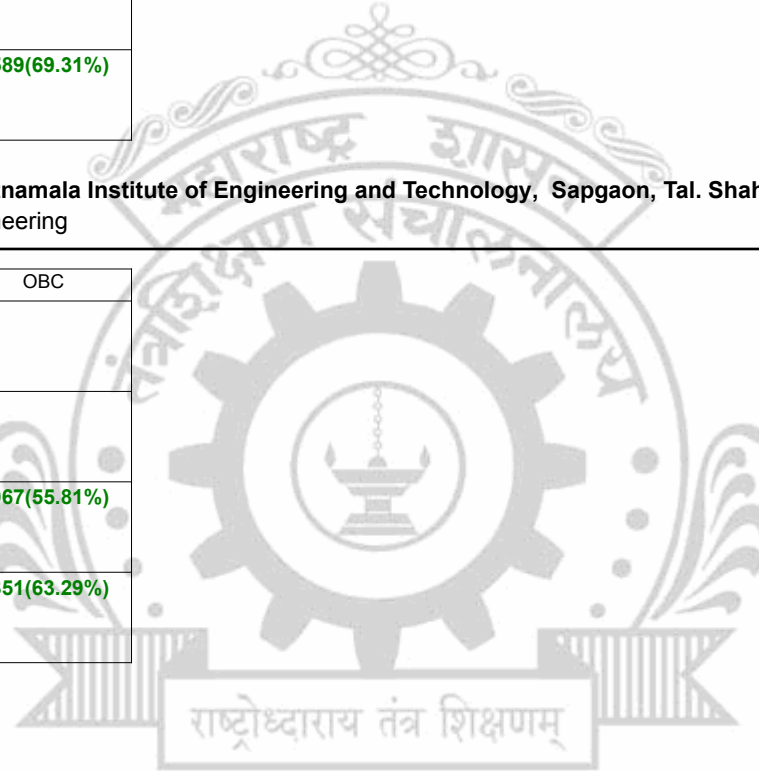

EN - 3219 Koti Vidya Charitable Trust's Smt. Alamuri Ratnamala Institute of Engineering and Technology, Sapgaoon, Tal. Shahapur

Choice Code : 321919110 Course Name : Civil Engineering

Sub Group : 201

		OPEN	SC	OBC
GOPEN	SubGroup	8559(78.54%)		
	MainGroup			
	OtherGroup			
GSC	SubGroup		33849(67.38%)	
	MainGroup			
	OtherGroup			
LOBC	SubGroup			28589(69.31%)
	MainGroup			
	OtherGroup			

EN - 3219 Koti Vidya Charitable Trust's Smt. Alamuri Ratnamala Institute of Engineering and Technology, Sapgaoon, Tal. Shahapur

Choice Code : 321924510 Course Name : Computer Engineering

Sub Group : 301

		OPEN	SC	OBC
GOPEN	SubGroup	54756(52.76%)	51083(60.00%)	
	MainGroup			
	OtherGroup			
GSC	SubGroup	54949(49.04%)		
	MainGroup			
	OtherGroup			
GOBC	SubGroup			54067(55.81%)
	MainGroup			
	OtherGroup			
LOPEN	SubGroup	54512(54.32%)		44351(63.29%)
	MainGroup			
	OtherGroup			

Legends: Starting character G-General, L-Ladies

Cut Off indicates the State Level General Merit Number & figures in bracket indicate merit marks.