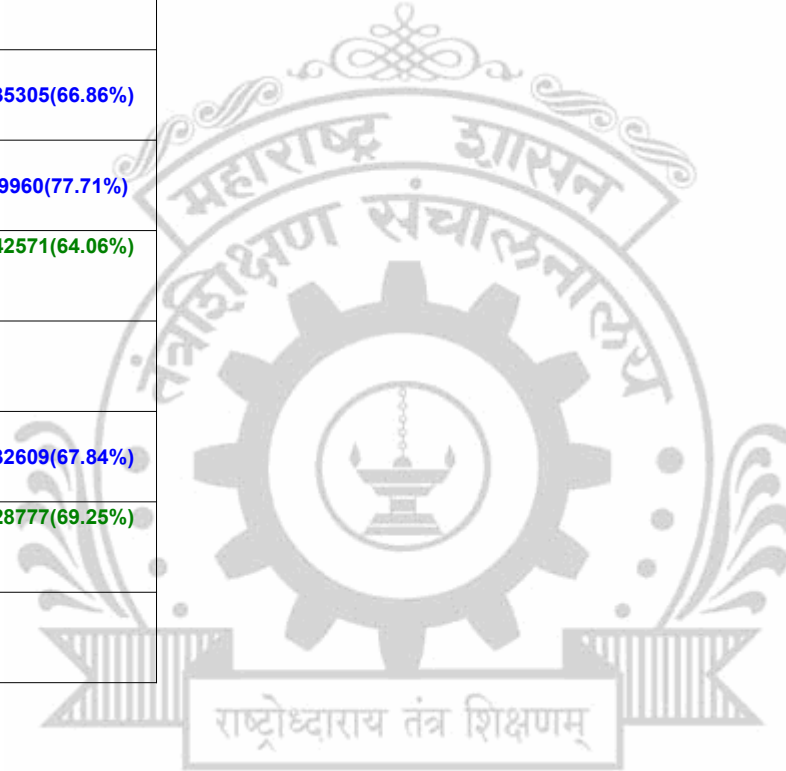

EN - 3194 Vidyavardhini's College of Engineering and Technology, Vasai, Thane

Choice Code : 319446610 Course Name : Instrumentation Engineering

Sub Group : 305

		OPEN	SC	OBC
GOPEN	SubGroup	9266(78.10%)		
	MainGroup			
	OtherGroup			
GSC	SubGroup		44422(63.25%)	
	MainGroup			
	OtherGroup			
GVJDT	SubGroup			35305(66.86%)
	MainGroup			
	OtherGroup			
GNTC	SubGroup			9960(77.71%)
	MainGroup			
	OtherGroup			
GOBC	SubGroup			42571(64.06%)
	MainGroup			
	OtherGroup			
LOPEN	SubGroup	6846(79.75%)		
	MainGroup			
	OtherGroup			
LST	SubGroup			32609(67.84%)
	MainGroup			
	OtherGroup			
LOBC	SubGroup			28777(69.25%)
	MainGroup			
	OtherGroup			
DEF	SubGroup	14304(75.33%)		
	MainGroup			
	OtherGroup			

Legends: Starting character G-General, L-Ladies

Cut Off indicates the State Level General Merit Number & figures in bracket indicate merit marks.