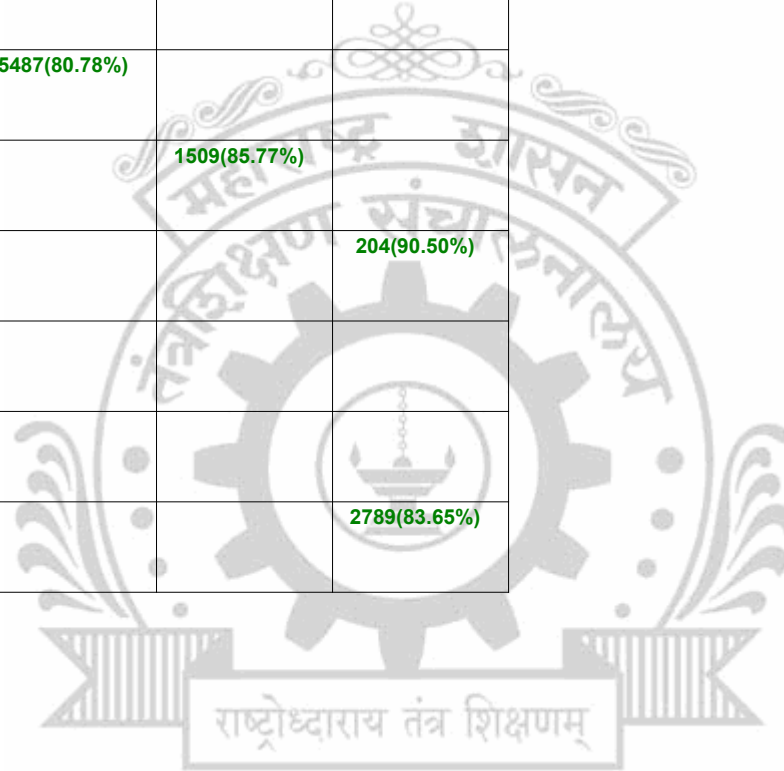

EN - 2014 Sardar Patel College of Engineering, Andheri

Choice Code : 301461210 Course Name : Mechanical Engineering

Sub Group : 401

		OPEN	SC	ST	NT-D	OBC
GOPEN	SubGroup	155(91.00%)				
	MainGroup					
	OtherGroup					
GSC	SubGroup		728(87.76%)			
	MainGroup					
	OtherGroup					
GST	SubGroup			5487(80.78%)		
	MainGroup					
	OtherGroup					
GNTD	SubGroup				1509(85.77%)	
	MainGroup					
	OtherGroup					
GOBC	SubGroup					204(90.50%)
	MainGroup					
	OtherGroup					
LOPEN	SubGroup	1009(86.81%)				
	MainGroup					
	OtherGroup					
LSC	SubGroup		7039(79.60%)			
	MainGroup					
	OtherGroup					
LOBC	SubGroup					2789(83.65%)
	MainGroup					
	OtherGroup					

Legends: Starting character G-General, L-Ladies

Cut Off indicates the State Level General Merit Number & figures in bracket indicate merit marks.