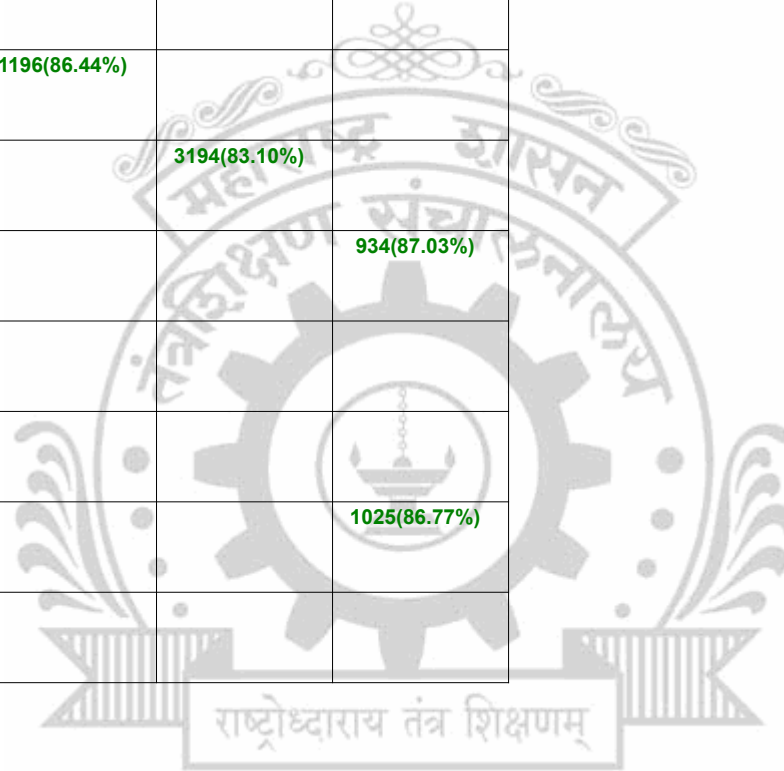

EN - 6271 Pune Institute of Computer Technology, Dhankavdi, Pune

Choice Code : 627124520 Course Name : Computer Engineering[Second Shift]

Sub Group : 301

		OPEN	SC	NT-B	NT-D	OBC
GOPEN	SubGroup	753(87.68%)				
	MainGroup					
	OtherGroup					
GSC	SubGroup		3656(82.52%)			
	MainGroup					
	OtherGroup					
GNTB	SubGroup			1196(86.44%)		
	MainGroup					
	OtherGroup					
GNTD	SubGroup				3194(83.10%)	
	MainGroup					
	OtherGroup					
GOBC	SubGroup					934(87.03%)
	MainGroup					
	OtherGroup					
LOPEN	SubGroup	646(88.06%)				
	MainGroup					
	OtherGroup					
LSC	SubGroup		3682(82.50%)			
	MainGroup					
	OtherGroup					
LOBC	SubGroup					1025(86.77%)
	MainGroup					
	OtherGroup					
DEF	SubGroup	3511(82.69%)				
	MainGroup					
	OtherGroup					

Legends: Starting character G-General, L-Ladies

Cut Off indicates the State Level General Merit Number & figures in bracket indicate merit marks.