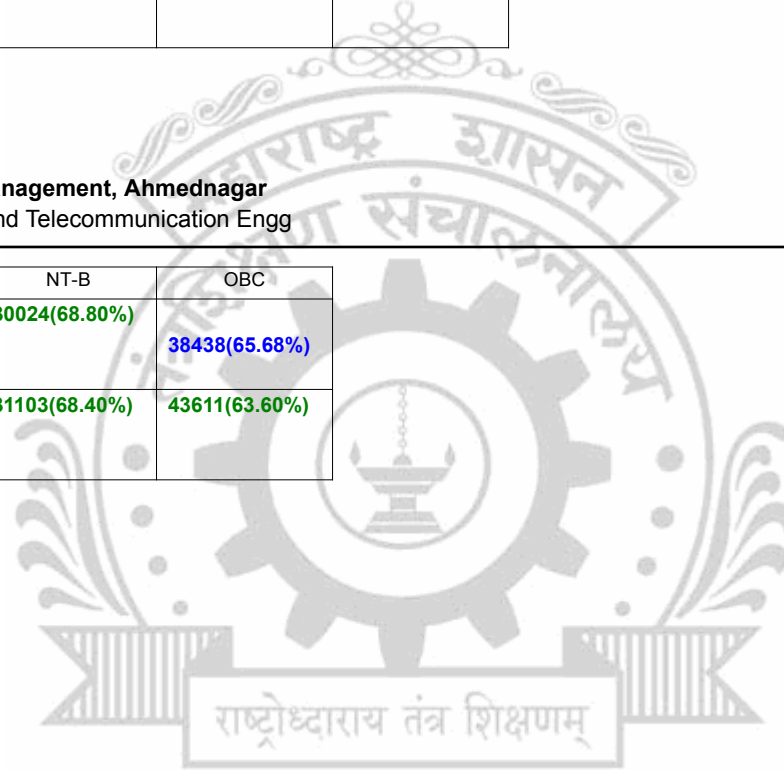

EN - 5176 G. H. Raisoni College of Engineering and Management, Ahmednagar

Choice Code : 517624510 Course Name : Computer Engineering

Sub Group : 301

		OPEN	VJDT	NT-C	NT-D	OBC
GOPEN	SubGroup	52000(58.84%)	54607(53.74%)	17460(73.81%)		53231(57.45%)
	MainGroup					
	OtherGroup					
LOPEN	SubGroup	44603(63.16%)			35546(66.76%)	39753(65.16%)
	MainGroup					
	OtherGroup					

EN - 5176 G. H. Raisoni College of Engineering and Management, Ahmednagar

Choice Code : 517637210 Course Name : Electronics and Telecommunication Engg

Sub Group : 302

		OPEN	SC	NT-B	OBC
GOPEN	SubGroup	46320(62.40%)		30024(68.80%)	
	MainGroup				38438(65.68%)
	OtherGroup				
LOPEN	SubGroup	32474(67.89%)	19645(72.86%)	31103(68.40%)	43611(63.60%)
	MainGroup				
	OtherGroup				

Legends: Starting character G-General, L-Ladies

Cut Off indicates the State Level General Merit Number & figures in bracket indicate merit marks.