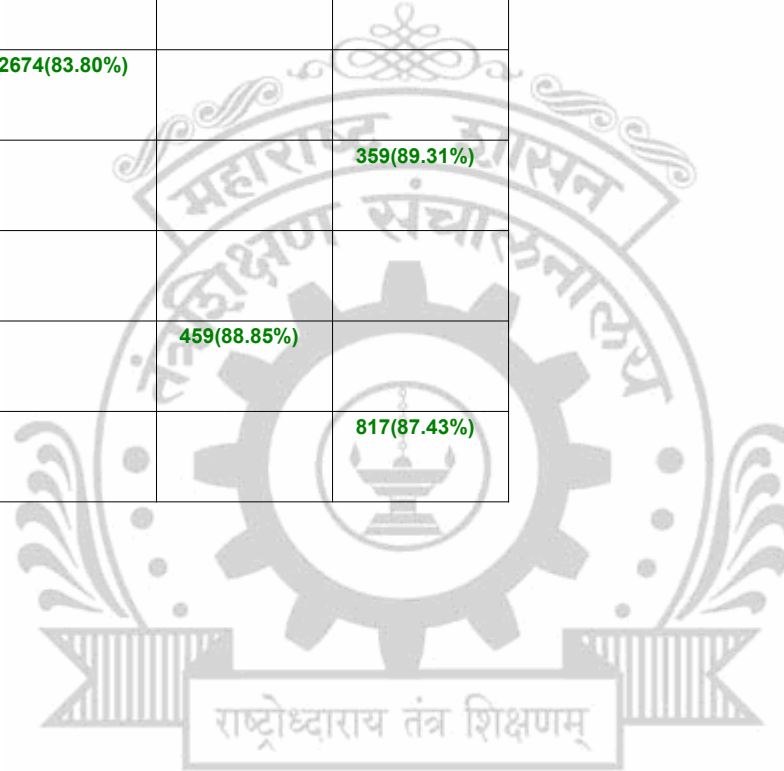

**Legends:** Starting character G-General, L-Ladies

Cut Off indicates the State Level General Merit Number &amp; figures in bracket indicate merit marks.

**EN - 3216 Gharda Foundation's Gharda Institute of Technology, Khed, Ratnagiri**