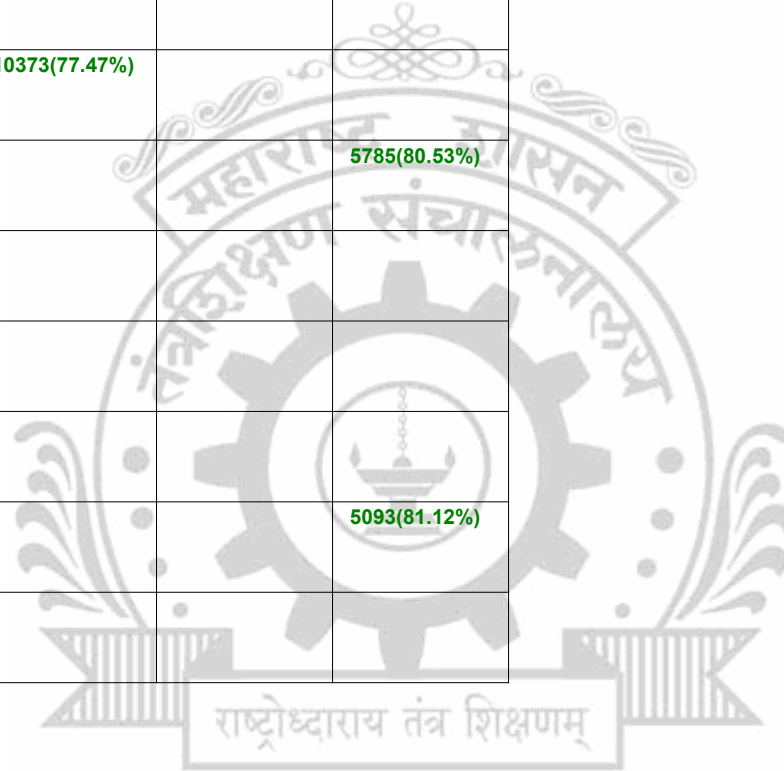

EN - 6273 Bansilal Ramnath Agarawal Charitable Trust's Vishwakarma Institute of Technology, Bibwewadi, Pune

Choice Code : 627346410 Course Name : Instrumentation and Control Engineering

Sub Group : 305

		OPEN	SC	VJDT	NT-C	OBC
GOPEN	SubGroup	1869(85.12%)			948(87.00%)	2891(83.50%)
	MainGroup					
	OtherGroup					
GSC	SubGroup		10872(77.18%)			
	MainGroup					
	OtherGroup					
GVJDT	SubGroup			10373(77.47%)		
	MainGroup					
	OtherGroup					
GOBC	SubGroup					5785(80.53%)
	MainGroup					
	OtherGroup					
LOPEN	SubGroup	3966(82.18%)				
	MainGroup					
	OtherGroup					
LSC	SubGroup		29361(69.06%)			
	MainGroup					
	OtherGroup					
LST	SubGroup		16556(74.24%)			
	MainGroup					
	OtherGroup					
LOBC	SubGroup					5093(81.12%)
	MainGroup					
	OtherGroup					
DEF	SubGroup		27599(69.71%)			
	MainGroup					
	OtherGroup					

Legends: Starting character G-General, L-Ladies

Cut Off indicates the State Level General Merit Number & figures in bracket indicate merit marks.