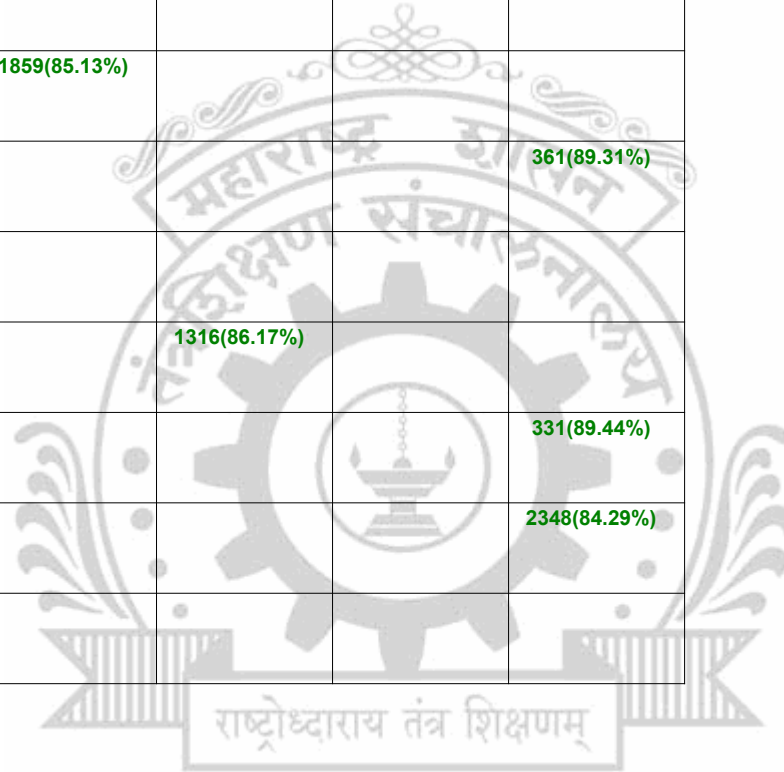

EN - 6273 Bansilal Ramnath Agarawal Charitable Trust's Vishwakarma Institute of Technology, Bibwewadi, Pune

Choice Code : 627337220 Course Name : Electronics and Telecommunication Engg[Second Shift]

Sub Group : 302

		OPEN	SC	VJDT	NT-C	NT-D	OBC
GOPEN	SubGroup	290(89.75%)				231(90.23%)	
	MainGroup						
	OtherGroup						
GSC	SubGroup		2312(84.34%)				
	MainGroup						
	OtherGroup						
GVJDT	SubGroup			1859(85.13%)			
	MainGroup						
	OtherGroup						
GOBC	SubGroup						361(89.31%)
	MainGroup						
	OtherGroup						
LOPEN	SubGroup	176(90.80%)					
	MainGroup						
	OtherGroup						
LNTC	SubGroup				1316(86.17%)		
	MainGroup						
	OtherGroup						
LOBC	SubGroup						331(89.44%)
	MainGroup						
	OtherGroup						
PWDC	SubGroup						2348(84.29%)
	MainGroup						
	OtherGroup						
DEF	SubGroup	2570(83.94%)					
	MainGroup						
	OtherGroup						

Legends: Starting character G-General, L-Ladies

Cut Off indicates the State Level General Merit Number & figures in bracket indicate merit marks.