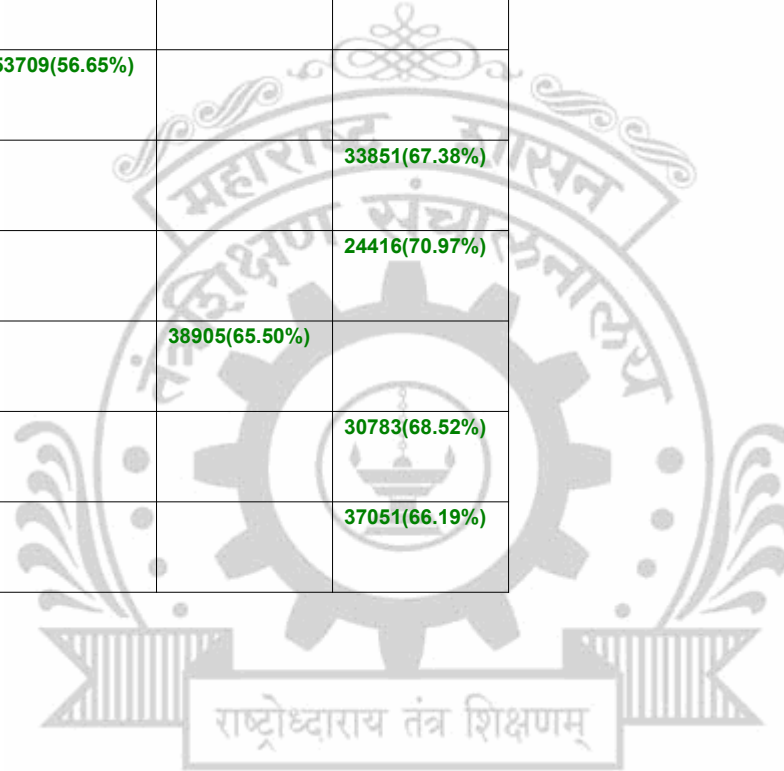

EN - 4178 Rajiv Gandhi College of Engineering & Research, Hingna Road, Nagpur

Choice Code : 417825110 Course Name : Computer Technology

Sub Group : 301

		OPEN	SC	ST	NT-C	OBC
GOPEN	SubGroup	29557(68.97%)			25362(70.58%)	28115(69.50%)
	MainGroup					
	OtherGroup					
GSC	SubGroup		39677(65.19%)			
	MainGroup					
	OtherGroup					
GST	SubGroup			53709(56.65%)		
	MainGroup					
	OtherGroup					
GOBC	SubGroup					33851(67.38%)
	MainGroup					
	OtherGroup					
LOPEN	SubGroup	35657(66.71%)				24416(70.97%)
	MainGroup					
	OtherGroup					
LNTC	SubGroup				38905(65.50%)	
	MainGroup					
	OtherGroup					
LOBC	SubGroup					30783(68.52%)
	MainGroup					
	OtherGroup					
DEF	SubGroup					37051(66.19%)
	MainGroup					
	OtherGroup					

Legends: Starting character G-General, L-Ladies

Cut Off indicates the State Level General Merit Number & figures in bracket indicate merit marks.