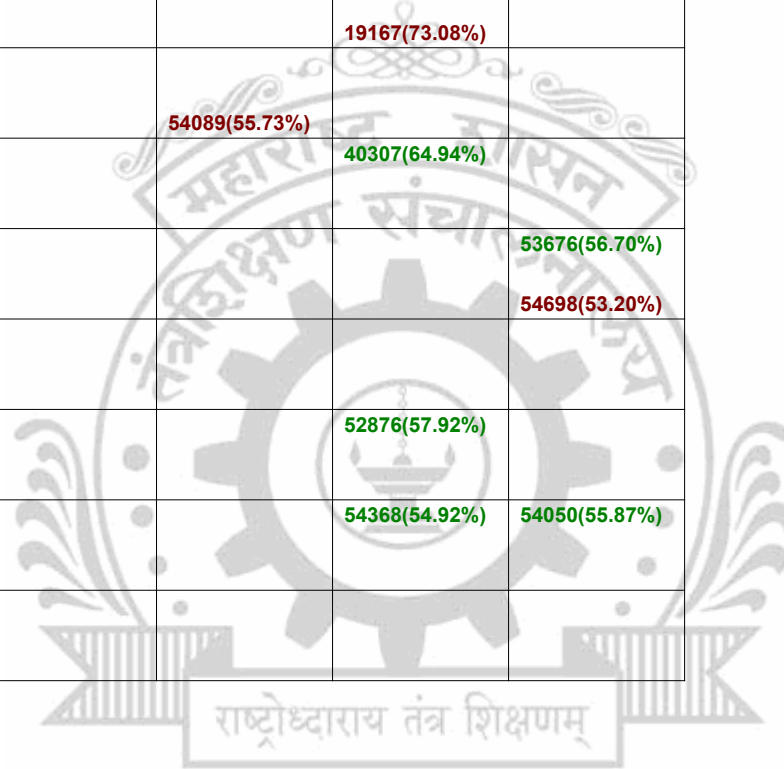

EN - 5380 Adsul's Technical Campus, Chas Dist. Ahmednagar
Choice Code : 538061210 Course Name : Mechanical Engineering

Sub Group : 401

		OPEN	SC	VJDT	NT-C	NT-D	OBC
GOPEN	SubGroup	53914(56.19%)	22101(71.88%)	25389(70.57%)		7740(79.10%)	36077(66.57%)
	MainGroup						
	OtherGroup						
GSC	SubGroup		54933(50.05%)				
	MainGroup						
	OtherGroup					19167(73.08%)	
GNTC	SubGroup						
	MainGroup						
	OtherGroup				54089(55.73%)		
GNTD	SubGroup					40307(64.94%)	
	MainGroup						
	OtherGroup						
GOBC	SubGroup						53676(56.70%)
	MainGroup						
	OtherGroup						54698(53.20%)
LOPEN	SubGroup	54766(52.66%)					
	MainGroup						
	OtherGroup						
LNTC	SubGroup					52876(57.92%)	
	MainGroup						
	OtherGroup						
LOBC	SubGroup					54368(54.92%)	54050(55.87%)
	MainGroup						
	OtherGroup						
DEF	SubGroup	52417(58.45%)					
	MainGroup						
	OtherGroup						

Legends: Starting character G-General, L-Ladies

Cut Off indicates the State Level General Merit Number & figures in bracket indicate merit marks.