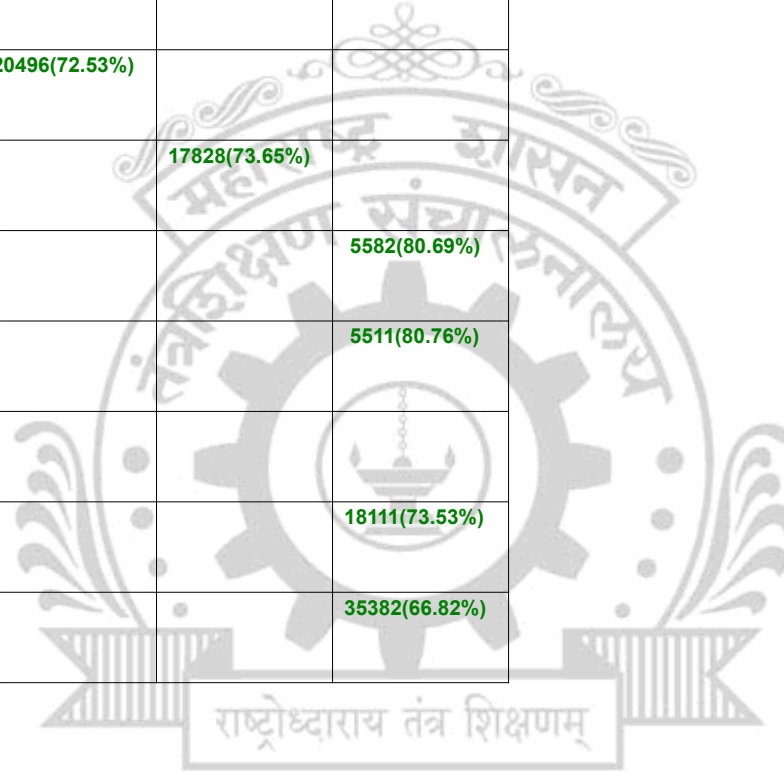

EN - 4173 National Power Training Institute, Nagpur (Under the Ministry of Power,(Govt. of India)

Choice Code : 417329910 Course Name : Power Engineering

Sub Group : 304

		OPEN	SC	ST	NT-C	OBC
GOPEN	SubGroup	2887(83.50%)				3869(82.29%)
	MainGroup					
	OtherGroup					
GSC	SubGroup		7467(79.29%)			
	MainGroup					
	OtherGroup					
GST	SubGroup			20496(72.53%)		
	MainGroup					
	OtherGroup					
GNTC	SubGroup				17828(73.65%)	
	MainGroup					
	OtherGroup					
GOBC	SubGroup					5582(80.69%)
	MainGroup					
	OtherGroup					
LOPEN	SubGroup	3371(82.88%)				5511(80.76%)
	MainGroup					
	OtherGroup					
LSC	SubGroup		7387(79.35%)			
	MainGroup					
	OtherGroup					
LOBC	SubGroup					18111(73.53%)
	MainGroup					
	OtherGroup					
DEF	SubGroup					35382(66.82%)
	MainGroup					
	OtherGroup					

Legends: Starting character G-General, L-Ladies

Cut Off indicates the State Level General Merit Number & figures in bracket indicate merit marks.