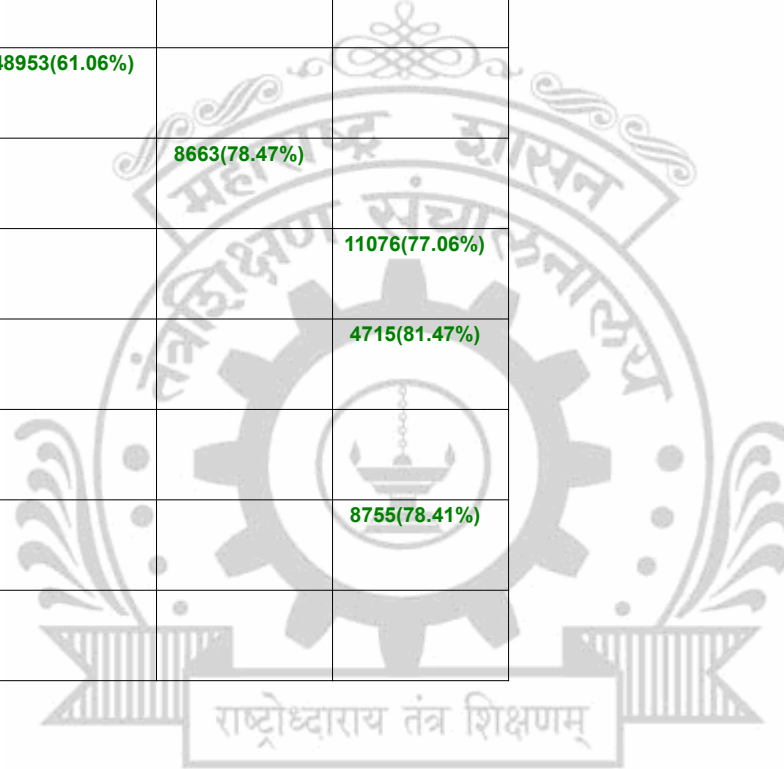

EN - 1002 Government College of Engineering, Amravati

Choice Code : 100246610 Course Name : Instrumentation Engineering

Sub Group : 305

		OPEN	SC	VJDT	NT-C	OBC
GOPEN	SubGroup	7208(79.48%)			6377(80.06%)	
	MainGroup					
	OtherGroup					
GSC	SubGroup		30153(68.76%)			
	MainGroup					
	OtherGroup					
GVJDT	SubGroup			48953(61.06%)		
	MainGroup					
	OtherGroup					
GNTC	SubGroup				8663(78.47%)	
	MainGroup					
	OtherGroup					
GOBC	SubGroup					11076(77.06%)
	MainGroup					
	OtherGroup					
LOPEN	SubGroup					4715(81.47%)
	MainGroup					
	OtherGroup					
LSC	SubGroup		13646(75.65%)			
	MainGroup					
	OtherGroup					
LOBC	SubGroup					8755(78.41%)
	MainGroup					
	OtherGroup					
PWDC	SubGroup	12212(76.41%)				
	MainGroup					
	OtherGroup					

Legends: Starting character G-General, L-Ladies

Cut Off indicates the State Level General Merit Number & figures in bracket indicate merit marks.