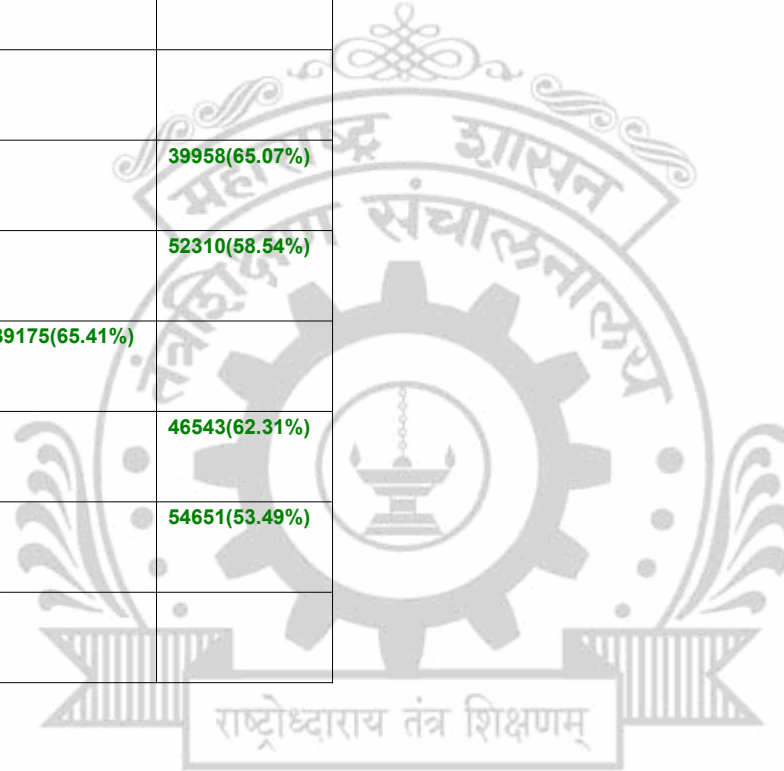

EN - 1127 Jagadamba Bahuuddeshiya Gramin Vikas Sanstha's Jagdamba College of Engineering and Technology, Yavatmal

Choice Code : 112719110 Course Name : Civil Engineering

Sub Group : 201

		OPEN	SC	VJDT	OBC
GOPEN	SubGroup	30535(68.62%)	27208(69.86%)		32464(67.89%)
	MainGroup				
	OtherGroup				
GSC	SubGroup		53731(56.60%)		
	MainGroup				
	OtherGroup				
GST	SubGroup		54745(52.85%)		
	MainGroup				
	OtherGroup				
GOBC	SubGroup				39958(65.07%)
	MainGroup				
	OtherGroup				
LOPEN	SubGroup				52310(58.54%)
	MainGroup				
	OtherGroup				
LNTB	SubGroup			39175(65.41%)	
	MainGroup				
	OtherGroup				
LNTC	SubGroup				46543(62.31%)
	MainGroup				
	OtherGroup				
LOBC	SubGroup				54651(53.49%)
	MainGroup				
	OtherGroup				
DEF	SubGroup	35969(66.59%)			
	MainGroup				
	OtherGroup				

Legends: Starting character G-General, L-Ladies

Cut Off indicates the State Level General Merit Number & figures in bracket indicate merit marks.