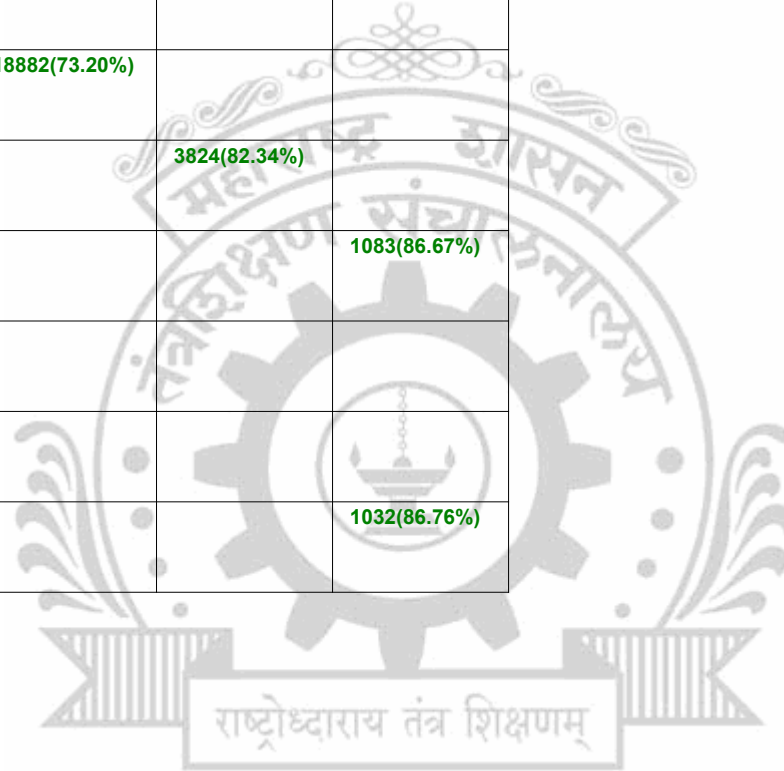

EN - 6004 Government College of Engineering, Avasari

Choice Code : 600437210 Course Name : Electronics and Telecommunication Engg

Sub Group : 302

		OPEN	SC	ST	NT-C	OBC
GOPEN	SubGroup	917(87.07%)				
	MainGroup					
	OtherGroup					
GSC	SubGroup		4378(81.77%)			
	MainGroup					
	OtherGroup					
GST	SubGroup			18882(73.20%)		
	MainGroup					
	OtherGroup					
GNTC	SubGroup				3824(82.34%)	
	MainGroup					
	OtherGroup					
GOBC	SubGroup					1083(86.67%)
	MainGroup					
	OtherGroup					
LOPEN	SubGroup	296(89.71%)				
	MainGroup					
	OtherGroup					
LSC	SubGroup		2314(84.34%)			
	MainGroup					
	OtherGroup					
LOBC	SubGroup					1032(86.76%)
	MainGroup					
	OtherGroup					

Legends: Starting character G-General, L-Ladies

Cut Off indicates the State Level General Merit Number & figures in bracket indicate merit marks.