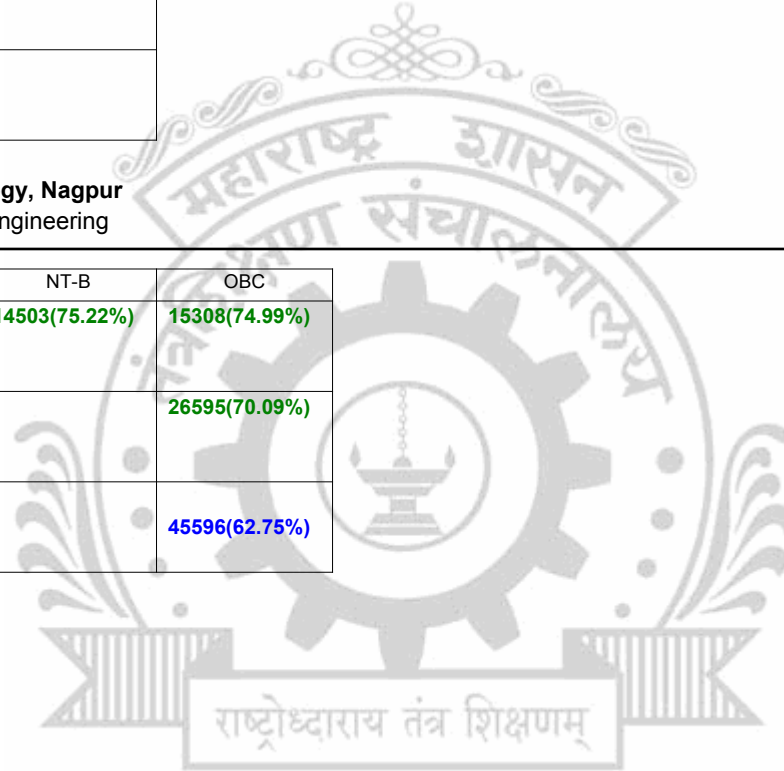

**Legends:** Starting character G-General, L-Ladies

Cut Off indicates the State Level General Merit Number &amp; figures in bracket indicate merit marks.

**EN - 4173 National Power Training Institute, Nagpur (Under the Ministry of Power,(Govt. of India)**