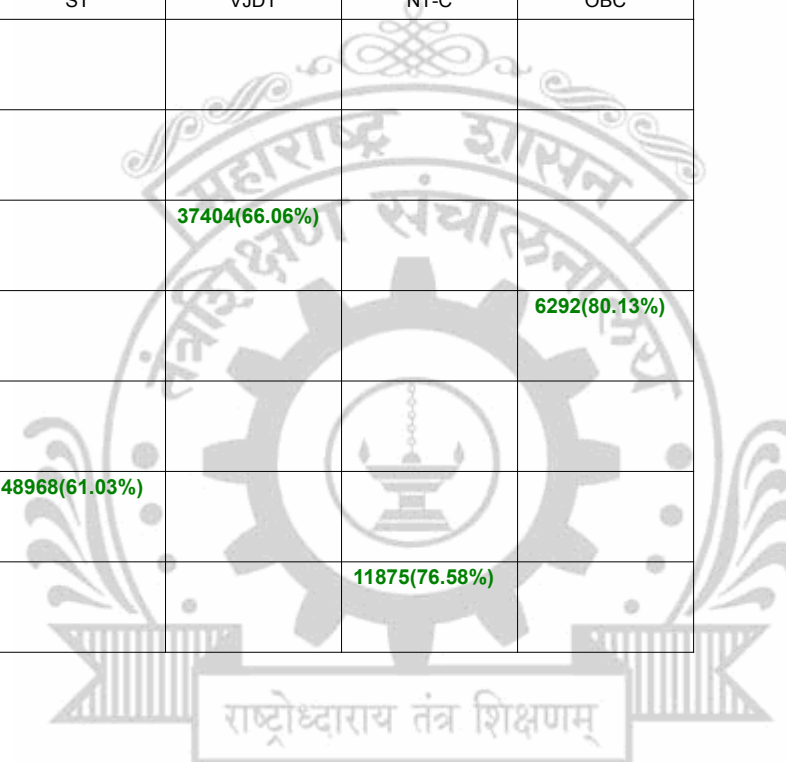

OPEN	SC	ST	VJDT	NT-B	NT-C	NT-D	OBC
PWDC	SubGroup	4456(81.69%)							
	MainGroup								
	OtherGroup								

EN - 6278 All India Shri Shivaji Memorial Society's College of Engineering, Pune

Choice Code : 627824510 Course Name : Computer Engineering

Sub Group : 301

		OPEN	SC	ST	VJDT	NT-C	OBC
GOPEN	SubGroup	5260(80.97%)					
	MainGroup						
	OtherGroup						
GSC	SubGroup		16679(74.19%)				
	MainGroup						
	OtherGroup						
GVJDT	SubGroup				37404(66.06%)		
	MainGroup						
	OtherGroup						
GOBC	SubGroup						6292(80.13%)
	MainGroup						
	OtherGroup						
LOPEN	SubGroup	6044(80.32%)					
	MainGroup						
	OtherGroup						
LST	SubGroup			48968(61.03%)			
	MainGroup						
	OtherGroup						
LNTC	SubGroup					11875(76.58%)	
	MainGroup						
	OtherGroup						

Legends: Starting character G-General, L-Ladies

Cut Off indicates the State Level General Merit Number & figures in bracket indicate merit marks.