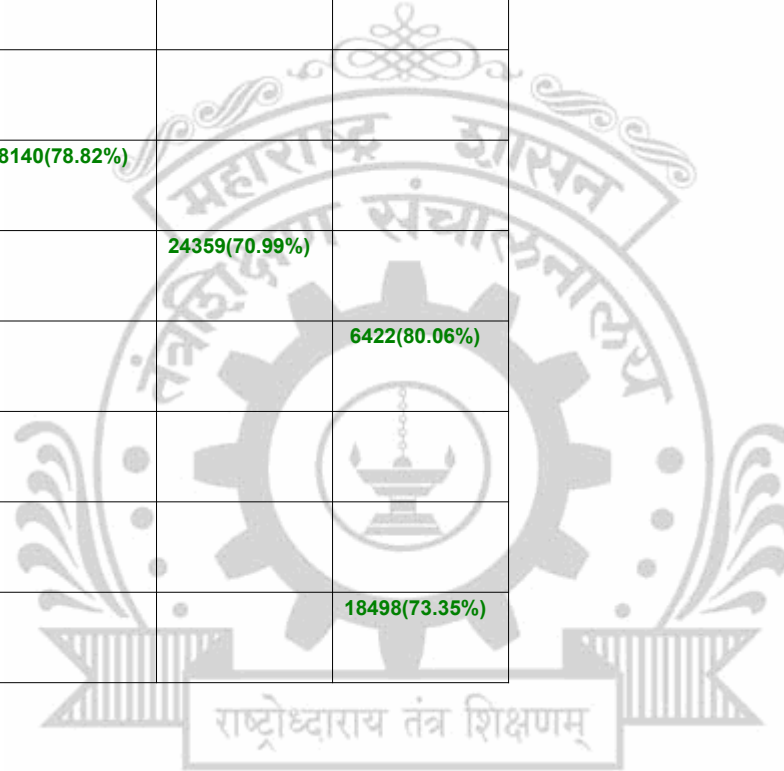

EN - 6207 Dr. D. Y. Patil Vidya Pratishthan Society Dr .D. Y. Patil Institute of Engineering & Technology, Pimpri,Pune

Choice Code : 620719110 Course Name : Civil Engineering

Sub Group : 201

		OPEN	SC	VJDT	NT-D	OBC
GOPEN	SubGroup	4901(81.30%)				5007(81.19%)
	MainGroup					
	OtherGroup					
GSC	SubGroup		14422(75.27%)			
	MainGroup					
	OtherGroup					
GST	SubGroup		21612(72.06%)			
	MainGroup					
	OtherGroup					
GVJDT	SubGroup			8140(78.82%)		
	MainGroup					
	OtherGroup					
GNTD	SubGroup				24359(70.99%)	
	MainGroup					
	OtherGroup					
GOBC	SubGroup					6422(80.06%)
	MainGroup					
	OtherGroup					
LOPEN	SubGroup	5082(81.13%)				
	MainGroup					
	OtherGroup					
LSC	SubGroup		26343(70.19%)			
	MainGroup					
	OtherGroup					
LOBC	SubGroup					18498(73.35%)
	MainGroup					
	OtherGroup					

Legends: Starting character G-General, L-Ladies

Cut Off indicates the State Level General Merit Number & figures in bracket indicate merit marks.