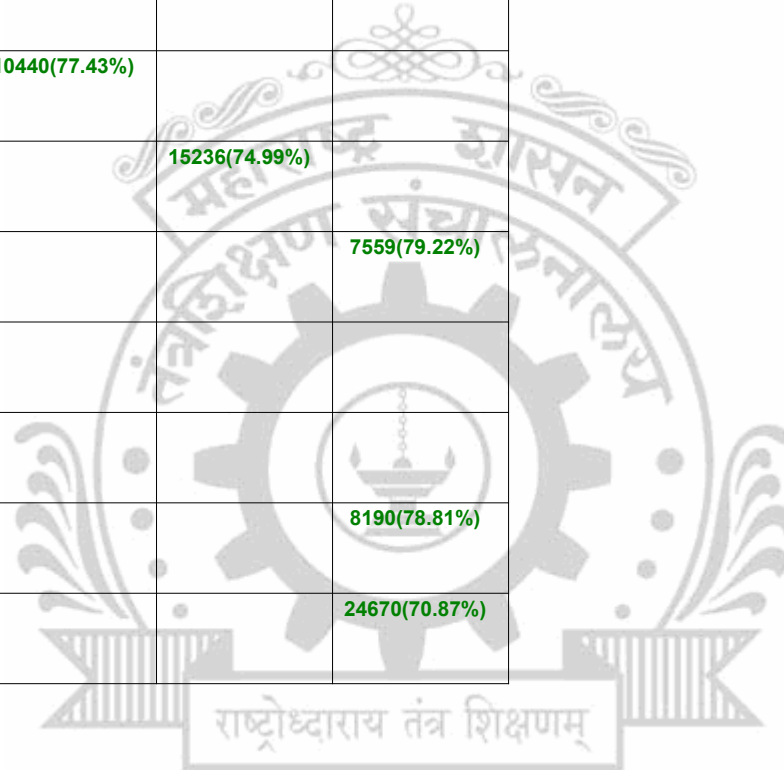

EN - 6160 JSPM's Imperial College of Engineering and Research, Wagholi, Pune

Choice Code : 616061220 Course Name : Mechanical Engineering[Second Shift]

Sub Group : 401

		OPEN	SC	NT-B	NT-D	OBC
GOPEN	SubGroup	6387(80.06%)				
	MainGroup					
	OtherGroup					
GSC	SubGroup		21024(72.30%)			
	MainGroup					
	OtherGroup					
GNTB	SubGroup			10440(77.43%)		
	MainGroup					
	OtherGroup					
GNTD	SubGroup				15236(74.99%)	
	MainGroup					
	OtherGroup					
GOBC	SubGroup					7559(79.22%)
	MainGroup					
	OtherGroup					
LOPEN	SubGroup	6385(80.06%)				
	MainGroup					
	OtherGroup					
LST	SubGroup		21588(72.06%)			
	MainGroup					
	OtherGroup					
LOBC	SubGroup					8190(78.81%)
	MainGroup					
	OtherGroup					
DEF	SubGroup					24670(70.87%)
	MainGroup					
	OtherGroup					

Legends: Starting character G-General, L-Ladies

Cut Off indicates the State Level General Merit Number & figures in bracket indicate merit marks.