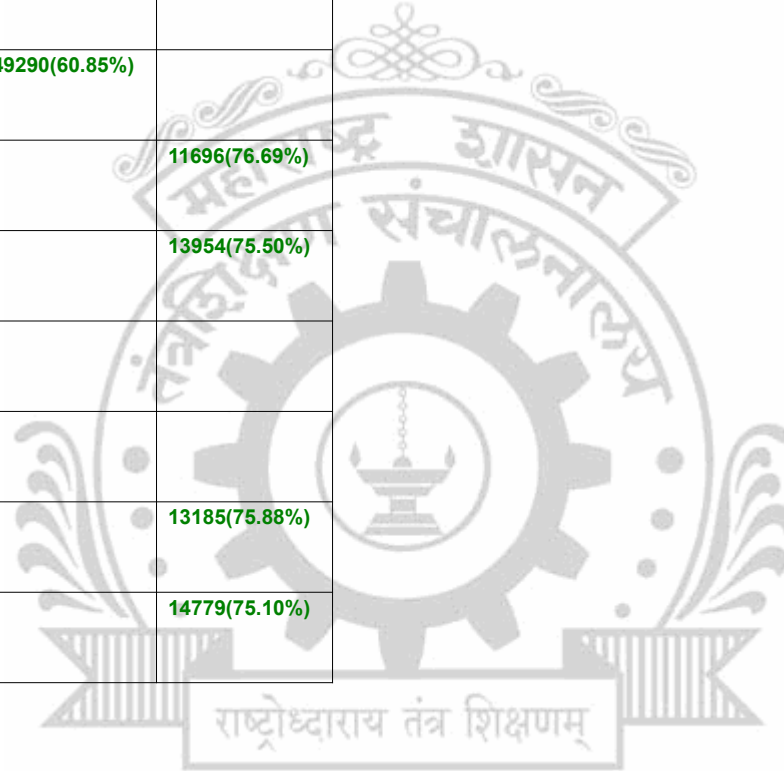

EN - 4147 Backward Class Youth Relife Committee's, Karmavir Dadasaheb Kannamwar College of Engineering, Nagpur

Choice Code : 414719110 Course Name : Civil Engineering

Sub Group : 201

		SC	ST	NT-C	OBC
GOPEN	SubGroup				7674(79.15%)
	MainGroup				
	OtherGroup				
GSC	SubGroup	16787(74.14%)			
	MainGroup				
	OtherGroup				
GNTC	SubGroup			49290(60.85%)	
	MainGroup				
	OtherGroup				
GOBC	SubGroup				11696(76.69%)
	MainGroup				
	OtherGroup				
LOPEN	SubGroup				13954(75.50%)
	MainGroup				
	OtherGroup				
LSC	SubGroup	27156(69.88%)			
	MainGroup				
	OtherGroup				
LST	SubGroup		30224(68.73%)		
	MainGroup				
	OtherGroup				
PWDC	SubGroup				13185(75.88%)
	MainGroup				
	OtherGroup				
DEF	SubGroup				14779(75.10%)
	MainGroup				
	OtherGroup				

Legends: Starting character G-General, L-Ladies

Cut Off indicates the State Level General Merit Number & figures in bracket indicate merit marks.