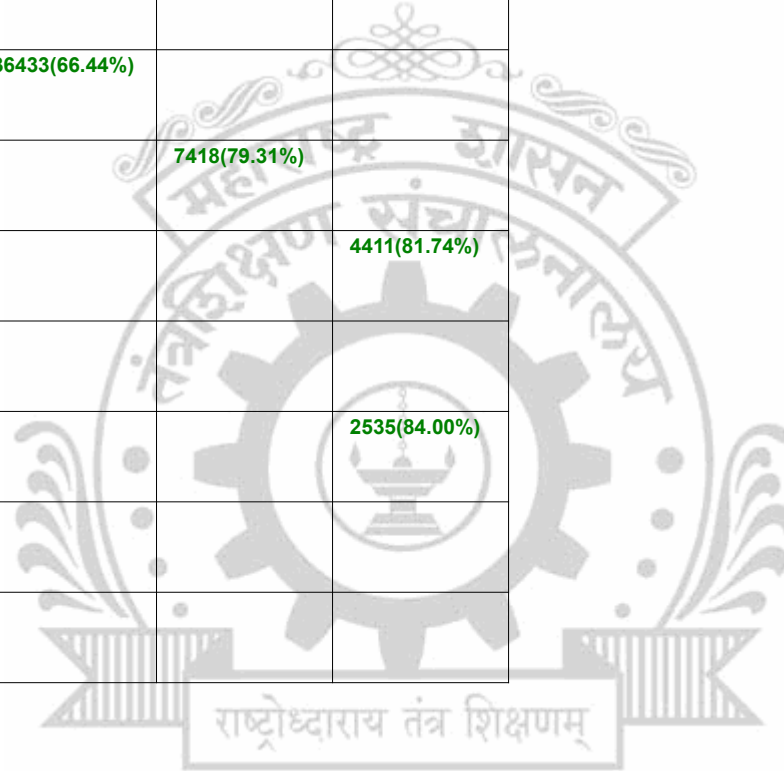

EN - 6274 Pune Vidyarthi Griha's College of Engineering and Technology, Pune

Choice Code : 627424510 Course Name : Computer Engineering

Sub Group : 301

		OPEN	SC	ST	VJDT	OBC
GOPEN	SubGroup	1748(85.31%)				
	MainGroup					
	OtherGroup					
GSC	SubGroup		13726(75.61%)			
	MainGroup					
	OtherGroup					
GST	SubGroup			36433(66.44%)		
	MainGroup					
	OtherGroup					
GVJDT	SubGroup				7418(79.31%)	
	MainGroup					
	OtherGroup					
GOBC	SubGroup					4411(81.74%)
	MainGroup					
	OtherGroup					
LOPEN	SubGroup	1306(86.19%)				
	MainGroup					
	OtherGroup					
LOBC	SubGroup					2535(84.00%)
	MainGroup					
	OtherGroup					
PWDC	SubGroup	1796(85.23%)				
	MainGroup					
	OtherGroup					
DEF	SubGroup	13828(75.56%)				
	MainGroup					
	OtherGroup					

Legends: Starting character G-General, L-Ladies

Cut Off indicates the State Level General Merit Number & figures in bracket indicate merit marks.