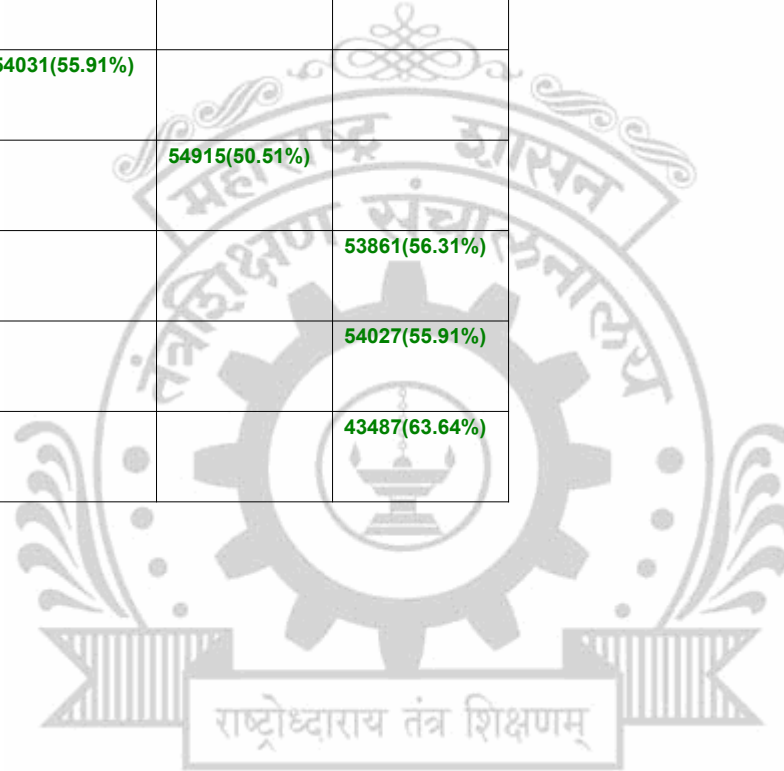

EN - 5412 Trimurti Shikshan Prasarak Mandal's Shri. Pandit Anna Patil College of Engineering, Jalgaon.

Choice Code : 541261210 Course Name : Mechanical Engineering

Sub Group : 401

		OPEN	SC	ST	NT-B	OBC
GOPEN	SubGroup	40012(65.05%)				41087(64.63%)
	MainGroup					
	OtherGroup					
GSC	SubGroup	54545(54.14%)	53362(57.23%)			
	MainGroup	39606(65.22%)	28632(69.31%)			
	OtherGroup					
GST	SubGroup			54031(55.91%)		
	MainGroup					
	OtherGroup					
GNTB	SubGroup				54915(50.51%)	
	MainGroup					
	OtherGroup					
GOBC	SubGroup					53861(56.31%)
	MainGroup					
	OtherGroup					
LOPEN	SubGroup	53867(56.30%)				54027(55.91%)
	MainGroup					
	OtherGroup					
DEF	SubGroup					43487(63.64%)
	MainGroup					
	OtherGroup					

Legends: Starting character G-General, L-Ladies

Cut Off indicates the State Level General Merit Number & figures in bracket indicate merit marks.