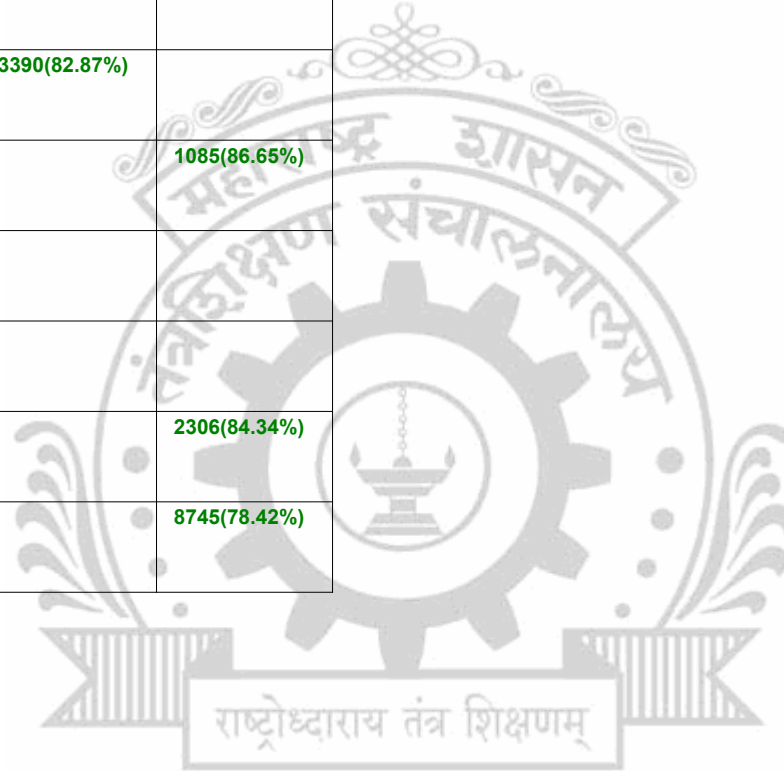

EN - 6151 Maharashtra Institute of Technology, Kothrud, Pune

Choice Code : 615119110 Course Name : Civil Engineering

Sub Group : 201

		OPEN	SC	ST	OBC
GOPEN	SubGroup	559(88.44%)			
	MainGroup				
	OtherGroup				
GSC	SubGroup		4656(81.52%)		
	MainGroup				
	OtherGroup				
GST	SubGroup			3390(82.87%)	
	MainGroup				
	OtherGroup				
GOBC	SubGroup				1085(86.65%)
	MainGroup				
	OtherGroup				
LOPEN	SubGroup	2096(84.68%)			
	MainGroup				
	OtherGroup				
LSC	SubGroup		6293(80.13%)		
	MainGroup				
	OtherGroup				
LOBC	SubGroup				2306(84.34%)
	MainGroup				
	OtherGroup				
DEF	SubGroup				8745(78.42%)
	MainGroup				
	OtherGroup				

Legends: Starting character G-General, L-Ladies

Cut Off indicates the State Level General Merit Number & figures in bracket indicate merit marks.