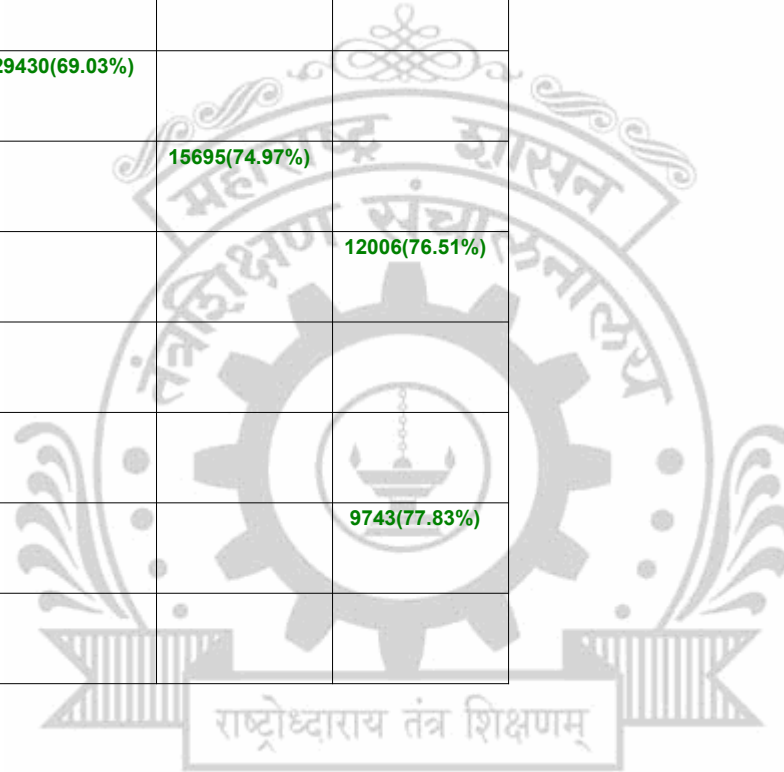

EN - 6772 NBN Sinhgad Technical Institutes Campus, Pune

Choice Code : 677237210 Course Name : Electronics and Telecommunication Engg

Sub Group : 302

		OPEN	SC	NT-B	NT-C	OBC
GOPEN	SubGroup	6020(80.34%)				
	MainGroup					
	OtherGroup					
GSC	SubGroup		25586(70.51%)			
	MainGroup					
	OtherGroup					
GNTB	SubGroup			29430(69.03%)		
	MainGroup					
	OtherGroup					
GNTC	SubGroup				15695(74.97%)	
	MainGroup					
	OtherGroup					
GOBC	SubGroup					12006(76.51%)
	MainGroup					
	OtherGroup					
LOPEN	SubGroup	4818(81.37%)				
	MainGroup					
	OtherGroup					
LSC	SubGroup		8016(78.91%)			
	MainGroup					
	OtherGroup					
LOBC	SubGroup					9743(77.83%)
	MainGroup					
	OtherGroup					
PWDC	SubGroup	6087(80.29%)				
	MainGroup					
	OtherGroup					

Legends: Starting character G-General, L-Ladies

Cut Off indicates the State Level General Merit Number & figures in bracket indicate merit marks.