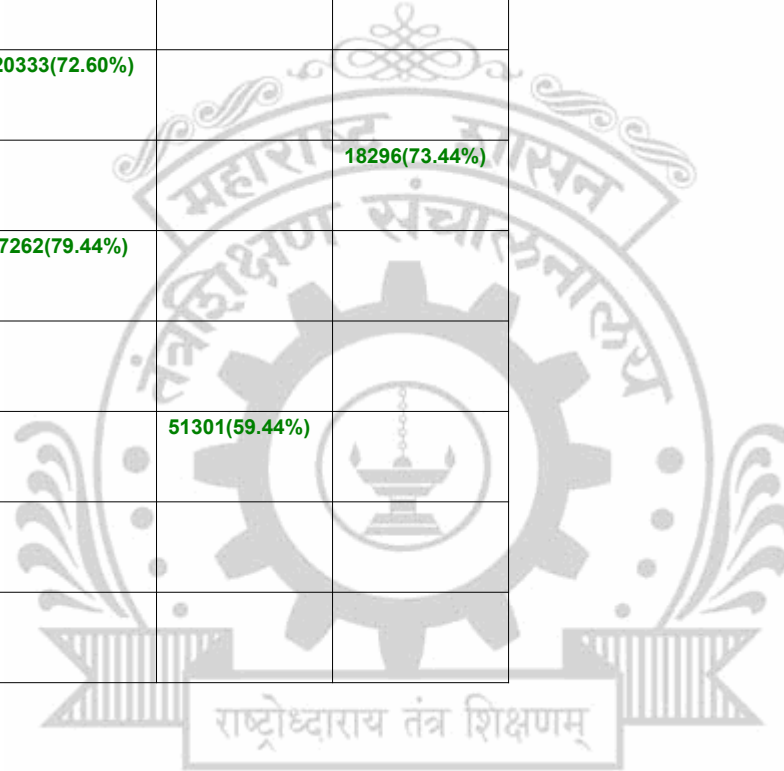

EN - 3189 Bharati Vidyapeeth College of Engineering, Belpada, Kharghar, Navi Mumbai

Choice Code : 318924610 Course Name : Information Technology

Sub Group : 301

		OPEN	SC	NT-B	NT-C	OBC
GOPEN	SubGroup	16397(74.31%)				
	MainGroup					
	OtherGroup					
GSC	SubGroup		19773(72.81%)			
	MainGroup					
	OtherGroup					
GNTB	SubGroup			20333(72.60%)		
	MainGroup					
	OtherGroup					
GOBC	SubGroup					18296(73.44%)
	MainGroup					
	OtherGroup					
LOPEN	SubGroup			7262(79.44%)		
	MainGroup					
	OtherGroup					
LSC	SubGroup		34243(67.25%)			
	MainGroup					
	OtherGroup					
LNTC	SubGroup				51301(59.44%)	
	MainGroup					
	OtherGroup					
PWDC	SubGroup	16946(74.06%)				
	MainGroup					
	OtherGroup					
DEF	SubGroup	17465(73.81%)				
	MainGroup					
	OtherGroup					

Legends: Starting character G-General, L-Ladies

Cut Off indicates the State Level General Merit Number & figures in bracket indicate merit marks.