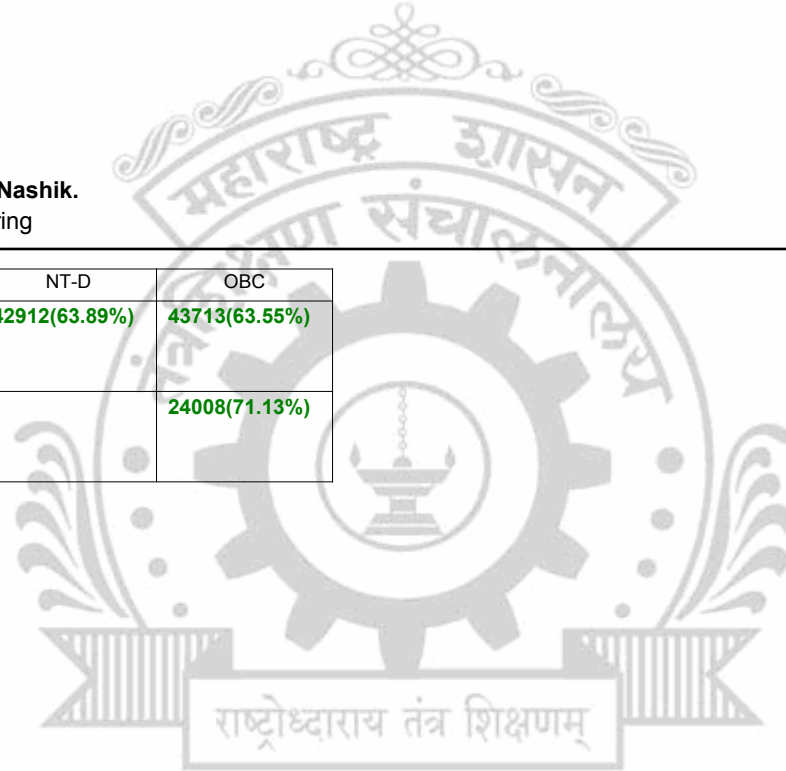

EN - 5396 College of Engineering and Technology ,North Maharashtra Knowledge City ,Jalgaon

Choice Code : 539661210 Course Name : Mechanical Engineering

Sub Group : 401

		OPEN	ST	NT-B	OBC
GOPEN	SubGroup	45261(62.89%)	52984(57.79%)	28312(69.43%)	48455(61.33%)
	MainGroup				
	OtherGroup				

EN - 5399 Sanghavi College of Engineering, Varvandi, Nashik.

Choice Code : 539919110 Course Name : Civil Engineering

Sub Group : 201

		OPEN	SC	NT-D	OBC
GOPEN	SubGroup	51901(58.93%)	34640(67.10%)	42912(63.89%)	43713(63.55%)
	MainGroup				
	OtherGroup				
LOPEN	SubGroup	38880(65.52%)			24008(71.13%)
	MainGroup				
	OtherGroup				

Legends: Starting character G-General, L-Ladies

Cut Off indicates the State Level General Merit Number & figures in bracket indicate merit marks.