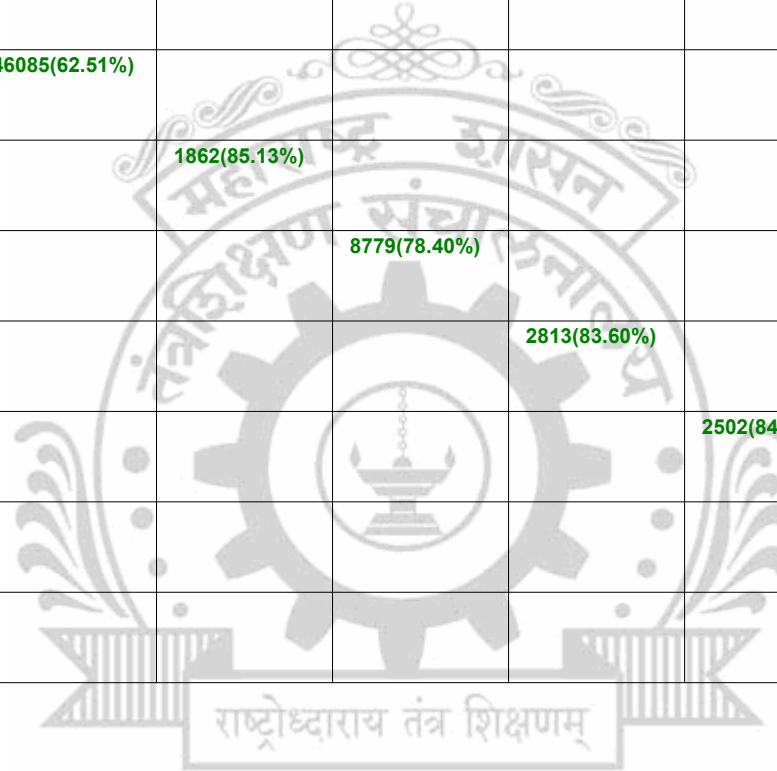

EN - 6276 MKSSS's Cummins College of Engineering for Women, Karvenagar,Pune

Choice Code : 627637210 Course Name : Electronics and Telecommunication Engg

Sub Group : 302

		OPEN	SC	ST	VJDT	NT-B	NT-D	OBC
LOPEN	SubGroup	1532(85.74%)				1186(86.44%)		564(88.40%)
	MainGroup							
	OtherGroup							
LSC	SubGroup		12784(76.11%)					
	MainGroup							
	OtherGroup							
LST	SubGroup			46085(62.51%)				
	MainGroup							
	OtherGroup							
LVJDT	SubGroup				1862(85.13%)			
	MainGroup							
	OtherGroup							
LNTB	SubGroup					8779(78.40%)		
	MainGroup							
	OtherGroup							
LNTD	SubGroup						2813(83.60%)	
	MainGroup							
	OtherGroup							
LOBC	SubGroup							2502(84.06%)
	MainGroup							
	OtherGroup							
PWDC	SubGroup	1550(85.71%)						
	MainGroup							
	OtherGroup							
DEF	SubGroup	3761(82.40%)						
	MainGroup							
	OtherGroup							

Legends: Starting character G-General, L-Ladies

Cut Off indicates the State Level General Merit Number & figures in bracket indicate merit marks.