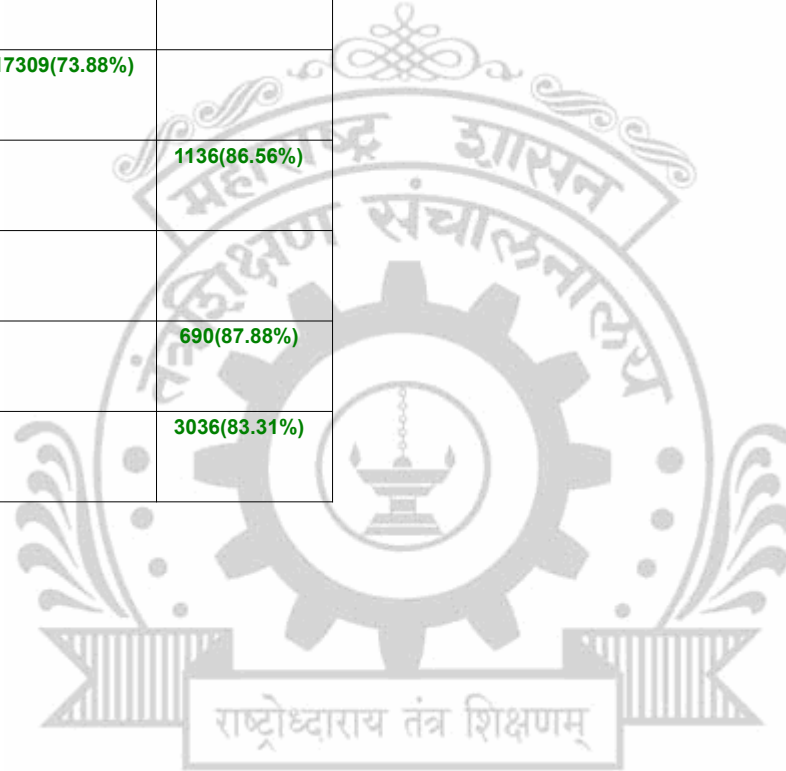

EN - 5121 K. K. Wagh Institute of Engineering Education and Research, Nashik
Choice Code : 512137210 Course Name : Electronics and Telecommunication Engg

Sub Group : 302

		OPEN	SC	ST	OBC
GOPEN	SubGroup	289(89.76%)			382(89.20%)
	MainGroup				
	OtherGroup				
GSC	SubGroup		4520(81.63%)		
	MainGroup				
	OtherGroup				
GST	SubGroup			17309(73.88%)	
	MainGroup				
	OtherGroup				
GOBC	SubGroup				1136(86.56%)
	MainGroup				
	OtherGroup				
LOPEN	SubGroup	244(90.11%)			
	MainGroup				
	OtherGroup				
LOBC	SubGroup				690(87.88%)
	MainGroup				
	OtherGroup				
PWDC	SubGroup				3036(83.31%)
	MainGroup				
	OtherGroup				

Legends: Starting character G-General, L-Ladies

Cut Off indicates the State Level General Merit Number & figures in bracket indicate merit marks.