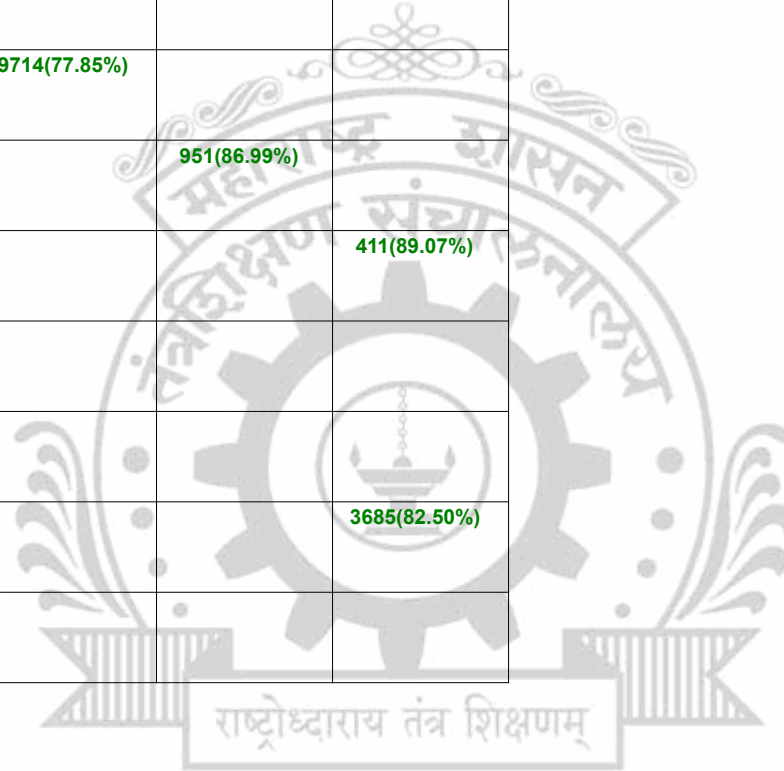

**Legends:** Starting character G-General, L-Ladies

Cut Off indicates the State Level General Merit Number &amp; figures in bracket indicate merit marks.

**EN - 6005 Government College of Engineering, Karad**