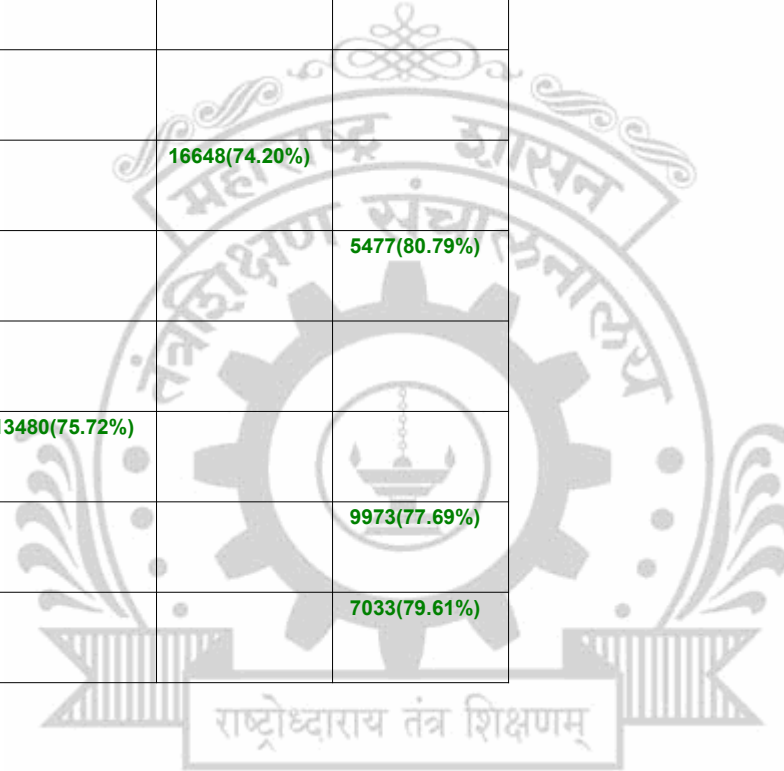

EN - 6284 Vidya Pratishthan's College of Engineering, Baramati Dist.Pune

Choice Code : 628419110 Course Name : Civil Engineering

Sub Group : 201

		OPEN	SC	VJDT	NT-D	OBC
GOPEN	SubGroup	2421(84.17%)				
	MainGroup					
	OtherGroup					
GSC	SubGroup		17575(73.75%)			
	MainGroup					
	OtherGroup					
GST	SubGroup		17855(73.63%)			
	MainGroup					
	OtherGroup					
GNTD	SubGroup				16648(74.20%)	
	MainGroup					
	OtherGroup					
GOBC	SubGroup					5477(80.79%)
	MainGroup					
	OtherGroup					
LOPEN	SubGroup	3812(82.37%)				
	MainGroup					
	OtherGroup					
LNTB	SubGroup			13480(75.72%)		
	MainGroup					
	OtherGroup					
LOBC	SubGroup					9973(77.69%)
	MainGroup					
	OtherGroup					
DEF	SubGroup					7033(79.61%)
	MainGroup					
	OtherGroup					

Legends: Starting character G-General, L-Ladies

Cut Off indicates the State Level General Merit Number & figures in bracket indicate merit marks.