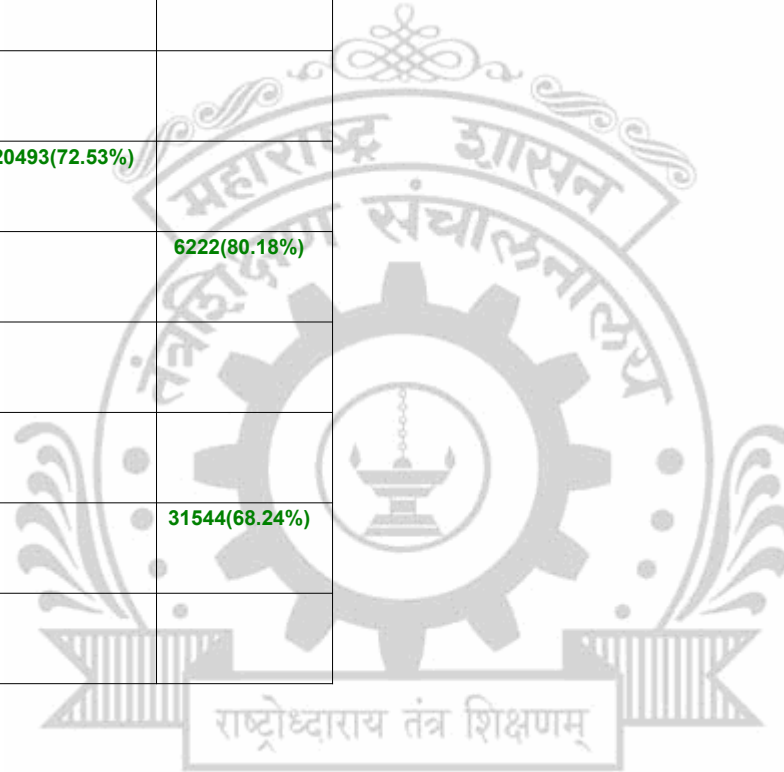

EN - 6273 Bansilal Ramnath Agarawal Charitable Trust's Vishwakarma Institute of Technology, Bibwewadi, Pune

Choice Code : 627350710 Course Name : Chemical Engineering

Sub Group : 101

		OPEN	SC	VJDT	OBC
GOPEN	SubGroup	4026(82.12%)			2660(83.82%)
	MainGroup				
	OtherGroup				
GSC	SubGroup		32989(67.71%)		
	MainGroup				
	OtherGroup				
GST	SubGroup		34107(67.29%)		
	MainGroup				
	OtherGroup				
GVJDT	SubGroup			20493(72.53%)	
	MainGroup				
	OtherGroup				
GOBC	SubGroup				6222(80.18%)
	MainGroup				
	OtherGroup				
LOPEN	SubGroup	26989(69.94%)	22820(71.59%)		
	MainGroup				
	OtherGroup				
LSC	SubGroup		30023(68.80%)		
	MainGroup				
	OtherGroup				
LOBC	SubGroup				31544(68.24%)
	MainGroup				
	OtherGroup				
PWDC	SubGroup	7220(79.47%)			
	MainGroup				
	OtherGroup				

Legends: Starting character G-General, L-Ladies

Cut Off indicates the State Level General Merit Number & figures in bracket indicate merit marks.