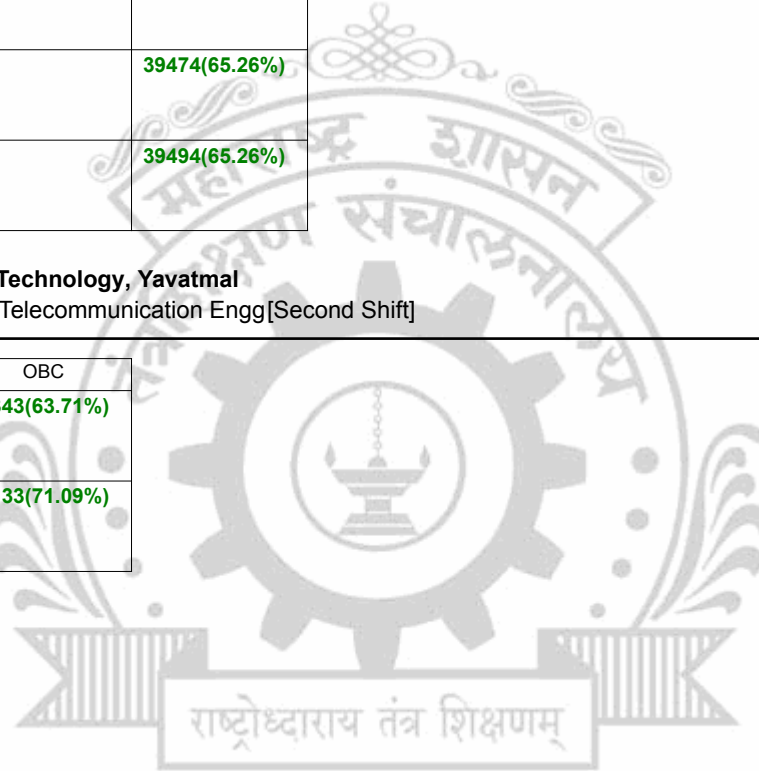

EN - 1120 Jawaharlal Darda Institute of Engineering and Technology, Yavatmal

Choice Code : 112037210 Course Name : Electronics and Telecommunication Engg

Sub Group : 302

		OPEN	SC	NT-B	OBC
GOPEN	SubGroup	38840(65.54%)	34936(66.97%)	37297(66.11%)	37288(66.11%)
	MainGroup				
	OtherGroup				
LOPEN	SubGroup	10031(77.66%)			39482(65.26%)
	MainGroup				
	OtherGroup				
PWDC	SubGroup				39474(65.26%)
	MainGroup				
	OtherGroup				
DEF	SubGroup				39494(65.26%)
	MainGroup				
	OtherGroup				

EN - 1120 Jawaharlal Darda Institute of Engineering and Technology, Yavatmal

Choice Code : 112037220 Course Name : Electronics and Telecommunication Engg[Second Shift]

Sub Group : 302

		OPEN	NT-D	OBC
GOPEN	SubGroup	40025(65.03%)	36082(66.57%)	43343(63.71%)
	MainGroup			
	OtherGroup			
LOPEN	SubGroup	23094(71.49%)		24133(71.09%)
	MainGroup			
	OtherGroup			

Legends: Starting character G-General, L-Ladies

Cut Off indicates the State Level General Merit Number & figures in bracket indicate merit marks.