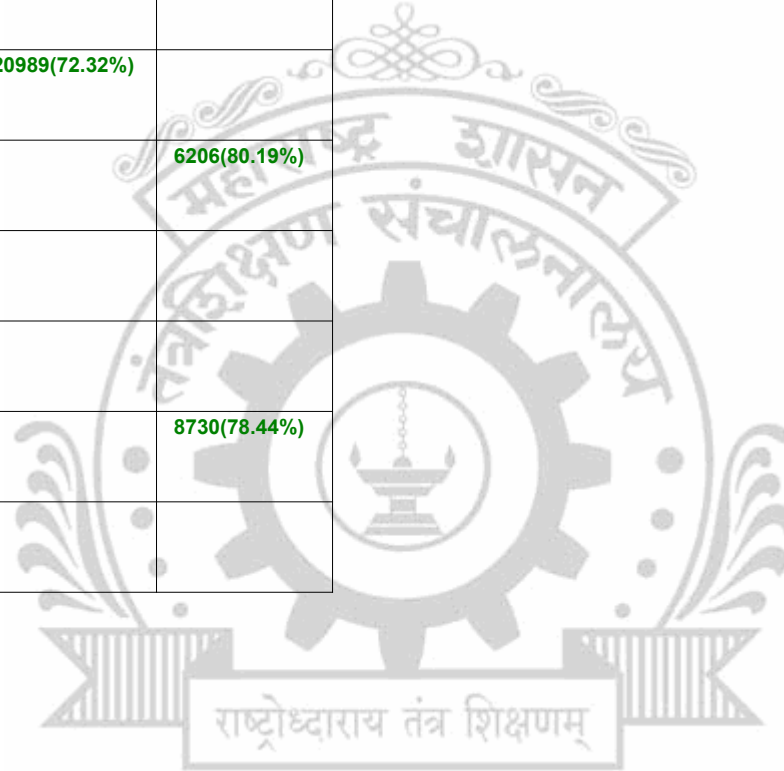

EN - 6289 B.R.A.C.T's Vishwakarma Institute of Information Technology, Kondhwa (Bk.), Pune

Choice Code : 628924520 Course Name : Computer Engineering[Second Shift]

Sub Group : 301

		OPEN	SC	NT-B	OBC
GOPEN	SubGroup	4975(81.23%)			
	MainGroup				
	OtherGroup				
GSC	SubGroup		14249(75.35%)		
	MainGroup				
	OtherGroup				
GNTB	SubGroup			20989(72.32%)	
	MainGroup				
	OtherGroup				
GOBC	SubGroup				6206(80.19%)
	MainGroup				
	OtherGroup				
LOPEN	SubGroup	3810(82.38%)			
	MainGroup				
	OtherGroup				
LSC	SubGroup		16682(74.19%)		
	MainGroup				
	OtherGroup				
LOBC	SubGroup				8730(78.44%)
	MainGroup				
	OtherGroup				
DEF	SubGroup	15548(74.97%)			
	MainGroup				
	OtherGroup				

Legends: Starting character G-General, L-Ladies

Cut Off indicates the State Level General Merit Number & figures in bracket indicate merit marks.