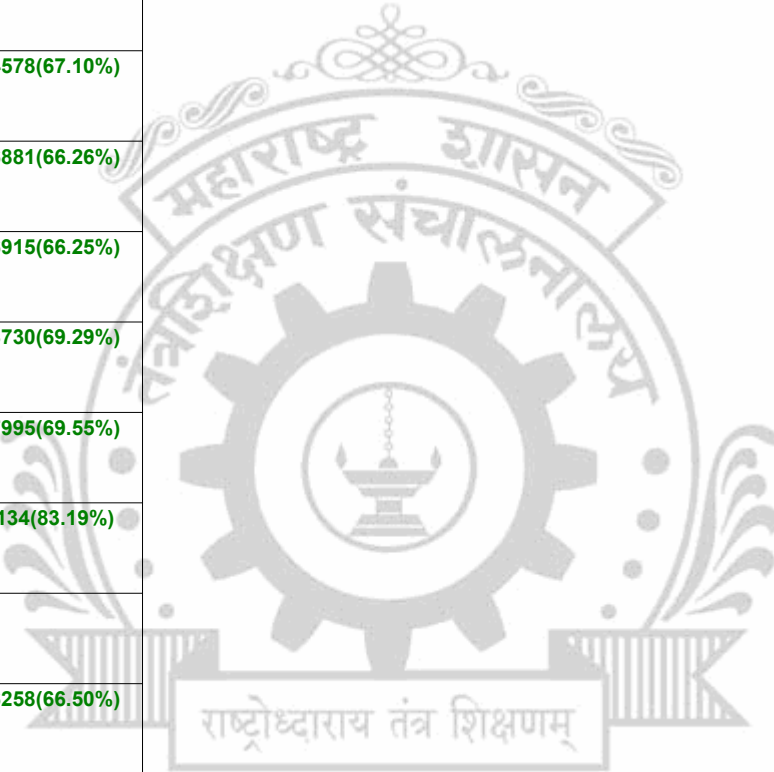

EN - 5160 Sanjivani Rural Education Society's College of Engineering, Kopergaon

Choice Code : 516024610 Course Name : Information Technology

Sub Group : 301

		OPEN	SC	OBC
GOPEN	SubGroup	20359(72.58%)		19240(73.03%)
	MainGroup			
	OtherGroup			
GSC	SubGroup		50114(60.31%)	35148(66.90%)
	MainGroup			
	OtherGroup			
GST	SubGroup			34578(67.10%)
	MainGroup			
	OtherGroup			
GVJDT	SubGroup			36881(66.26%)
	MainGroup			
	OtherGroup			
GNTB	SubGroup			36915(66.25%)
	MainGroup			
	OtherGroup			
GNTC	SubGroup			28730(69.29%)
	MainGroup			
	OtherGroup			
GOBC	SubGroup			27995(69.55%)
	MainGroup			
	OtherGroup			
LOPEN	SubGroup	13346(75.81%)		3134(83.19%)
	MainGroup			
	OtherGroup			
LSC	SubGroup		41343(64.52%)	
	MainGroup			
	OtherGroup			
LST	SubGroup			36258(66.50%)
	MainGroup			
	OtherGroup			
LNTC	SubGroup			30648(68.58%)
	MainGroup			
	OtherGroup			
LOBC	SubGroup			22275(71.81%)
	MainGroup			
	OtherGroup			
PWDC	SubGroup	20922(72.35%)		
	MainGroup			
	OtherGroup			

Legends: Starting character G-General, L-Ladies

Cut Off indicates the State Level General Merit Number & figures in bracket indicate merit marks.