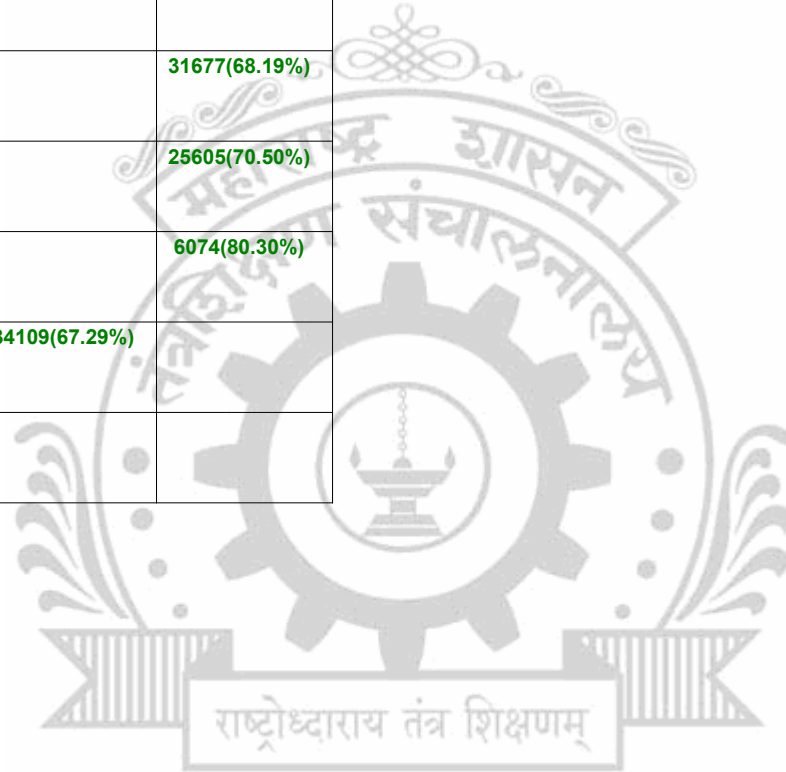

EN - 3200 Hope Foundation and research center's Finolex Academy of Management and Technology, Ratnagiri

Choice Code : 320024610 Course Name : Information Technology

Sub Group : 301

		OPEN	SC	NT-C	OBC
GOPEN	SubGroup	12884(76.06%)			13998(75.48%)
	MainGroup				
	OtherGroup				
GSC	SubGroup		49055(61.00%)		32041(68.06%)
	MainGroup				
	OtherGroup				
GST	SubGroup				31677(68.19%)
	MainGroup				
	OtherGroup				
GOBC	SubGroup				25605(70.50%)
	MainGroup				
	OtherGroup				
LOPEN	SubGroup	11600(76.75%)			6074(80.30%)
	MainGroup				
	OtherGroup				
LNTC	SubGroup			34109(67.29%)	
	MainGroup				
	OtherGroup				
DEF	SubGroup	16423(74.30%)			
	MainGroup				
	OtherGroup				

Legends: Starting character G-General, L-Ladies

Cut Off indicates the State Level General Merit Number & figures in bracket indicate merit marks.