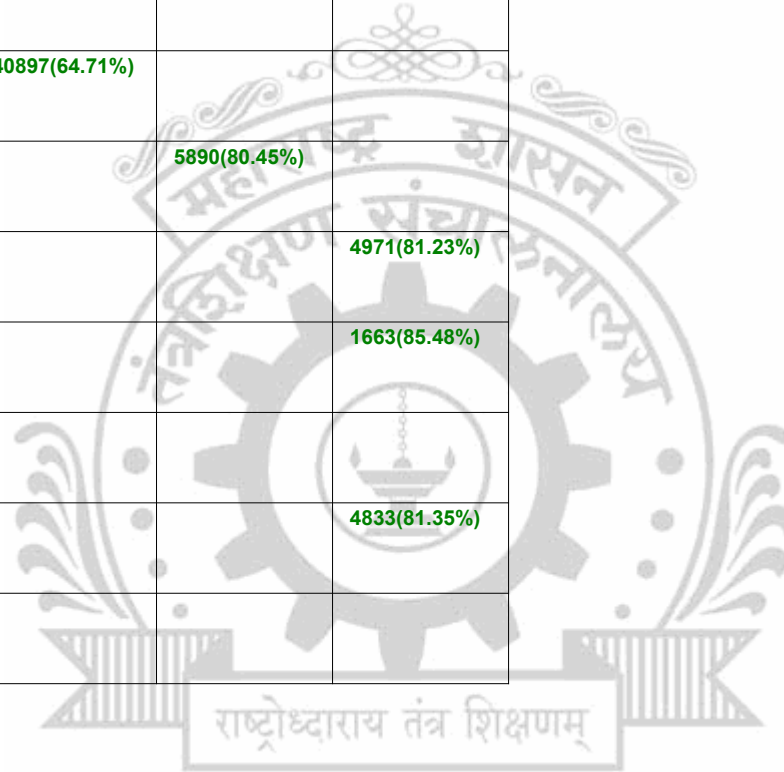

EN - 6214 K. E. Society's Rajarambapu Institute of Technology, Walwa, Sangli

Choice Code : 621424510 Course Name : Computer Engineering

Sub Group : 301

		OPEN	SC	ST	NT-C	OBC
GOPEN	SubGroup	4764(81.42%)	3552(82.65%)			
	MainGroup					
	OtherGroup					
GSC	SubGroup		11127(77.03%)			
	MainGroup					
	OtherGroup					
GST	SubGroup			40897(64.71%)		
	MainGroup					
	OtherGroup					
GNTC	SubGroup				5890(80.45%)	
	MainGroup					
	OtherGroup					
GOBC	SubGroup					4971(81.23%)
	MainGroup					
	OtherGroup					
LOPEN	SubGroup	4839(81.35%)				1663(85.48%)
	MainGroup					
	OtherGroup					
LSC	SubGroup		13704(75.63%)			
	MainGroup					
	OtherGroup					
LOBC	SubGroup					4833(81.35%)
	MainGroup					
	OtherGroup					
DEF	SubGroup	2770(83.68%)				
	MainGroup					
	OtherGroup					

Legends: Starting character G-General, L-Ladies

Cut Off indicates the State Level General Merit Number & figures in bracket indicate merit marks.