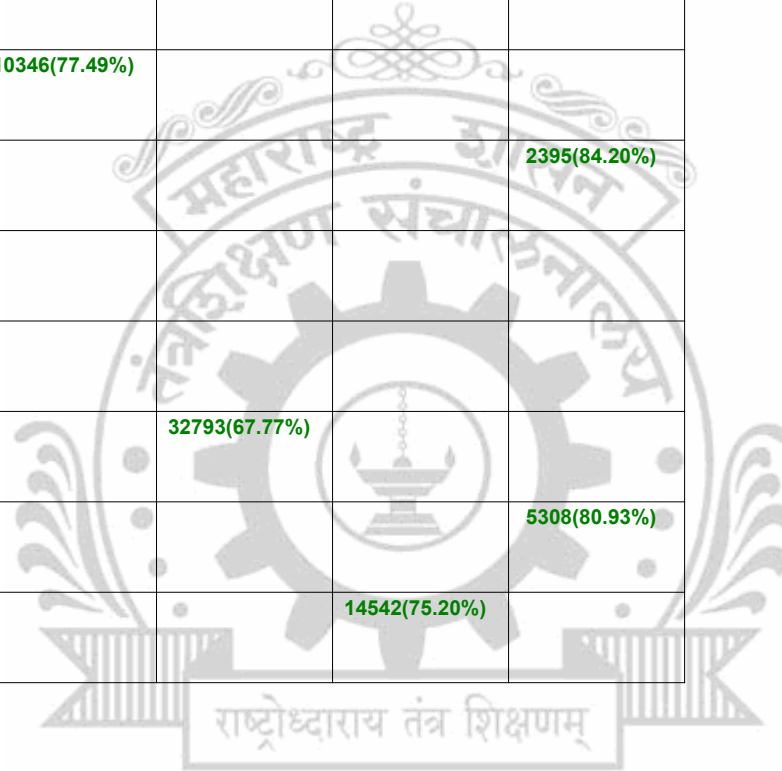

EN - 2020 Shri Guru Gobind Singhji Institute of Engineering and Technology, Nanded

Choice Code : 202019510 Course Name : Civil and Water Management Engineering

Sub Group : 201

		OPEN	SC	ST	VJDT	NT-C	OBC
GOPEN	SubGroup	833(87.38%)					1563(85.69%)
	MainGroup						
	OtherGroup						
GSC	SubGroup		2821(83.60%)				
	MainGroup						
	OtherGroup						
GST	SubGroup			10346(77.49%)			
	MainGroup						
	OtherGroup						
GOBC	SubGroup						2395(84.20%)
	MainGroup						
	OtherGroup						
LOPEN	SubGroup	1355(86.08%)					
	MainGroup						
	OtherGroup						
LSC	SubGroup		13070(75.94%)				
	MainGroup						
	OtherGroup						
LVJDT	SubGroup				32793(67.77%)		
	MainGroup						
	OtherGroup						
LOBC	SubGroup						5308(80.93%)
	MainGroup						
	OtherGroup						
DEF	SubGroup					14542(75.20%)	
	MainGroup						
	OtherGroup						

Legends: Starting character G-General, L-Ladies

Cut Off indicates the State Level General Merit Number & figures in bracket indicate merit marks.