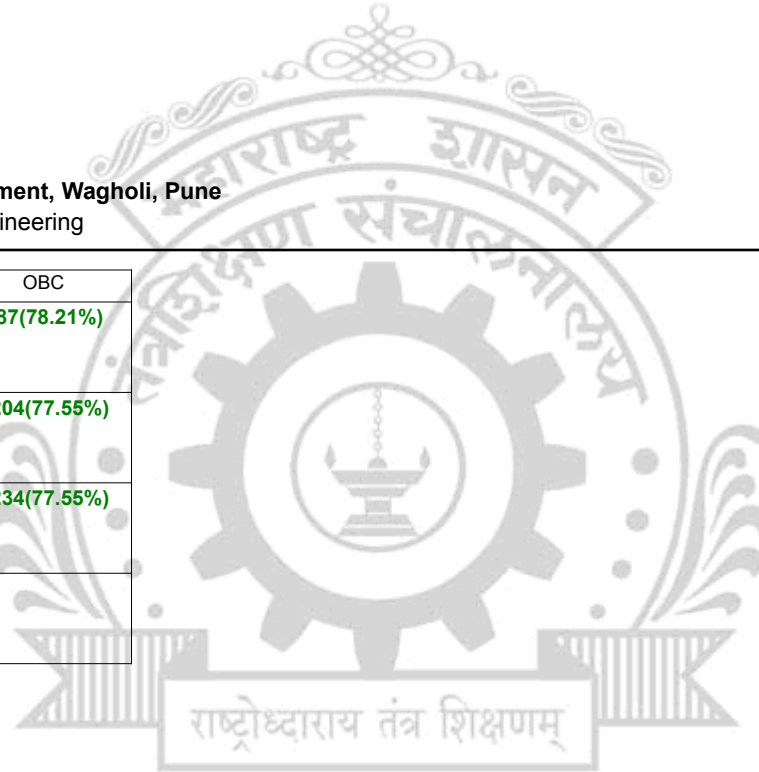

EN - 6155 G.H.Raisoni College of Engineering & Management, Wagholi, Pune

Choice Code : 615537610 Course Name : Electronics Engineering

Sub Group : 302

		SC	OBC
GOPEN	SubGroup		44405(63.26%)
	MainGroup		
	OtherGroup		
LOPEN	SubGroup	40520(64.85%)	
	MainGroup		
	OtherGroup		

EN - 6155 G.H.Raisoni College of Engineering & Management, Wagholi, Pune

Choice Code : 615561210 Course Name : Mechanical Engineering

Sub Group : 401

		OPEN	NT-D	OBC
GOPEN	SubGroup	8909(78.33%)	9085(78.21%)	9087(78.21%)
	MainGroup			
	OtherGroup			
LOPEN	SubGroup	10026(77.67%)		10204(77.55%)
	MainGroup			
	OtherGroup			
PWDC	SubGroup			10234(77.55%)
	MainGroup			
	OtherGroup			
DEF	SubGroup	25705(70.45%)		
	MainGroup			
	OtherGroup			

Legends: Starting character G-General, L-Ladies

Cut Off indicates the State Level General Merit Number & figures in bracket indicate merit marks.