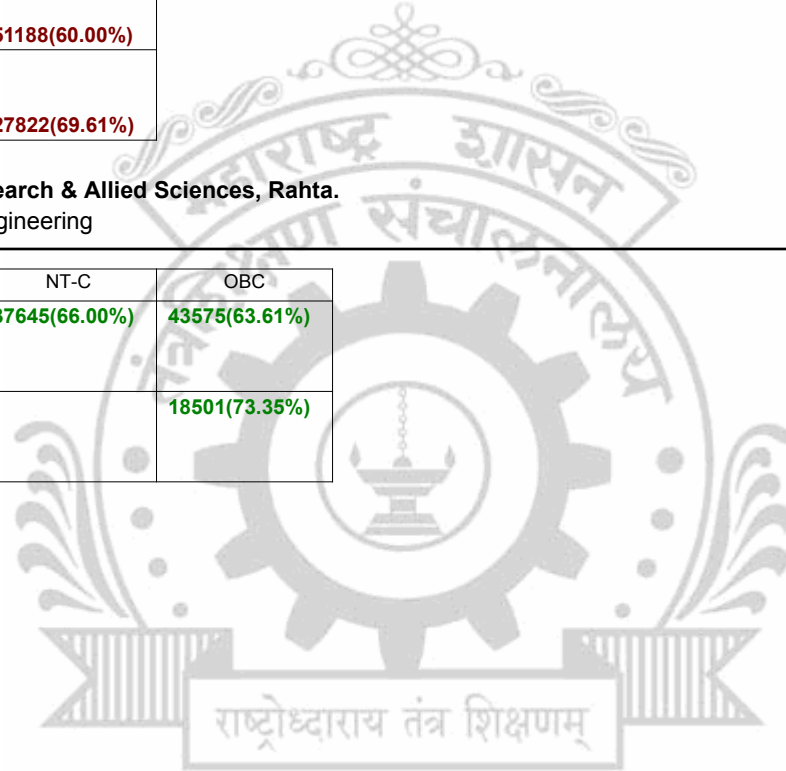

EN - 5384 Shree Saibaba Institute of Engineering, Research & Allied Sciences, Rahta.

Choice Code : 538419110 Course Name : Civil Engineering

Sub Group : 201

		OPEN	SC	OBC
GOPEN	SubGroup	52522(58.33%)	54370(54.92%)	52147(58.70%)
	MainGroup			
	OtherGroup	52477(58.39%)		48785(61.14%)
GOBC	SubGroup			
	MainGroup			
	OtherGroup			51188(60.00%)
LOPEN	SubGroup	43302(63.72%)		
	MainGroup			
	OtherGroup	54353(54.98%)		27822(69.61%)

EN - 5384 Shree Saibaba Institute of Engineering, Research & Allied Sciences, Rahta.

Choice Code : 538424510 Course Name : Computer Engineering

Sub Group : 301

		OPEN	SC	NT-C	OBC
GOPEN	SubGroup	45863(62.63%)	38170(65.79%)	37645(66.00%)	43575(63.61%)
	MainGroup				
	OtherGroup				
LOPEN	SubGroup	27450(69.75%)			18501(73.35%)
	MainGroup				
	OtherGroup				

Legends: Starting character G-General, L-Ladies

Cut Off indicates the State Level General Merit Number & figures in bracket indicate merit marks.