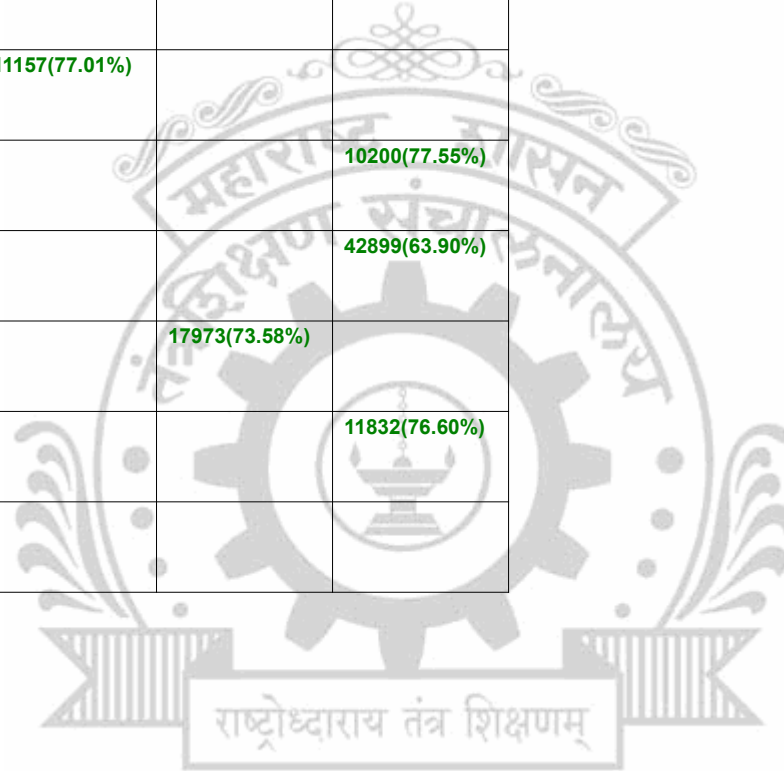

EN - 3193 Shivajirao S. Jondhale College of Engineering, Dombivali, Mumbai

Choice Code : 319361210 Course Name : Mechanical Engineering

Sub Group : 401

		OPEN	SC	VJDT	NT-C	OBC
GOPEN	SubGroup	5199(81.02%)				6381(80.06%)
	MainGroup					
	OtherGroup					
GSC	SubGroup		18917(73.19%)			
	MainGroup					
	OtherGroup					
GVJDT	SubGroup			11157(77.01%)		
	MainGroup					
	OtherGroup					
GOBC	SubGroup					10200(77.55%)
	MainGroup					
	OtherGroup					
LOPEN	SubGroup					42899(63.90%)
	MainGroup					
	OtherGroup					
LNTC	SubGroup				17973(73.58%)	
	MainGroup					
	OtherGroup					
LOBC	SubGroup					11832(76.60%)
	MainGroup					
	OtherGroup					
DEF	SubGroup	47956(61.61%)				
	MainGroup					
	OtherGroup					

Legends: Starting character G-General, L-Ladies

Cut Off indicates the State Level General Merit Number & figures in bracket indicate merit marks.