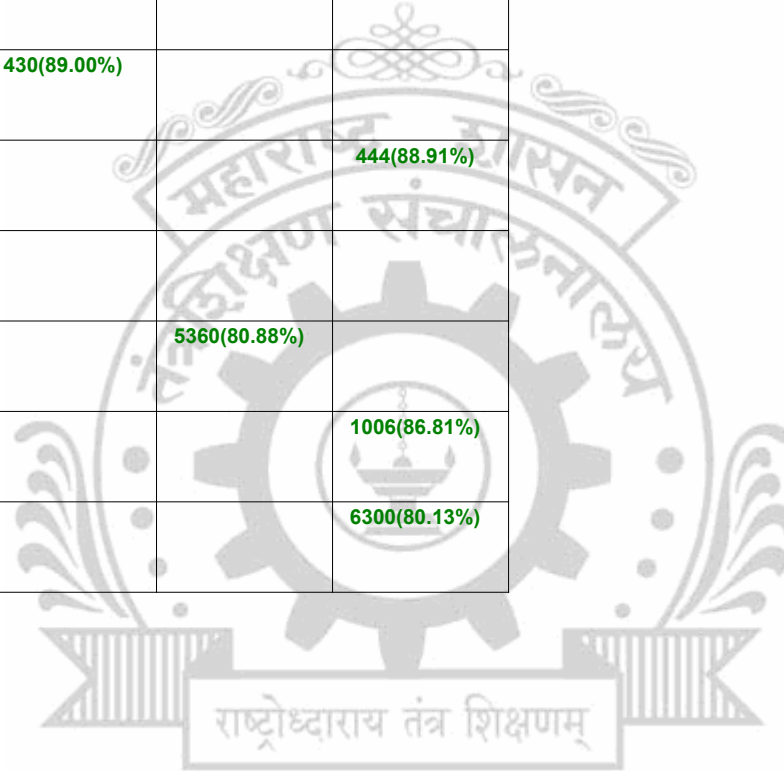

EN - 3012 Veermata Jijabai Technological Institute(VJTI), Matunga, Mumbai

Choice Code : 301224610 Course Name : Information Technology

Sub Group : 301

		OPEN	SC	NT-B	NT-D	OBC
GOPEN	SubGroup	152(91.03%)				174(90.81%)
	MainGroup					
	OtherGroup					
GSC	SubGroup		2913(83.48%)			
	MainGroup					
	OtherGroup					
GNTB	SubGroup			430(89.00%)		
	MainGroup					
	OtherGroup					
GOBC	SubGroup					444(88.91%)
	MainGroup					
	OtherGroup					
LOPEN	SubGroup	108(91.56%)				
	MainGroup					
	OtherGroup					
LNTD	SubGroup				5360(80.88%)	
	MainGroup					
	OtherGroup					
LOBC	SubGroup					1006(86.81%)
	MainGroup					
	OtherGroup					
DEF	SubGroup					6300(80.13%)
	MainGroup					
	OtherGroup					

Legends: Starting character G-General, L-Ladies

Cut Off indicates the State Level General Merit Number & figures in bracket indicate merit marks.