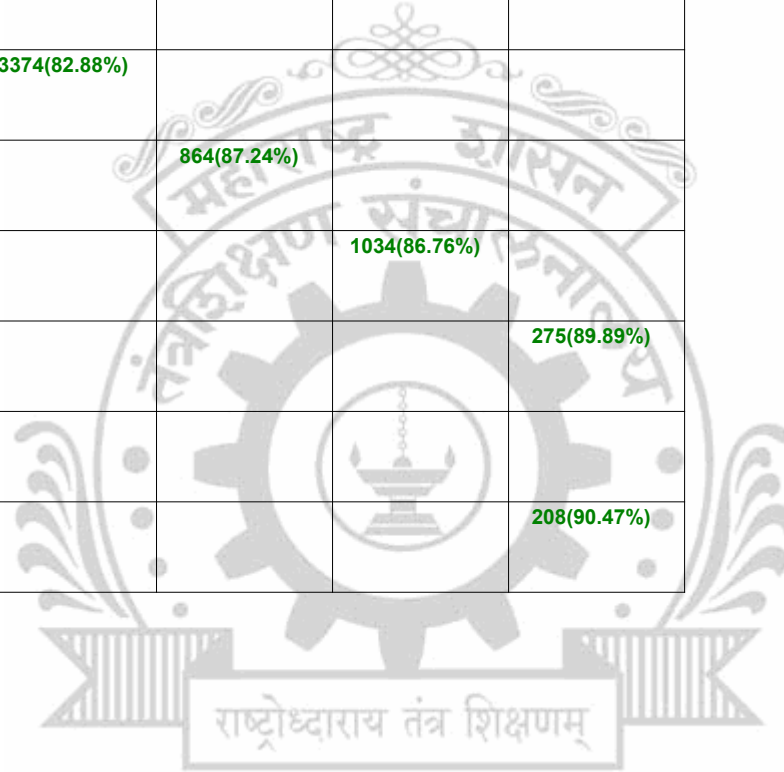

EN - 2008 Government College of Engineering, Aurangabad

Choice Code : 200837210 Course Name : Electronics and Telecommunication Engg

Sub Group : 302

		OPEN	SC	ST	NT-B	NT-C	OBC
GOPEN	SubGroup	106(91.59%)			60(92.29%)		84(91.94%)
	MainGroup						
	OtherGroup						
GSC	SubGroup		919(87.07%)				
	MainGroup						
	OtherGroup						
GST	SubGroup			3374(82.88%)			
	MainGroup						
	OtherGroup						
GNTB	SubGroup				864(87.24%)		
	MainGroup						
	OtherGroup						
GNTC	SubGroup					1034(86.76%)	
	MainGroup						
	OtherGroup						
GOBC	SubGroup						275(89.89%)
	MainGroup						
	OtherGroup						
LOPEN	SubGroup	102(91.65%)					
	MainGroup						
	OtherGroup						
LOBC	SubGroup						208(90.47%)
	MainGroup						
	OtherGroup						

Legends: Starting character G-General, L-Ladies

Cut Off indicates the State Level General Merit Number & figures in bracket indicate merit marks.