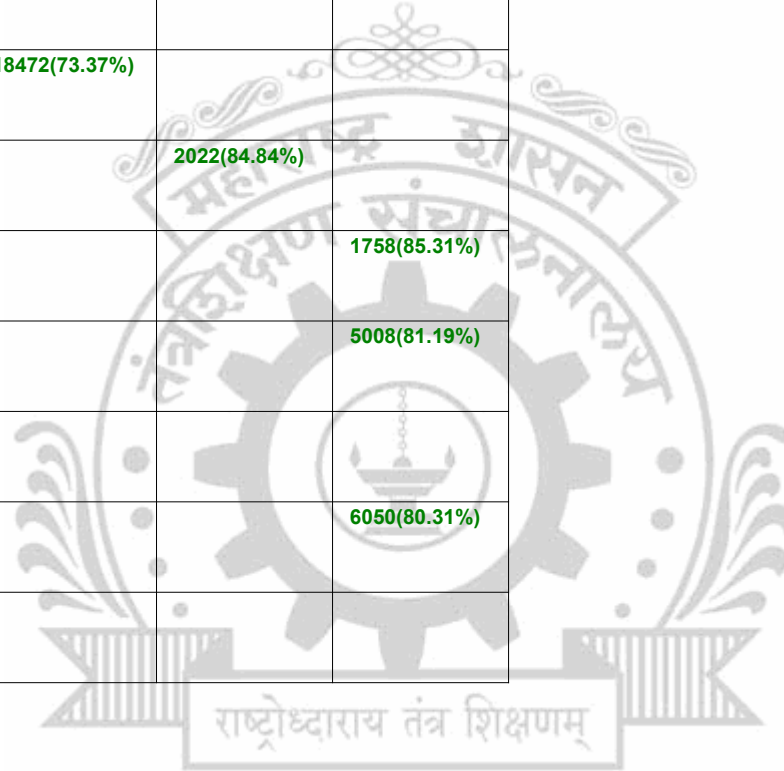

EN - 5121 K. K. Wagh Institute of Engineering Education and Research, Nashik

Choice Code : 512161220 Course Name : Mechanical Engineering[Second Shift]

Sub Group : 401

		OPEN	SC	ST	NT-B	OBC
GOPEN	SubGroup	1649(85.50%)				
	MainGroup					
	OtherGroup					
GSC	SubGroup		7149(79.52%)			
	MainGroup					
	OtherGroup					
GST	SubGroup			18472(73.37%)		
	MainGroup					
	OtherGroup					
GNTB	SubGroup				2022(84.84%)	
	MainGroup					
	OtherGroup					
GOBC	SubGroup					1758(85.31%)
	MainGroup					
	OtherGroup					
LOPEN	SubGroup					5008(81.19%)
	MainGroup					
	OtherGroup					
LSC	SubGroup		18797(73.25%)			
	MainGroup					
	OtherGroup					
LOBC	SubGroup					6050(80.31%)
	MainGroup					
	OtherGroup					
PWDC	SubGroup	25728(70.44%)				
	MainGroup					
	OtherGroup					

Legends: Starting character G-General, L-Ladies

Cut Off indicates the State Level General Merit Number & figures in bracket indicate merit marks.