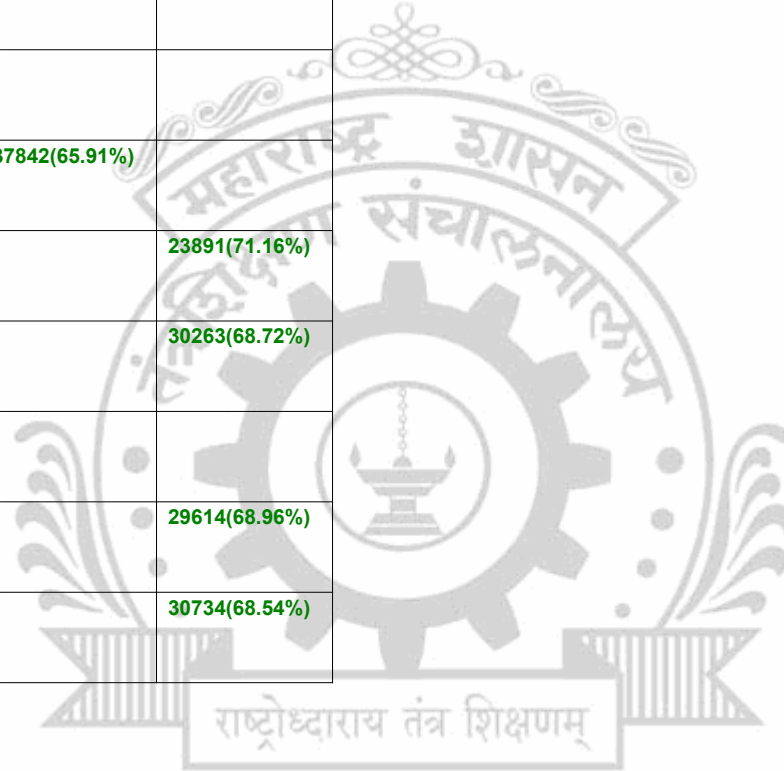

EN - 4118 Yashwant Rural Education Society's Bapurao Deshmukh Engineering College,Sevagram

Choice Code : 411861220 Course Name : Mechanical Engineering[Second Shift]

Sub Group : 401

		OPEN	SC	NT-B	OBC
GOPEN	SubGroup	29991(68.81%)			18223(73.49%)
	MainGroup				
	OtherGroup				
GSC	SubGroup		21819(72.00%)		
	MainGroup				
	OtherGroup				
GST	SubGroup		34659(67.09%)		
	MainGroup				
	OtherGroup				
GNTB	SubGroup			37842(65.91%)	
	MainGroup				
	OtherGroup				
GOBC	SubGroup				23891(71.16%)
	MainGroup				
	OtherGroup				
LOPEN	SubGroup	26432(70.15%)			30263(68.72%)
	MainGroup				
	OtherGroup				
LSC	SubGroup		32427(67.94%)		
	MainGroup				
	OtherGroup				
LOBC	SubGroup				29614(68.96%)
	MainGroup				
	OtherGroup				
DEF	SubGroup				30734(68.54%)
	MainGroup				
	OtherGroup				

Legends: Starting character G-General, L-Ladies

Cut Off indicates the State Level General Merit Number & figures in bracket indicate merit marks.