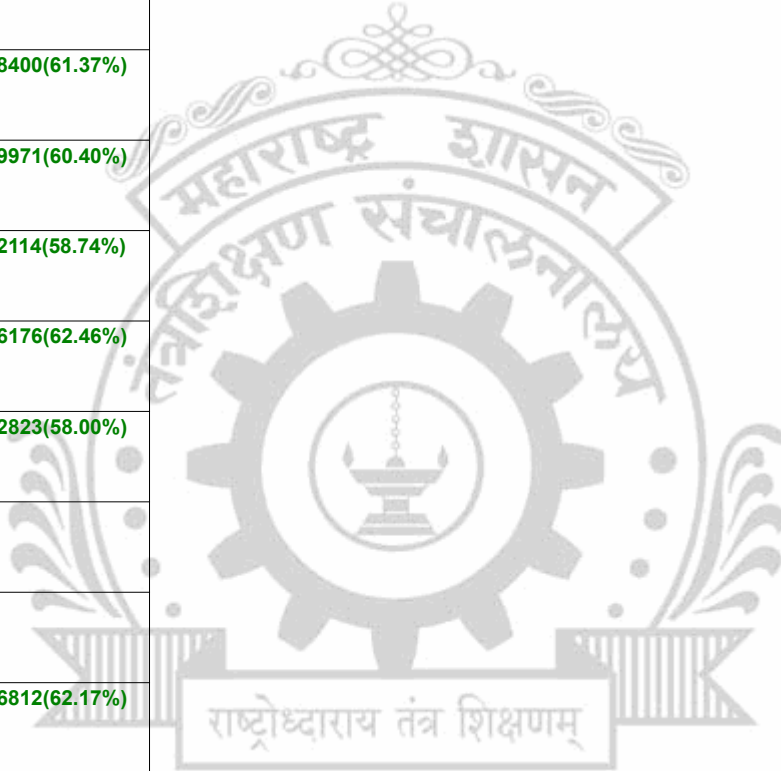

EN - 3124 Saraswati Education Society, Group of Institutions (Integrated Campus), Diksal Dist. Raigad

Choice Code : 312437210 Course Name : Electronics and Telecommunication Engg

Sub Group : 302

		OPEN	SC	OBC
GOPEN	SubGroup	32037(68.06%)	28334(69.43%)	25593(70.50%)
	MainGroup			
	OtherGroup			
GSC	SubGroup		42939(63.89%)	
	MainGroup			
	OtherGroup			
GST	SubGroup		52961(57.82%)	48400(61.37%)
	MainGroup			
	OtherGroup			
GVJDT	SubGroup			49971(60.40%)
	MainGroup			
	OtherGroup			
GNTB	SubGroup			52114(58.74%)
	MainGroup			
	OtherGroup			
GNTC	SubGroup			46176(62.46%)
	MainGroup			
	OtherGroup			
GOBC	SubGroup			52823(58.00%)
	MainGroup			
	OtherGroup			
LOPEN	SubGroup	37865(65.89%)	36460(66.42%)	
	MainGroup			
	OtherGroup			
LSC	SubGroup		52307(58.54%)	
	MainGroup			
	OtherGroup			
LST	SubGroup			46812(62.17%)
	MainGroup			
	OtherGroup			
LNTC	SubGroup			45741(62.69%)
	MainGroup			
	OtherGroup			
LOBC	SubGroup			49743(60.57%)
	MainGroup			
	OtherGroup			
PWDC	SubGroup	32038(68.06%)		
	MainGroup			
	OtherGroup			

Legends: Starting character G-General, L-Ladies

Cut Off indicates the State Level General Merit Number & figures in bracket indicate merit marks.