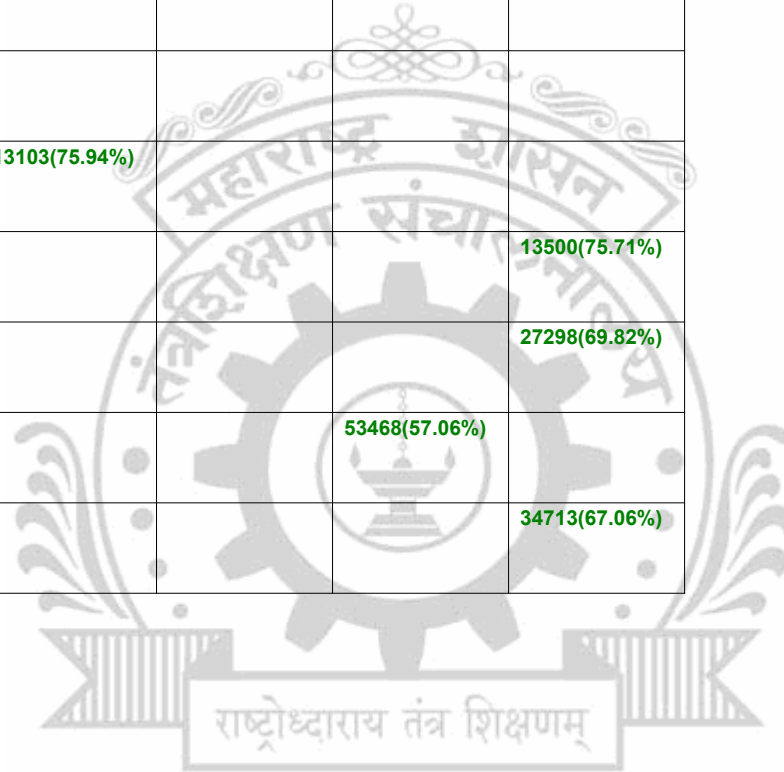

EN - 6151 Maharashtra Institute of Technology, Kothrud, Pune

Choice Code : 615152110 Course Name : Petroleum Engineering

Sub Group : 101

		OPEN	SC	VJDT	NT-B	NT-C	OBC
GOPEN	SubGroup	12946(76.00%)			406(89.10%)		6796(79.78%)
	MainGroup						
	OtherGroup						
GSC	SubGroup		13299(75.82%)				
	MainGroup						
	OtherGroup						
GST	SubGroup		15048(75.00%)				
	MainGroup						
	OtherGroup						
GVJDT	SubGroup			13103(75.94%)			
	MainGroup						
	OtherGroup						
GOBC	SubGroup						13500(75.71%)
	MainGroup						
	OtherGroup						
LOPEN	SubGroup	15984(74.90%)					27298(69.82%)
	MainGroup						
	OtherGroup						
LNTC	SubGroup				53468(57.06%)		
	MainGroup						
	OtherGroup						
LOBC	SubGroup						34713(67.06%)
	MainGroup						
	OtherGroup						

Legends: Starting character G-General, L-Ladies

Cut Off indicates the State Level General Merit Number & figures in bracket indicate merit marks.