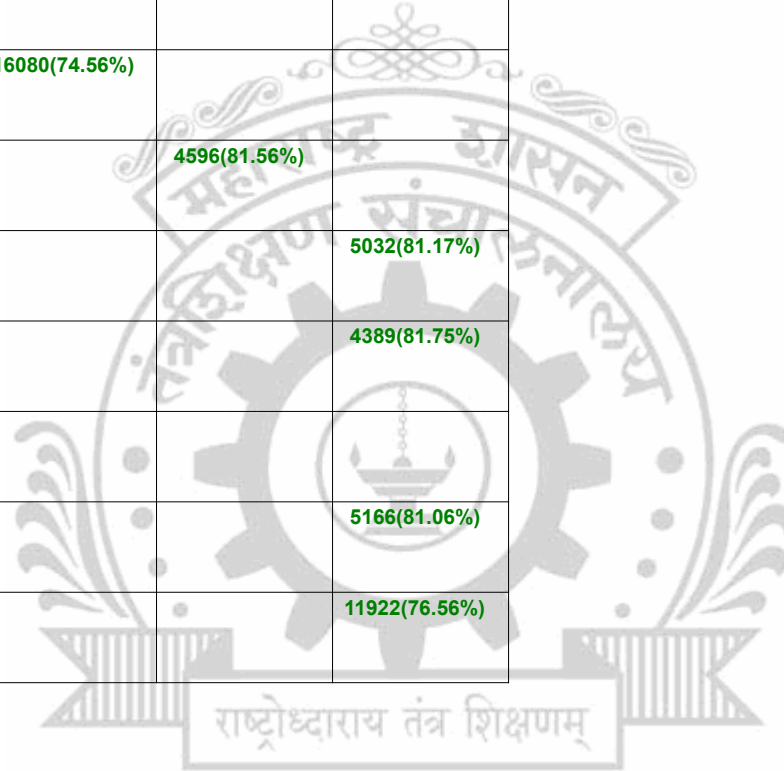

EN - 5108 Nashik District Maratha Vidya Prasarak Samaj's Karmaveer Adv.Babaurao Ganpatrao Thakare College of Engineering, Nashik

Choice Code : 510819110 Course Name : Civil Engineering

Sub Group : 201

		OPEN	SC	ST	NT-D	OBC
GOPEN	SubGroup	2575(83.94%)				4521(81.63%)
	MainGroup					
	OtherGroup					
GSC	SubGroup		21113(72.28%)			
	MainGroup					
	OtherGroup					
GST	SubGroup			16080(74.56%)		
	MainGroup					
	OtherGroup					
GNTD	SubGroup				4596(81.56%)	
	MainGroup					
	OtherGroup					
GOBC	SubGroup					5032(81.17%)
	MainGroup					
	OtherGroup					
LOPEN	SubGroup	4066(82.06%)				4389(81.75%)
	MainGroup					
	OtherGroup					
LSC	SubGroup		13626(75.66%)			
	MainGroup					
	OtherGroup					
LOBC	SubGroup					5166(81.06%)
	MainGroup					
	OtherGroup					
DEF	SubGroup					11922(76.56%)
	MainGroup					
	OtherGroup					

Legends: Starting character G-General, L-Ladies

Cut Off indicates the State Level General Merit Number & figures in bracket indicate merit marks.