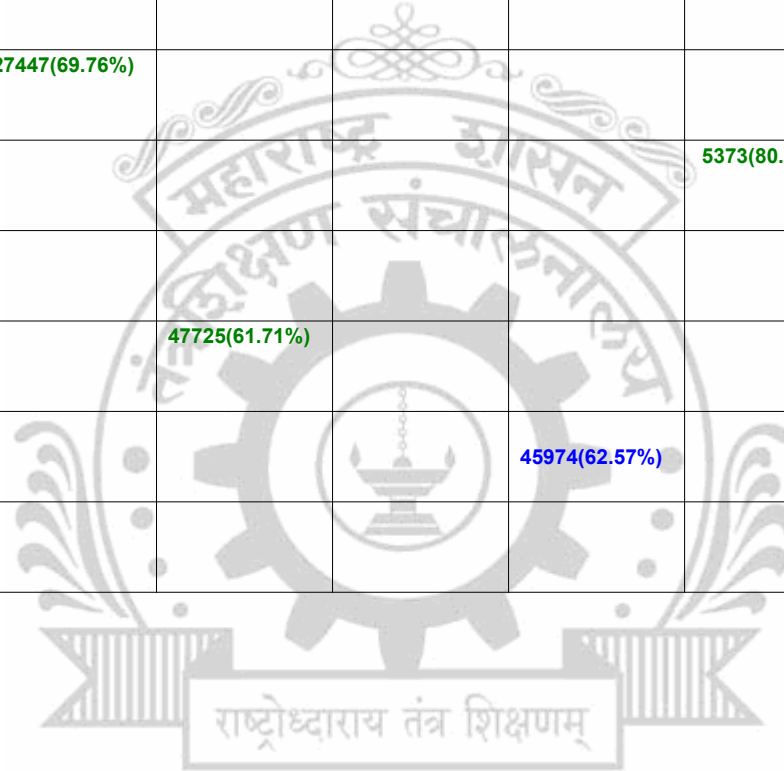

EN - 4004 Government College of Engineering, Chandrapur
Choice Code : 400429310 Course Name : Electrical Engineering

Sub Group : 304

		OPEN	SC	ST	VJDT	NT-B	NT-C	OBC
GOPEN	SubGroup	3416(82.82%)				3536(82.67%)		2270(84.40%)
	MainGroup							
	OtherGroup							
GSC	SubGroup		7461(79.29%)					
	MainGroup							
	OtherGroup							
GST	SubGroup			27447(69.76%)				
	MainGroup							
	OtherGroup							
GOBC	SubGroup							5373(80.88%)
	MainGroup							
	OtherGroup							
LOPEN	SubGroup	3553(82.65%)						
	MainGroup							
	OtherGroup							
LVJDT	SubGroup				47725(61.71%)			
	MainGroup							
	OtherGroup							
LNTC	SubGroup						45974(62.57%)	
	MainGroup							
	OtherGroup							
DEF	SubGroup	40607(64.82%)						
	MainGroup							
	OtherGroup