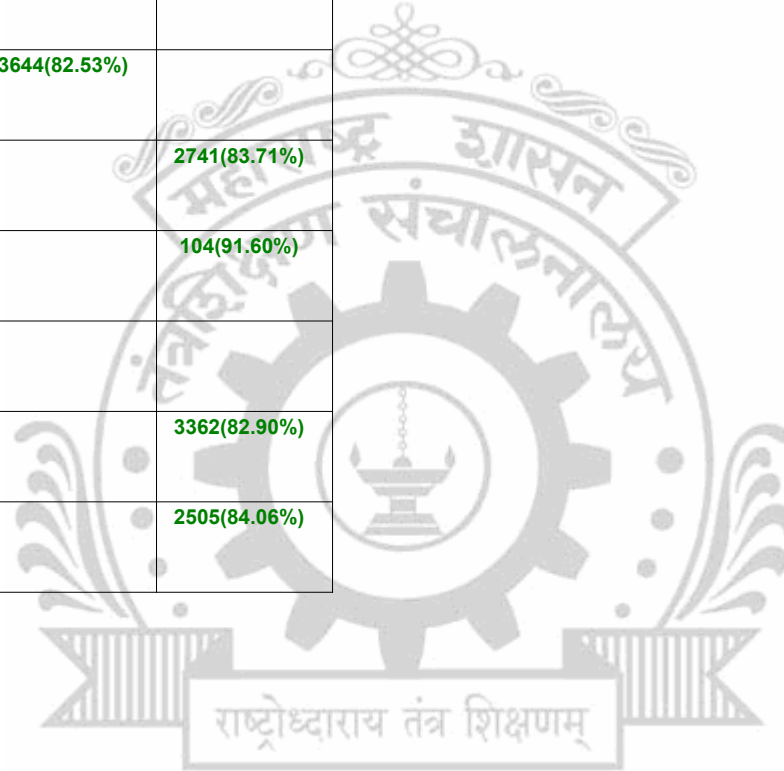

EN - 3033 Dr.Babasaheb Ambedkar Technological University, Lonere

Choice Code : 303329310 Course Name : Electrical Engineering

Sub Group : 304

		OPEN	SC	NT-B	OBC
GOPEN	SubGroup	678(87.94%)			807(87.47%)
	MainGroup				
	OtherGroup				
GSC	SubGroup		6596(79.94%)		
	MainGroup				
	OtherGroup				
GNTB	SubGroup			3644(82.53%)	
	MainGroup				
	OtherGroup				
GOBC	SubGroup				2741(83.71%)
	MainGroup				
	OtherGroup				
LOPEN	SubGroup				104(91.60%)
	MainGroup				
	OtherGroup				
LSC	SubGroup		13536(75.70%)		
	MainGroup				
	OtherGroup				
LOBC	SubGroup				3362(82.90%)
	MainGroup				
	OtherGroup				
PWDC	SubGroup				2505(84.06%)
	MainGroup				
	OtherGroup				

Legends: Starting character G-General, L-Ladies

Cut Off indicates the State Level General Merit Number & figures in bracket indicate merit marks.