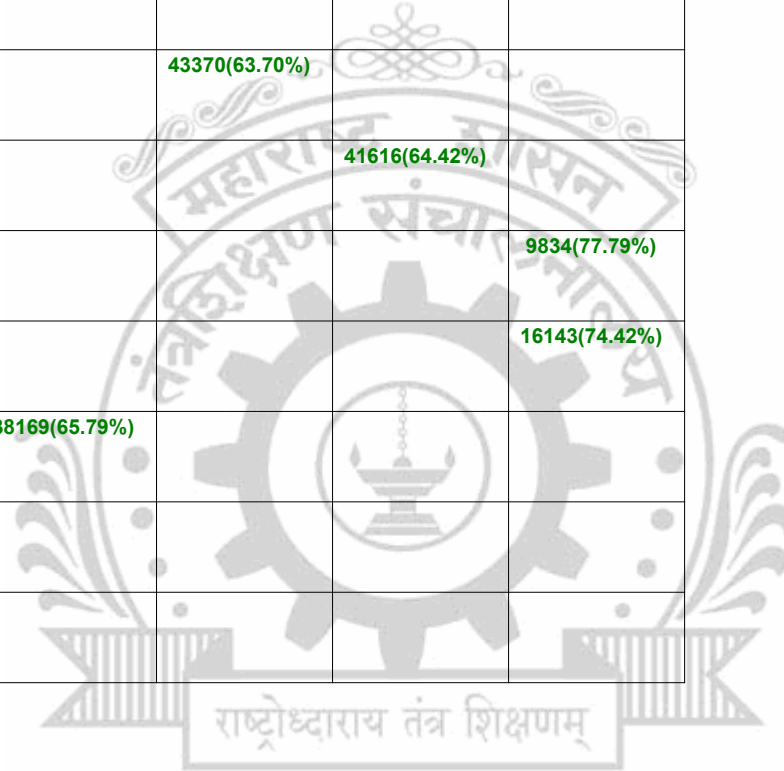

EN - 4147 Backward Class Youth Relife Committee's, Karmavir Dadasaheb Kannamwar College of Engineering, Nagpur

Choice Code : 414761210 Course Name : Mechanical Engineering

Sub Group : 401

		OPEN	SC	ST	VJDT	NT-D	OBC
GOPEN	SubGroup	5348(80.90%)					5544(80.72%)
	MainGroup						
	OtherGroup						
GSC	SubGroup		13540(75.70%)				
	MainGroup						
	OtherGroup						
GVJDT	SubGroup				43370(63.70%)		
	MainGroup						
	OtherGroup						
GNTD	SubGroup					41616(64.42%)	
	MainGroup						
	OtherGroup						
GOBC	SubGroup						9834(77.79%)
	MainGroup						
	OtherGroup						
LOPEN	SubGroup	33837(67.40%)					16143(74.42%)
	MainGroup						
	OtherGroup						
LST	SubGroup			38169(65.79%)			
	MainGroup						
	OtherGroup						
PWDC	SubGroup	5629(80.66%)					
	MainGroup						
	OtherGroup						
DEF	SubGroup	7246(79.46%)					
	MainGroup						
	OtherGroup						

Legends: Starting character G-General, L-Ladies

Cut Off indicates the State Level General Merit Number & figures in bracket indicate merit marks.