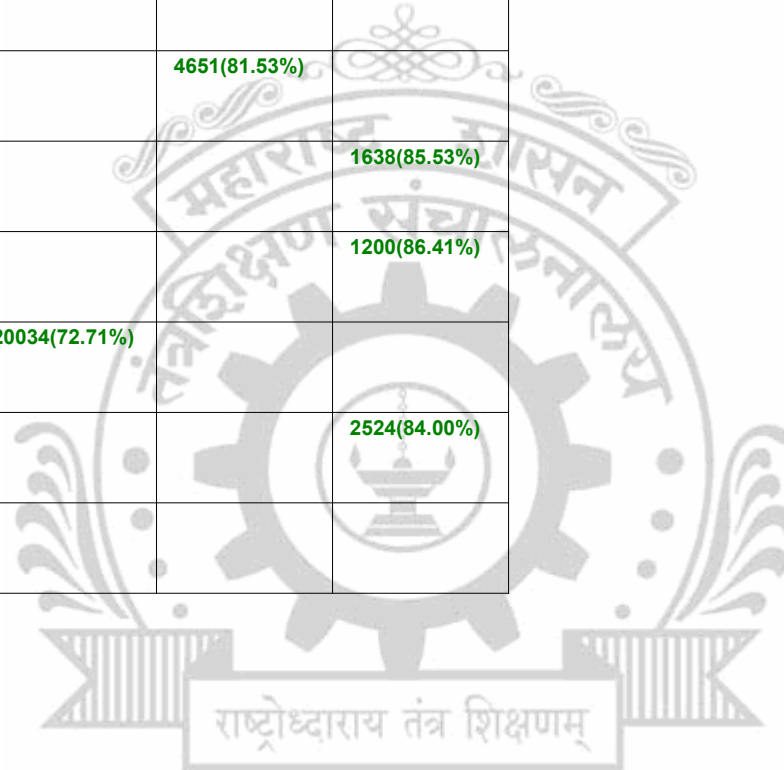

EN - 5004 Government College of Engineering, Jalgaon

Choice Code : 500429310 Course Name : Electrical Engineering

Sub Group : 304

		OPEN	SC	ST	VJDT	OBC
GOPEN	SubGroup	1311(86.18%)				1404(86.00%)
	MainGroup					
	OtherGroup					
GSC	SubGroup		5303(80.94%)			
	MainGroup					
	OtherGroup					
GVJDT	SubGroup				4651(81.53%)	
	MainGroup					
	OtherGroup					
GOBC	SubGroup					1638(85.53%)
	MainGroup					
	OtherGroup					
LOPEN	SubGroup	1370(86.06%)				1200(86.41%)
	MainGroup					
	OtherGroup					
LST	SubGroup			20034(72.71%)		
	MainGroup					
	OtherGroup					
LOBC	SubGroup					2524(84.00%)
	MainGroup					
	OtherGroup					
DEF	SubGroup	10991(77.12%)				
	MainGroup					
	OtherGroup					

Legends: Starting character G-General, L-Ladies

Cut Off indicates the State Level General Merit Number & figures in bracket indicate merit marks.