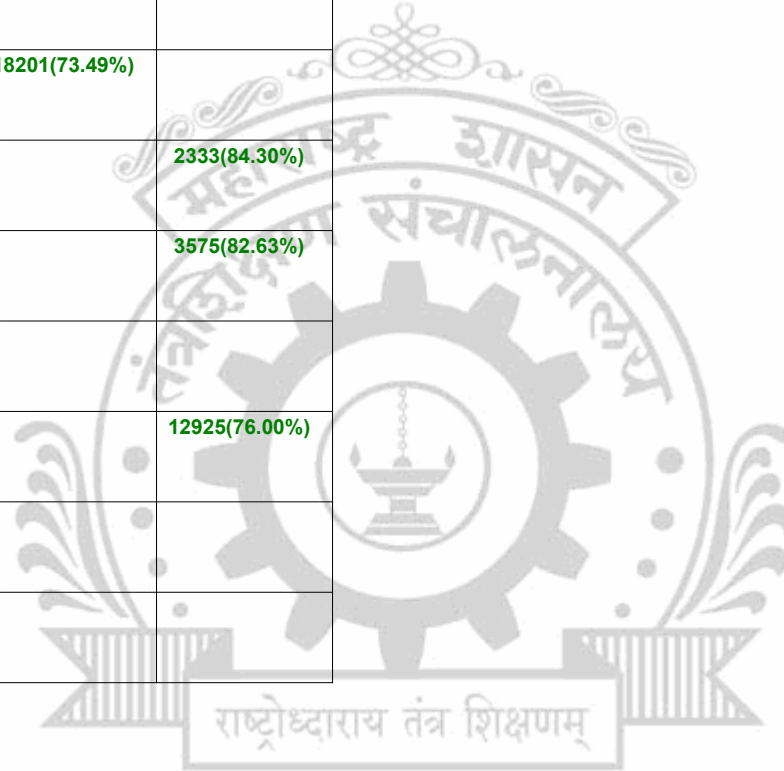

EN - 6289 B.R.A.C.T's Vishwakarma Institute of Information Technology, Kondhwa (Bk.), Pune

Choice Code : 628961210 Course Name : Mechanical Engineering

Sub Group : 401

		OPEN	SC	ST	OBC
GOPEN	SubGroup	1037(86.75%)			
	MainGroup				
	OtherGroup				
GSC	SubGroup		3723(82.45%)		
	MainGroup				
	OtherGroup				
GST	SubGroup			18201(73.49%)	
	MainGroup				
	OtherGroup				
GOBC	SubGroup				2333(84.30%)
	MainGroup				
	OtherGroup				
LOPEN	SubGroup				3575(82.63%)
	MainGroup				
	OtherGroup				
LSC	SubGroup		12521(76.24%)		
	MainGroup				
	OtherGroup				
LOBC	SubGroup				12925(76.00%)
	MainGroup				
	OtherGroup				
PWDC	SubGroup	42474(64.06%)			
	MainGroup				
	OtherGroup				
DEF	SubGroup		9502(77.97%)		
	MainGroup				
	OtherGroup				

Legends: Starting character G-General, L-Ladies

Cut Off indicates the State Level General Merit Number & figures in bracket indicate merit marks.