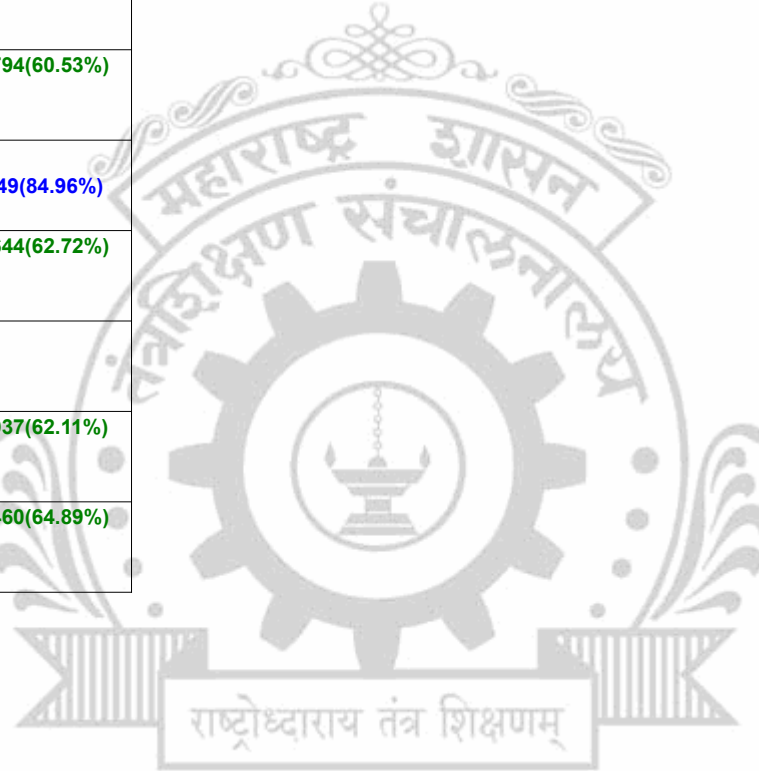

EN - 3175 M.G.M.'s College of Engineering and Technology, Kamothe, Navi Mumbai

Choice Code : 317546110 Course Name : Bio Medical Engineering

Sub Group : 303

		OPEN	SC	OBC
GOPEN	SubGroup	29857(68.88%)	22611(71.67%)	9246(78.11%)
	MainGroup			
	OtherGroup			
GSC	SubGroup		35807(66.67%)	
	MainGroup			
	OtherGroup			
GST	SubGroup			49794(60.53%)
	MainGroup			
	OtherGroup			
GVJDT	SubGroup			
	MainGroup			1949(84.96%)
	OtherGroup			
GOBC	SubGroup			45644(62.72%)
	MainGroup			
	OtherGroup			
LOPEN	SubGroup	4535(81.61%)		
	MainGroup			
	OtherGroup			
LSC	SubGroup			46937(62.11%)
	MainGroup			
	OtherGroup			
LOBC	SubGroup			40460(64.89%)
	MainGroup			
	OtherGroup			

Legends: Starting character G-General, L-Ladies

Cut Off indicates the State Level General Merit Number & figures in bracket indicate merit marks.