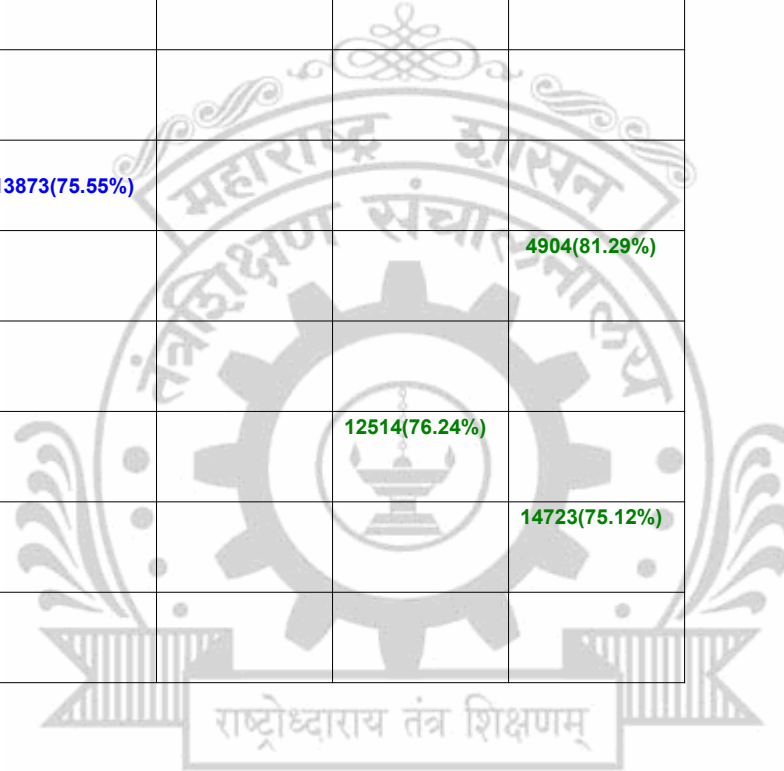

EN - 3200 Hope Foundation and research center's Finolex Academy of Management and Technology, Ratnagiri

Choice Code : 320029310 Course Name : Electrical Engineering

Sub Group : 304

		OPEN	SC	VJDT	NT-B	NT-C	OBC
GOPEN	SubGroup	1834(85.18%)			1031(86.76%)		
	MainGroup						
	OtherGroup						
GSC	SubGroup		7965(78.94%)				
	MainGroup						
	OtherGroup						
GST	SubGroup		11966(76.53%)				
	MainGroup						
	OtherGroup						
GVJDT	SubGroup						
	MainGroup			13873(75.55%)			
	OtherGroup						
GOBC	SubGroup						4904(81.29%)
	MainGroup						
	OtherGroup						
LOPEN	SubGroup	7453(79.29%)					
	MainGroup						
	OtherGroup						
LNTC	SubGroup					12514(76.24%)	
	MainGroup						
	OtherGroup						
LOBC	SubGroup						14723(75.12%)
	MainGroup						
	OtherGroup						
PWDC	SubGroup	3645(82.53%)					
	MainGroup						
	OtherGroup						

Legends: Starting character G-General, L-Ladies

Cut Off indicates the State Level General Merit Number & figures in bracket indicate merit marks.