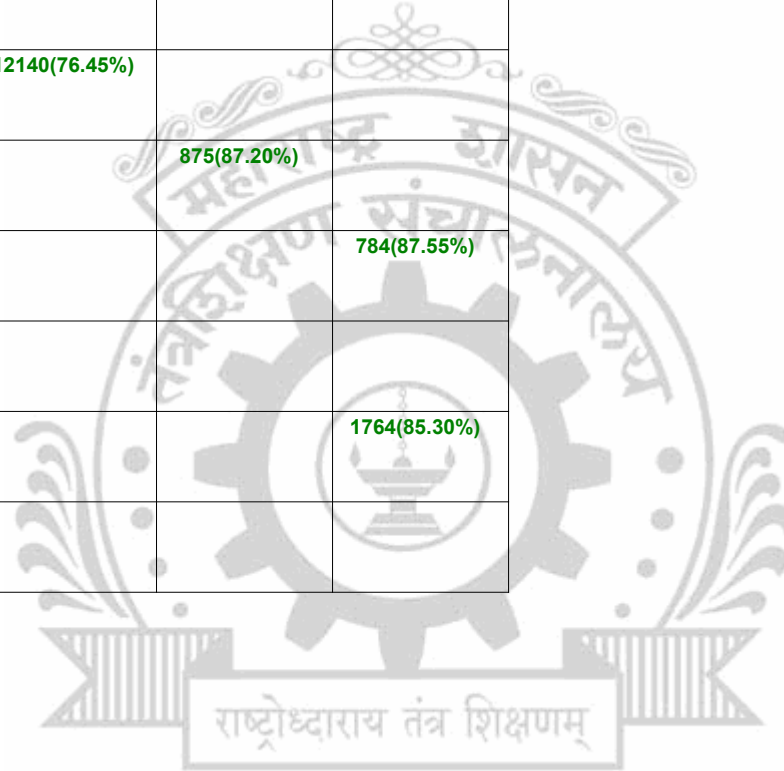

EN - 6005 Government College of Engineering, Karad

Choice Code : 600519110 Course Name : Civil Engineering

Sub Group : 201

		OPEN	SC	ST	NT-B	OBC
GOPEN	SubGroup	346(89.38%)				
	MainGroup					
	OtherGroup					
GSC	SubGroup		4340(81.80%)			
	MainGroup					
	OtherGroup					
GST	SubGroup			12140(76.45%)		
	MainGroup					
	OtherGroup					
GNTB	SubGroup				875(87.20%)	
	MainGroup					
	OtherGroup					
GOBC	SubGroup					784(87.55%)
	MainGroup					
	OtherGroup					
LOPEN	SubGroup	568(88.39%)				
	MainGroup					
	OtherGroup					
LOBC	SubGroup					1764(85.30%)
	MainGroup					
	OtherGroup					
DEF	SubGroup	6064(80.31%)				
	MainGroup					
	OtherGroup					

Legends: Starting character G-General, L-Ladies

Cut Off indicates the State Level General Merit Number & figures in bracket indicate merit marks.