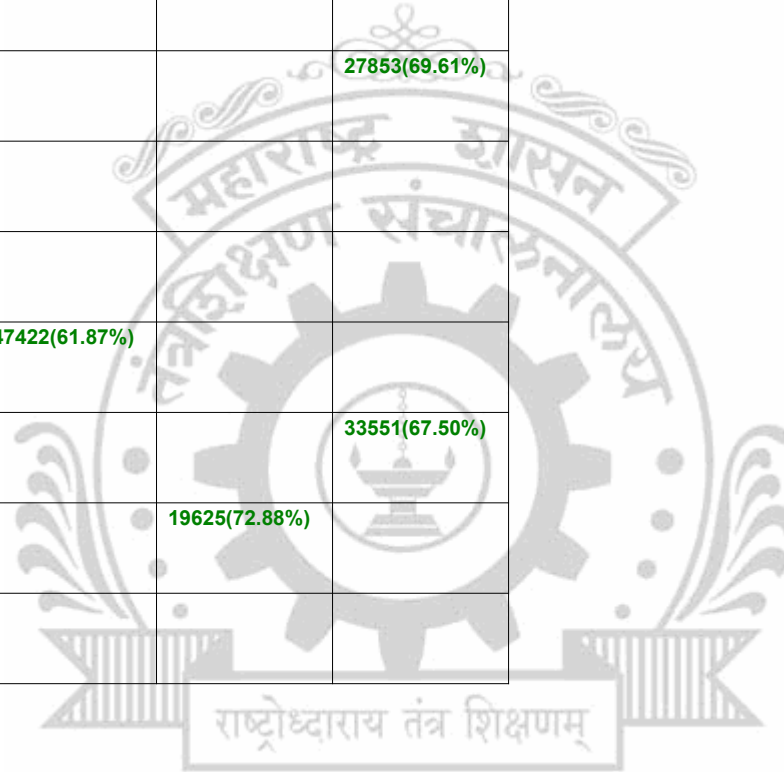

EN - 6769 Rasiklal M. Dhariwal Sinhgad Technical Institutes Campus, Warje, Pune.

Choice Code : 676924610 Course Name : Information Technology

Sub Group : 301

		OPEN	SC	NT-C	NT-D	OBC
GOPEN	SubGroup	19109(73.10%)				
	MainGroup					
	OtherGroup					
GSC	SubGroup		50667(60.00%)			
	MainGroup					
	OtherGroup					
GOBC	SubGroup					27853(69.61%)
	MainGroup					
	OtherGroup					
LOPEN	SubGroup	23545(71.31%)				
	MainGroup					
	OtherGroup					
LST	SubGroup		52192(58.69%)			
	MainGroup					
	OtherGroup					
LNTC	SubGroup			47422(61.87%)		
	MainGroup					
	OtherGroup					
LOBC	SubGroup					33551(67.50%)
	MainGroup					
	OtherGroup					
PWDC	SubGroup				19625(72.88%)	
	MainGroup					
	OtherGroup					
DEF	SubGroup	21141(72.25%)				
	MainGroup					
	OtherGroup					

Legends: Starting character G-General, L-Ladies

Cut Off indicates the State Level General Merit Number & figures in bracket indicate merit marks.