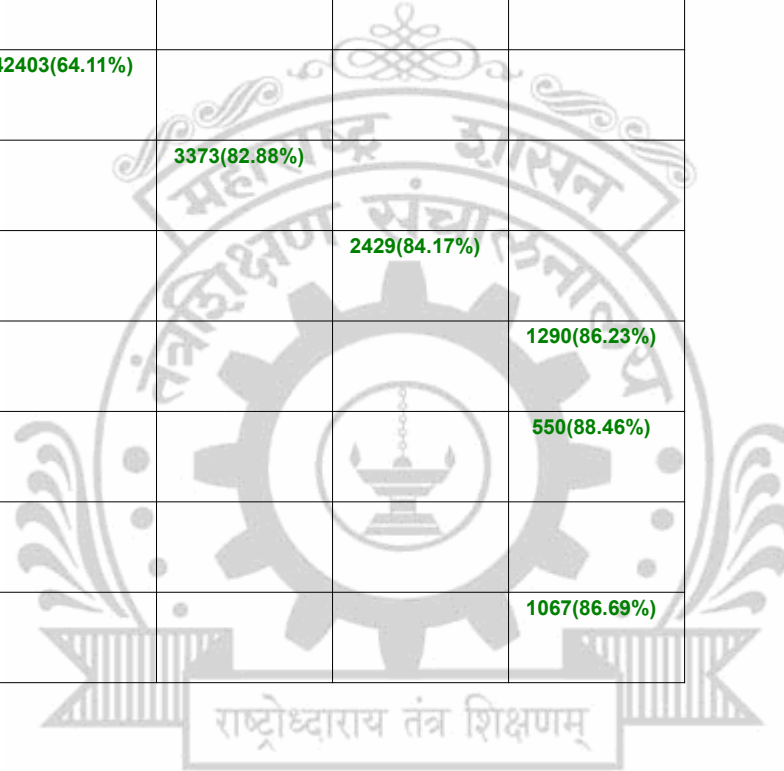

EN - 6273 Bansilal Ramnath Agarawal Charitable Trust's Vishwakarma Institute of Technology, Bibwewadi, Pune

Choice Code : 627337610 Course Name : Electronics Engineering

Sub Group : 302

		OPEN	SC	ST	NT-B	NT-C	OBC
GOPEN	SubGroup	800(87.49%)			750(87.69%)		624(88.17%)
	MainGroup						
	OtherGroup						
GSC	SubGroup		4875(81.31%)				
	MainGroup						
	OtherGroup						
GST	SubGroup			42403(64.11%)			
	MainGroup						
	OtherGroup						
GNTB	SubGroup				3373(82.88%)		
	MainGroup						
	OtherGroup						
GNTC	SubGroup					2429(84.17%)	
	MainGroup						
	OtherGroup						
GOBC	SubGroup						1290(86.23%)
	MainGroup						
	OtherGroup						
LOPEN	SubGroup						550(88.46%)
	MainGroup						
	OtherGroup						
LSC	SubGroup		3771(82.40%)				
	MainGroup						
	OtherGroup						
LOBC	SubGroup						1067(86.69%)
	MainGroup						
	OtherGroup						

Legends: Starting character G-General, L-Ladies

Cut Off indicates the State Level General Merit Number & figures in bracket indicate merit marks.