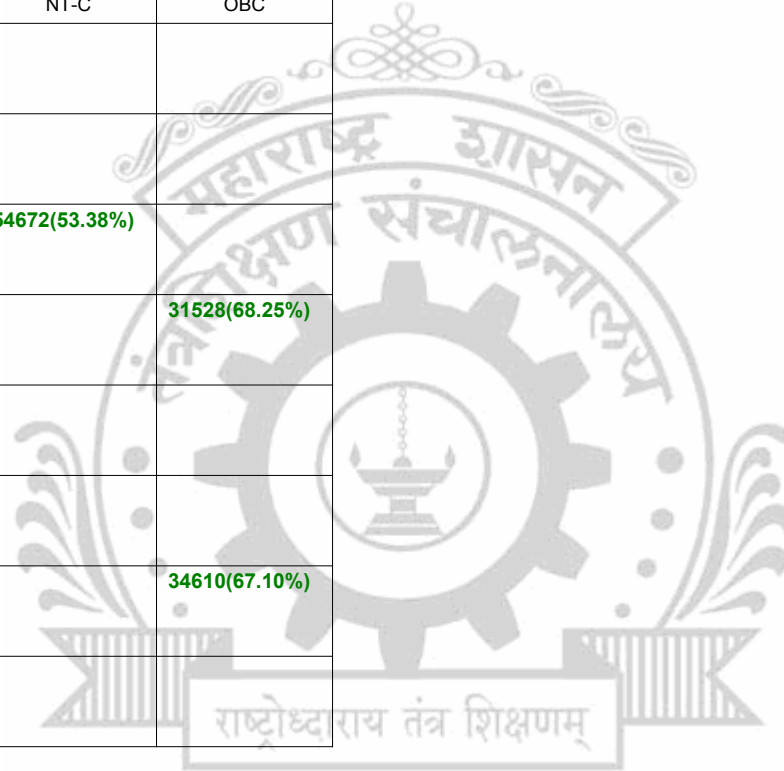

OPEN	SC	NT-B	NT-C	NT-D	OBC
DEF	SubGroup	24112(71.10%)					
	MainGroup						
	OtherGroup						

EN - 3193 Shivajirao S. Jondhale College of Engineering, Dombivali, Mumbai

Choice Code : 319324610 Course Name : Information Technology

Sub Group : 301

		OPEN	SC	NT-C	OBC
GOPEN	SubGroup	21709(72.00%)			
	MainGroup				
	OtherGroup				
GSC	SubGroup		47582(61.80%)		
	MainGroup				
	OtherGroup				
GNTC	SubGroup			54672(53.38%)	
	MainGroup				
	OtherGroup				
GOBC	SubGroup				31528(68.25%)
	MainGroup				
	OtherGroup				
LOPEN	SubGroup	25130(70.69%)			
	MainGroup				
	OtherGroup				
LSC	SubGroup		51758(59.06%)		
	MainGroup				
	OtherGroup				
LOBC	SubGroup				34610(67.10%)
	MainGroup				
	OtherGroup				
DEF	SubGroup	22573(71.69%)			
	MainGroup				
	OtherGroup				

Legends: Starting character G-General, L-Ladies

Cut Off indicates the State Level General Merit Number & figures in bracket indicate merit marks.