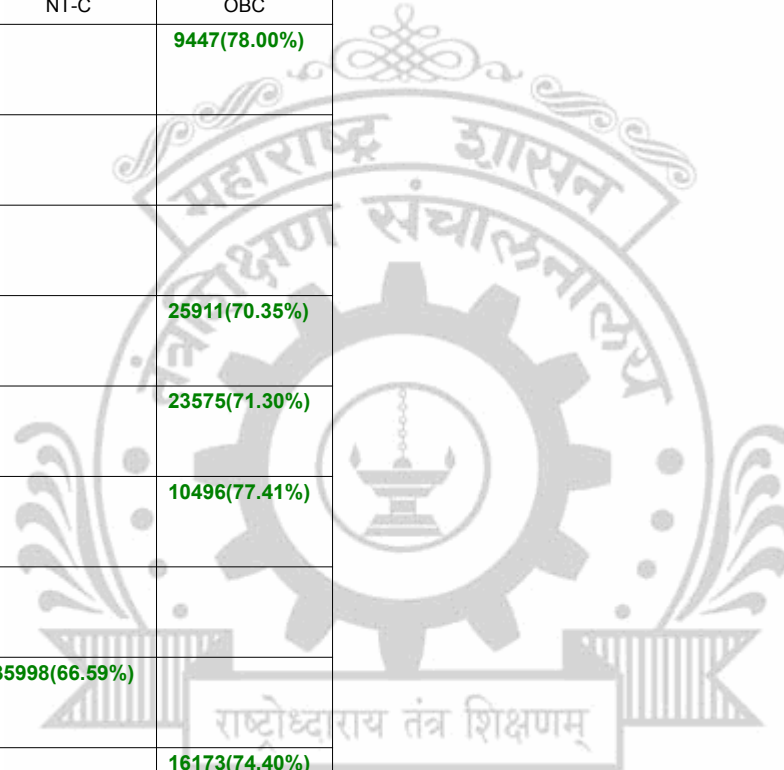

OPEN	SC	ST	VJDT	NT-B	NT-C	NT-D	OBC
DEF	SubGroup	13898(75.54%)							
	MainGroup								
	OtherGroup								

EN - 3189 Bharati Vidyapeeth College of Engineering, Belpada, Kharghar, Navi Mumbai

Choice Code : 318946610 Course Name : Instrumentation Engineering

Sub Group : 305

		OPEN	SC	NT-C	OBC
GOPEN	SubGroup	13448(75.76%)			9447(78.00%)
	MainGroup				
	OtherGroup				
GSC	SubGroup		24941(70.75%)		
	MainGroup				
	OtherGroup				
GST	SubGroup		54647(53.50%)		
	MainGroup				
	OtherGroup				
GVJDT	SubGroup				25911(70.35%)
	MainGroup				
	OtherGroup				
GOBC	SubGroup				23575(71.30%)
	MainGroup				
	OtherGroup				
LOPEN	SubGroup	13791(75.59%)			10496(77.41%)
	MainGroup				
	OtherGroup				
LSC	SubGroup		24611(70.88%)		
	MainGroup				
	OtherGroup				
LNTC	SubGroup			35998(66.59%)	
	MainGroup				
	OtherGroup				
LOBC	SubGroup				16173(74.40%)
	MainGroup				
	OtherGroup				

Legends: Starting character G-General, L-Ladies

Cut Off indicates the State Level General Merit Number & figures in bracket indicate merit marks.