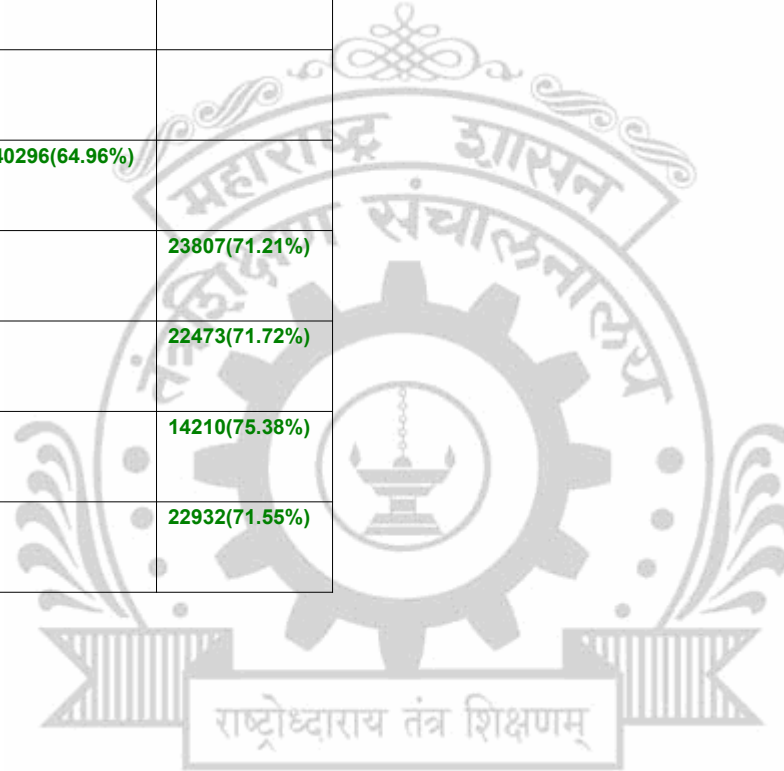

EN - 4165 Gondia Education Society's Manoharbai Patel Institute of Engineering and Technology, Gondia

Choice Code : 416519110 Course Name : Civil Engineering

Sub Group : 201

		OPEN	SC	NT-B	OBC
GOPEN	SubGroup	19328(73.00%)	8249(78.76%)		8485(78.59%)
	MainGroup				
	OtherGroup				
GSC	SubGroup		30233(68.73%)		
	MainGroup				
	OtherGroup				
GST	SubGroup		35538(66.76%)		
	MainGroup				
	OtherGroup				
GVJDT	SubGroup			40296(64.96%)	
	MainGroup				
	OtherGroup				
GNTD	SubGroup				23807(71.21%)
	MainGroup				
	OtherGroup				
GOBC	SubGroup				22473(71.72%)
	MainGroup				
	OtherGroup				
LOPEN	SubGroup				14210(75.38%)
	MainGroup				
	OtherGroup				
LOBC	SubGroup				22932(71.55%)
	MainGroup				
	OtherGroup				

Legends: Starting character G-General, L-Ladies

Cut Off indicates the State Level General Merit Number & figures in bracket indicate merit marks.