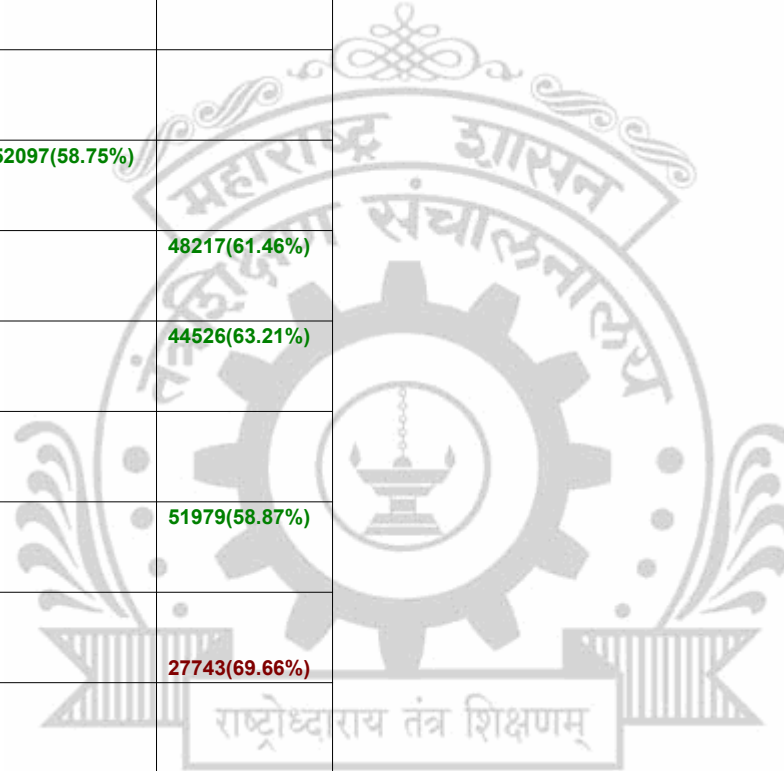

EN - 4141 Shriram Gram Vikas Shikshan Sanstha, Vilasrao Deshmukh College of Engineering and Technology, Nagpur

Choice Code : 414119110 Course Name : Civil Engineering

Sub Group : 201

		SC	ST	NT-B	OBC
GOPEN	SubGroup	10604(77.35%)	25072(70.70%)	43948(63.46%)	31240(68.36%)
	MainGroup				
	OtherGroup				
GSC	SubGroup	51147(60.00%)			
	MainGroup				
	OtherGroup				
GST	SubGroup	52148(58.70%)			
	MainGroup				
	OtherGroup				
GVJDT	SubGroup			52097(58.75%)	
	MainGroup				
	OtherGroup				
GOBC	SubGroup				48217(61.46%)
	MainGroup				
	OtherGroup				
LOPEN	SubGroup		46427(62.37%)		44526(63.21%)
	MainGroup				
	OtherGroup				
LSC	SubGroup	51954(58.88%)			
	MainGroup				
	OtherGroup				
LNTD	SubGroup				51979(58.87%)
	MainGroup				
	OtherGroup				
LOBC	SubGroup				
	MainGroup				
	OtherGroup				27743(69.66%)
PWDC	SubGroup	52151(58.70%)			
	MainGroup				
	OtherGroup				
DEF	SubGroup	52316(58.54%)			
	MainGroup				
	OtherGroup				

Legends: Starting character G-General, L-Ladies

Cut Off indicates the State Level General Merit Number & figures in bracket indicate merit marks.