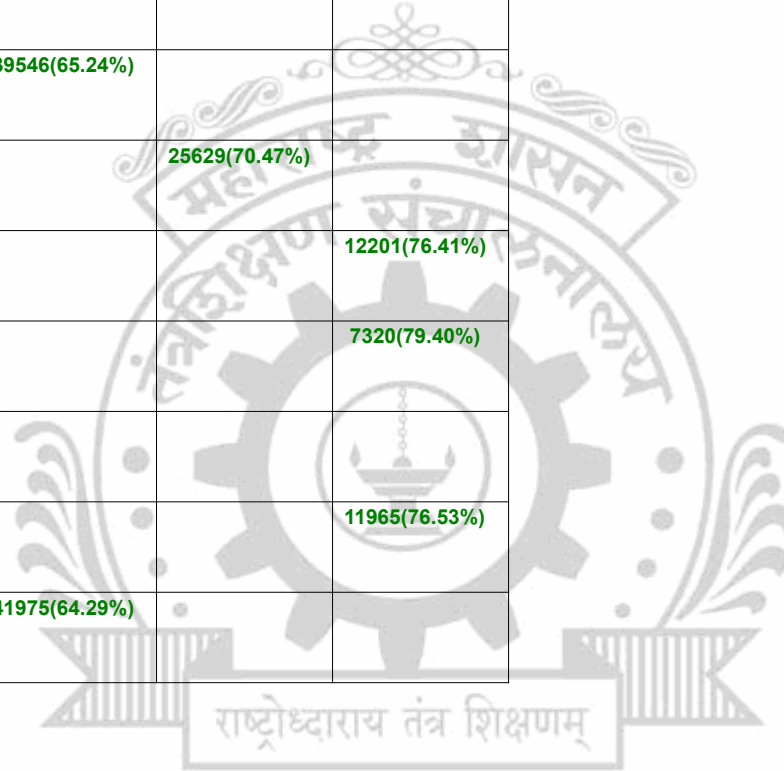

EN - 1107 P. R. Pote (Patil) Education & Welfare Trust's Group of Institution(Integrated Campus), Amravati

Choice Code : 110729310 Course Name : Electrical Engineering

Sub Group : 304

		OPEN	SC	ST	VJDT	OBC
GOPEN	SubGroup	11767(76.65%)				10371(77.47%)
	MainGroup					
	OtherGroup					
GSC	SubGroup		18687(73.29%)			
	MainGroup					
	OtherGroup					
GST	SubGroup			39546(65.24%)		
	MainGroup					
	OtherGroup					
GVJDT	SubGroup				25629(70.47%)	
	MainGroup					
	OtherGroup					
GOBC	SubGroup					12201(76.41%)
	MainGroup					
	OtherGroup					
LOPEN	SubGroup					7320(79.40%)
	MainGroup					
	OtherGroup					
LSC	SubGroup		18412(73.40%)			
	MainGroup					
	OtherGroup					
LOBC	SubGroup					11965(76.53%)
	MainGroup					
	OtherGroup					
DEF	SubGroup			41975(64.29%)		
	MainGroup					
	OtherGroup					

Legends: Starting character G-General, L-Ladies

Cut Off indicates the State Level General Merit Number & figures in bracket indicate merit marks.