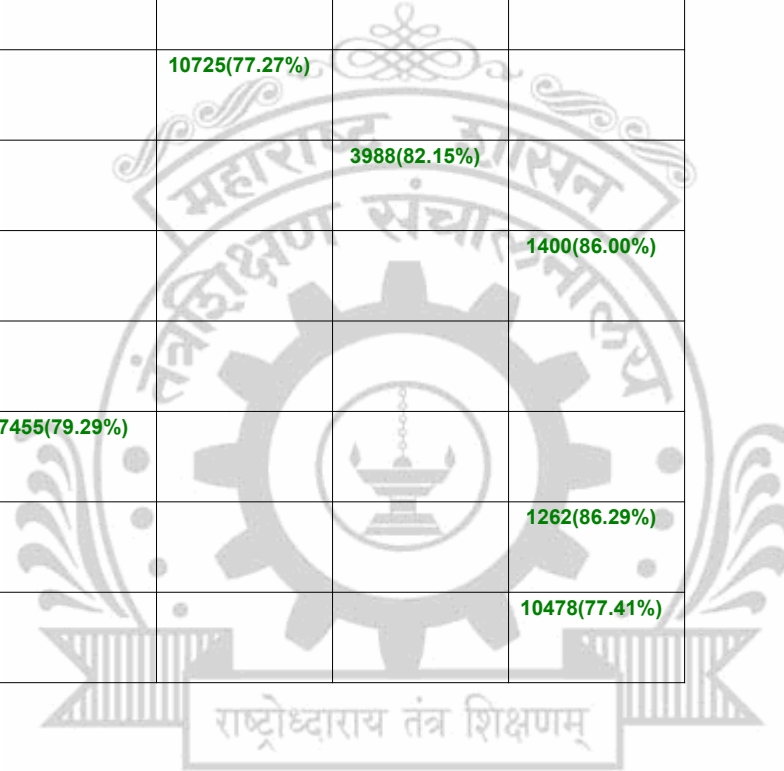

EN - 6274 Pune Vidyarthi Griha's College of Engineering and Technology, Pune

Choice Code : 627429310 Course Name : Electrical Engineering

Sub Group : 304

		OPEN	SC	ST	VJDT	NT-C	OBC
GOPEN	SubGroup	636(88.12%)					850(87.31%)
	MainGroup						
	OtherGroup						
GSC	SubGroup		3967(82.18%)				
	MainGroup						
	OtherGroup						
GVJDT	SubGroup				10725(77.27%)		
	MainGroup						
	OtherGroup						
GNTC	SubGroup					3988(82.15%)	
	MainGroup						
	OtherGroup						
GOBC	SubGroup						1400(86.00%)
	MainGroup						
	OtherGroup						
LOPEN	SubGroup	241(90.13%)					
	MainGroup						
	OtherGroup						
LST	SubGroup			7455(79.29%)			
	MainGroup						
	OtherGroup						
LOBC	SubGroup						1262(86.29%)
	MainGroup						
	OtherGroup						
DEF	SubGroup						10478(77.41%)
	MainGroup						
	OtherGroup						

Legends: Starting character G-General, L-Ladies

Cut Off indicates the State Level General Merit Number & figures in bracket indicate merit marks.