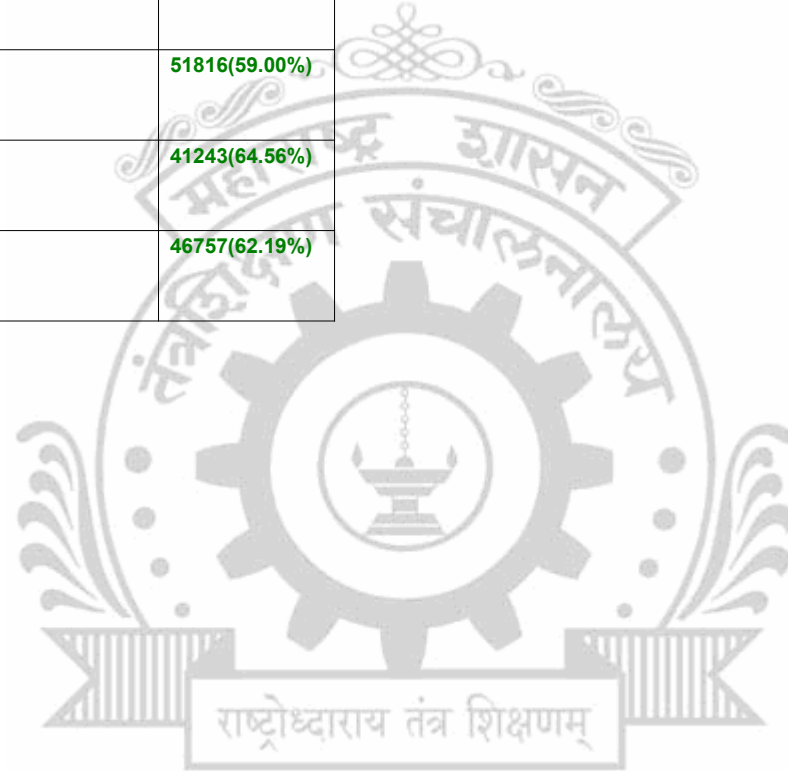

EN - 1108 Maratha Shikshan Sanstha, P.R. Patil College of Engineering & Technology, Amravati

Choice Code : 110824610 Course Name : Information Technology

Sub Group : 301

		OPEN	SC	NT-B	OBC
GOPEN	SubGroup	45490(62.80%)	31525(68.25%)		53793(56.45%)
	MainGroup				
	OtherGroup				
GNTB	SubGroup			46880(62.13%)	
	MainGroup				
	OtherGroup				
GOBC	SubGroup				51816(59.00%)
	MainGroup				
	OtherGroup				
LOPEN	SubGroup				41243(64.56%)
	MainGroup				
	OtherGroup				
LOBC	SubGroup				46757(62.19%)
	MainGroup				
	OtherGroup				

Legends: Starting character G-General, L-Ladies

Cut Off indicates the State Level General Merit Number & figures in bracket indicate merit marks.