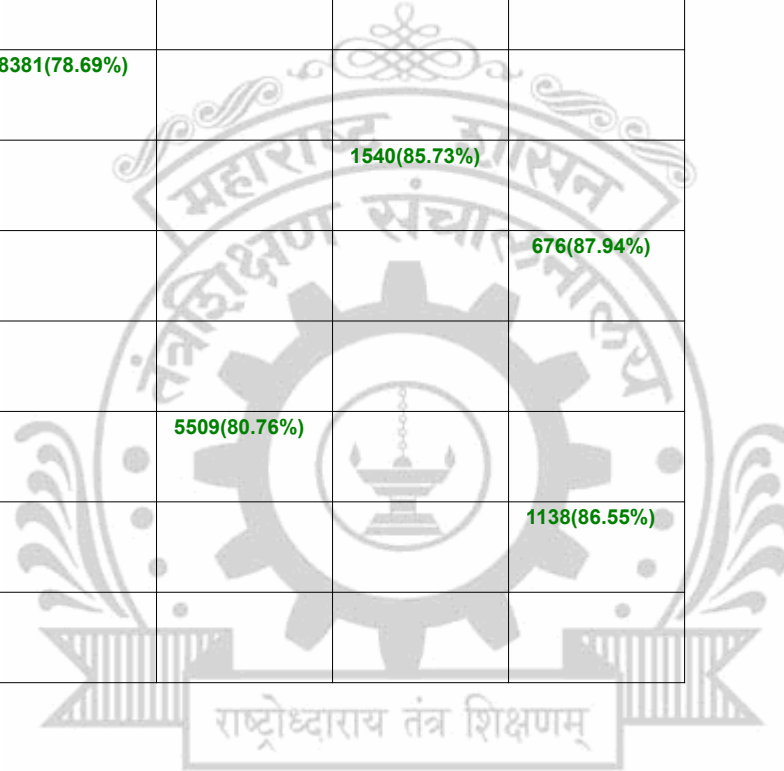

EN - 3014 Sardar Patel College of Engineering, Andheri

Choice Code : 301429310 Course Name : Electrical Engineering

Sub Group : 304

		OPEN	SC	ST	VJDT	NT-C	OBC
GOPEN	SubGroup	353(89.35%)					
	MainGroup						
	OtherGroup						
GSC	SubGroup		1928(85.00%)				
	MainGroup						
	OtherGroup						
GST	SubGroup			8381(78.69%)			
	MainGroup						
	OtherGroup						
GNTC	SubGroup					1540(85.73%)	
	MainGroup						
	OtherGroup						
GOBC	SubGroup						676(87.94%)
	MainGroup						
	OtherGroup						
LOPEN	SubGroup	255(90.00%)					
	MainGroup						
	OtherGroup						
LVJDT	SubGroup				5509(80.76%)		
	MainGroup						
	OtherGroup						
LOBC	SubGroup						1138(86.55%)
	MainGroup						
	OtherGroup						
DEF	SubGroup	8243(78.76%)					
	MainGroup						
	OtherGroup						

Legends: Starting character G-General, L-Ladies

Cut Off indicates the State Level General Merit Number & figures in bracket indicate merit marks.