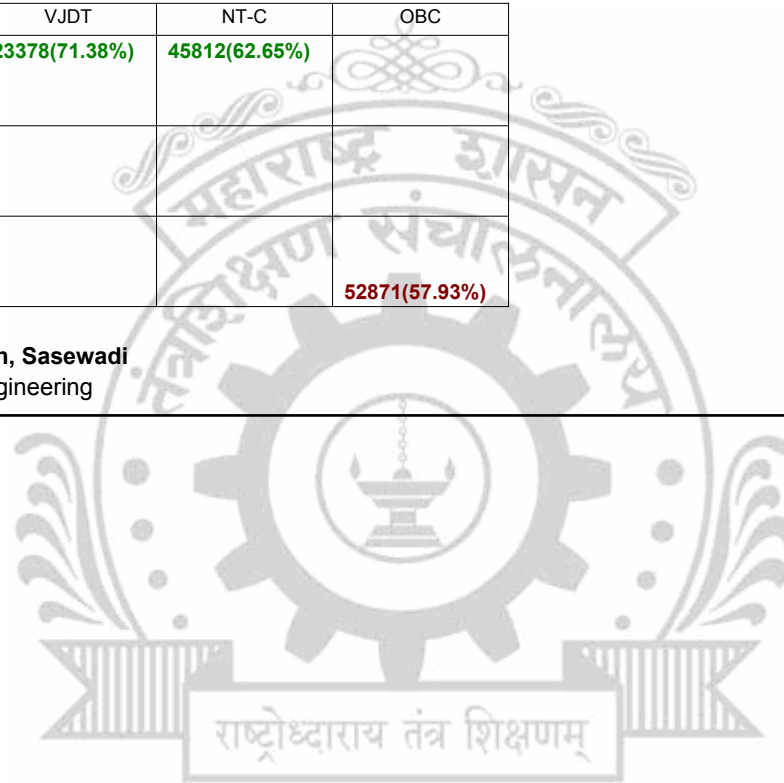

OPEN	SC	NT-B	NT-C	NT-D	OBC
DEF	SubGroup	41623(64.42%)					
	MainGroup						
	OtherGroup						

EN - 6625 Universal College of Engineering & Research, Sasewadi

Choice Code : 662519110 Course Name : Civil Engineering

Sub Group : 201

		OPEN	SC	VJDT	NT-C	OBC
GOPEN	SubGroup	49378(60.79%)		23378(71.38%)	45812(62.65%)	
	MainGroup					
	OtherGroup					
GSC	SubGroup		52837(57.97%)			
	MainGroup					
	OtherGroup					
GOBC	SubGroup					
	MainGroup					
	OtherGroup					52871(57.93%)

EN - 6625 Universal College of Engineering & Research, Sasewadi

Choice Code : 662524510 Course Name : Computer Engineering

Sub Group : 301

		OPEN	OBC
GOPEN	SubGroup	50504(60.06%)	51652(59.16%)
	MainGroup		
	OtherGroup		
LOPEN	SubGroup	30293(68.71%)	54740(52.90%)
	MainGroup		
	OtherGroup		

Legends: Starting character G-General, L-Ladies

Cut Off indicates the State Level General Merit Number & figures in bracket indicate merit marks.