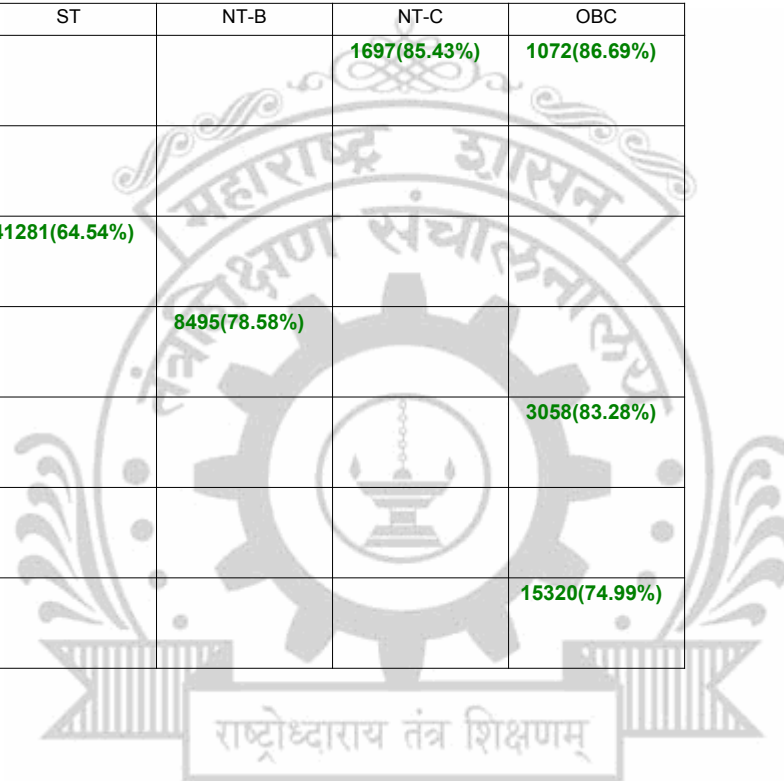

OPEN	SC	ST	VJDT	NT-B	NT-C	NT-D	OBC
DEF	SubGroup	8476(78.60%)							
	MainGroup								
	OtherGroup								

EN - 6284 Vidya Pratishthan's College of Engineering, Baramati Dist.Pune

Choice Code : 628461210 Course Name : Mechanical Engineering

Sub Group : 401

		OPEN	SC	ST	NT-B	NT-C	OBC
GOPEN	SubGroup	2292(84.36%)				1697(85.43%)	1072(86.69%)
	MainGroup						
	OtherGroup						
GSC	SubGroup		8800(78.39%)				
	MainGroup						
	OtherGroup						
GST	SubGroup			41281(64.54%)			
	MainGroup						
	OtherGroup						
GNTB	SubGroup				8495(78.58%)		
	MainGroup						
	OtherGroup						
GOBC	SubGroup						3058(83.28%)
	MainGroup						
	OtherGroup						
LOPEN	SubGroup	6465(80.00%)					
	MainGroup						
	OtherGroup						
LOBC	SubGroup						15320(74.99%)
	MainGroup						
	OtherGroup						

Legends: Starting character G-General, L-Ladies

Cut Off indicates the State Level General Merit Number & figures in bracket indicate merit marks.