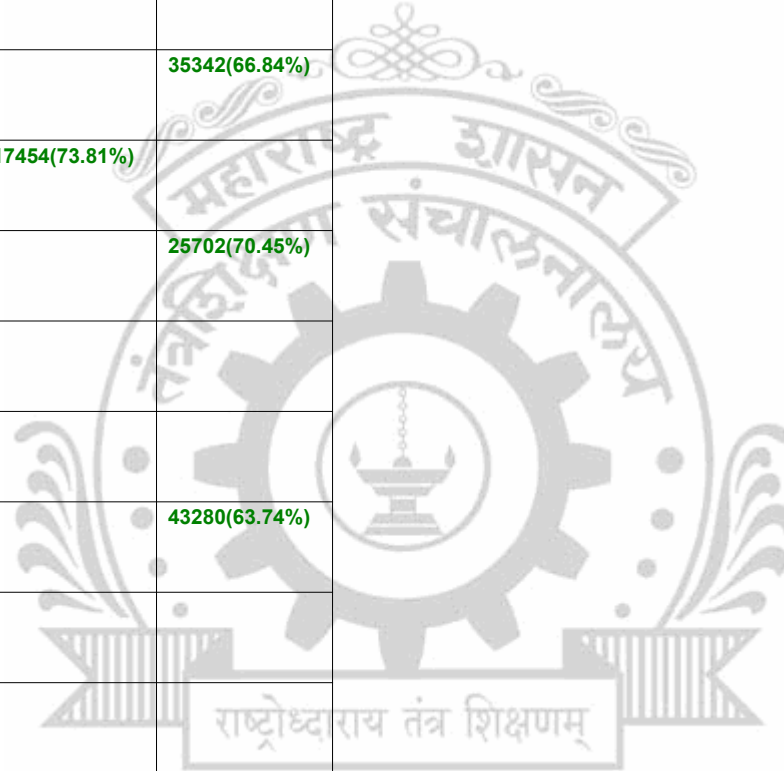

EN - 3202 Rajendra Mane College of Engineering & Technology Ambav Deorukh

Choice Code : 320224510 Course Name : Computer Engineering

Sub Group : 301

		OPEN	SC	NT-B	OBC
GOPEN	SubGroup	12236(76.39%)			11223(76.97%)
	MainGroup				
	OtherGroup				
GSC	SubGroup		49983(60.39%)		
	MainGroup				
	OtherGroup				
GST	SubGroup				35342(66.84%)
	MainGroup				
	OtherGroup				
GVJDT	SubGroup			17454(73.81%)	
	MainGroup				
	OtherGroup				
GOBC	SubGroup				25702(70.45%)
	MainGroup				
	OtherGroup				
LOPEN	SubGroup	26012(70.32%)			
	MainGroup				
	OtherGroup				
LSC	SubGroup		52471(58.39%)		
	MainGroup				
	OtherGroup				
LOBC	SubGroup				43280(63.74%)
	MainGroup				
	OtherGroup				
PWDC	SubGroup	13746(75.61%)			
	MainGroup				
	OtherGroup				
DEF	SubGroup	24582(70.90%)			
	MainGroup				
	OtherGroup				

Legends: Starting character G-General, L-Ladies

Cut Off indicates the State Level General Merit Number & figures in bracket indicate merit marks.