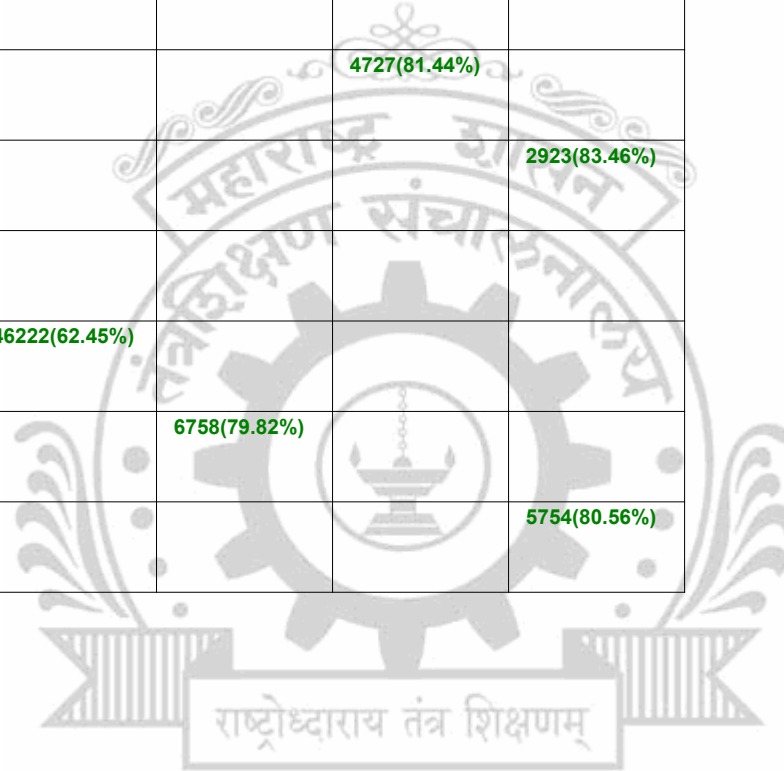

EN - 6272 Dr. D.Y.Patil Pratishthan's D.Y.Patil College of Engineering Akurdi, Pune

Choice Code : 627261220 Course Name : Mechanical Engineering[Second Shift]

Sub Group : 401

		OPEN	SC	ST	NT-B	NT-C	OBC
GOPEN	SubGroup	2397(84.19%)					
	MainGroup						
	OtherGroup						
GSC	SubGroup		7482(79.28%)				
	MainGroup						
	OtherGroup						
GNTC	SubGroup					4727(81.44%)	
	MainGroup						
	OtherGroup						
GOBC	SubGroup						2923(83.46%)
	MainGroup						
	OtherGroup						
LOPEN	SubGroup	12608(76.18%)					
	MainGroup						
	OtherGroup						
LST	SubGroup			46222(62.45%)			
	MainGroup						
	OtherGroup						
LNTB	SubGroup				6758(79.82%)		
	MainGroup						
	OtherGroup						
DEF	SubGroup						5754(80.56%)
	MainGroup						
	OtherGroup						

Legends: Starting character G-General, L-Ladies

Cut Off indicates the State Level General Merit Number & figures in bracket indicate merit marks.