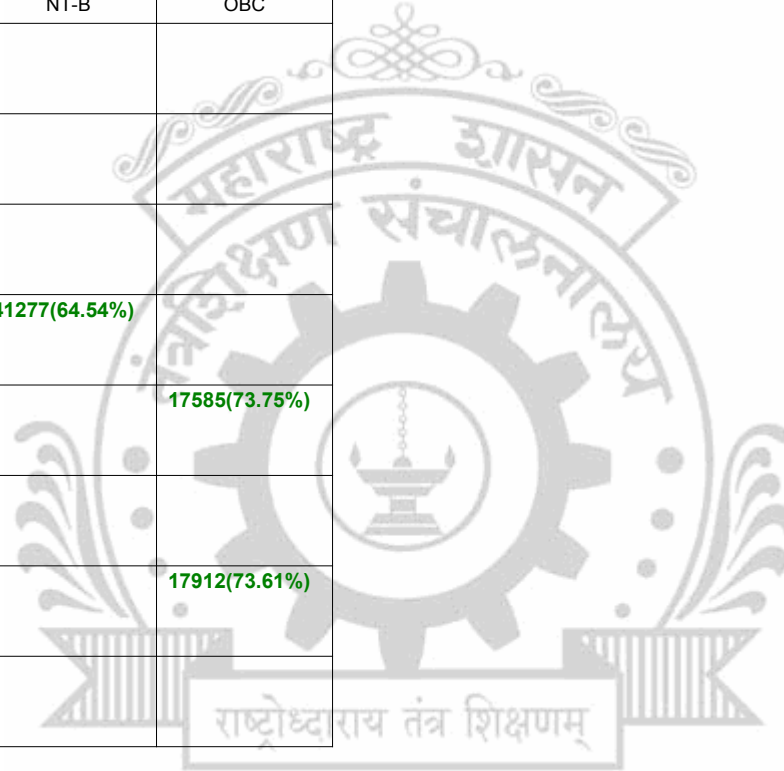

OPEN	SC	NT-B	OBC
DEF	SubGroup	39914(65.09%)			
	MainGroup				
	OtherGroup				

EN - 3206 S.S.P.M.'s College of Engineering, Kankavli

Choice Code : 320661210 Course Name : Mechanical Engineering

Sub Group : 401

		OPEN	SC	NT-B	OBC
GOPEN	SubGroup	11259(76.96%)			
	MainGroup				
	OtherGroup				
GSC	SubGroup		48068(61.55%)		
	MainGroup				
	OtherGroup				
GST	SubGroup		51717(59.10%)		
	MainGroup				
	OtherGroup				
GNTB	SubGroup			41277(64.54%)	
	MainGroup				
	OtherGroup				
GOBC	SubGroup				17585(73.75%)
	MainGroup				
	OtherGroup				
LOPEN	SubGroup	36039(66.57%)			
	MainGroup				
	OtherGroup				
LOBC	SubGroup				17912(73.61%)
	MainGroup				
	OtherGroup				
DEF	SubGroup	45841(62.63%)			
	MainGroup				
	OtherGroup				

Legends: Starting character G-General, L-Ladies

Cut Off indicates the State Level General Merit Number & figures in bracket indicate merit marks.