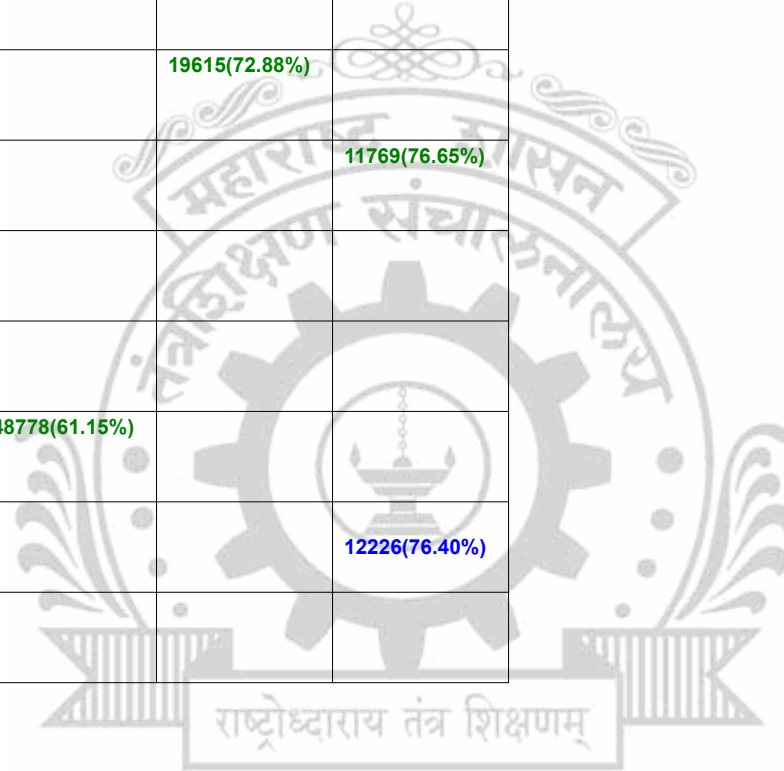

EN - 2133 Mahatma Basaweshwar Education Society's College of Engineering, Ambejogai

Choice Code : 213329310 Course Name : Electrical Engineering

Sub Group : 304

		OPEN	SC	NT-B	NT-D	OBC
GOPEN	SubGroup	10601(77.35%)				6425(80.06%)
	MainGroup					
	OtherGroup					
GSC	SubGroup		44076(63.41%)			
	MainGroup					
	OtherGroup					
GNTD	SubGroup				19615(72.88%)	
	MainGroup					
	OtherGroup					
GOBC	SubGroup					11769(76.65%)
	MainGroup					
	OtherGroup					
LOPEN	SubGroup	4319(81.82%)				
	MainGroup					
	OtherGroup					
LSC	SubGroup		45140(62.94%)			
	MainGroup					
	OtherGroup					
LNTB	SubGroup			48778(61.15%)		
	MainGroup					
	OtherGroup					
PWDC	SubGroup					12226(76.40%)
	MainGroup					
	OtherGroup					
DEF	SubGroup	11676(76.71%)				
	MainGroup					
	OtherGroup					

Legends: Starting character G-General, L-Ladies

Cut Off indicates the State Level General Merit Number & figures in bracket indicate merit marks.