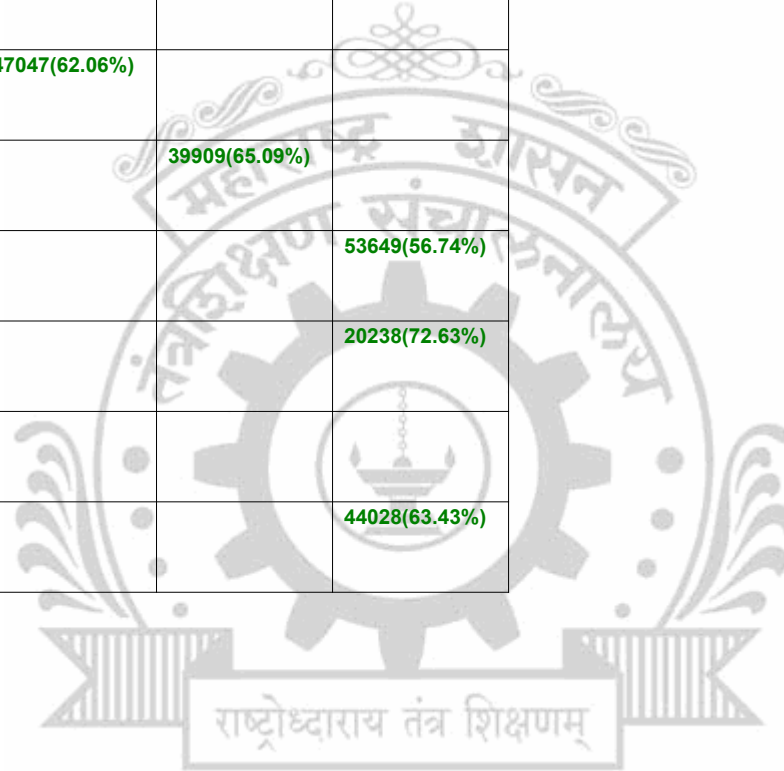

EN - 4163 Rajiv Gandhi College of Engineering Research & Technology Chandrapur

Choice Code : 416337610 Course Name : Electronics Engineering

Sub Group : 302

		OPEN	SC	ST	NT-B	OBC
GOPEN	SubGroup		35291(66.86%)		29566(68.97%)	34823(67.03%)
	MainGroup					
	OtherGroup					
GSC	SubGroup	44540(63.20%)	44400(63.26%)			
	MainGroup					
	OtherGroup					
GST	SubGroup			47047(62.06%)		
	MainGroup					
	OtherGroup					
GNTB	SubGroup				39909(65.09%)	
	MainGroup					
	OtherGroup					
GOBC	SubGroup					53649(56.74%)
	MainGroup					
	OtherGroup					
LOPEN	SubGroup	18356(73.43%)				20238(72.63%)
	MainGroup					
	OtherGroup					
LSC	SubGroup		38544(65.64%)			
	MainGroup					
	OtherGroup					
LOBC	SubGroup					44028(63.43%)
	MainGroup					
	OtherGroup					

Legends: Starting character G-General, L-Ladies

Cut Off indicates the State Level General Merit Number & figures in bracket indicate merit marks.