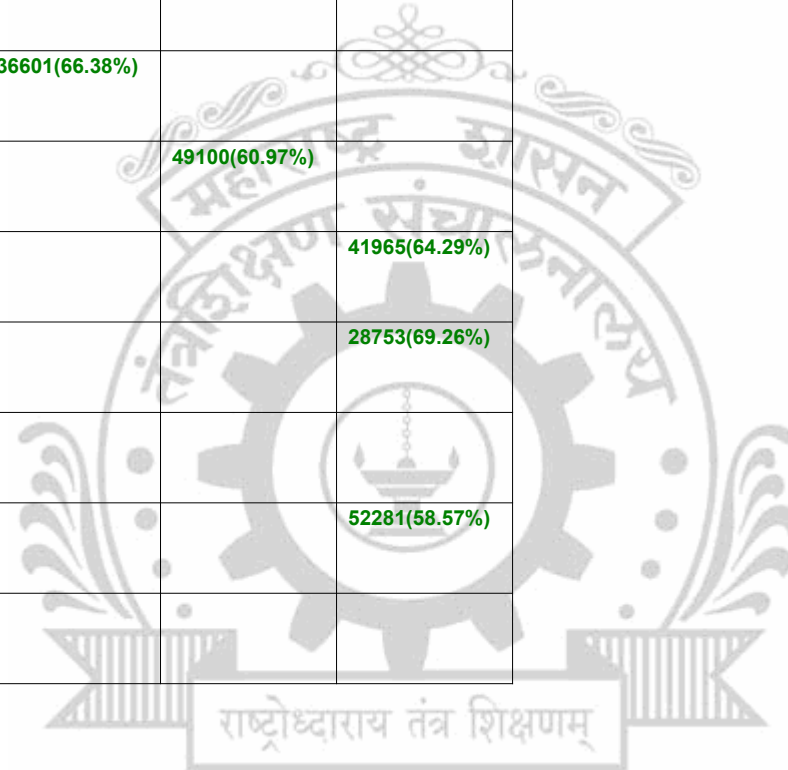

EN - 4104 Kavi Kulguru Institute of Technology & Science, Ramtek

Choice Code : 410437610 Course Name : Electronics Engineering

Sub Group : 302

		OPEN	SC	VJDT	NT-C	OBC
GOPEN	SubGroup	36209(66.51%)				31429(68.29%)
	MainGroup					
	OtherGroup					
GSC	SubGroup		35455(66.80%)			
	MainGroup					
	OtherGroup					
GST	SubGroup			36601(66.38%)		
	MainGroup					
	OtherGroup					
GNTD	SubGroup				49100(60.97%)	
	MainGroup					
	OtherGroup					
GOBC	SubGroup					41965(64.29%)
	MainGroup					
	OtherGroup					
LOPEN	SubGroup					28753(69.26%)
	MainGroup					
	OtherGroup					
LSC	SubGroup		48071(61.55%)			
	MainGroup					
	OtherGroup					
LOBC	SubGroup					52281(58.57%)
	MainGroup					
	OtherGroup					
DEF	SubGroup	37779(65.94%)				
	MainGroup					
	OtherGroup					

Legends: Starting character G-General, L-Ladies

Cut Off indicates the State Level General Merit Number & figures in bracket indicate merit marks.