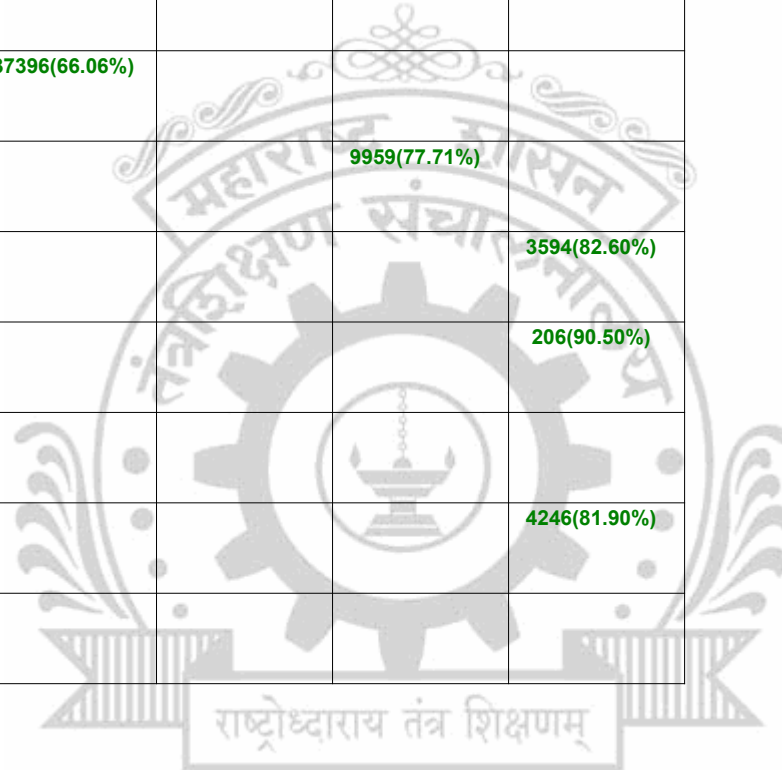

EN - 3033 Dr.Babasaheb Ambedkar Technological University, Lonere

Choice Code : 303350710 Course Name : Chemical Engineering

Sub Group : 101

		OPEN	SC	VJDT	NT-B	NT-C	OBC
GOPEN	SubGroup	35(93.00%)			1348(86.10%)		2968(83.40%)
	MainGroup						
	OtherGroup						
GSC	SubGroup		13552(75.70%)				
	MainGroup						
	OtherGroup						
GVJDT	SubGroup			37396(66.06%)			
	MainGroup						
	OtherGroup						
GNTC	SubGroup				9959(77.71%)		
	MainGroup						
	OtherGroup						
GOBC	SubGroup						3594(82.60%)
	MainGroup						
	OtherGroup						
LOPEN	SubGroup	945(87.00%)					206(90.50%)
	MainGroup						
	OtherGroup						
LSC	SubGroup		8792(78.40%)				
	MainGroup						
	OtherGroup						
LOBC	SubGroup						4246(81.90%)
	MainGroup						
	OtherGroup						
DEF	SubGroup	27300(69.82%)					
	MainGroup						
	OtherGroup						

Legends: Starting character G-General, L-Ladies

Cut Off indicates the State Level General Merit Number & figures in bracket indicate merit marks.