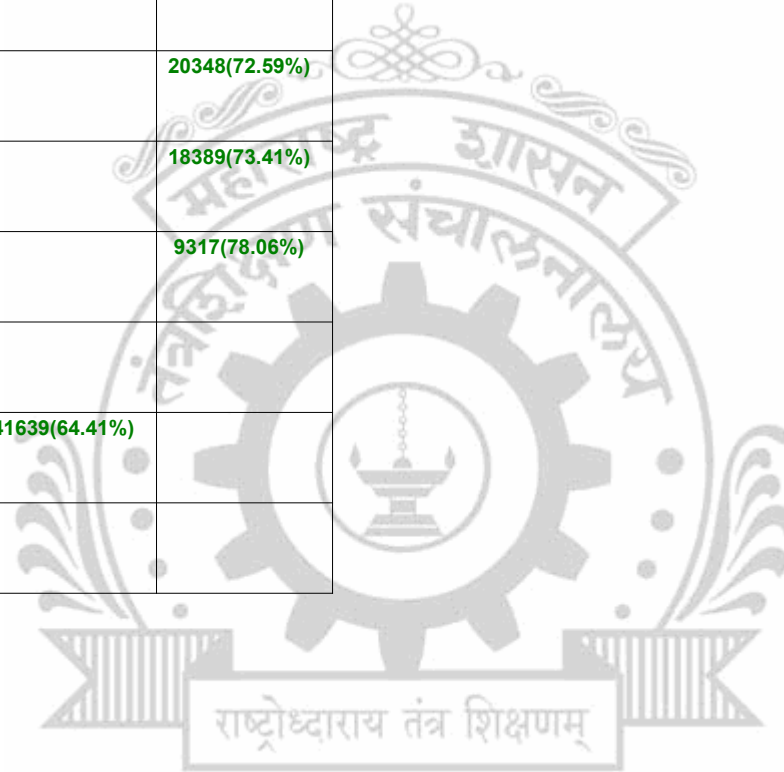

EN - 4163 Rajiv Gandhi College of Engineering Research & Technology Chandrapur

Choice Code : 416335610 Course Name : Electrical Engg[Electronics and Power]

Sub Group : 304

		OPEN	SC	ST	OBC
GOPEN	SubGroup	14575(75.18%)	14030(75.47%)		
	MainGroup				
	OtherGroup				
GSC	SubGroup		27163(69.88%)		
	MainGroup				
	OtherGroup				
GNTD	SubGroup				20348(72.59%)
	MainGroup				
	OtherGroup				
GOBC	SubGroup				18389(73.41%)
	MainGroup				
	OtherGroup				
LOPEN	SubGroup		15079(75.00%)		9317(78.06%)
	MainGroup				
	OtherGroup				
LSC	SubGroup		35989(66.59%)		
	MainGroup				
	OtherGroup				
LST	SubGroup			41639(64.41%)	
	MainGroup				
	OtherGroup				
DEF	SubGroup	20488(72.53%)			
	MainGroup				
	OtherGroup				

Legends: Starting character G-General, L-Ladies

Cut Off indicates the State Level General Merit Number & figures in bracket indicate merit marks.