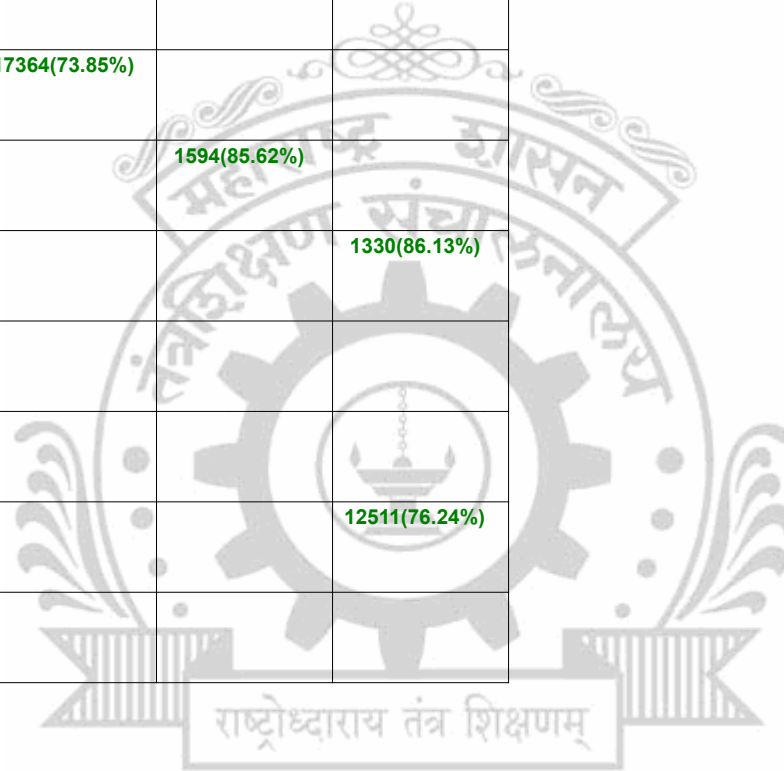

EN - 6148 MAEER's M.I.T. College of Engineering , Kothrud, Pune

Choice Code : 614861220 Course Name : Mechanical Engineering[Second Shift]

Sub Group : 401

		OPEN	SC	ST	NT-C	OBC
GOPEN	SubGroup	888(87.16%)				
	MainGroup					
	OtherGroup					
GSC	SubGroup		2698(83.76%)			
	MainGroup					
	OtherGroup					
GST	SubGroup			17364(73.85%)		
	MainGroup					
	OtherGroup					
GNTC	SubGroup				1594(85.62%)	
	MainGroup					
	OtherGroup					
GOBC	SubGroup					1330(86.13%)
	MainGroup					
	OtherGroup					
LOPEN	SubGroup	5433(80.81%)				
	MainGroup					
	OtherGroup					
LSC	SubGroup		16801(74.13%)			
	MainGroup					
	OtherGroup					
LOBC	SubGroup					12511(76.24%)
	MainGroup					
	OtherGroup					
DEF	SubGroup	4589(81.56%)				
	MainGroup					
	OtherGroup					

Legends: Starting character G-General, L-Ladies

Cut Off indicates the State Level General Merit Number & figures in bracket indicate merit marks.