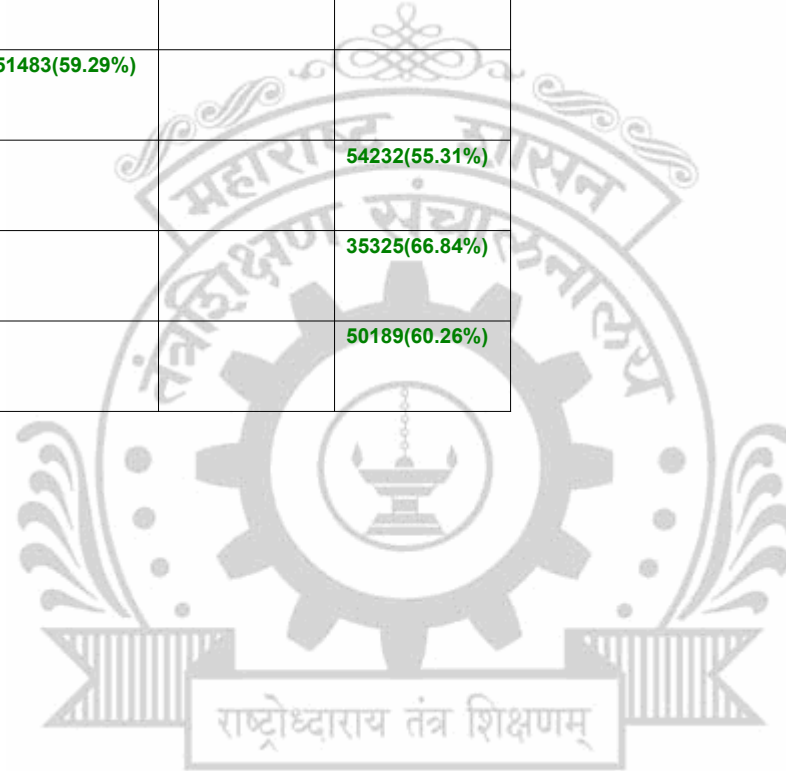

EN - 5399 Sanghavi College of Engineering, Varvandi, Nashik.
Choice Code : 539924510 Course Name : Computer Engineering

Sub Group : 301

		OPEN	SC	ST	NT-D	OBC
GOPEN	SubGroup	53992(56.00%)			43416(63.68%)	48760(61.16%)
	MainGroup					
	OtherGroup					
GSC	SubGroup		54103(55.68%)			
	MainGroup					
	OtherGroup					
GST	SubGroup			51483(59.29%)		
	MainGroup					
	OtherGroup					
GOBC	SubGroup					54232(55.31%)
	MainGroup					
	OtherGroup					
LOPEN	SubGroup	53858(56.32%)				35325(66.84%)
	MainGroup					
	OtherGroup					
LOBC	SubGroup					50189(60.26%)
	MainGroup					
	OtherGroup