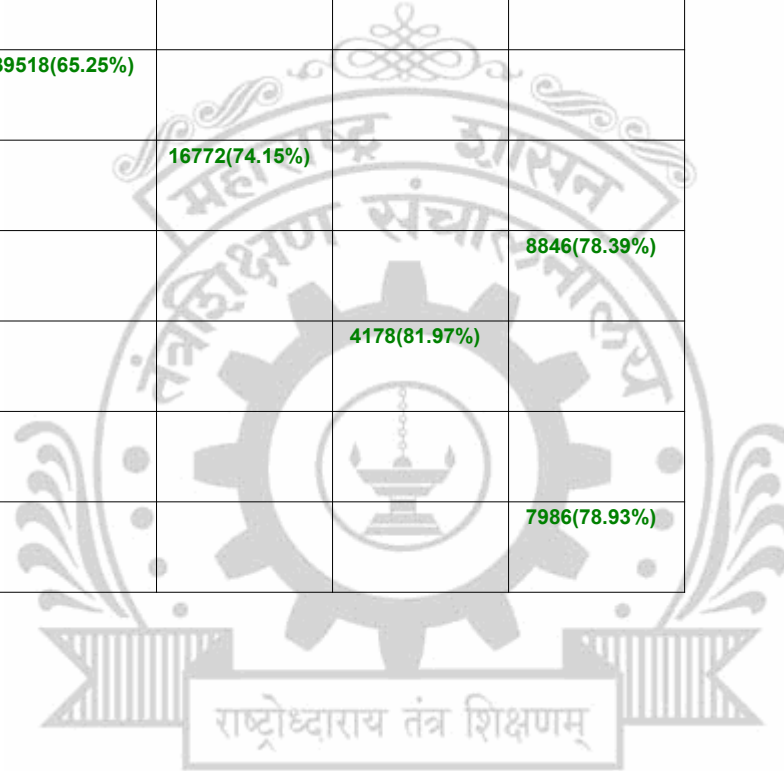

EN - 2133 Mahatma Basaweshwar Education Society's College of Engineering, Ambejogai

Choice Code : 213361210 Course Name : Mechanical Engineering

Sub Group : 401

		OPEN	SC	VJDT	NT-C	NT-D	OBC
GOPEN	SubGroup	7154(79.52%)					7641(79.16%)
	MainGroup						
	OtherGroup						
GSC	SubGroup		27865(69.61%)				
	MainGroup						
	OtherGroup						
GVJDT	SubGroup			39518(65.25%)			
	MainGroup						
	OtherGroup						
GNTC	SubGroup				16772(74.15%)		
	MainGroup						
	OtherGroup						
GOBC	SubGroup						8846(78.39%)
	MainGroup						
	OtherGroup						
LOPEN	SubGroup					4178(81.97%)	
	MainGroup						
	OtherGroup						
LSC	SubGroup		31062(68.42%)				
	MainGroup						
	OtherGroup						
LOBC	SubGroup						7986(78.93%)
	MainGroup						
	OtherGroup						

Legends: Starting character G-General, L-Ladies

Cut Off indicates the State Level General Merit Number & figures in bracket indicate merit marks.