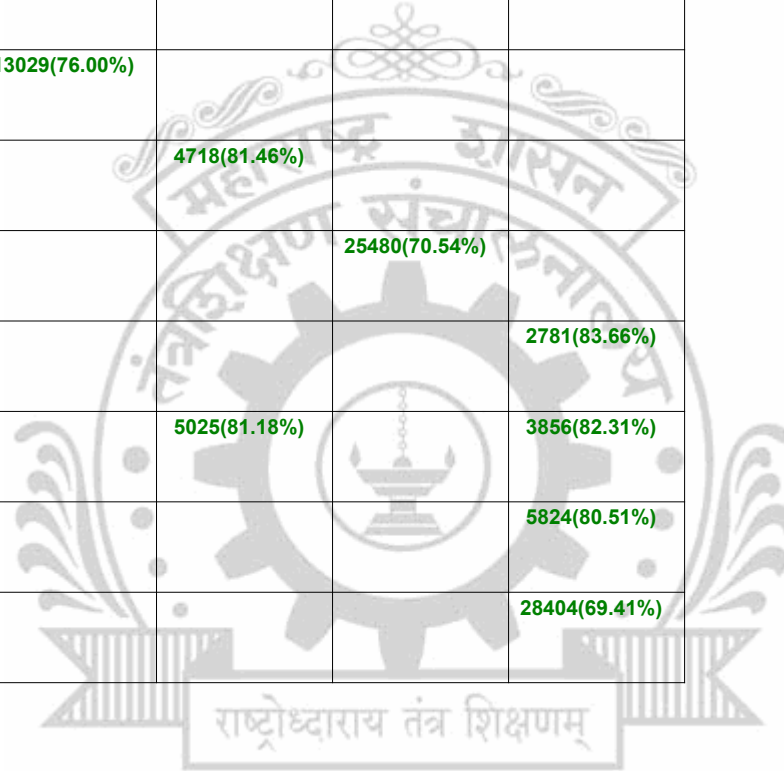

EN - 4004 Government College of Engineering, Chandrapur

Choice Code : 400419110 Course Name : Civil Engineering

Sub Group : 201

		OPEN	SC	ST	NT-B	NT-D	OBC
GOPEN	SubGroup	1815(85.20%)					2269(84.40%)
	MainGroup						
	OtherGroup						
GSC	SubGroup		10595(77.35%)				
	MainGroup						
	OtherGroup						
GST	SubGroup			13029(76.00%)			
	MainGroup						
	OtherGroup						
GNTB	SubGroup				4718(81.46%)		
	MainGroup						
	OtherGroup						
GNTD	SubGroup					25480(70.54%)	
	MainGroup						
	OtherGroup						
GOBC	SubGroup						2781(83.66%)
	MainGroup						
	OtherGroup						
LOPEN	SubGroup				5025(81.18%)		3856(82.31%)
	MainGroup						
	OtherGroup						
LOBC	SubGroup						5824(80.51%)
	MainGroup						
	OtherGroup						
DEF	SubGroup						28404(69.41%)
	MainGroup						
	OtherGroup						

Legends: Starting character G-General, L-Ladies

Cut Off indicates the State Level General Merit Number & figures in bracket indicate merit marks.