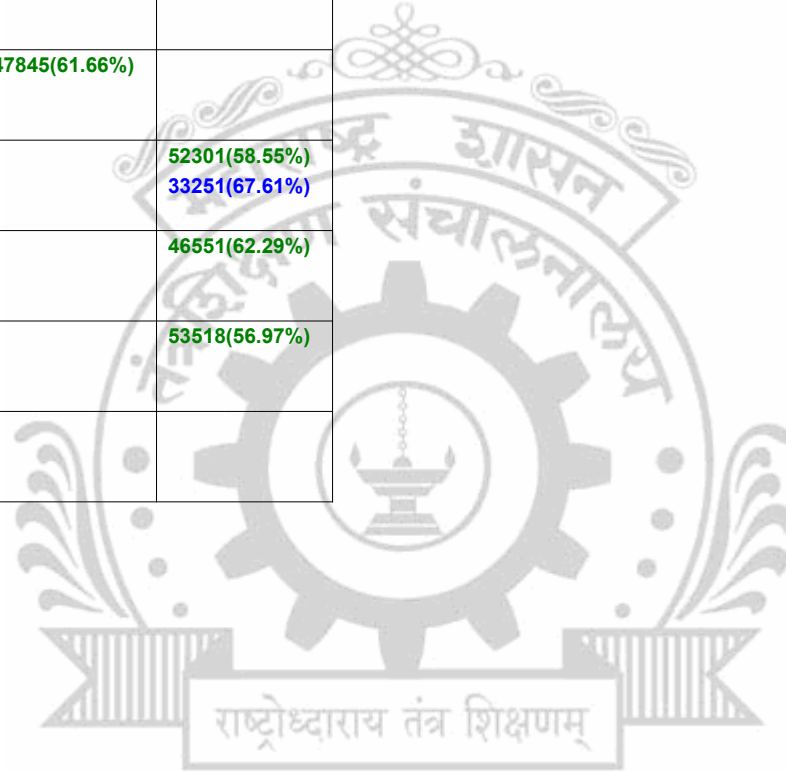

EN - 1265 Mauli Group of Institutions, College of Engineering and Technology, Shegaon.

Choice Code : 126537210 Course Name : Electronics and Telecommunication Engg

Sub Group : 302

		OPEN	SC	NT-B	OBC
GOPEN	SubGroup	42751(63.94%)		31719(68.18%)	45482(62.80%)
	MainGroup				
	OtherGroup				
GSC	SubGroup		45840(62.63%)		
	MainGroup				
	OtherGroup				
GNTB	SubGroup			47845(61.66%)	
	MainGroup				
	OtherGroup				
GOBC	SubGroup				52301(58.55%)
	MainGroup				33251(67.61%)
	OtherGroup				
LOPEN	SubGroup	44934(63.03%)	44560(63.20%)		46551(62.29%)
	MainGroup				
	OtherGroup				
LOBC	SubGroup				53518(56.97%)
	MainGroup				
	OtherGroup				
DEF	SubGroup		38866(65.52%)		
	MainGroup				
	OtherGroup				

Legends: Starting character G-General, L-Ladies

Cut Off indicates the State Level General Merit Number & figures in bracket indicate merit marks.