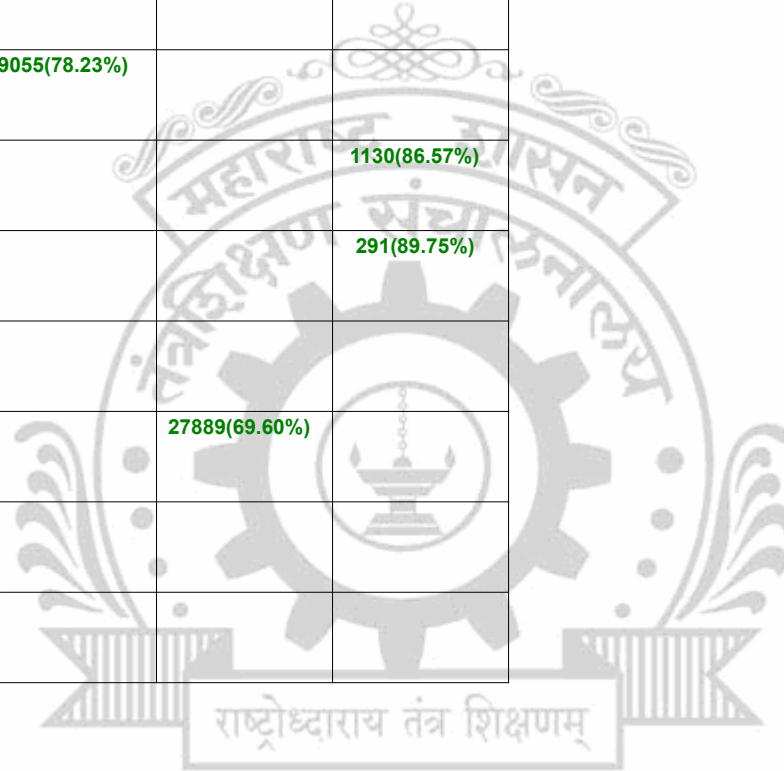

EN - 5004 Government College of Engineering, Jalgaon

Choice Code : 500437210 Course Name : Electronics and Telecommunication Engg

Sub Group : 302

		OPEN	SC	ST	NT-D	OBC
GOPEN	SubGroup	718(87.80%)				834(87.37%)
	MainGroup					
	OtherGroup					
GSC	SubGroup		7851(79.03%)			
	MainGroup					
	OtherGroup					
GST	SubGroup			9055(78.23%)		
	MainGroup					
	OtherGroup					
GOBC	SubGroup					1130(86.57%)
	MainGroup					
	OtherGroup					
LOPEN	SubGroup					291(89.75%)
	MainGroup					
	OtherGroup					
LSC	SubGroup		9155(78.17%)			
	MainGroup					
	OtherGroup					
LNTD	SubGroup				27889(69.60%)	
	MainGroup					
	OtherGroup					
PWDC	SubGroup	21900(71.94%)				
	MainGroup					
	OtherGroup					
DEF	SubGroup	2868(83.54%)				
	MainGroup					
	OtherGroup					

Legends: Starting character G-General, L-Ladies

Cut Off indicates the State Level General Merit Number & figures in bracket indicate merit marks.