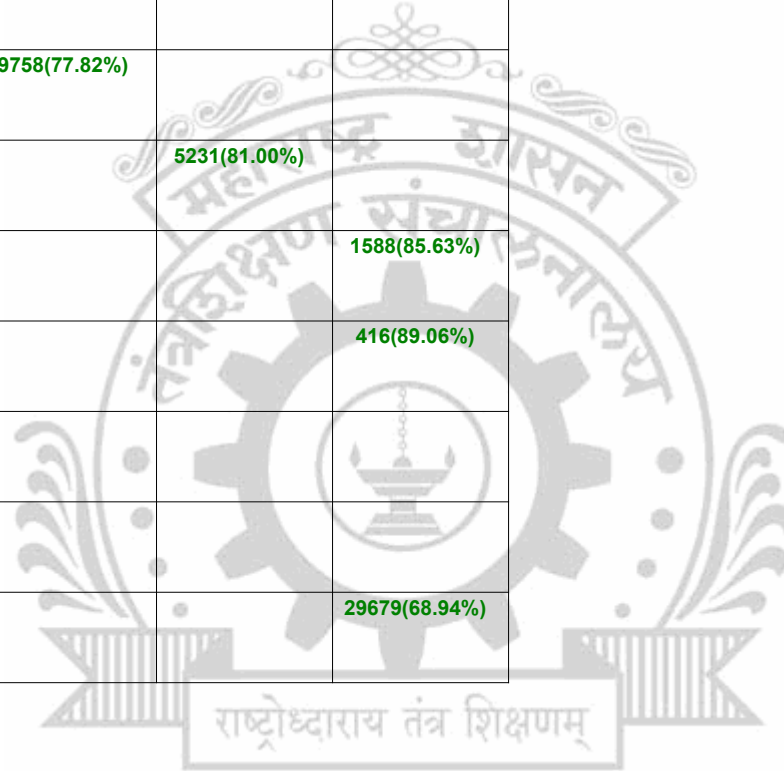

EN - 5121 K. K. Wagh Institute of Engineering Education and Research, Nashik

Choice Code : 512129310 Course Name : Electrical Engineering

Sub Group : 304

		OPEN	SC	ST	NT-C	OBC
GOPEN	SubGroup	426(89.00%)				1002(86.82%)
	MainGroup					
	OtherGroup					
GSC	SubGroup		4714(81.47%)			
	MainGroup					
	OtherGroup					
GST	SubGroup			9758(77.82%)		
	MainGroup					
	OtherGroup					
GNTC	SubGroup				5231(81.00%)	
	MainGroup					
	OtherGroup					
GOBC	SubGroup					1588(85.63%)
	MainGroup					
	OtherGroup					
LOPEN	SubGroup					416(89.06%)
	MainGroup					
	OtherGroup					
LSC	SubGroup		16994(74.03%)			
	MainGroup					
	OtherGroup					
PWDC	SubGroup	1332(86.13%)				
	MainGroup					
	OtherGroup					
DEF	SubGroup					29679(68.94%)
	MainGroup					
	OtherGroup					

Legends: Starting character G-General, L-Ladies

Cut Off indicates the State Level General Merit Number & figures in bracket indicate merit marks.