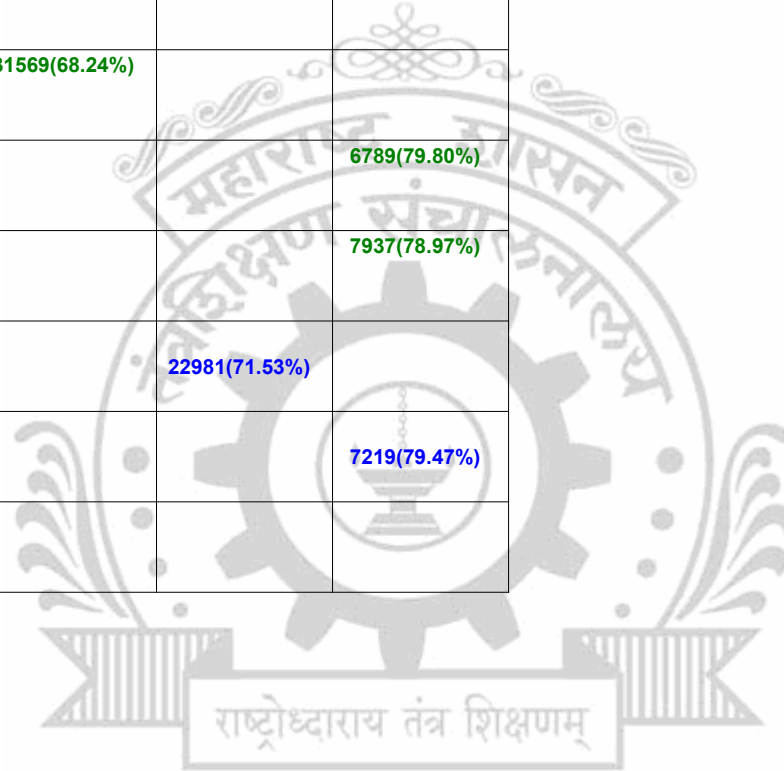

EN - 6006 College of Engineering, Pune.

Choice Code : 600662610 Course Name : Production Engineering[Sandwich]

Sub Group : 402

		OPEN	SC	NT-B	NT-C	OBC
GOPEN	SubGroup	4380(81.76%)			3592(82.61%)	
	MainGroup					
	OtherGroup					
GSC	SubGroup		14401(75.28%)			
	MainGroup					
	OtherGroup					
GNTB	SubGroup			31569(68.24%)		
	MainGroup					
	OtherGroup					
GOBC	SubGroup					6789(79.80%)
	MainGroup					
	OtherGroup					
LOPEN	SubGroup					7937(78.97%)
	MainGroup					
	OtherGroup					
LNTC	SubGroup				22981(71.53%)	
	MainGroup					
	OtherGroup					
LOBC	SubGroup					7219(79.47%)
	MainGroup					
	OtherGroup					
DEF	SubGroup	46430(62.36%)				
	MainGroup					
	OtherGroup					

Legends: Starting character G-General, L-Ladies

Cut Off indicates the State Level General Merit Number & figures in bracket indicate merit marks.