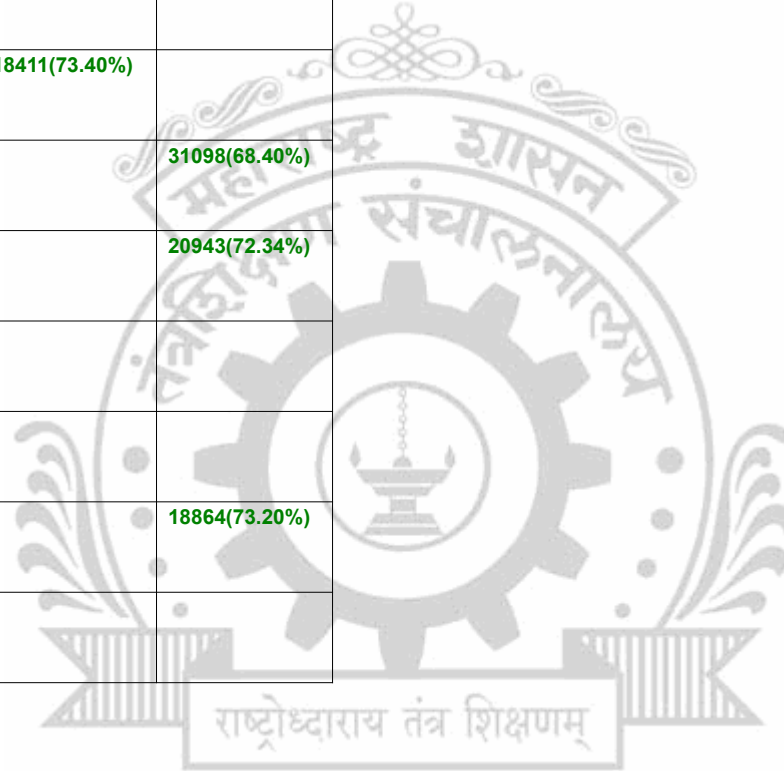

EN - 3216 Gharda Foundation's Gharda Institute of Technology, Khed, Ratnagiri
Choice Code : 321637210 Course Name : Electronics and Telecommunication Engg

Sub Group : 302

		OPEN	SC	NT-B	OBC
GOPEN	SubGroup	12329(76.34%)			
	MainGroup				
	OtherGroup				
GSC	SubGroup		33292(67.60%)		
	MainGroup				
	OtherGroup				
GVJDT	SubGroup			18411(73.40%)	
	MainGroup				
	OtherGroup				
GNTD	SubGroup				31098(68.40%)
	MainGroup				
	OtherGroup				
GOBC	SubGroup				20943(72.34%)
	MainGroup				
	OtherGroup				
LOPEN	SubGroup	5654(80.63%)			
	MainGroup				
	OtherGroup				
LST	SubGroup		50271(60.20%)		
	MainGroup				
	OtherGroup				
LOBC	SubGroup				18864(73.20%)
	MainGroup				
	OtherGroup				
DEF	SubGroup	14854(75.05%)			
	MainGroup				
	OtherGroup				

Legends: Starting character G-General, L-Ladies

Cut Off indicates the State Level General Merit Number & figures in bracket indicate merit marks.