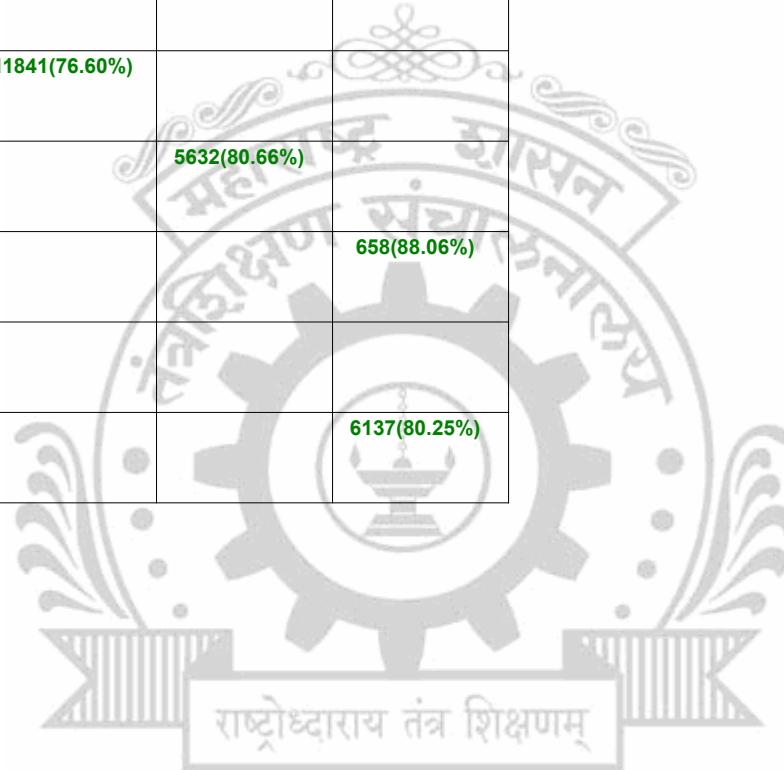

EN - 3033 Dr.Babasaheb Ambedkar Technological University, Lonere

Choice Code : 303361210 Course Name : Mechanical Engineering

Sub Group : 401

		OPEN	SC	ST	VJDT	OBC
GOPEN	SubGroup	482(88.75%)				477(88.75%)
	MainGroup					
	OtherGroup					
GSC	SubGroup		3319(82.94%)			
	MainGroup					
	OtherGroup					
GST	SubGroup			11841(76.60%)		
	MainGroup					
	OtherGroup					
GVJDT	SubGroup				5632(80.66%)	
	MainGroup					
	OtherGroup					
GOBC	SubGroup					658(88.06%)
	MainGroup					
	OtherGroup					
LOPEN	SubGroup	6008(80.35%)				
	MainGroup					
	OtherGroup					
LOBC	SubGroup					6137(80.25%)
	MainGroup					
	OtherGroup					

Legends: Starting character G-General, L-Ladies

Cut Off indicates the State Level General Merit Number & figures in bracket indicate merit marks.