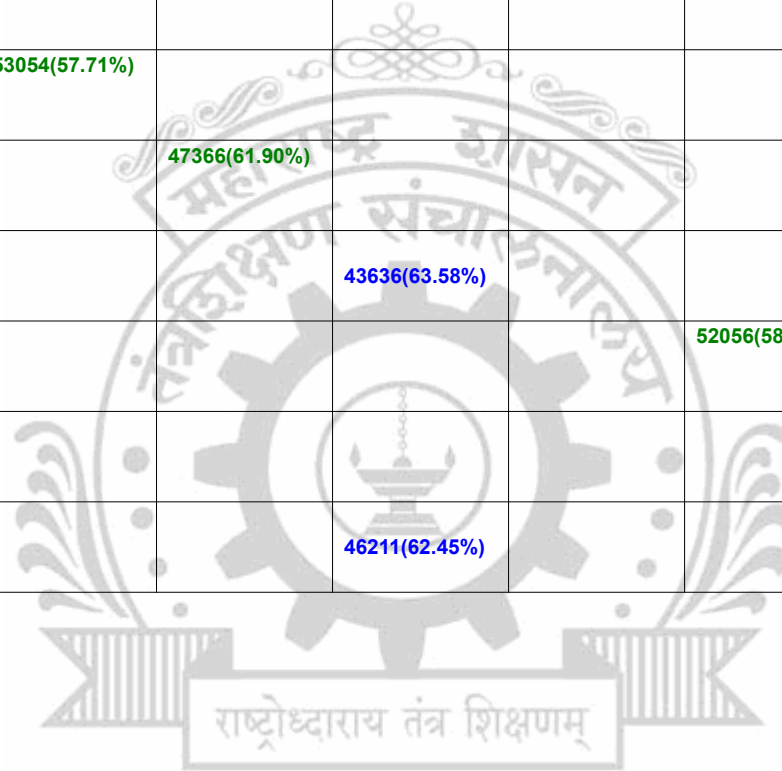

EN - 2116 Matoshri Pratishan's Group of Institutions, Kupsarwadi (Integrated Campus), Kupsarwadi

Choice Code : 211661210 Course Name : Mechanical Engineering

Sub Group : 401

		OPEN	SC	ST	VJDT	NT-B	NT-C	OBC
GOPEN	SubGroup	50231(60.24%)	39943(65.07%)		17638(73.73%)	30261(68.72%)	32974(67.71%)	37684(65.97%)
	MainGroup							
	OtherGroup							
GSC	SubGroup	51987(58.86%)	53412(57.14%)					
	MainGroup	45766(62.67%)						
	OtherGroup	37929(65.87%)						
GST	SubGroup			53054(57.71%)				
	MainGroup							
	OtherGroup							
GVJDT	SubGroup				47366(61.90%)			
	MainGroup							
	OtherGroup							
GNTB	SubGroup					43636(63.58%)		
	MainGroup							
	OtherGroup							
GOBC	SubGroup							52056(58.79%)
	MainGroup							
	OtherGroup							
LOPEN	SubGroup	46958(62.09%)	32030(68.06%)					
	MainGroup							
	OtherGroup							
LNTB	SubGroup					46211(62.45%)		
	MainGroup							
	OtherGroup							

Legends: Starting character G-General, L-Ladies

Cut Off indicates the State Level General Merit Number & figures in bracket indicate merit marks.