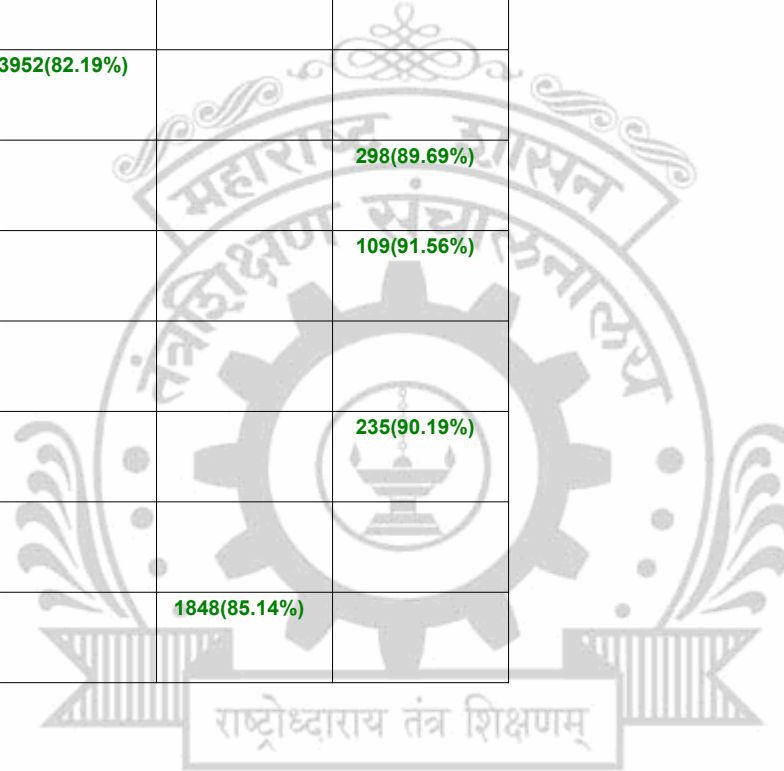

EN - 6273 Bansilal Ramnath Agarawal Charitable Trust's Vishwakarma Institute of Technology, Bibwewadi, Pune

Choice Code : 627337210 Course Name : Electronics and Telecommunication Engg

Sub Group : 302

		OPEN	SC	ST	NT-D	OBC
GOPEN	SubGroup	165(90.94%)				166(90.94%)
	MainGroup					
	OtherGroup					
GSC	SubGroup		882(87.19%)			
	MainGroup					
	OtherGroup					
GST	SubGroup			3952(82.19%)		
	MainGroup					
	OtherGroup					
GOBC	SubGroup					298(89.69%)
	MainGroup					
	OtherGroup					
LOPEN	SubGroup					109(91.56%)
	MainGroup					
	OtherGroup					
LSC	SubGroup		1968(84.91%)			
	MainGroup					
	OtherGroup					
LOBC	SubGroup					235(90.19%)
	MainGroup					
	OtherGroup					
PWDC	SubGroup	211(90.44%)				
	MainGroup					
	OtherGroup					
DEF	SubGroup				1848(85.14%)	
	MainGroup					
	OtherGroup					

Legends: Starting character G-General, L-Ladies

Cut Off indicates the State Level General Merit Number & figures in bracket indicate merit marks.