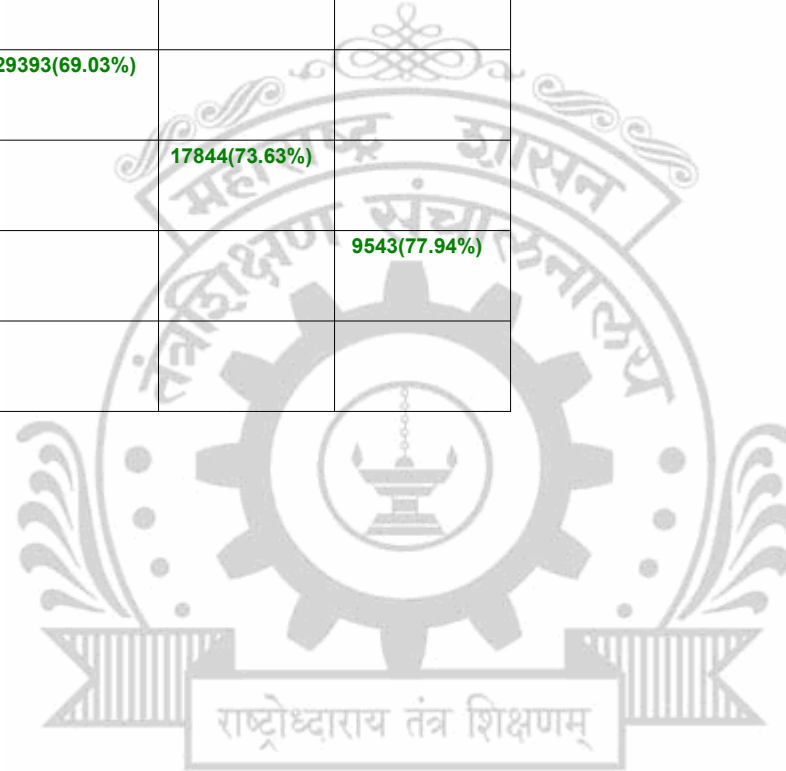

EN - 6285 Bharati Vidyapeeth's College of Engineering for Women,Katraj,Dhankawadi, Pune

Choice Code : 628524510 Course Name : Computer Engineering

Sub Group : 301

		OPEN	SC	NT-B	NT-D	OBC
LOPEN	SubGroup	7381(79.35%)				7020(79.61%)
	MainGroup					
	OtherGroup					
LSC	SubGroup		26668(70.06%)			
	MainGroup					
	OtherGroup					
LNTB	SubGroup			29393(69.03%)		
	MainGroup					
	OtherGroup					
LNTD	SubGroup				17844(73.63%)	
	MainGroup					
	OtherGroup					
LOBC	SubGroup					9543(77.94%)
	MainGroup					
	OtherGroup					
DEF	SubGroup	24427(70.97%)				
	MainGroup					
	OtherGroup					

Legends: Starting character G-General, L-Ladies

Cut Off indicates the State Level General Merit Number & figures in bracket indicate merit marks.