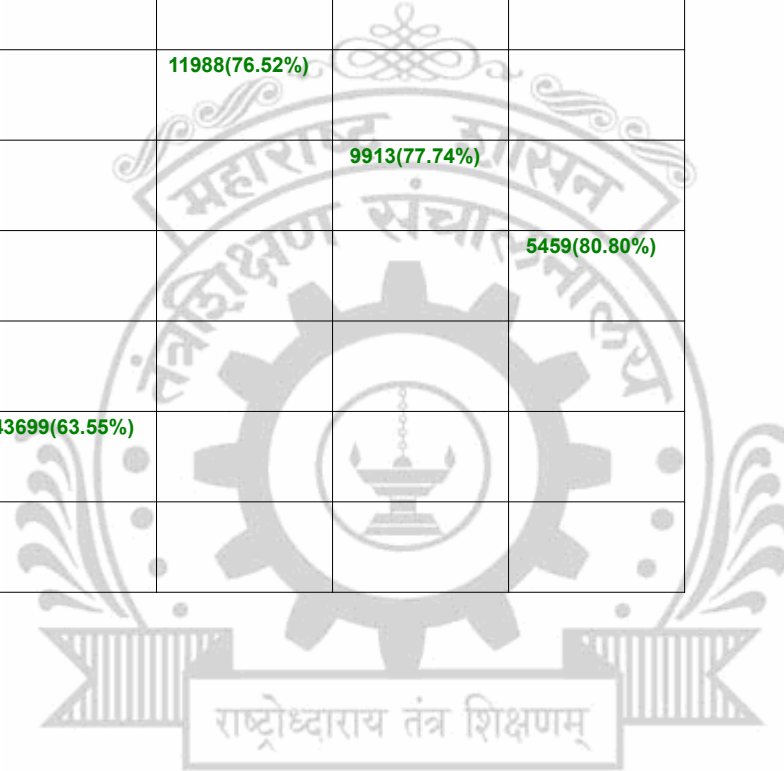

EN - 6175 Pimpri Chinchwad Education Trust, Pimpri Chinchwad College of Engineering, Pune

Choice Code : 617524520 Course Name : Computer Engineering[Second Shift]

Sub Group : 301

		OPEN	SC	ST	NT-B	NT-C	OBC
GOPEN	SubGroup	3957(82.19%)					
	MainGroup						
	OtherGroup						
GSC	SubGroup		18493(73.35%)				
	MainGroup						
	OtherGroup						
GNTB	SubGroup				11988(76.52%)		
	MainGroup						
	OtherGroup						
GNTC	SubGroup					9913(77.74%)	
	MainGroup						
	OtherGroup						
GOBC	SubGroup						5459(80.80%)
	MainGroup						
	OtherGroup						
LOPEN	SubGroup	3255(83.03%)					
	MainGroup						
	OtherGroup						
LST	SubGroup			43699(63.55%)			
	MainGroup						
	OtherGroup						
PWDC	SubGroup	23563(71.31%)					
	MainGroup						
	OtherGroup						

Legends: Starting character G-General, L-Ladies

Cut Off indicates the State Level General Merit Number & figures in bracket indicate merit marks.