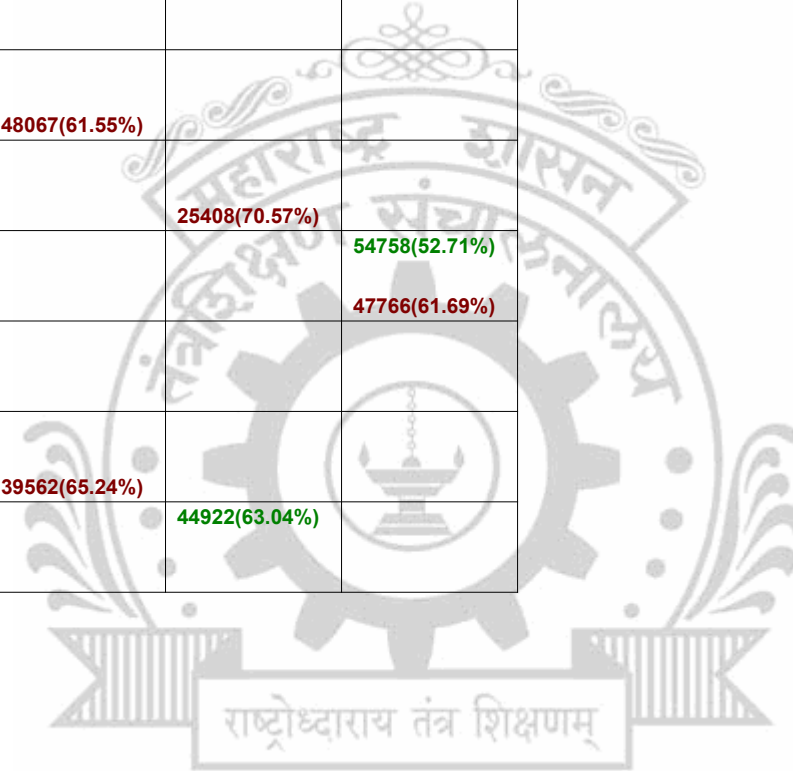

EN - 6138 Genba Sopanrao Moze Trust Parvatibai Genba Moze College of Engineering,Wagholi, Pune

Choice Code : 613819110 Course Name : Civil Engineering

Sub Group : 201

		OPEN	SC	NT-C	NT-D	OBC
GOPEN	SubGroup	53691(56.68%)		39702(65.18%)		37814(65.92%)
	MainGroup					
	OtherGroup	23694(71.25%)				
GSC	SubGroup		54707(53.13%)			
	MainGroup					
	OtherGroup		33519(67.52%)			
GNTC	SubGroup					
	MainGroup					
	OtherGroup			48067(61.55%)		
GNTD	SubGroup					
	MainGroup					
	OtherGroup			25408(70.57%)		
GOBC	SubGroup					54758(52.71%)
	MainGroup					
	OtherGroup					47766(61.69%)
LOPEN	SubGroup	52975(57.80%)	54852(51.57%)			
	MainGroup					
	OtherGroup					
LNTC	SubGroup					
	MainGroup					
	OtherGroup			39562(65.24%)		
DEF	SubGroup				44922(63.04%)	
	MainGroup					
	OtherGroup					

Legends: Starting character G-General, L-Ladies

Cut Off indicates the State Level General Merit Number & figures in bracket indicate merit marks.