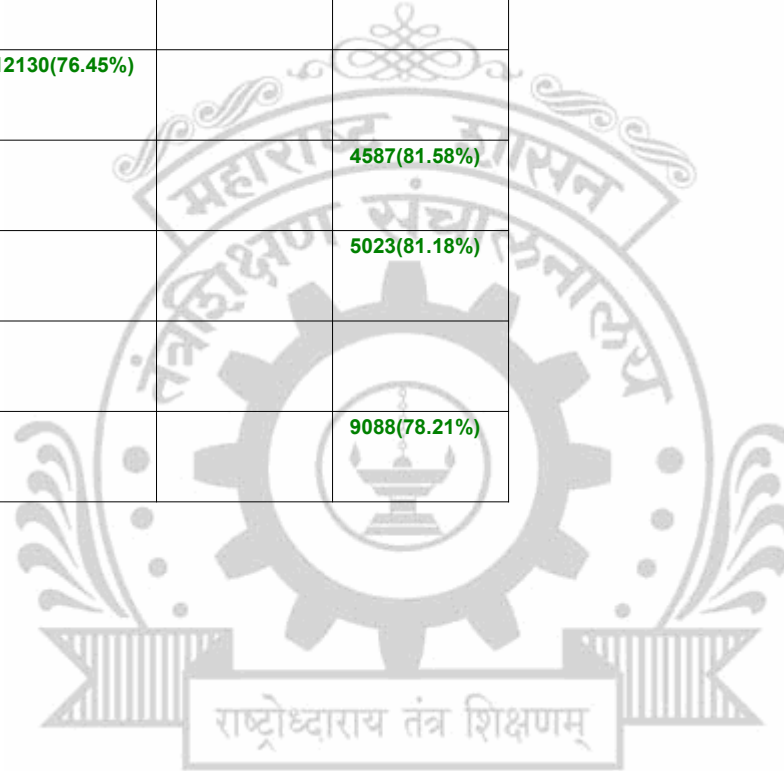

EN - 3175 M.G.M.'s College of Engineering and Technology, Kamothe, Navi Mumbai

Choice Code : 317519110 Course Name : Civil Engineering

Sub Group : 201

		OPEN	SC	VJDT	NT-B	OBC
GOPEN	SubGroup	2207(84.50%)			1804(85.21%)	
	MainGroup					
	OtherGroup					
GSC	SubGroup		10382(77.46%)			
	MainGroup					
	OtherGroup					
GVJDT	SubGroup			12130(76.45%)		
	MainGroup					
	OtherGroup					
GOBC	SubGroup					4587(81.58%)
	MainGroup					
	OtherGroup					
LOPEN	SubGroup	3953(82.19%)				5023(81.18%)
	MainGroup					
	OtherGroup					
LSC	SubGroup		22191(71.83%)			
	MainGroup					
	OtherGroup					
LOBC	SubGroup					9088(78.21%)
	MainGroup					
	OtherGroup					

Legends: Starting character G-General, L-Ladies

Cut Off indicates the State Level General Merit Number & figures in bracket indicate merit marks.