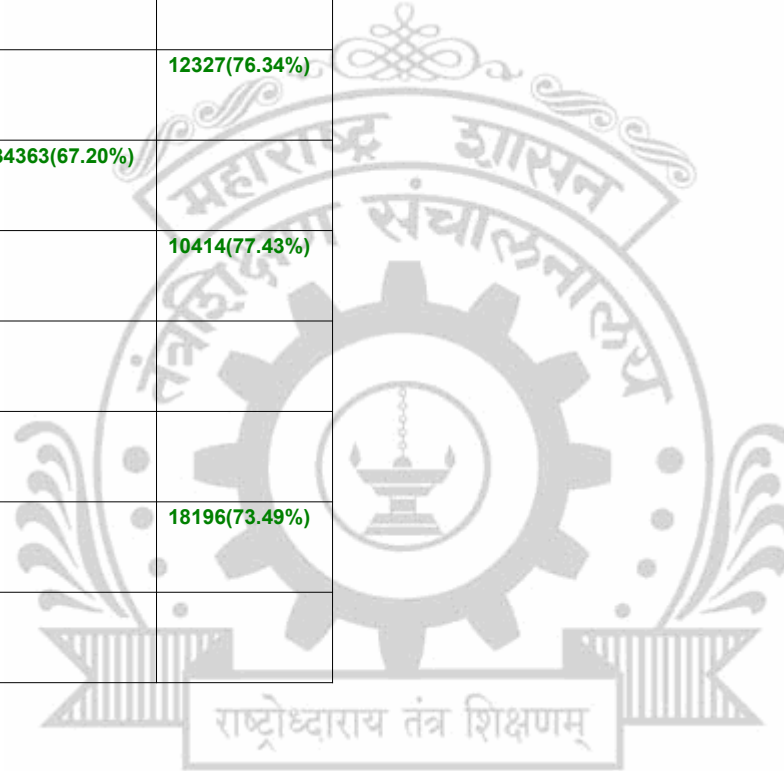

EN - 3192 Smt. Indira Gandhi College of Engineering, Kopar Khairane, Navi Mumbai

Choice Code : 319237210 Course Name : Electronics and Telecommunication Engg

Sub Group : 302

		OPEN	SC	NT-C	OBC
GOPEN	SubGroup	9962(77.71%)			8296(78.74%)
	MainGroup				
	OtherGroup				
GSC	SubGroup		12678(76.17%)		
	MainGroup				
	OtherGroup				
GVJDT	SubGroup				12327(76.34%)
	MainGroup				
	OtherGroup				
GNTC	SubGroup			34363(67.20%)	
	MainGroup				
	OtherGroup				
GOBC	SubGroup				10414(77.43%)
	MainGroup				
	OtherGroup				
LOPEN	SubGroup	8777(78.40%)			
	MainGroup				
	OtherGroup				
LST	SubGroup		19953(72.74%)		
	MainGroup				
	OtherGroup				
LOBC	SubGroup				18196(73.49%)
	MainGroup				
	OtherGroup				
DEF	SubGroup	10040(77.66%)			
	MainGroup				
	OtherGroup				

Legends: Starting character G-General, L-Ladies

Cut Off indicates the State Level General Merit Number & figures in bracket indicate merit marks.