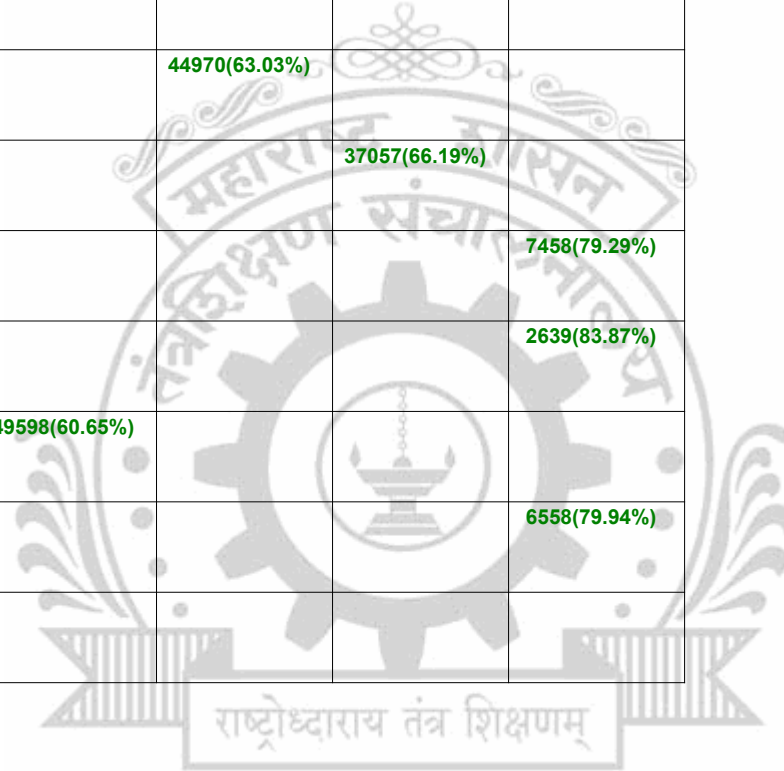

EN - 3194 Vidyavardhini's College of Engineering and Technology, Vasai, Thane

Choice Code : 319424510 Course Name : Computer Engineering

Sub Group : 301

		OPEN	SC	ST	VJDT	NT-C	OBC
GOPEN	SubGroup	4079(82.06%)					4023(82.13%)
	MainGroup						
	OtherGroup						
GSC	SubGroup		14003(75.48%)				
	MainGroup						
	OtherGroup						
GVJDT	SubGroup				44970(63.03%)		
	MainGroup						
	OtherGroup						
GNTC	SubGroup					37057(66.19%)	
	MainGroup						
	OtherGroup						
GOBC	SubGroup						7458(79.29%)
	MainGroup						
	OtherGroup						
LOPEN	SubGroup	3002(83.35%)					2639(83.87%)
	MainGroup						
	OtherGroup						
LST	SubGroup			49598(60.65%)			
	MainGroup						
	OtherGroup						
LOBC	SubGroup						6558(79.94%)
	MainGroup						
	OtherGroup						
DEF	SubGroup	6863(79.74%)					
	MainGroup						
	OtherGroup						

Legends: Starting character G-General, L-Ladies

Cut Off indicates the State Level General Merit Number & figures in bracket indicate merit marks.