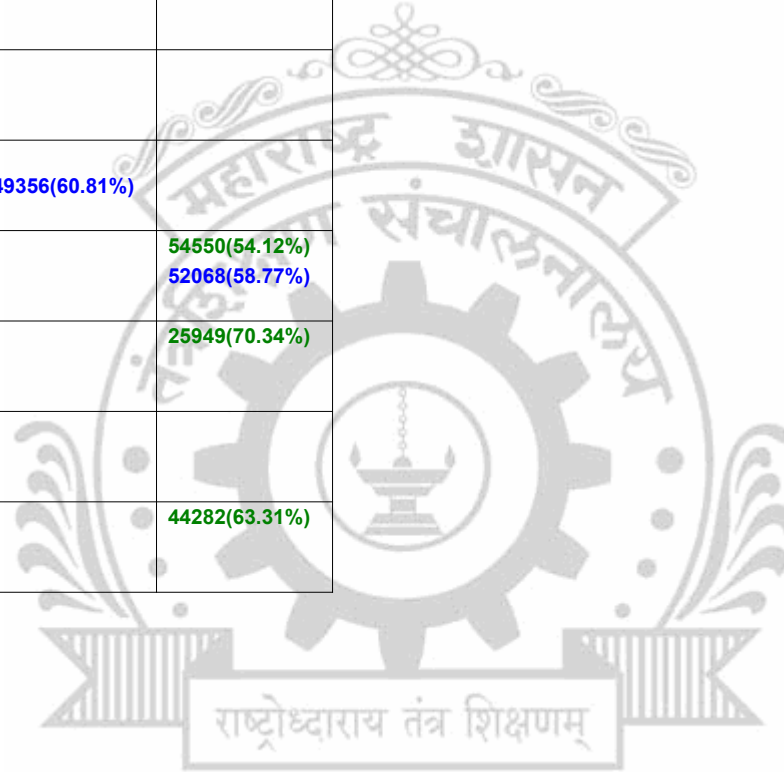

EN - 5139 Pravara Rural Col of Engg. Ioni, Pravaranagar, Ahmednagar.

Choice Code : 513937610 Course Name : Electronics Engineering

Sub Group : 302

		OPEN	NT-C	NT-D	OBC
GOPEN	SubGroup	34789(67.03%)			32824(67.77%)
	MainGroup				
	OtherGroup				
GSC	SubGroup	41601(64.42%)			
	MainGroup				
	OtherGroup				
GST	SubGroup	52668(58.18%)			
	MainGroup				
	OtherGroup				
GNTD	SubGroup				
	MainGroup			49356(60.81%)	
	OtherGroup				
GOBC	SubGroup				54550(54.12%)
	MainGroup				52068(58.77%)
	OtherGroup				
LOPEN	SubGroup	28947(69.20%)	29896(68.86%)		25949(70.34%)
	MainGroup				
	OtherGroup				
LSC	SubGroup	43868(63.49%)			
	MainGroup				
	OtherGroup				
LOBC	SubGroup				44282(63.31%)
	MainGroup				
	OtherGroup				

Legends: Starting character G-General, L-Ladies

Cut Off indicates the State Level General Merit Number & figures in bracket indicate merit marks.