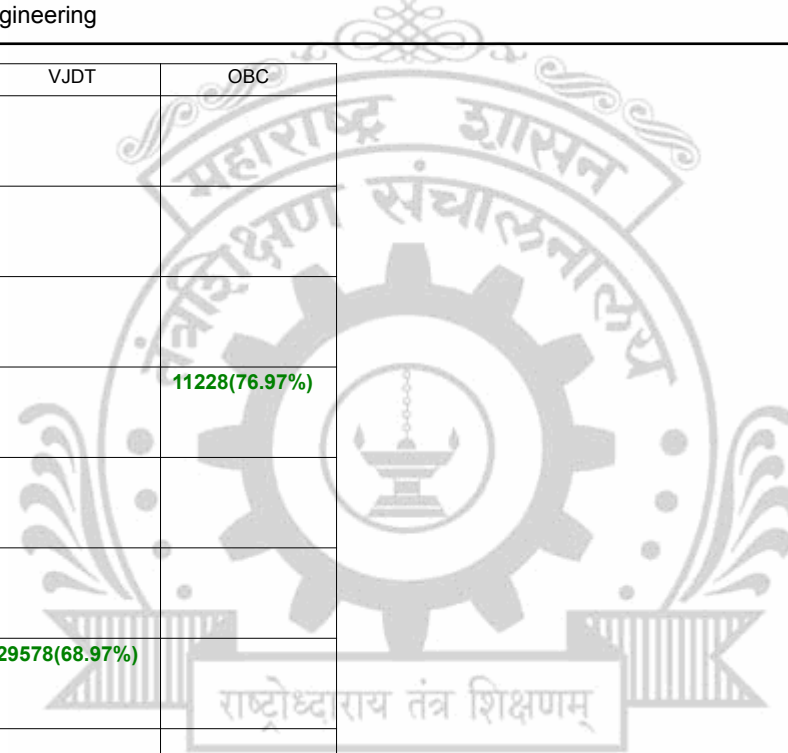

OPEN	SC	ST	VJDT	NT-B	NT-C	NT-D	OBC
PWDC	SubGroup	7804(79.04%)							
	MainGroup								
	OtherGroup								
DEF	SubGroup								12584(76.19%)
	MainGroup								
	OtherGroup								

EN - 6182 Sinhgad Technical Education Society, Sinhgad Institute of Technology and Science, Narhe (Ambegaon)

Choice Code : 618224510 Course Name : Computer Engineering

Sub Group : 301

		OPEN	SC	VJDT	OBC
GOPEN	SubGroup	7385(79.35%)			
	MainGroup				
	OtherGroup				
GSC	SubGroup		31344(68.32%)		
	MainGroup				
	OtherGroup				
GST	SubGroup		33263(67.61%)		
	MainGroup				
	OtherGroup				
GOBC	SubGroup				11228(76.97%)
	MainGroup				
	OtherGroup				
LOPEN	SubGroup	6127(80.26%)			
	MainGroup				
	OtherGroup				
LST	SubGroup		33451(67.55%)		
	MainGroup				
	OtherGroup				
LVJDT	SubGroup			29578(68.97%)	
	MainGroup				
	OtherGroup				
PWDC	SubGroup	8119(78.84%)			
	MainGroup				
	OtherGroup				
DEF	SubGroup	23255(71.42%)			
	MainGroup				
	OtherGroup				

Legends: Starting character G-General, L-Ladies

Cut Off indicates the State Level General Merit Number & figures in bracket indicate merit marks.