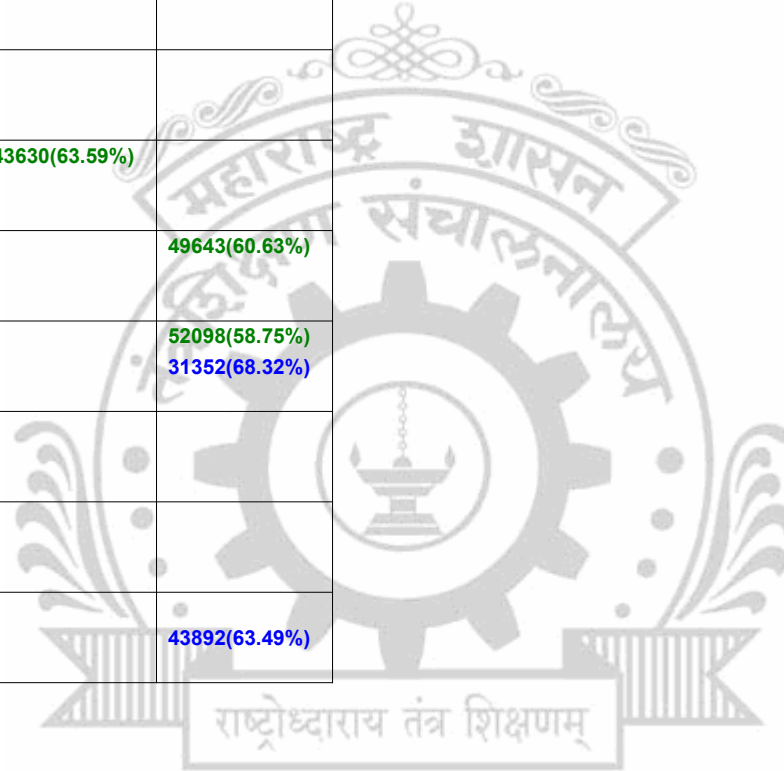

EN - 4188 Krushi Jivan Vikas Pratishthan, Ballarpur Institute of Technology, Mouza Bamni

Choice Code : 418829310 Course Name : Electrical Engineering

Sub Group : 304

		OPEN	SC	NT-B	OBC
GOPEN	SubGroup		38540(65.65%)		38050(65.82%)
	MainGroup	39928(65.09%)			
	OtherGroup				
GSC	SubGroup		46799(62.18%)		
	MainGroup				
	OtherGroup				
GST	SubGroup				
	MainGroup		47857(61.66%)		
	OtherGroup				
GNTB	SubGroup			43630(63.59%)	
	MainGroup				
	OtherGroup				
GOBC	SubGroup				49643(60.63%)
	MainGroup				
	OtherGroup				
LOPEN	SubGroup				52098(58.75%)
	MainGroup	43770(63.54%)			31352(68.32%)
	OtherGroup				
LSC	SubGroup		53782(56.47%)		
	MainGroup				
	OtherGroup				
LST	SubGroup				
	MainGroup	52549(58.31%)			
	OtherGroup				
LOBC	SubGroup				
	MainGroup				43892(63.49%)
	OtherGroup				

Legends: Starting character G-General, L-Ladies

Cut Off indicates the State Level General Merit Number & figures in bracket indicate merit marks.